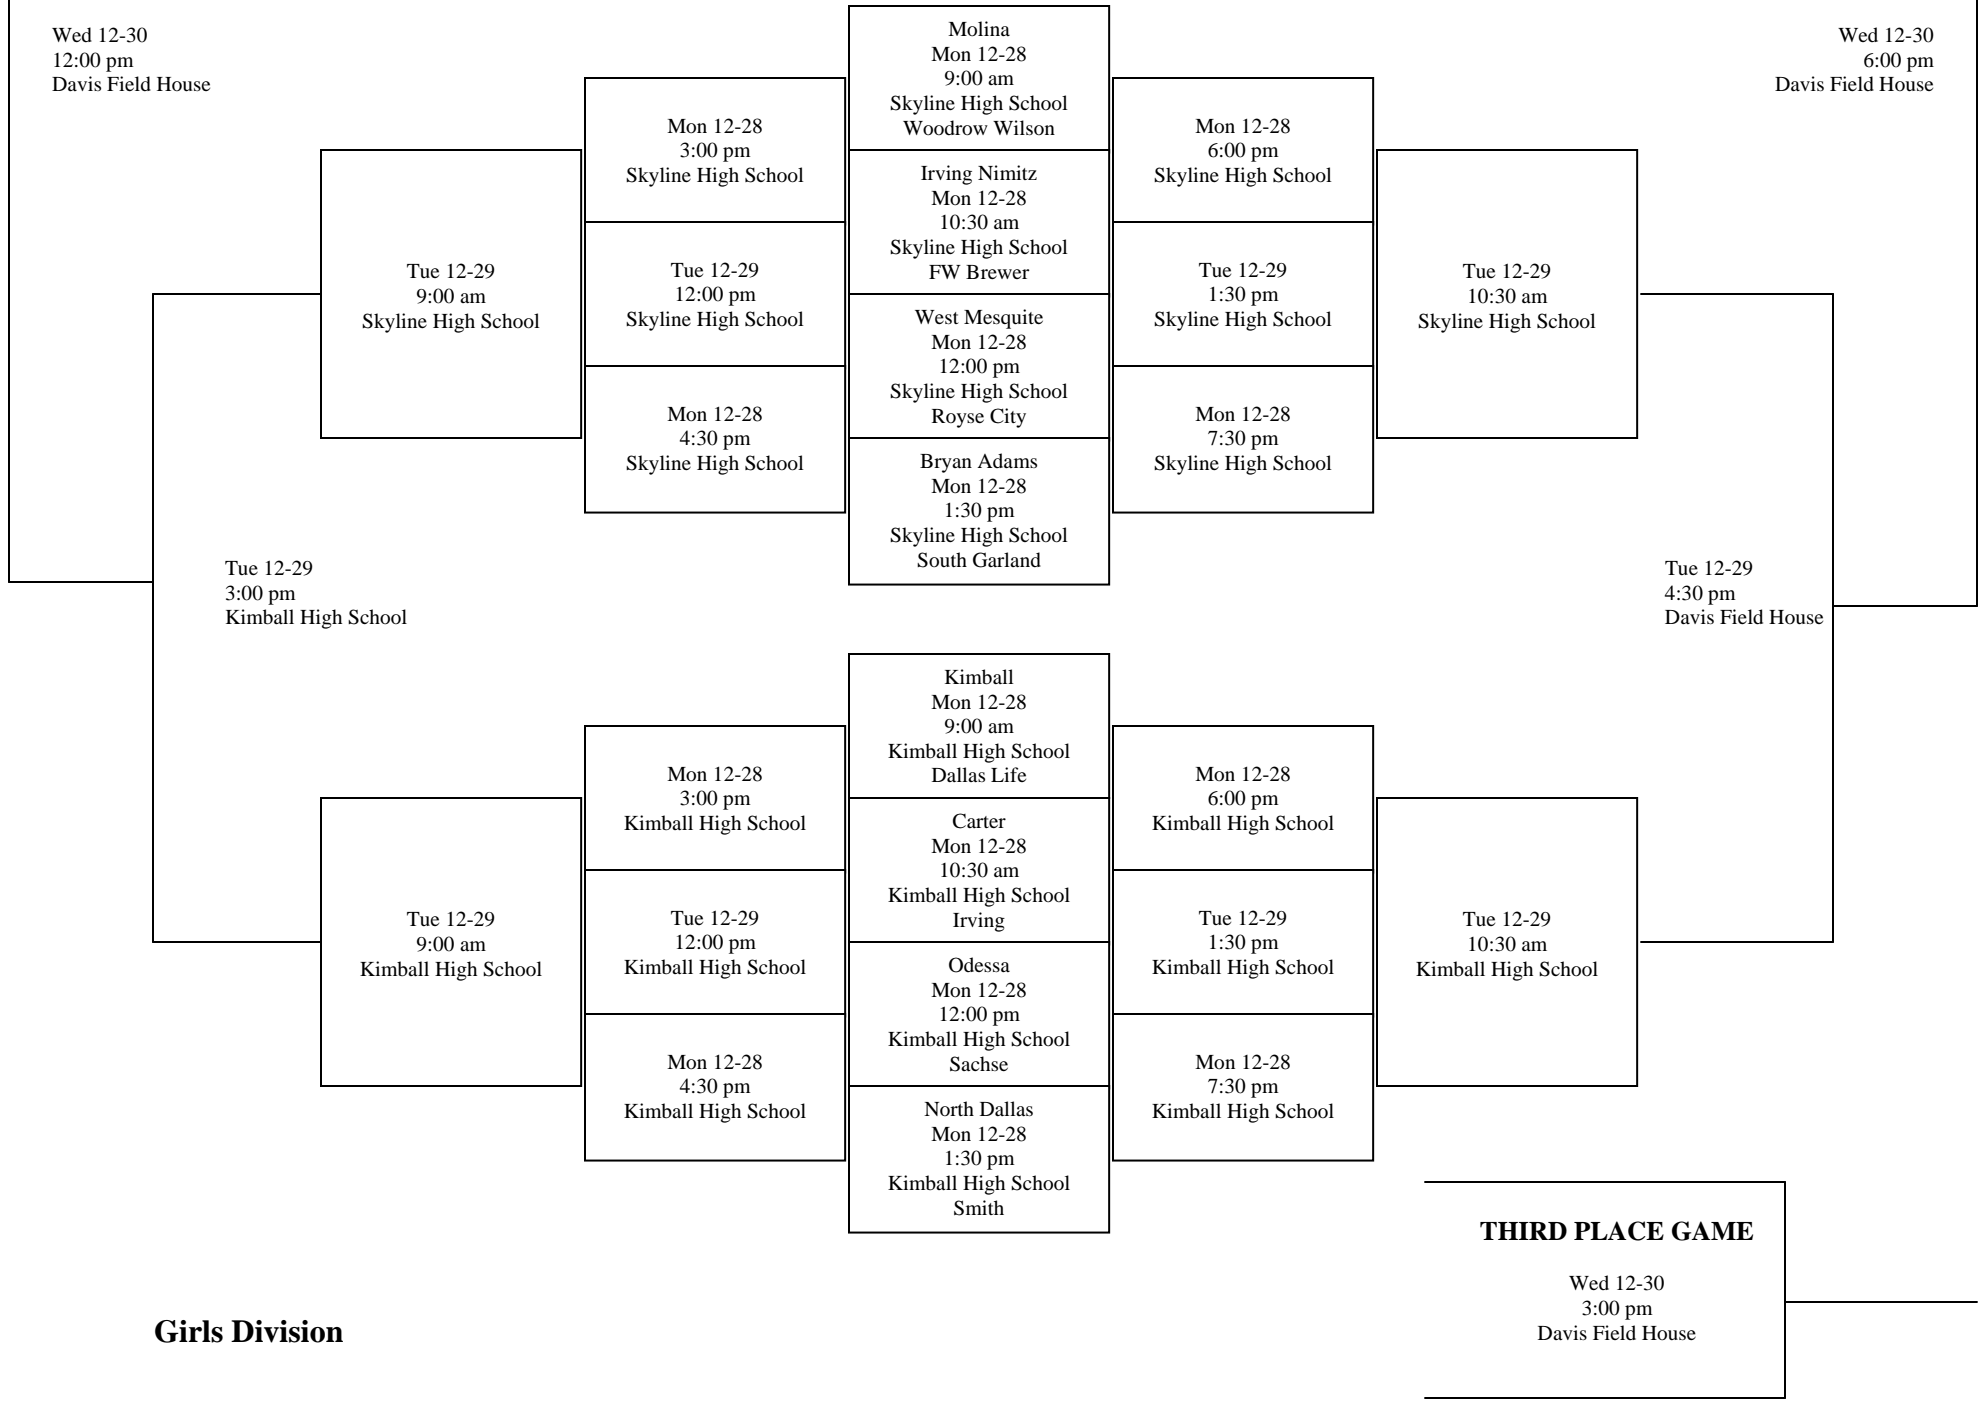

CONSOLATION CHAMPIONSHIP

CHAMPIONSHIP

Wed 12-30
12:00 pm
Davis Field House

Wed 12-30
6:00 pm
Davis Field House

Molina
Mon 12-28
9:00 am
Skyline High School
Woodrow Wilson

Irving Nimitz
Mon 12-28
10:30 am
Skyline High School
FW Brewer

West Mesquite
Mon 12-28
12:00 pm
Skyline High School
Royse City

Bryan Adams
Mon 12-28
1:30 pm
Skyline High School
South Garland

Mon 12-28
6:00 pm
Skyline High School

Tue 12-29
1:30 pm
Skyline High School

Mon 12-28
7:30 pm
Skyline High School

Tue 12-29
10:30 am
Skyline High School

Kimball
Mon 12-28
9:00 am
Kimball High School
Dallas Life

Carter
Mon 12-28
10:30 am
Kimball High School
Irving

Odessa
Mon 12-28
12:00 pm
Kimball High School
Sachse

THIRD PLACE GAME

Wed 12-30
3:00 pm
Davis Field House

Girls Division