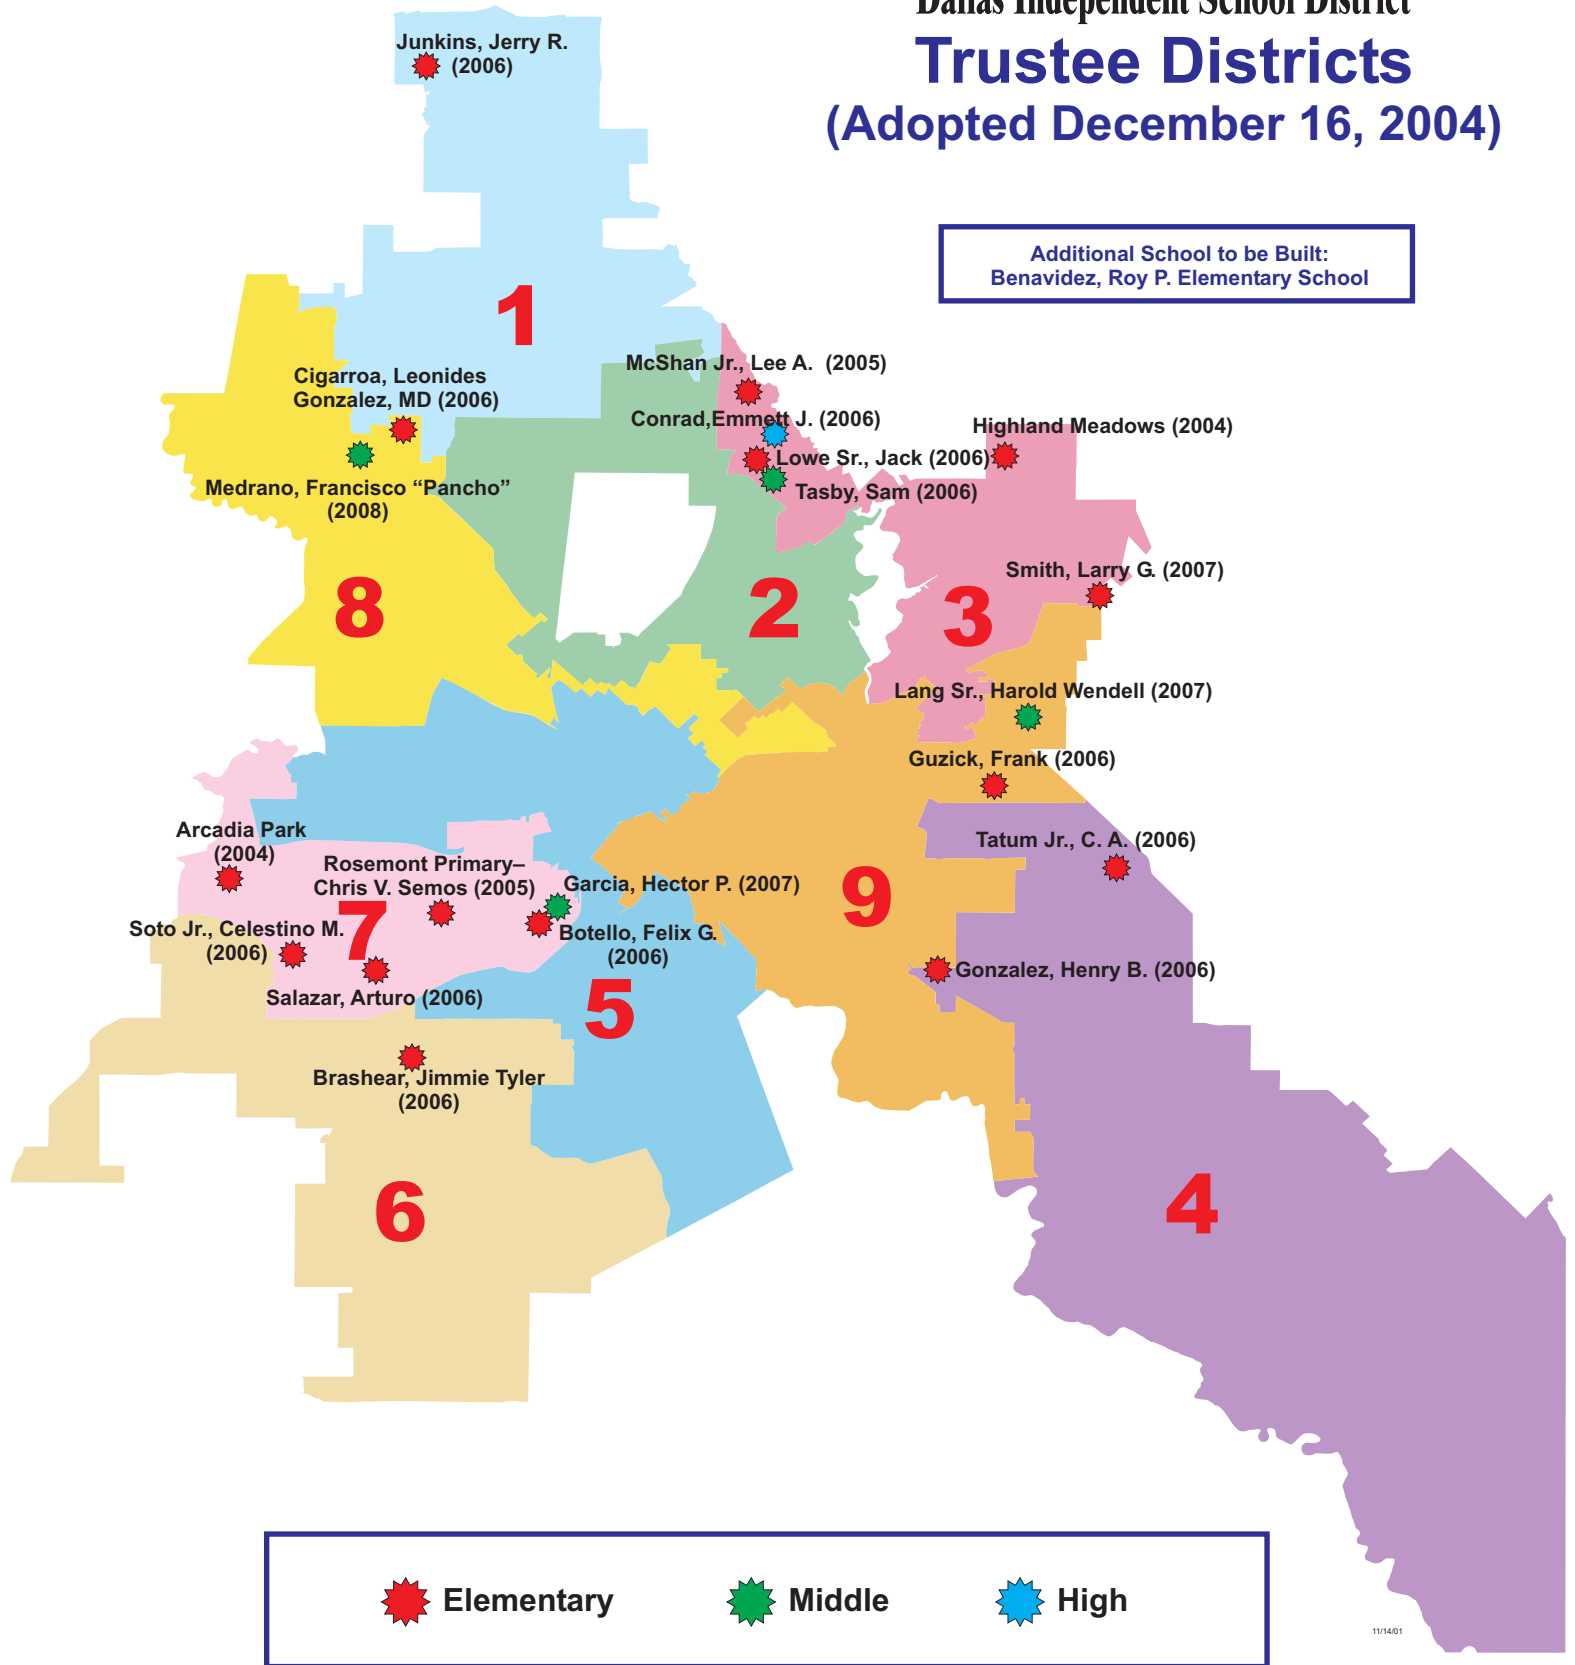

# Dallas Independent School District

## Trustee Districts

(Adopted December 16, 2004)

Additional School to be Built:  
Benavidez, Roy P. Elementary School

Elementary
 Middle
 High