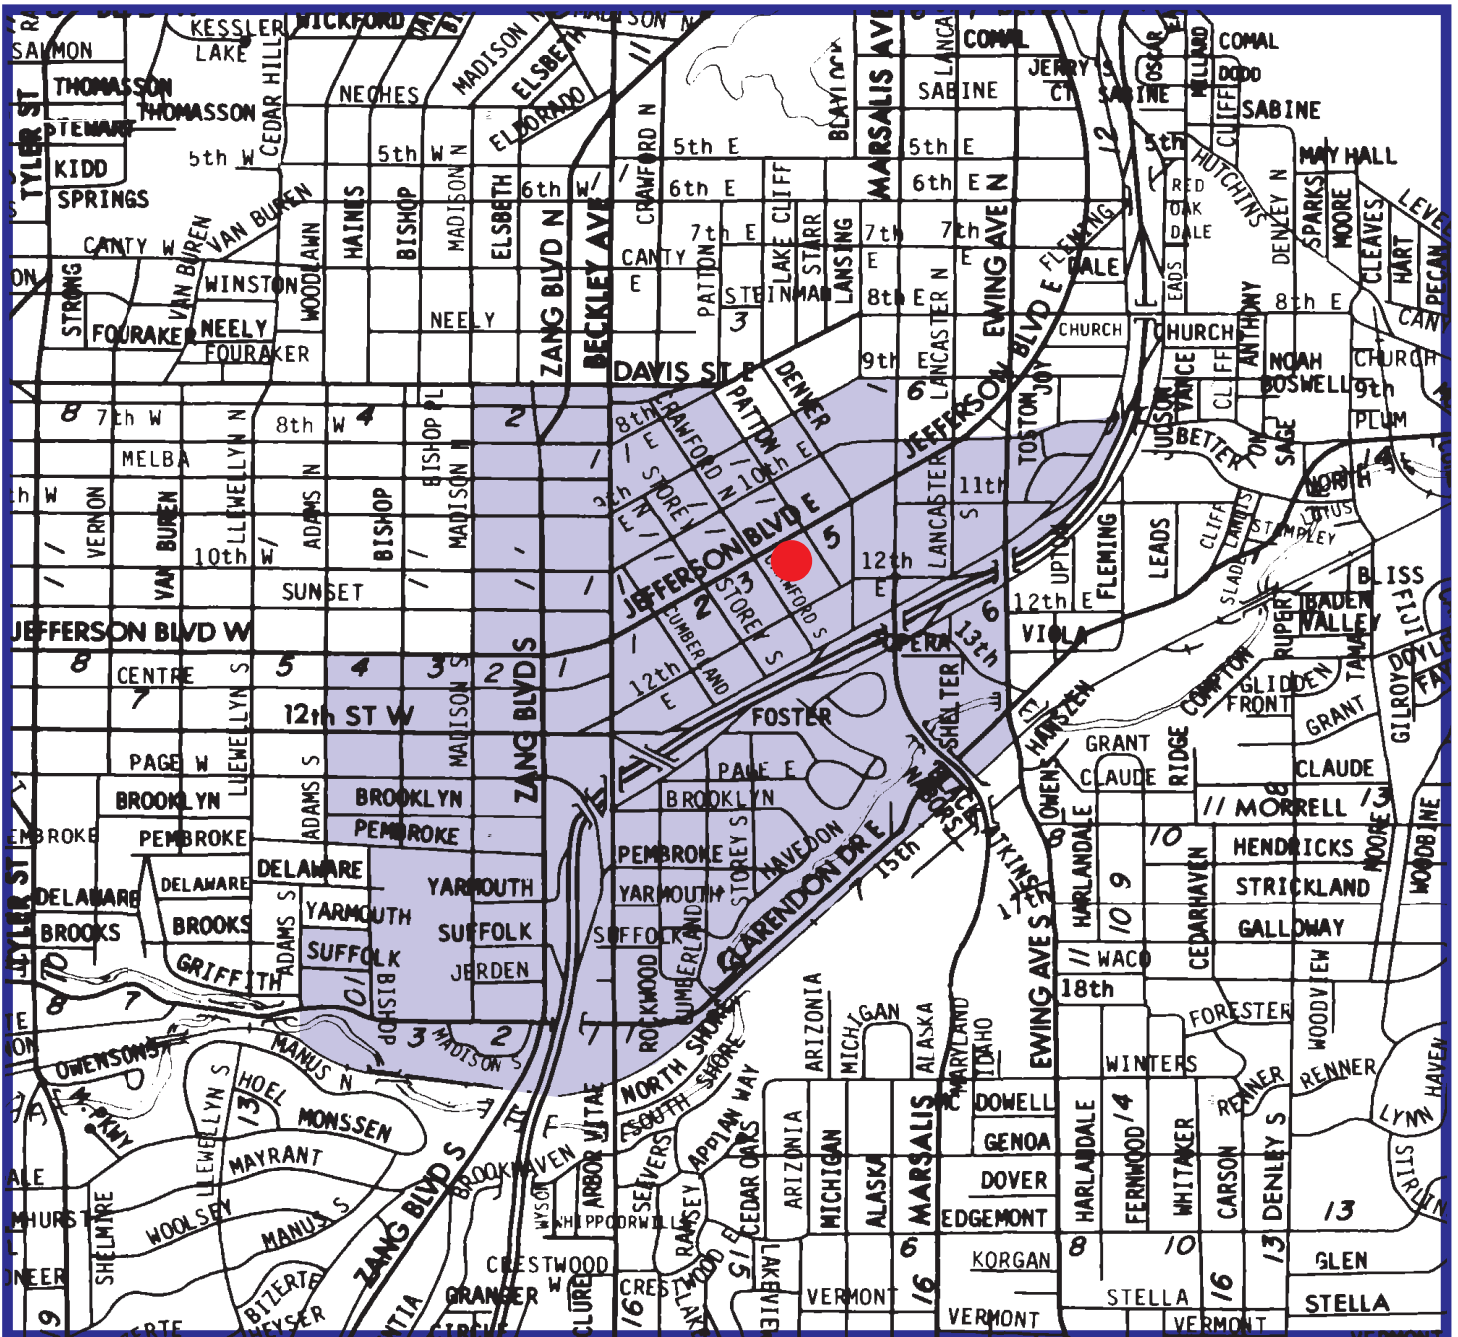

Fall 2006 Felix Botello Elementary (PK-5) Attendance Zone

Outer boundary of zone may include students living on both sides of the street.