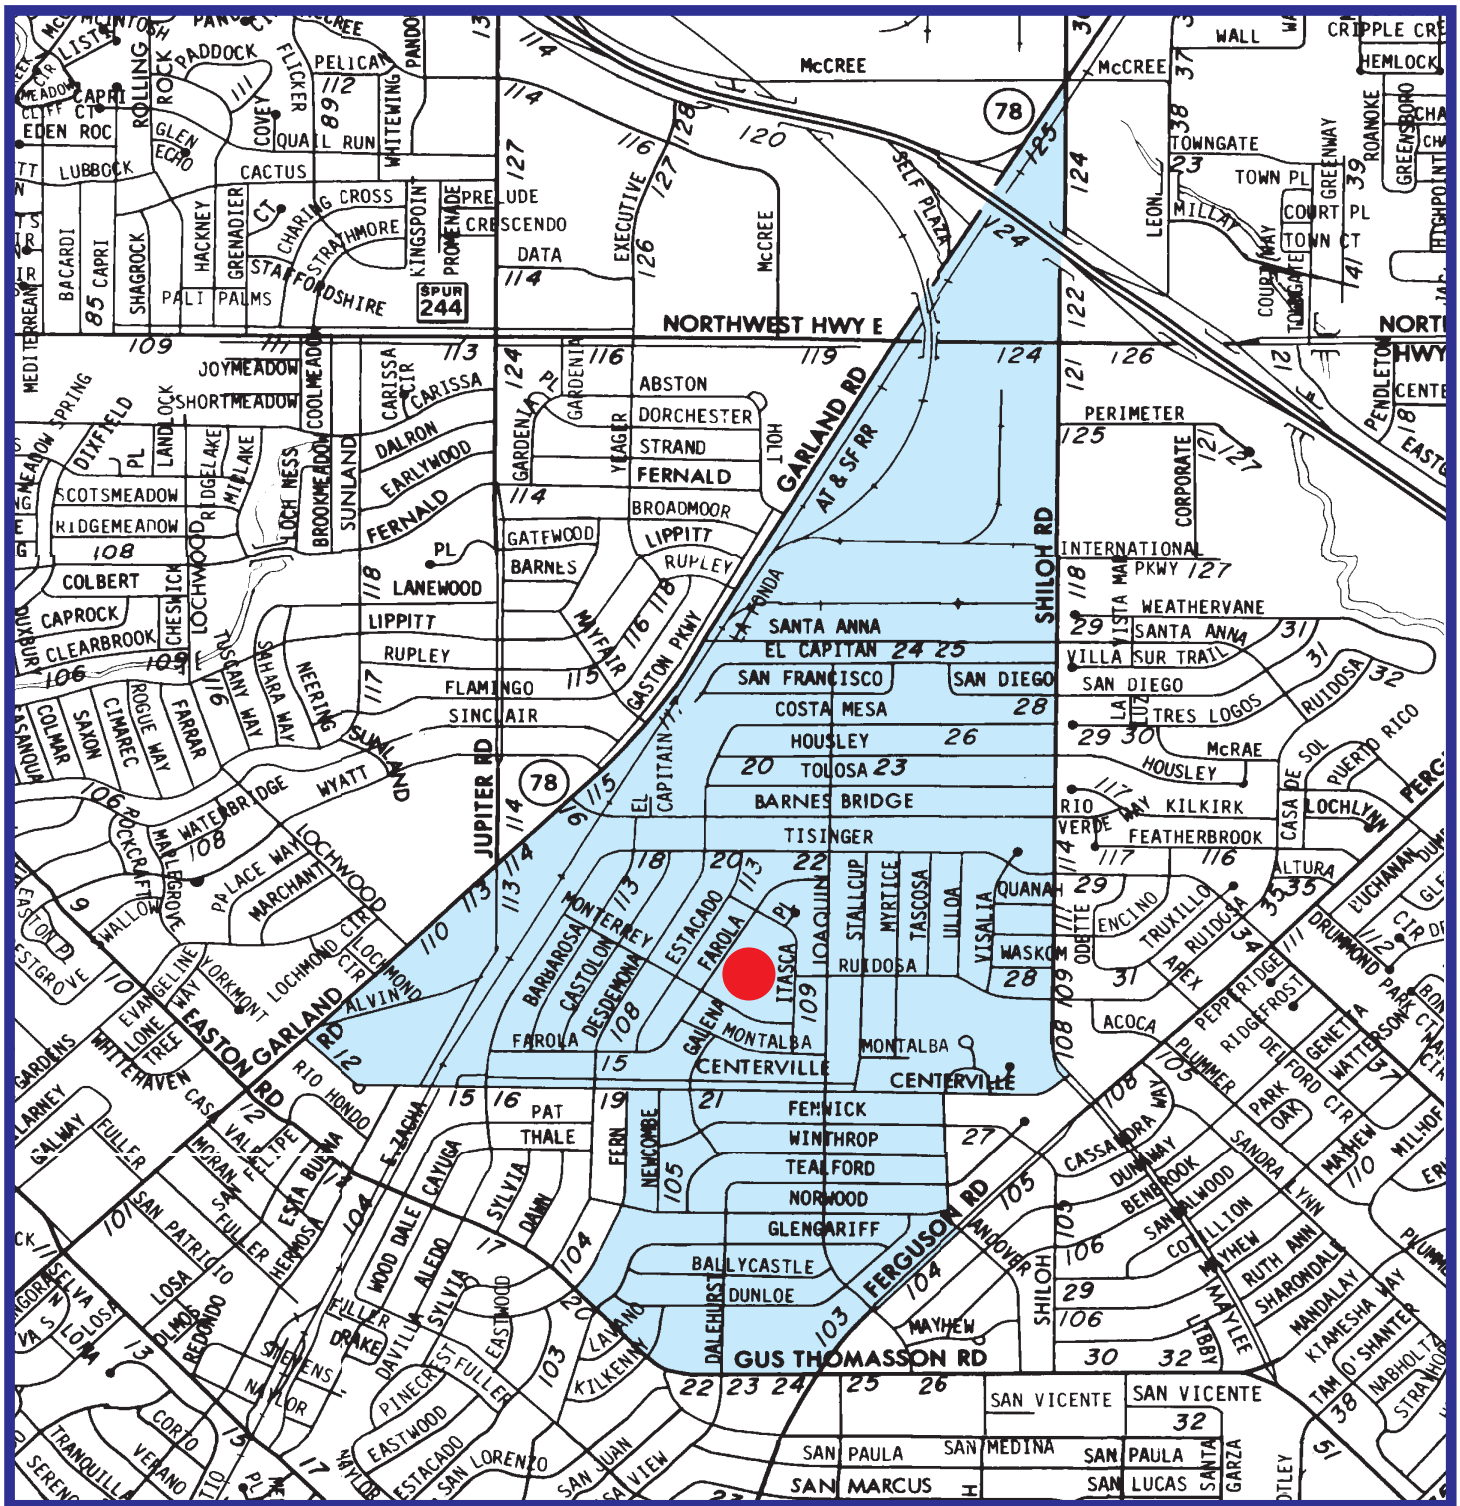

# Fall 2006 Casa View Elementary (PK-6) Attendance Zone

Outer boundary of zone may include students living on both sides of the street.