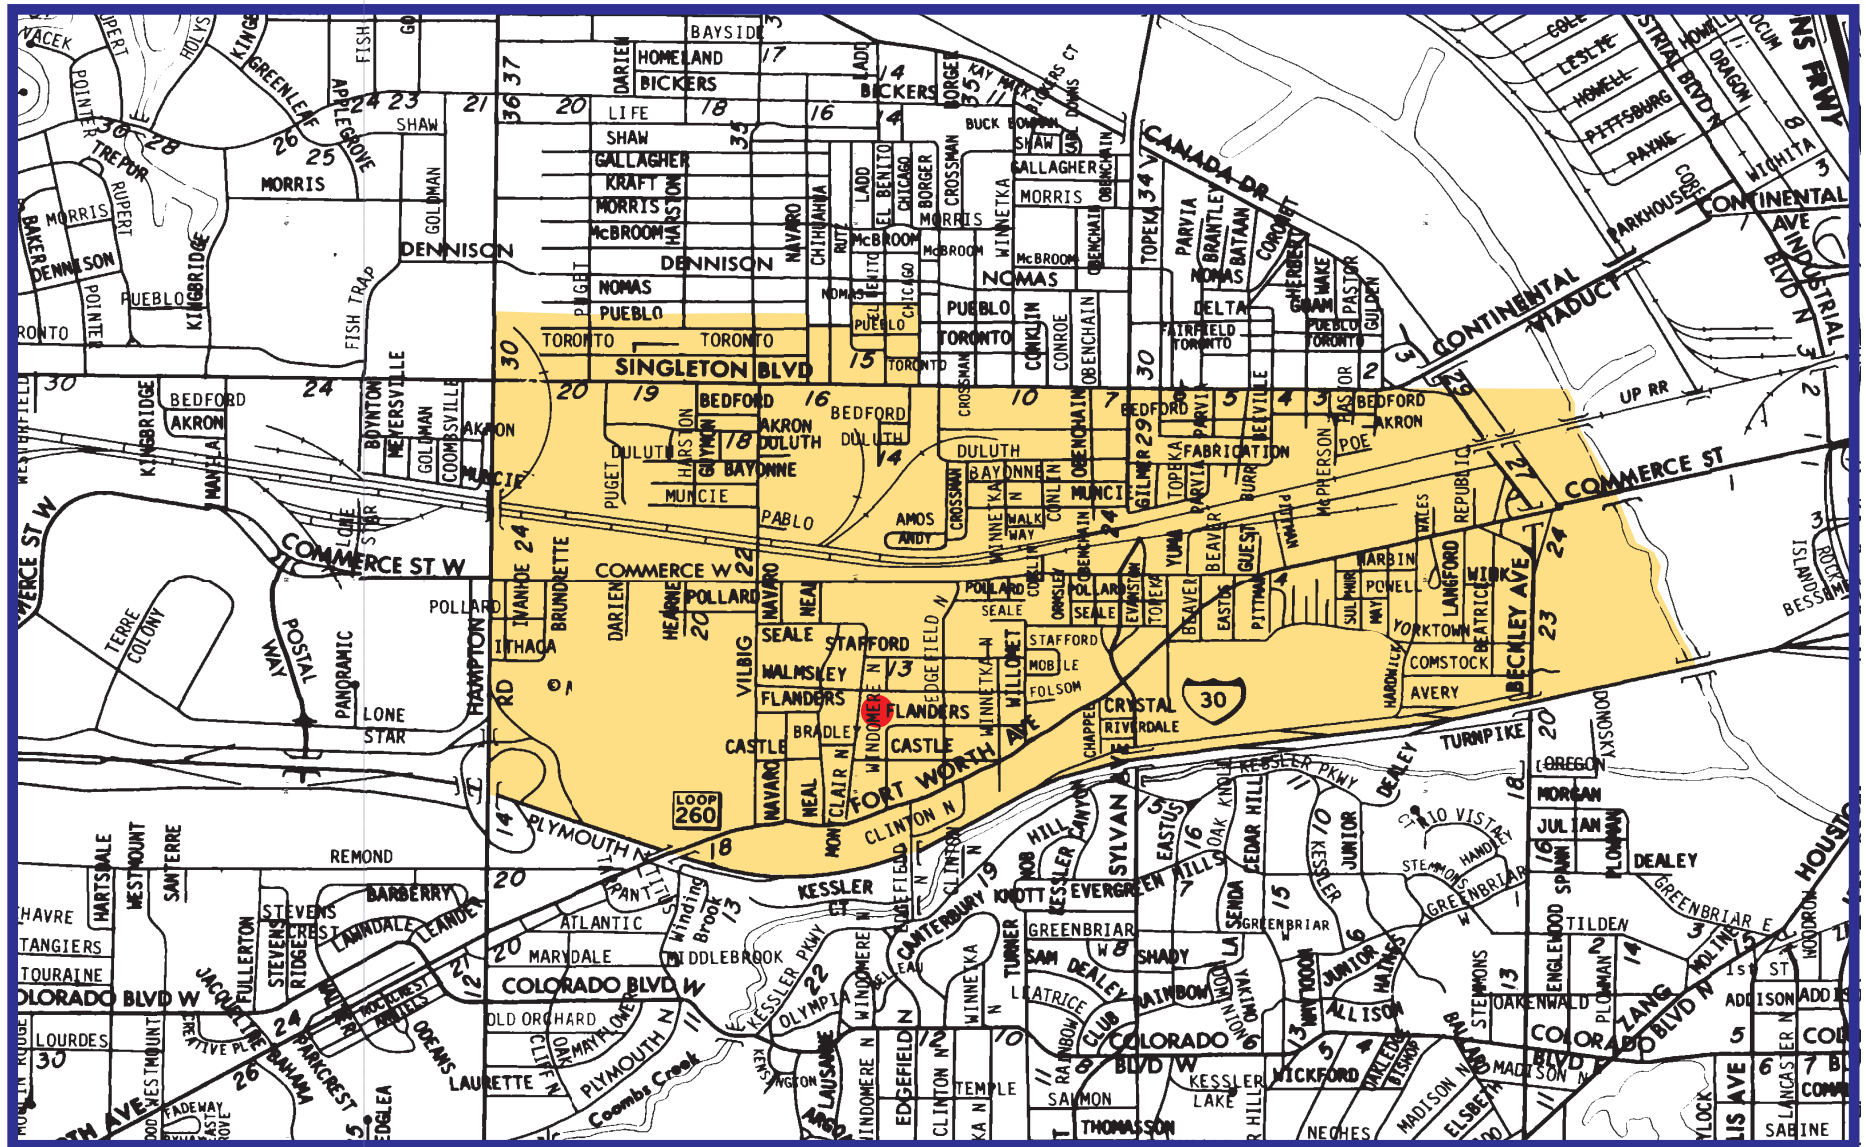

Fall 2008 Sidney Lanier Elementary Vanguard Attendance Zone Grades PK-5

Outer boundary of zones may include students living on both sides of the street.