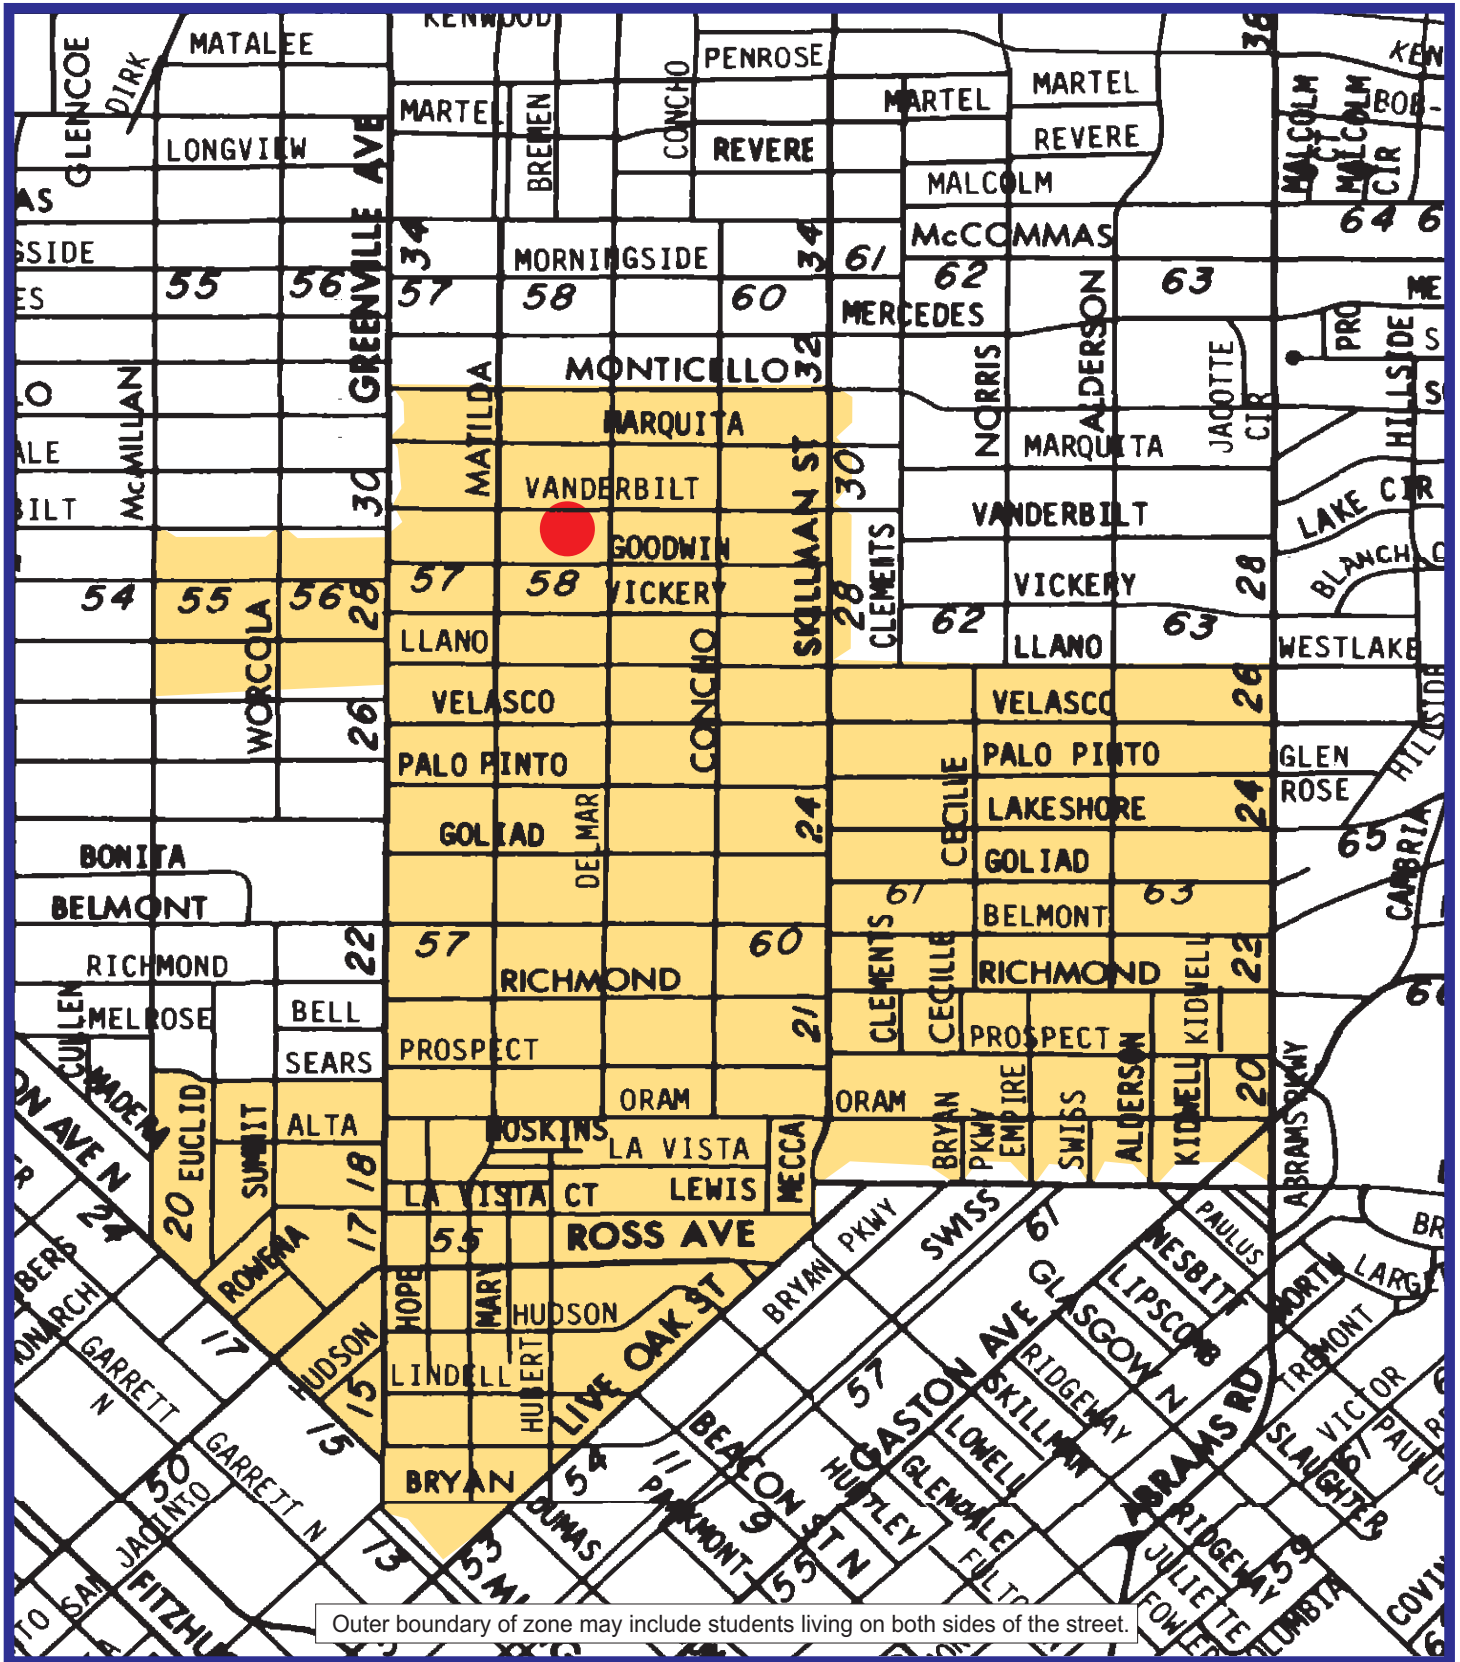

Fall 2008
Robert E. Lee Elementary Attendance Zone
Grades PK-5

Outer boundary of zone may include students living on both sides of the street.