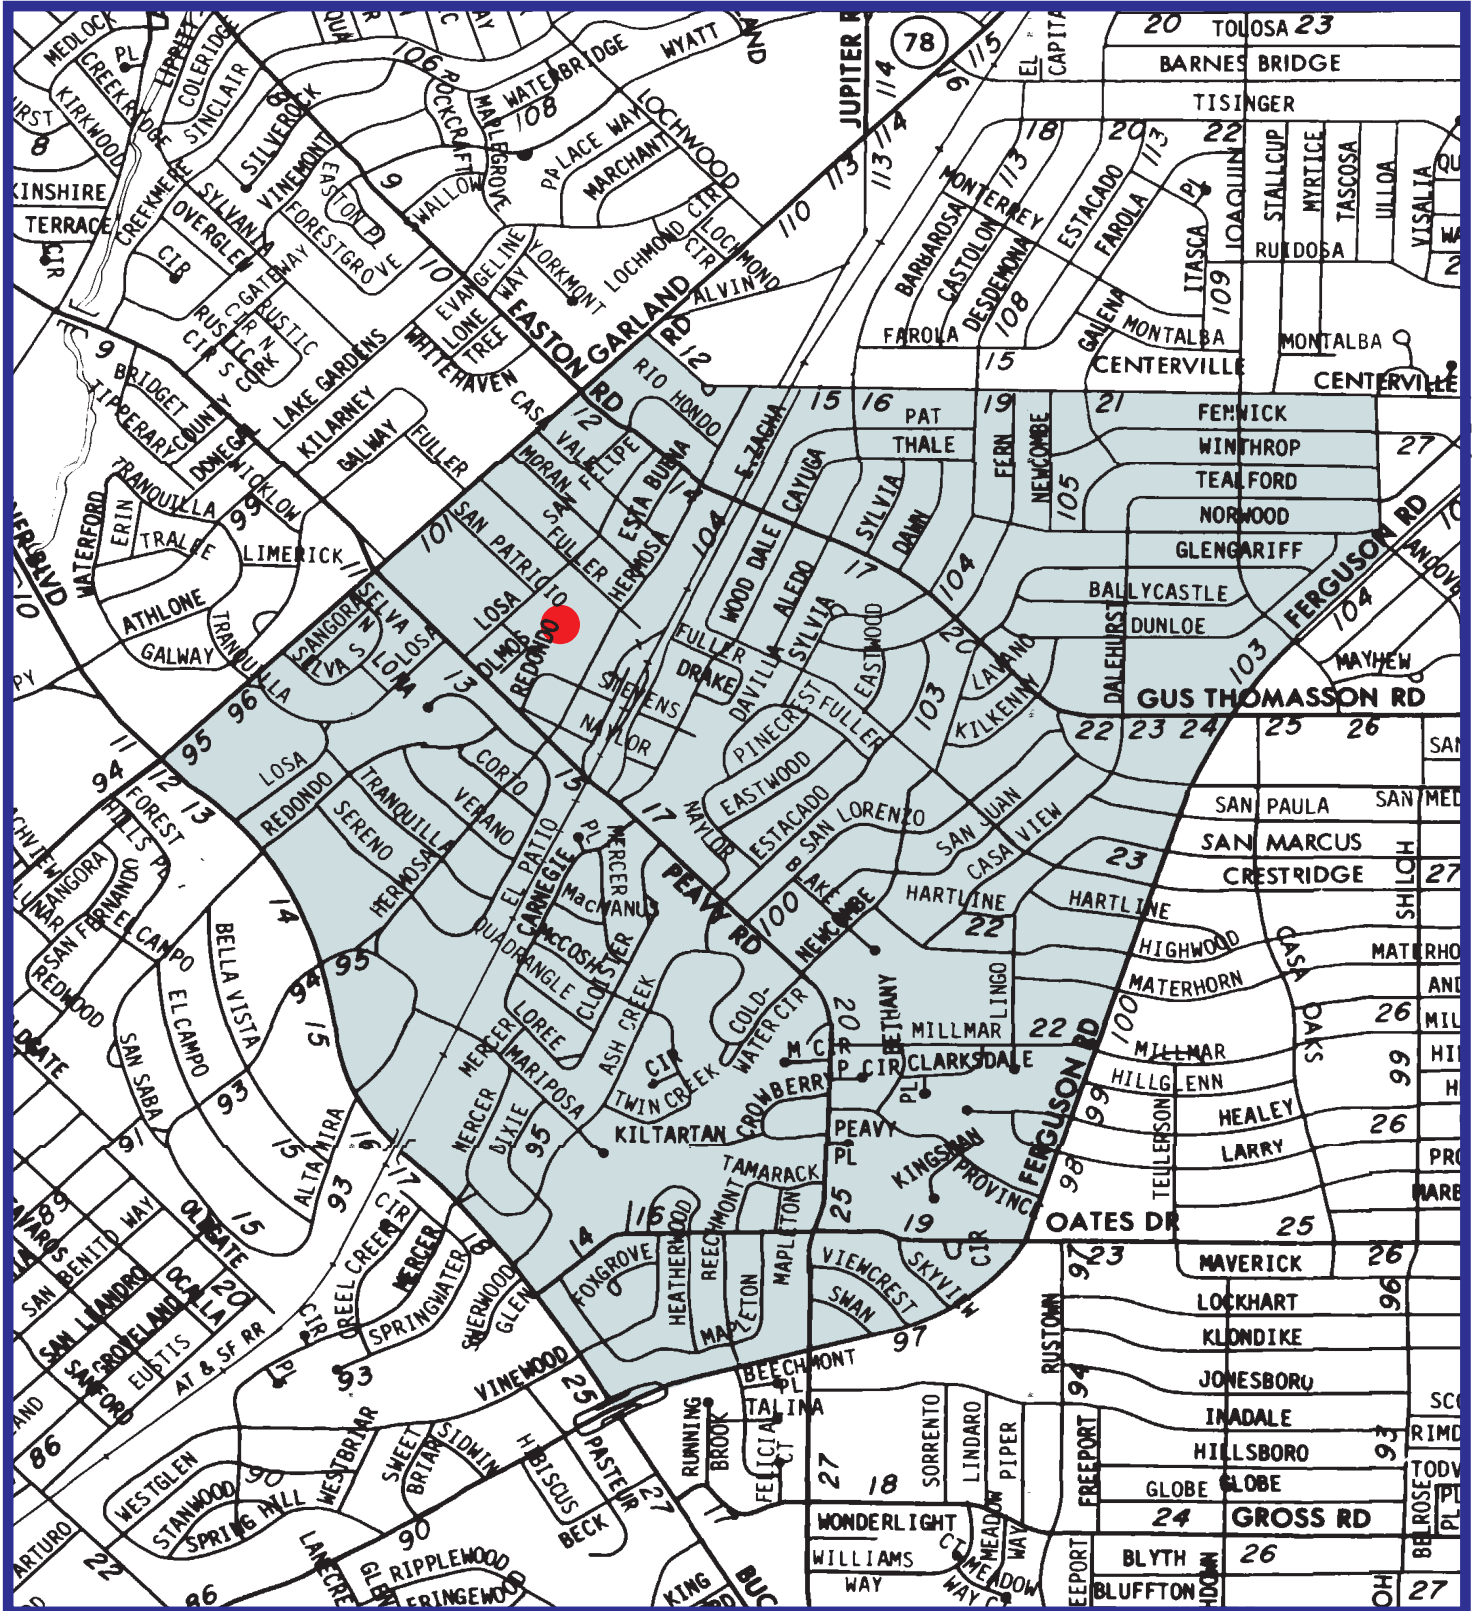

Fall 2008 Reinhardt Elementary Attendance Zone Grades PK-5

Outer boundary of zone may include students living on both sides of the street.