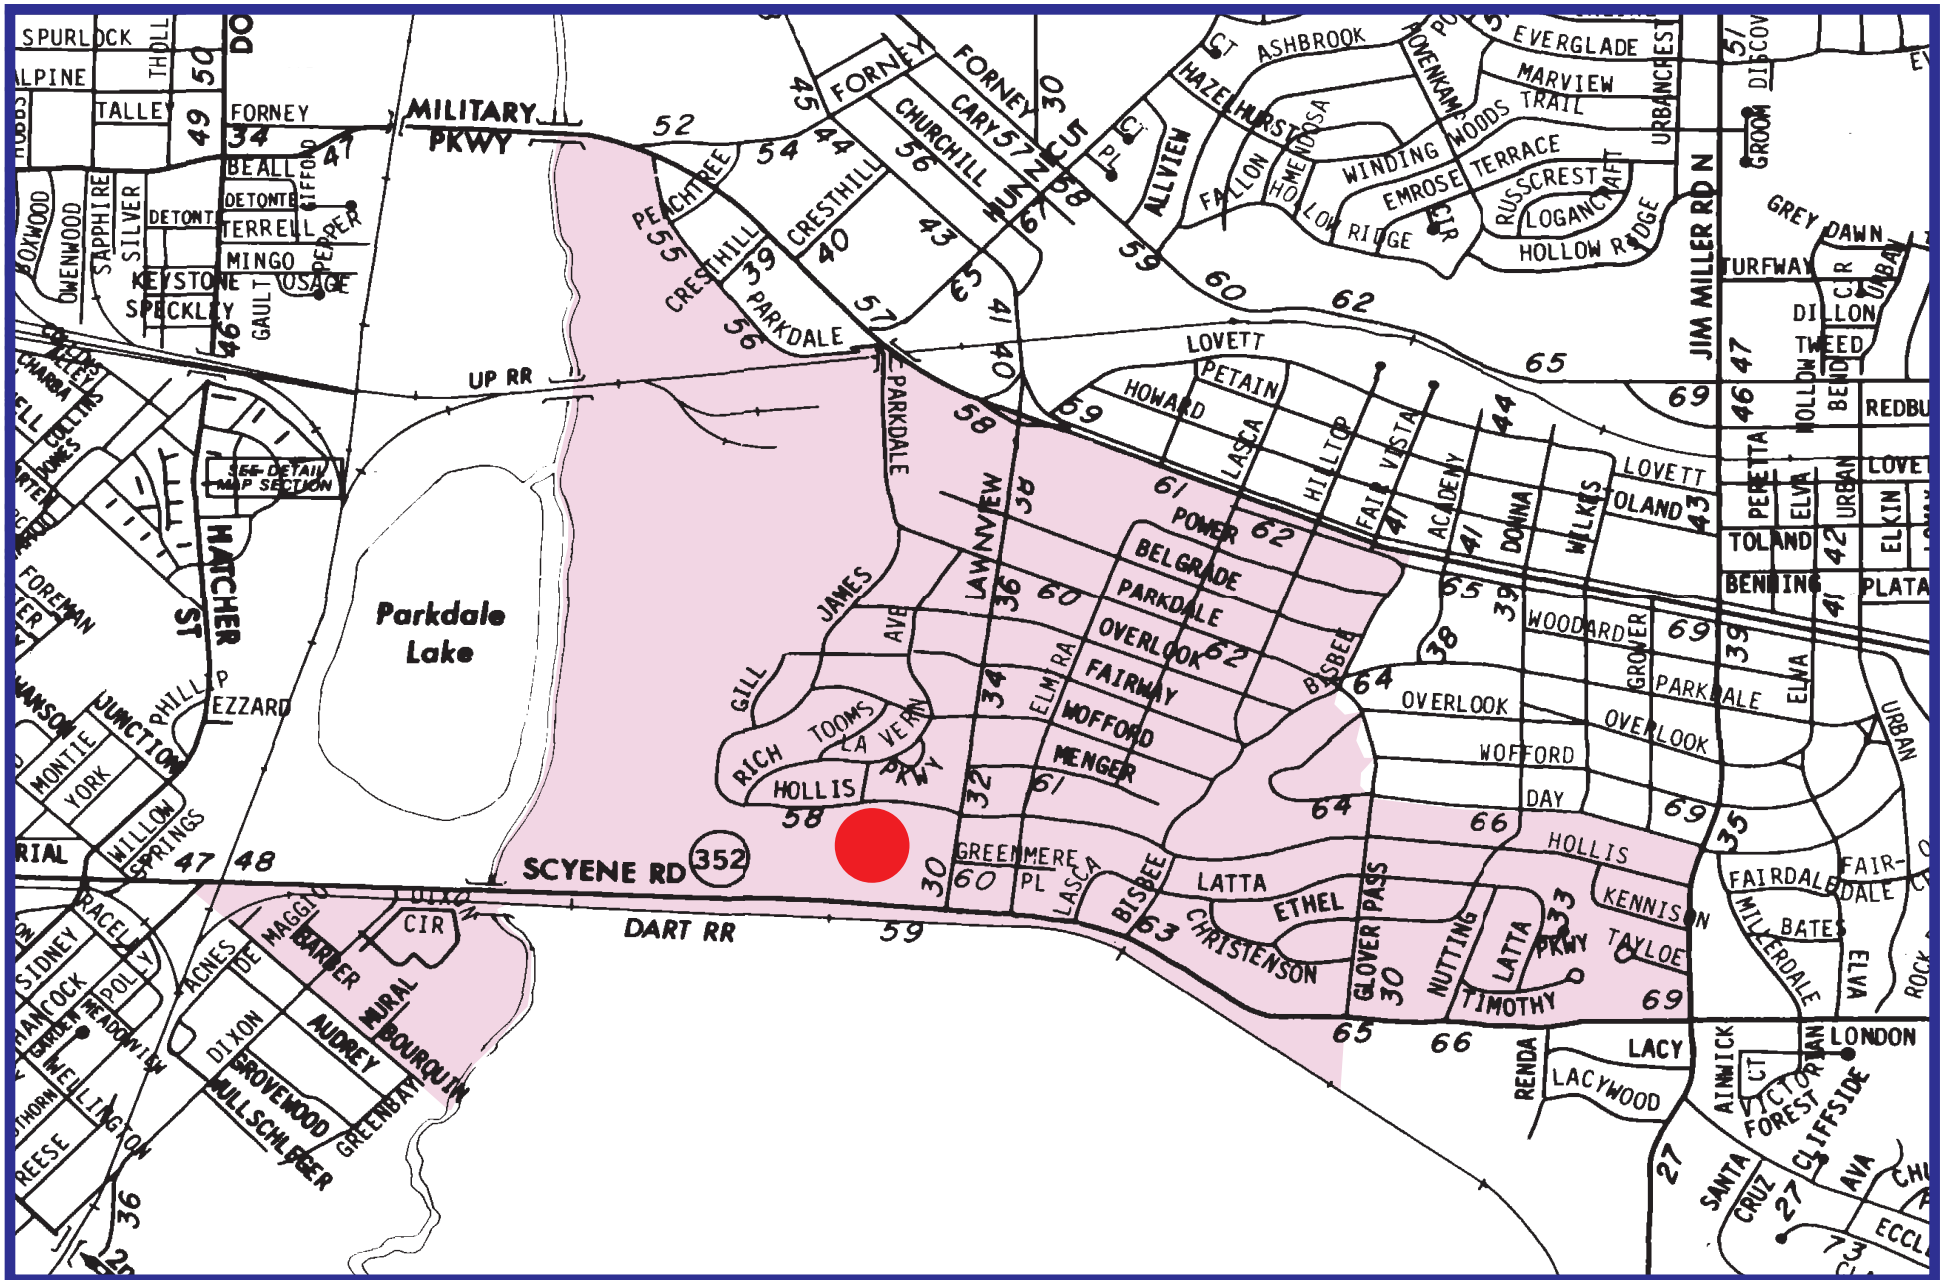

Fall 2008
Ascher Silberstein Elementary Attendance Zone
Grades PK-5

Outer boundary of zone may include students living on both sides of the street.