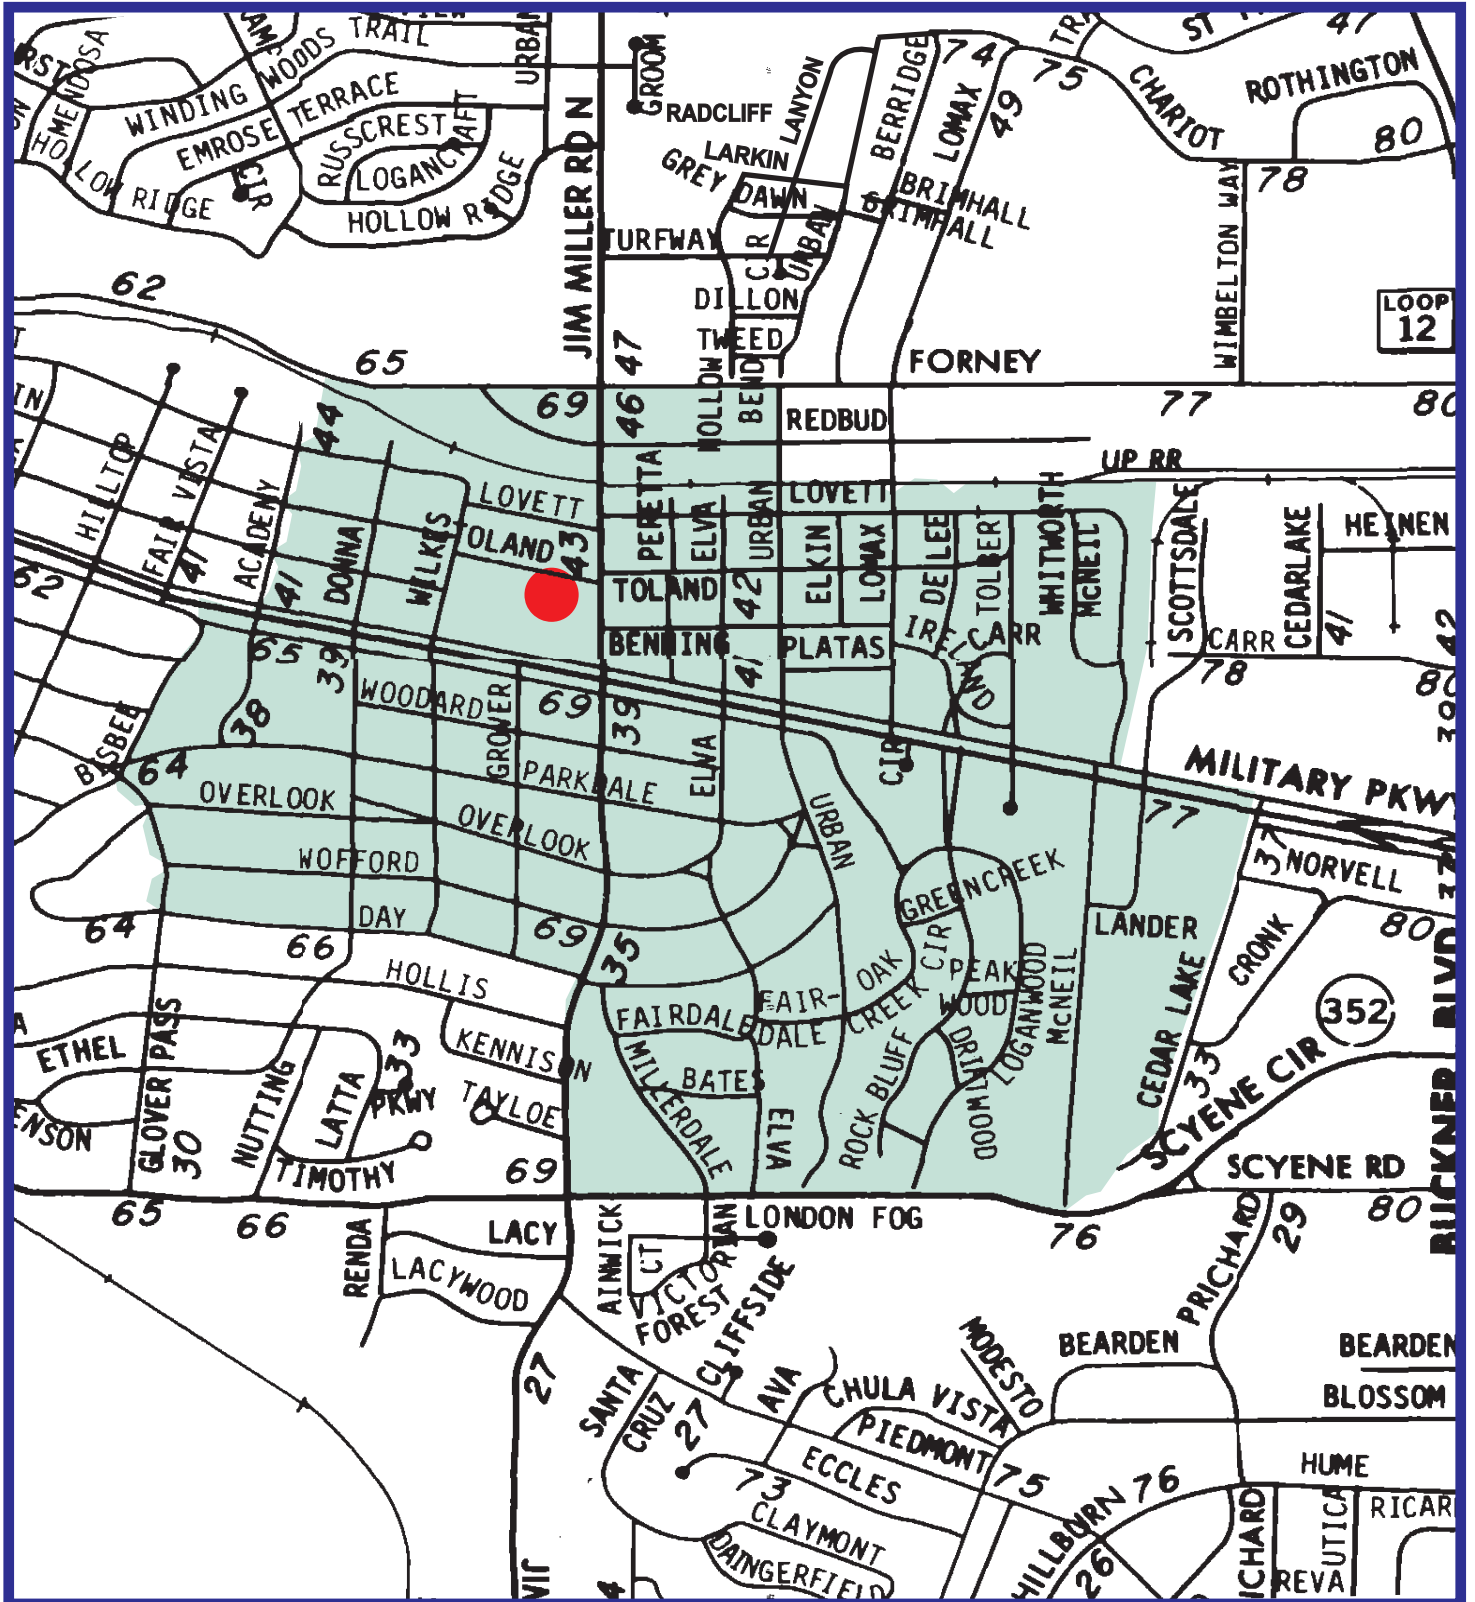

Fall 2008
Urban Park Elementary Attendance Zone
Grades PK-5

Outer boundary of zone may include students living on both sides of the street.