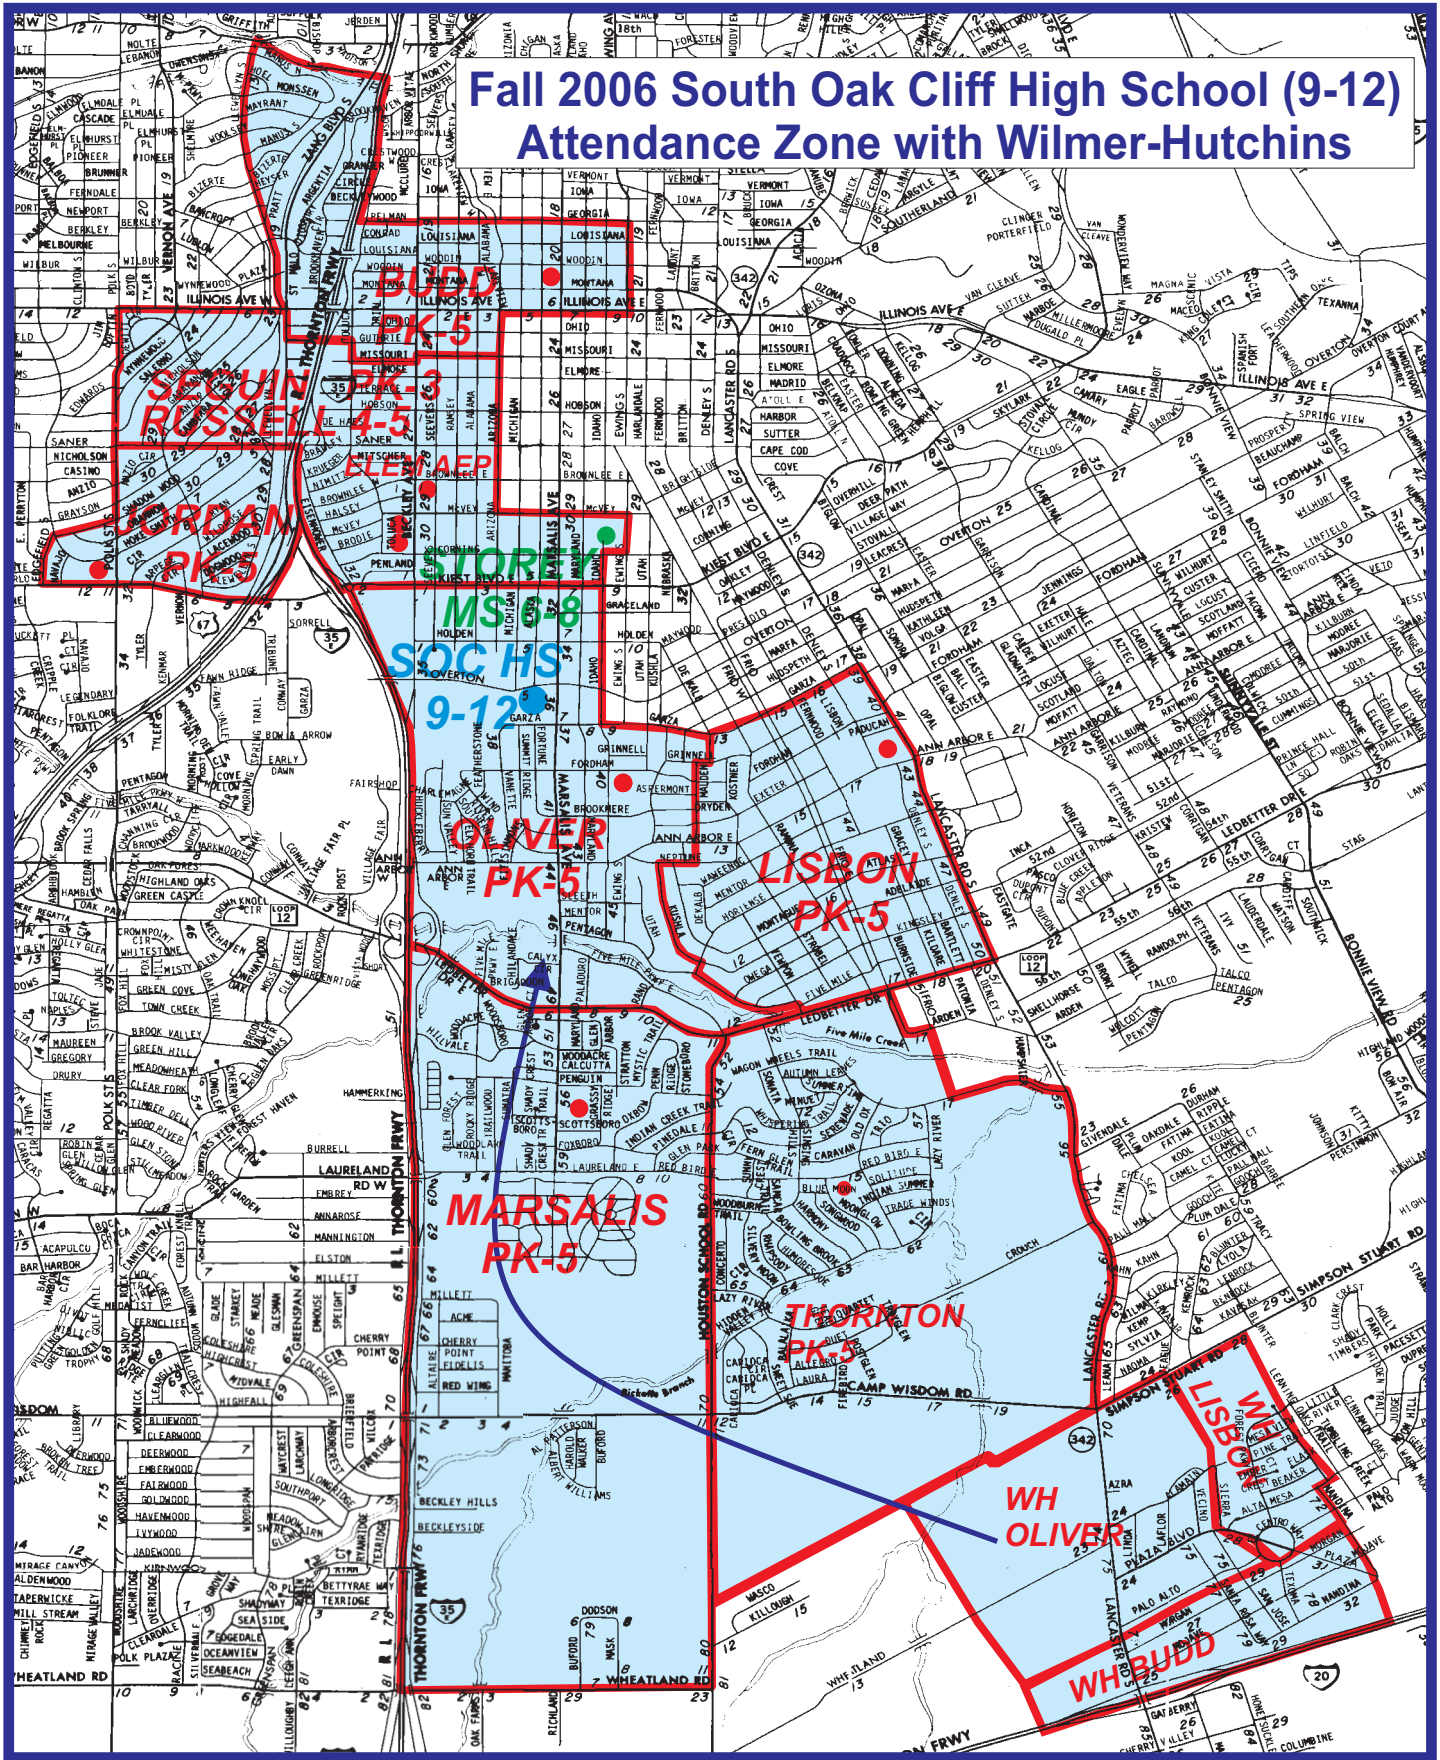

Fall 2006 South Oak Cliff High School (9-12) Attendance Zone with Wilmer-Hutchins

Outer boundary of zone may or may not include students living on both sides of the street.