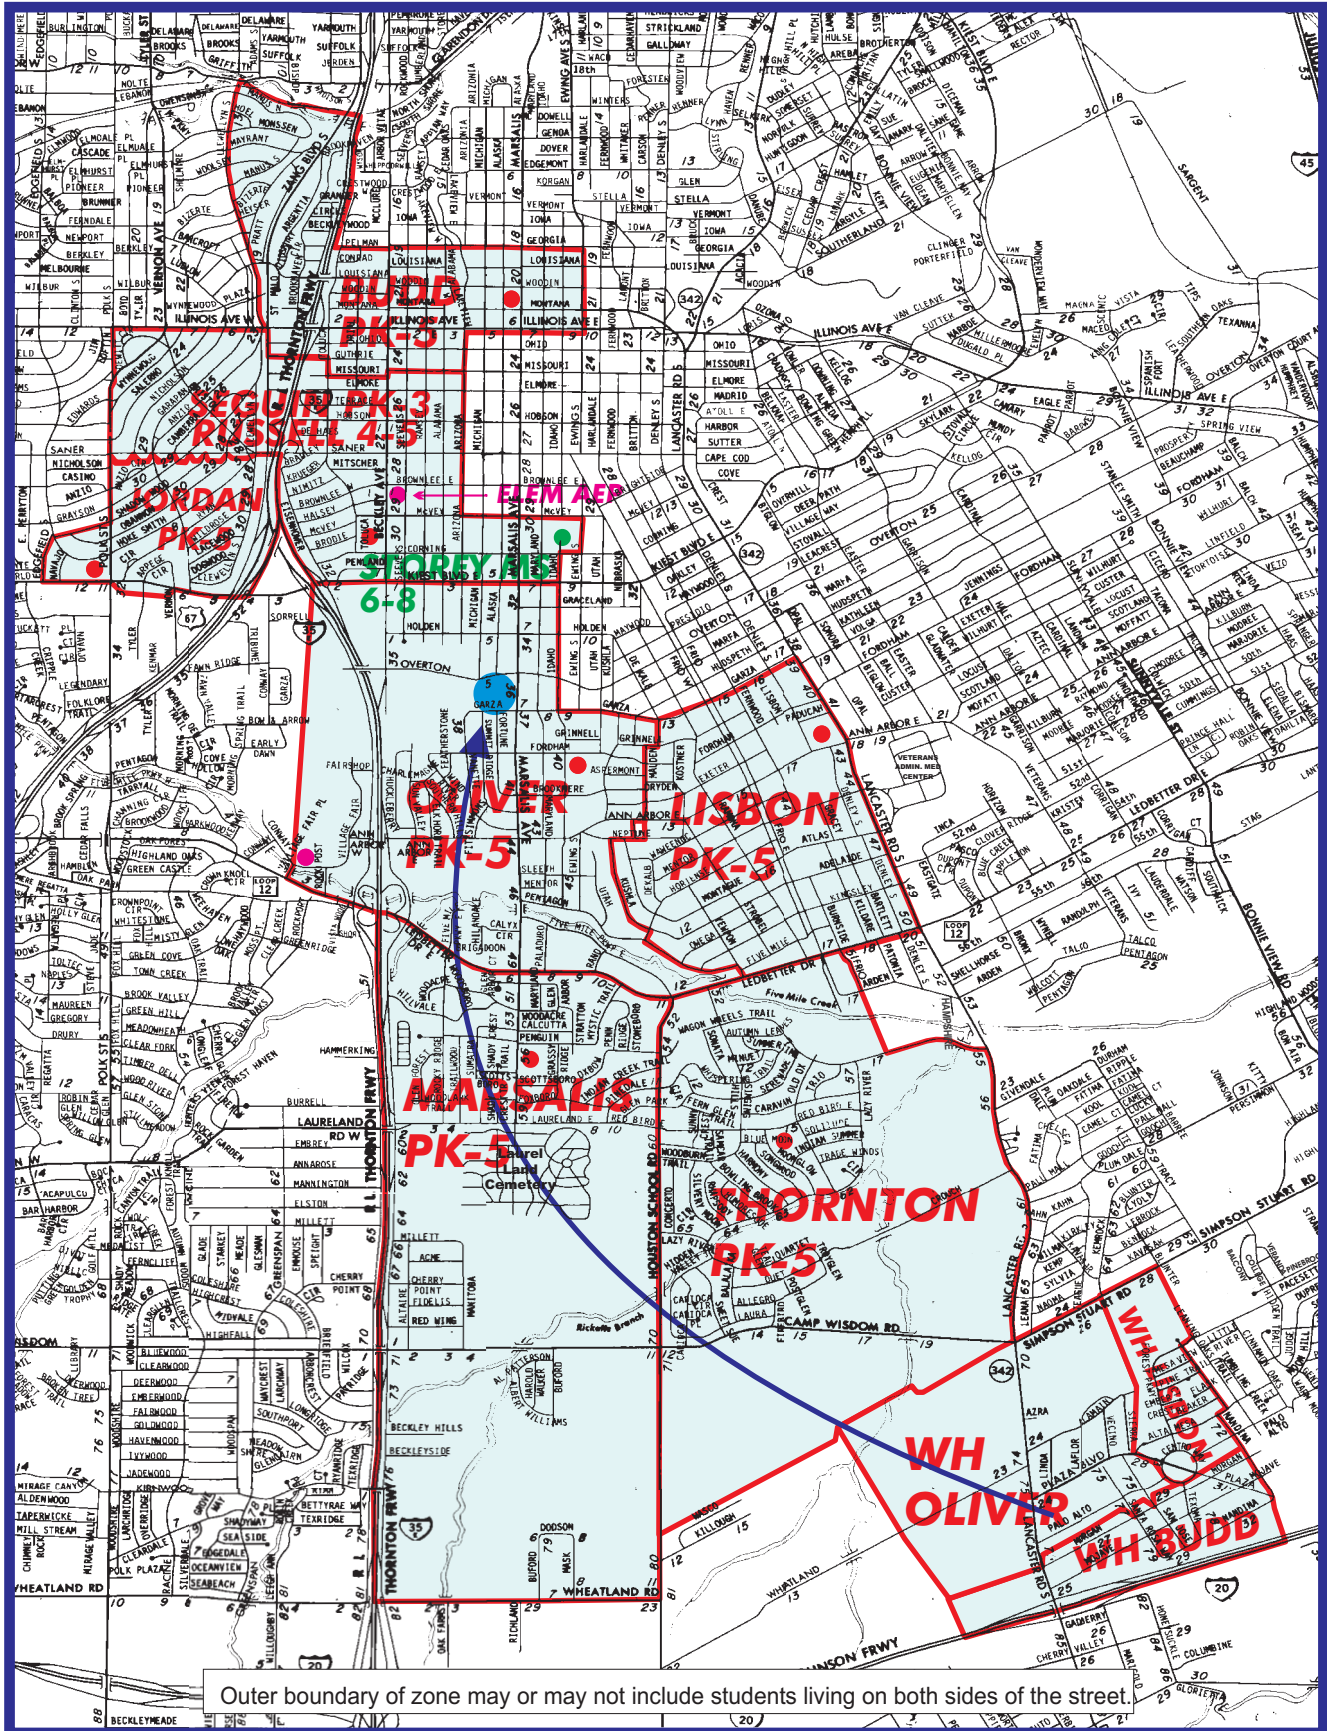

Fall 2007

South Oak Cliff High School Attendance Zone with Wilmer-Hutchins (Grades 9-12)

Outer boundary of zone may or may not include students living on both sides of the street.