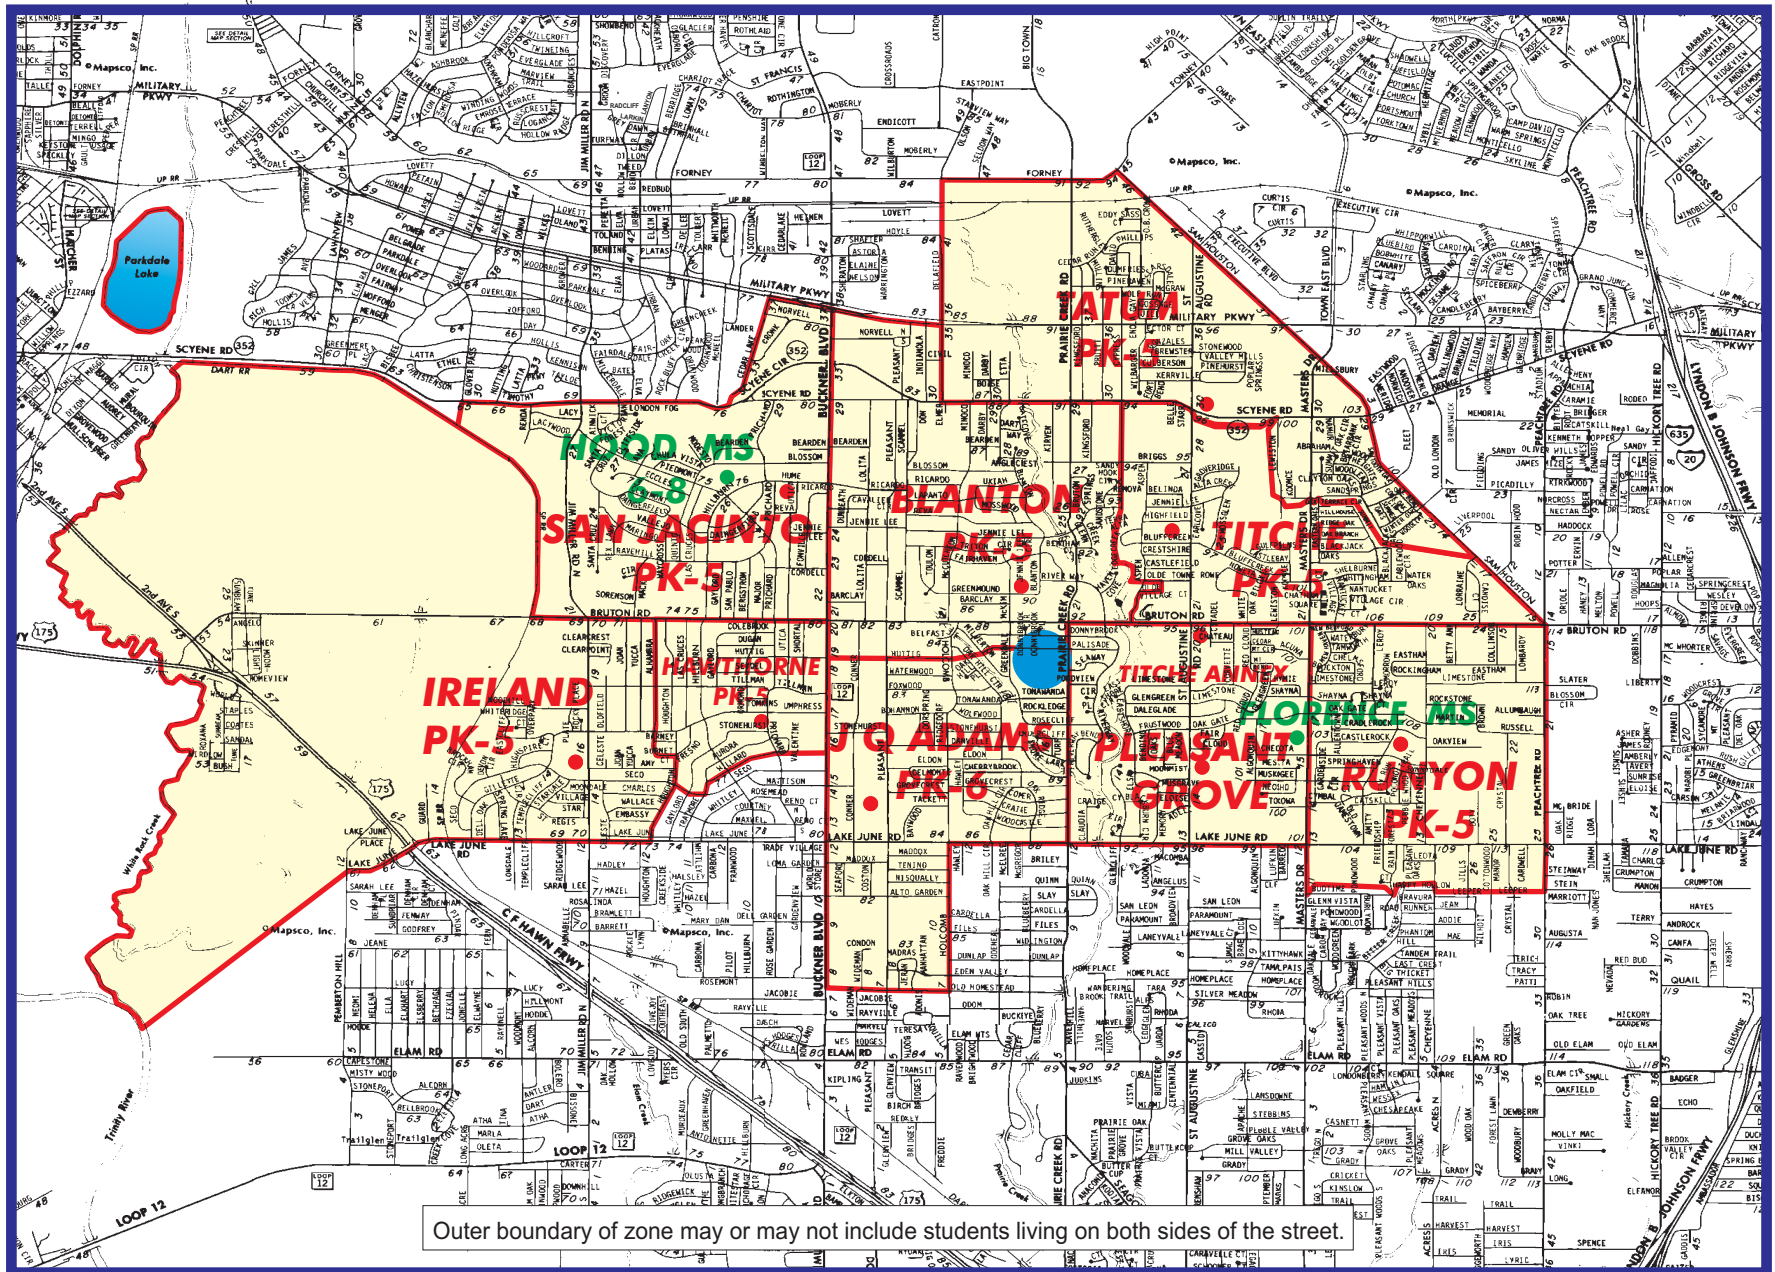

Fall 2007 W. W. Samuell High School Attendance Zone Grades 9-12

Outer boundary of zone may or may not include students living on both sides of the street.