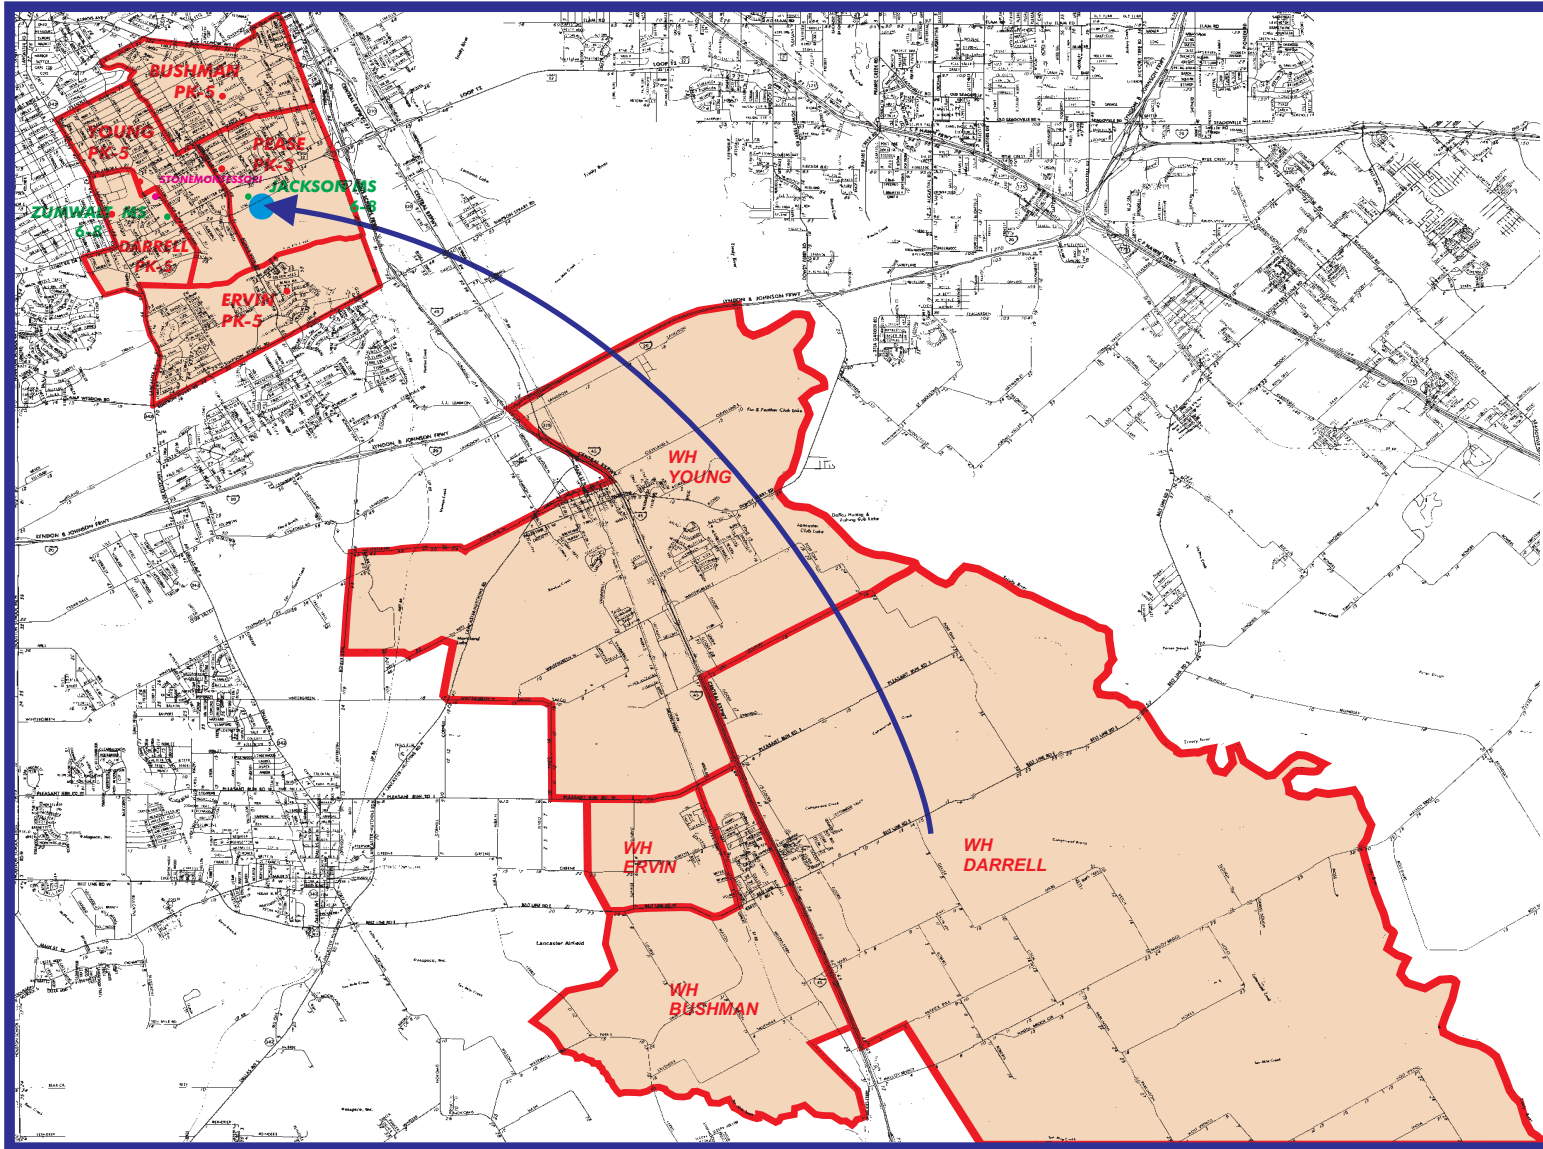

Fall 2007
A. Maceo Smith High School Attendance Zone
with Wilmer-Hutchins (Grades 9-12)

Outer boundary of zone may or may not include students living on both sides of the street.