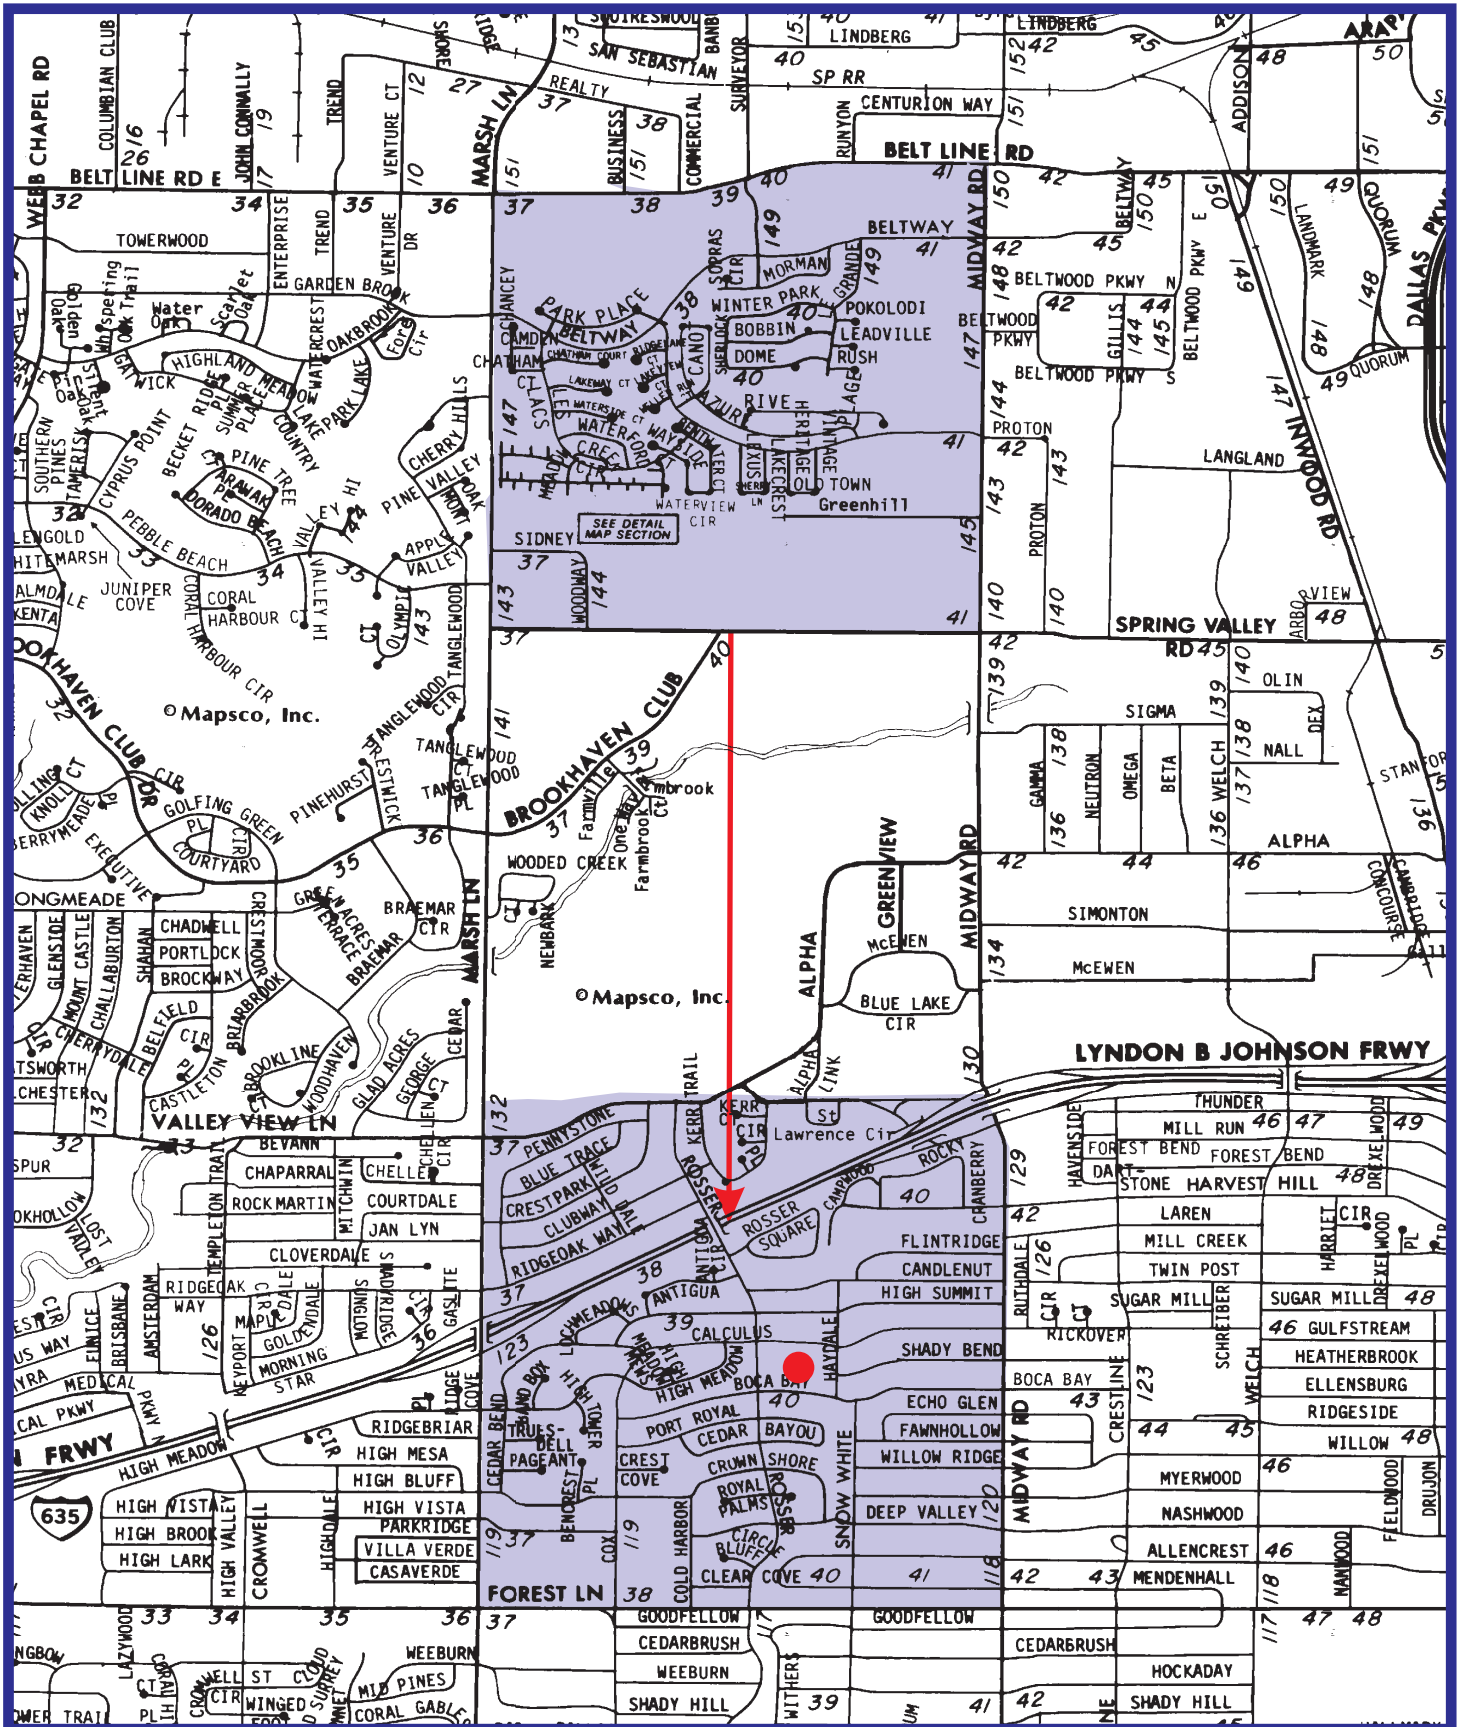

Fall 2006

Tom C. Gooch Elementary (PK-5) Attendance Zone

Outer boundary of zone may include students living on both sides of the street.