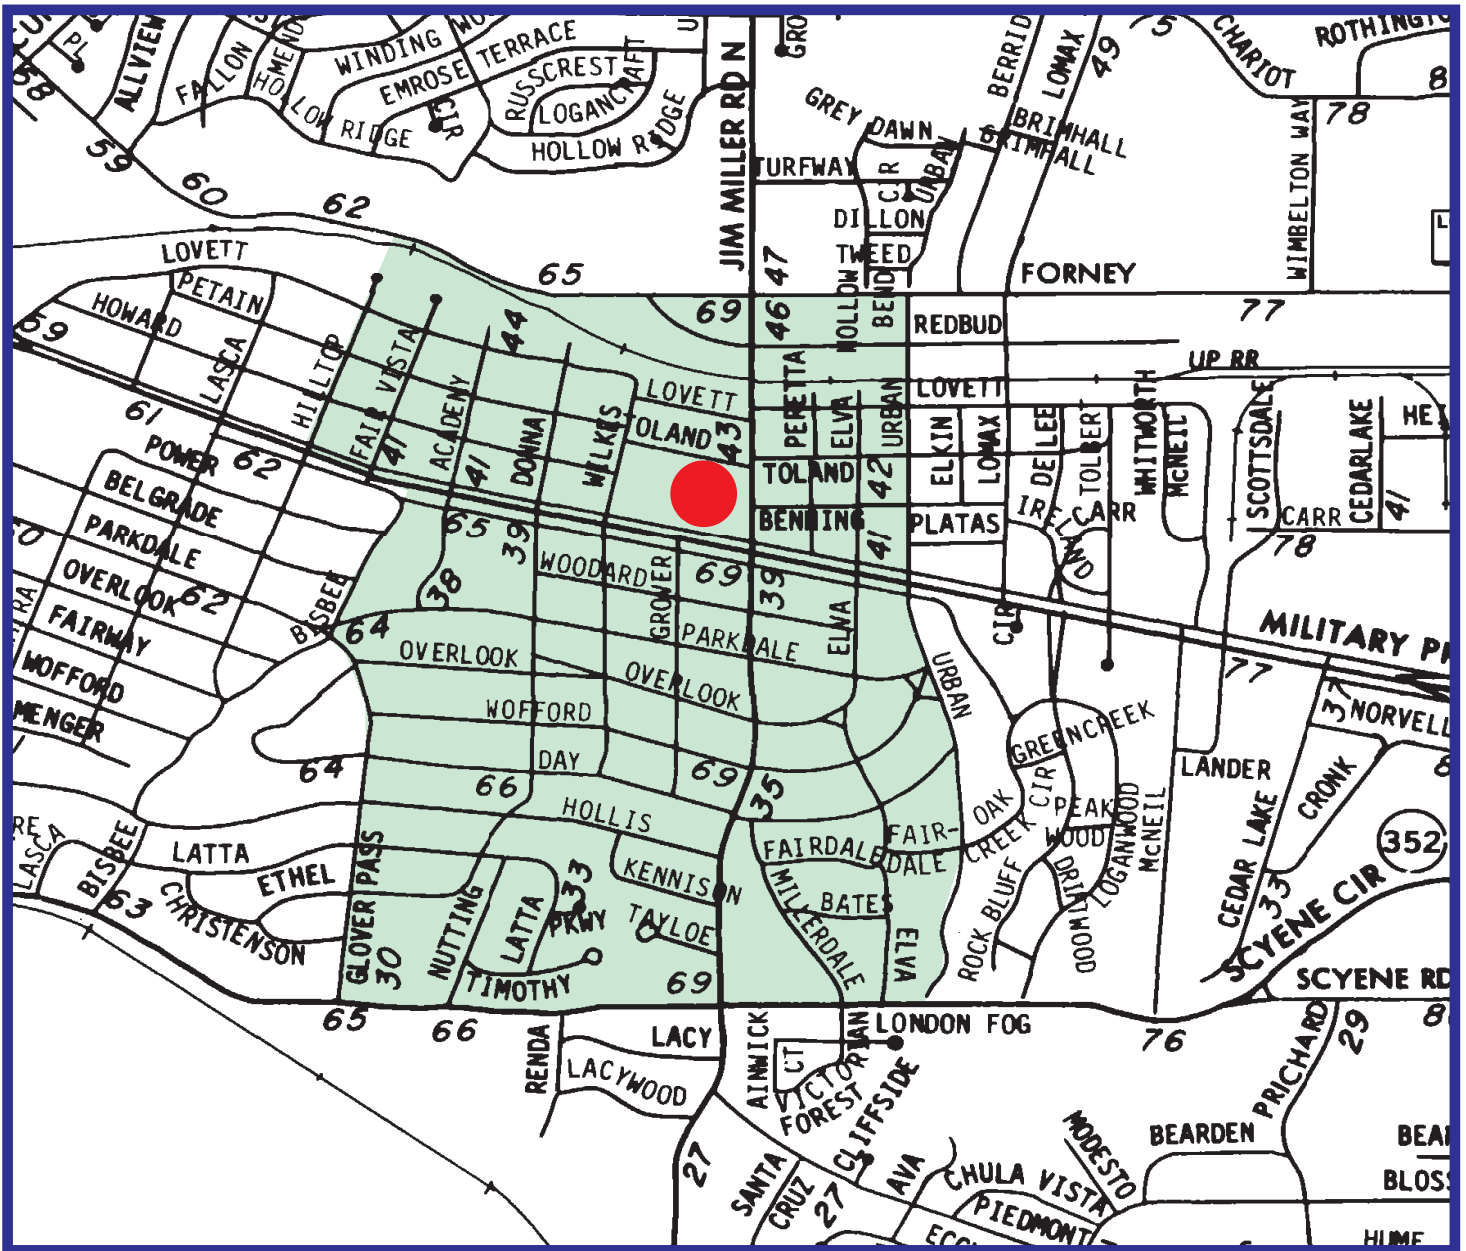

Fall 2006  
Urban Park Elementary Attendance Zone  
Grades PK-6

Outer boundary of zone may include students living on both sides of the street.