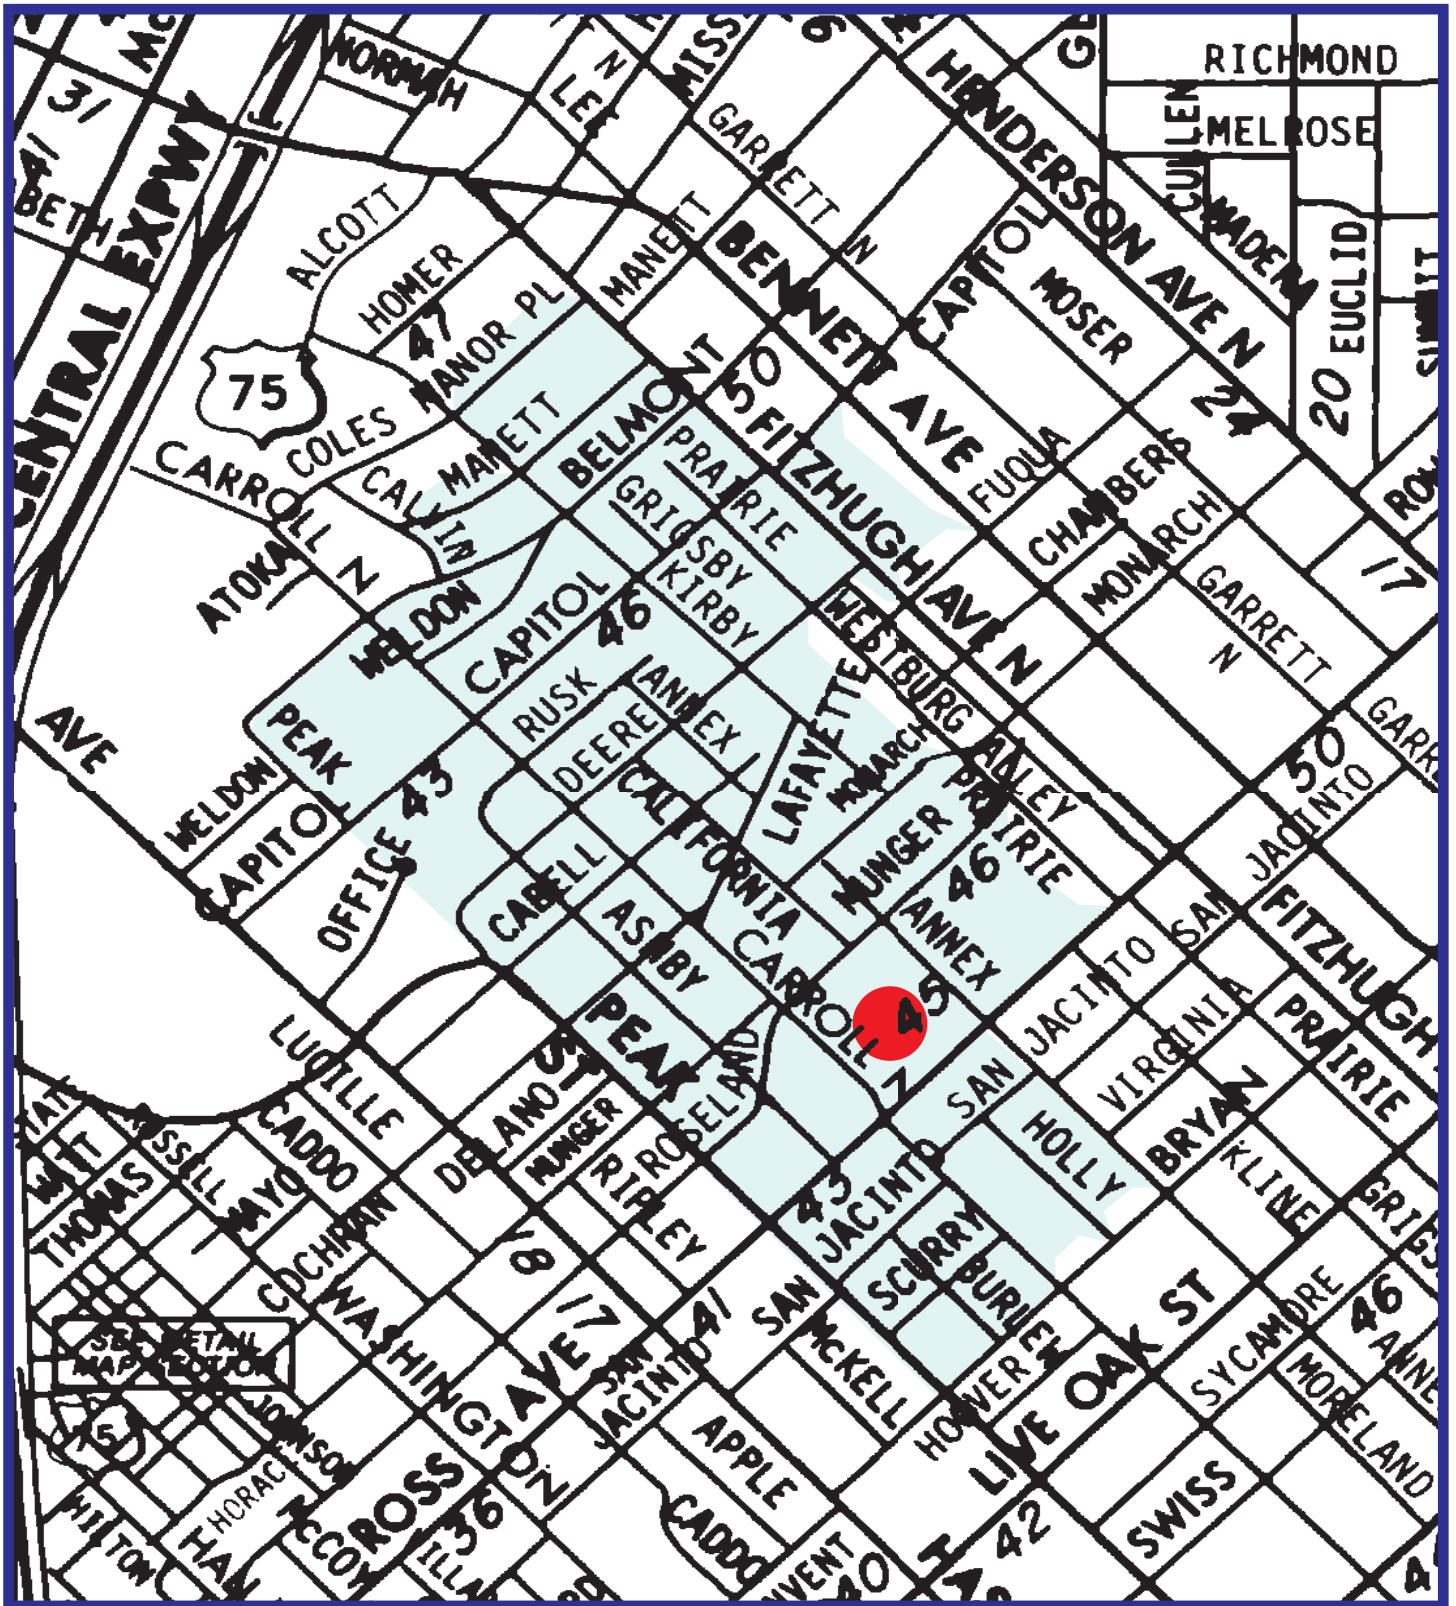

Fall 2007
César Chávez Learning Center Attendance Zone
Grades PK-5

Outer boundary of zone may include students living on both sides of the street.