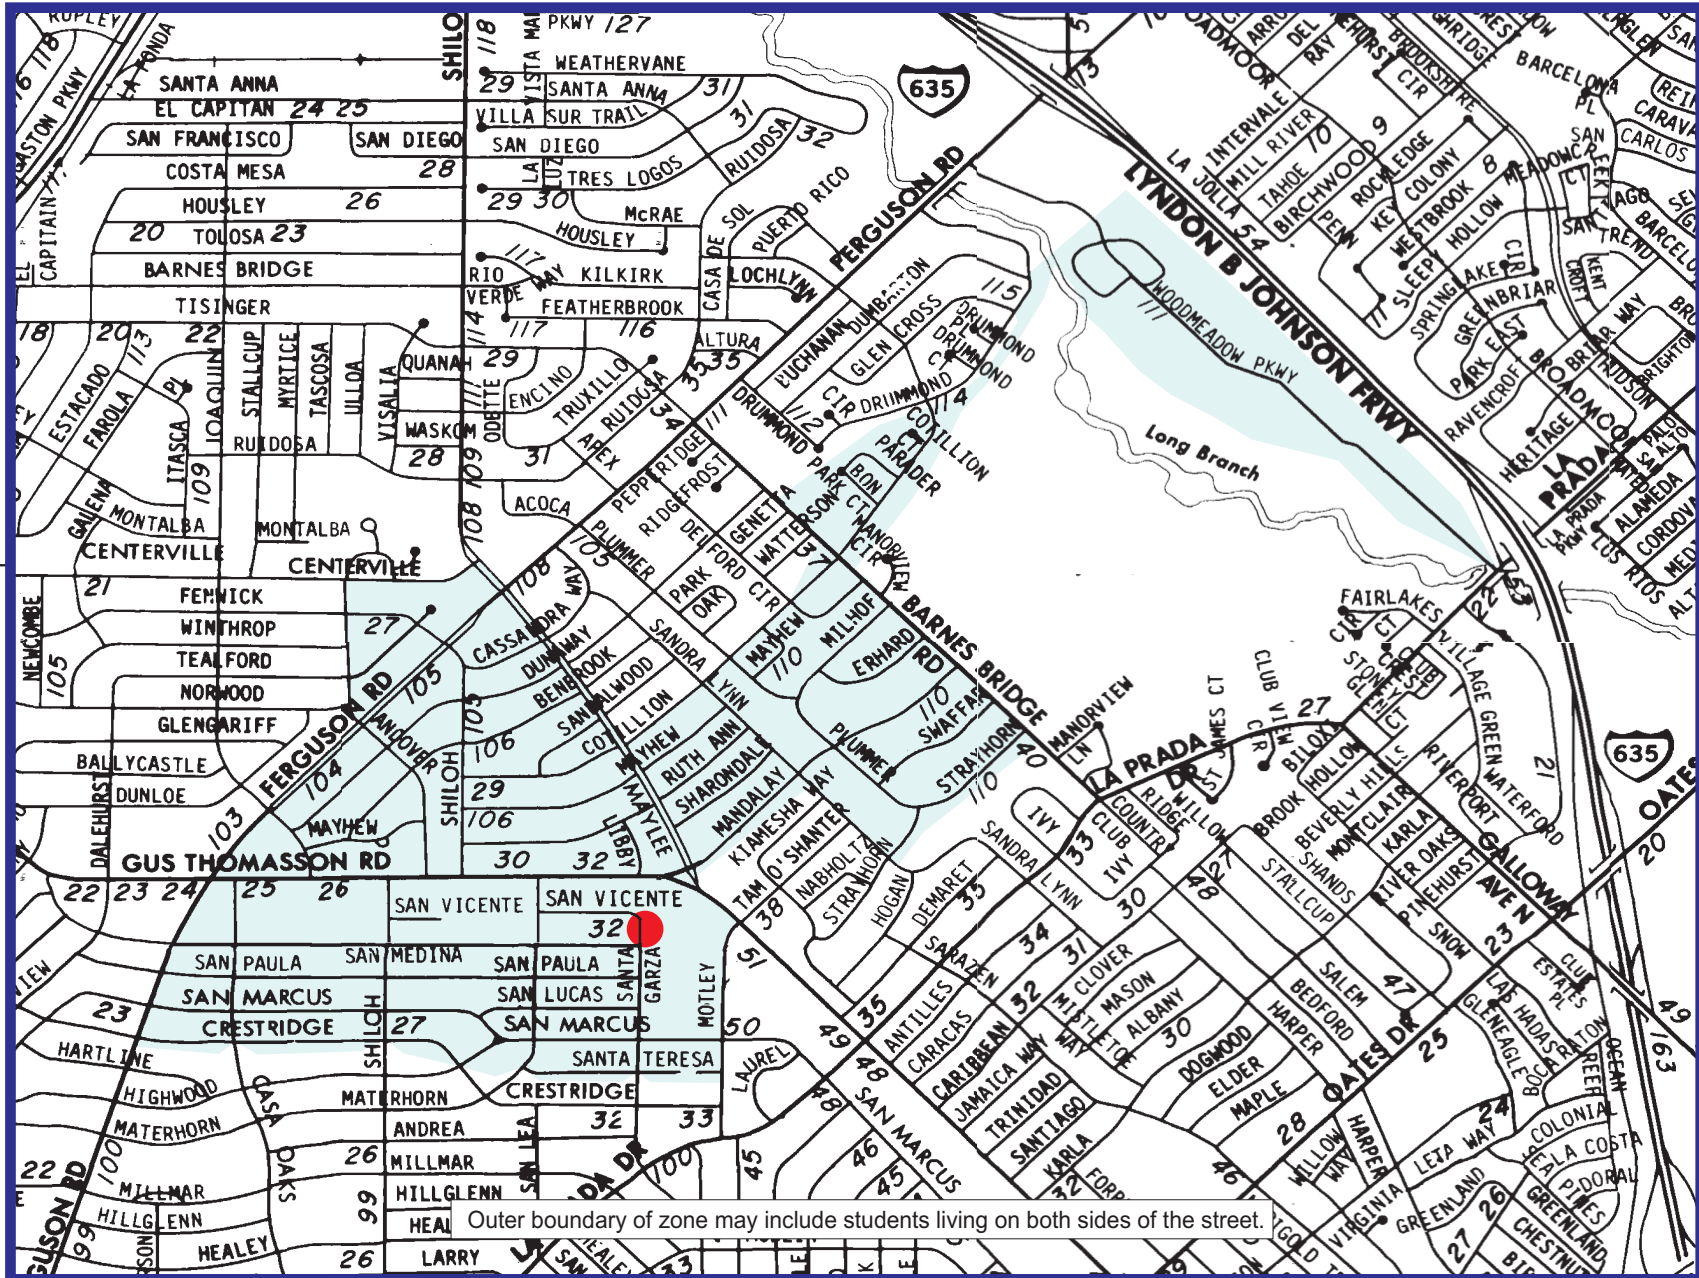

# Fall 2007 Larry Smith School Attendance Zone Grades PK-5

Outer boundary of zone may include students living on both sides of the street.