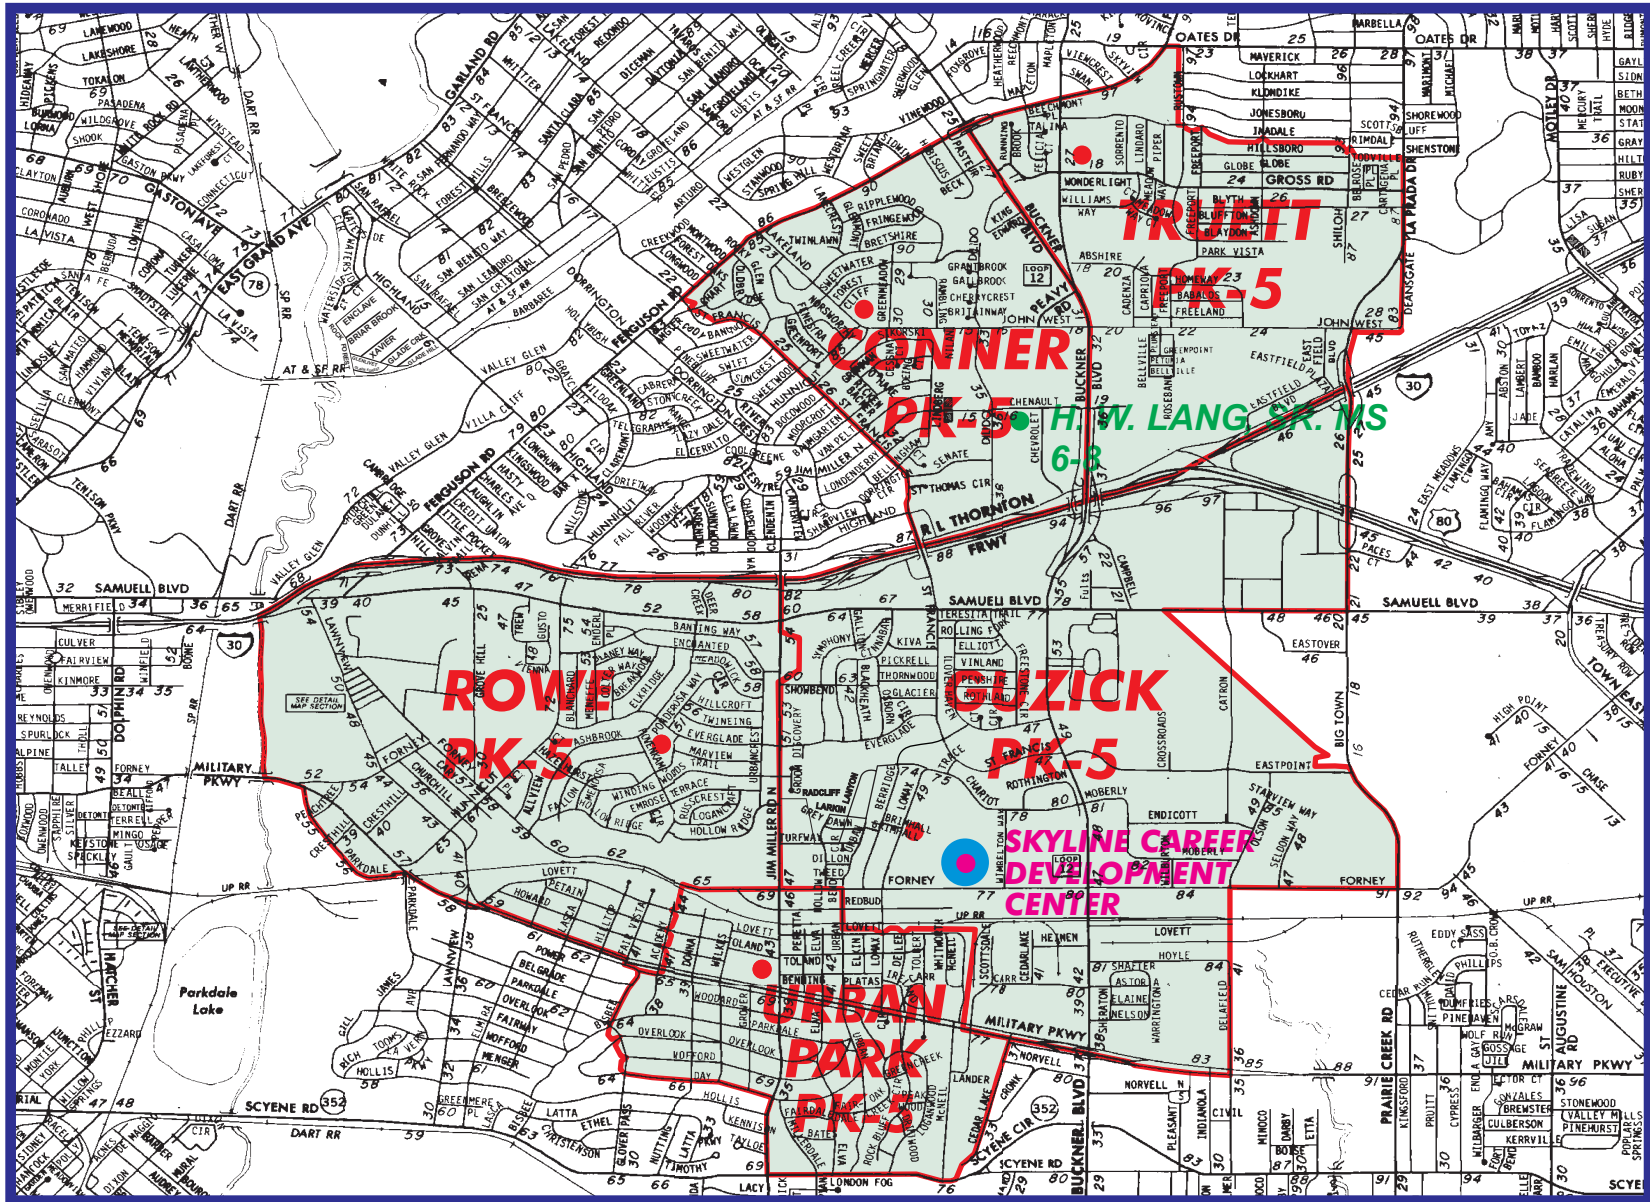

Fall 2007 Skyline High School Attendance Zone Grades 9-12

Outer boundary of zone may include students living on both sides of the street.