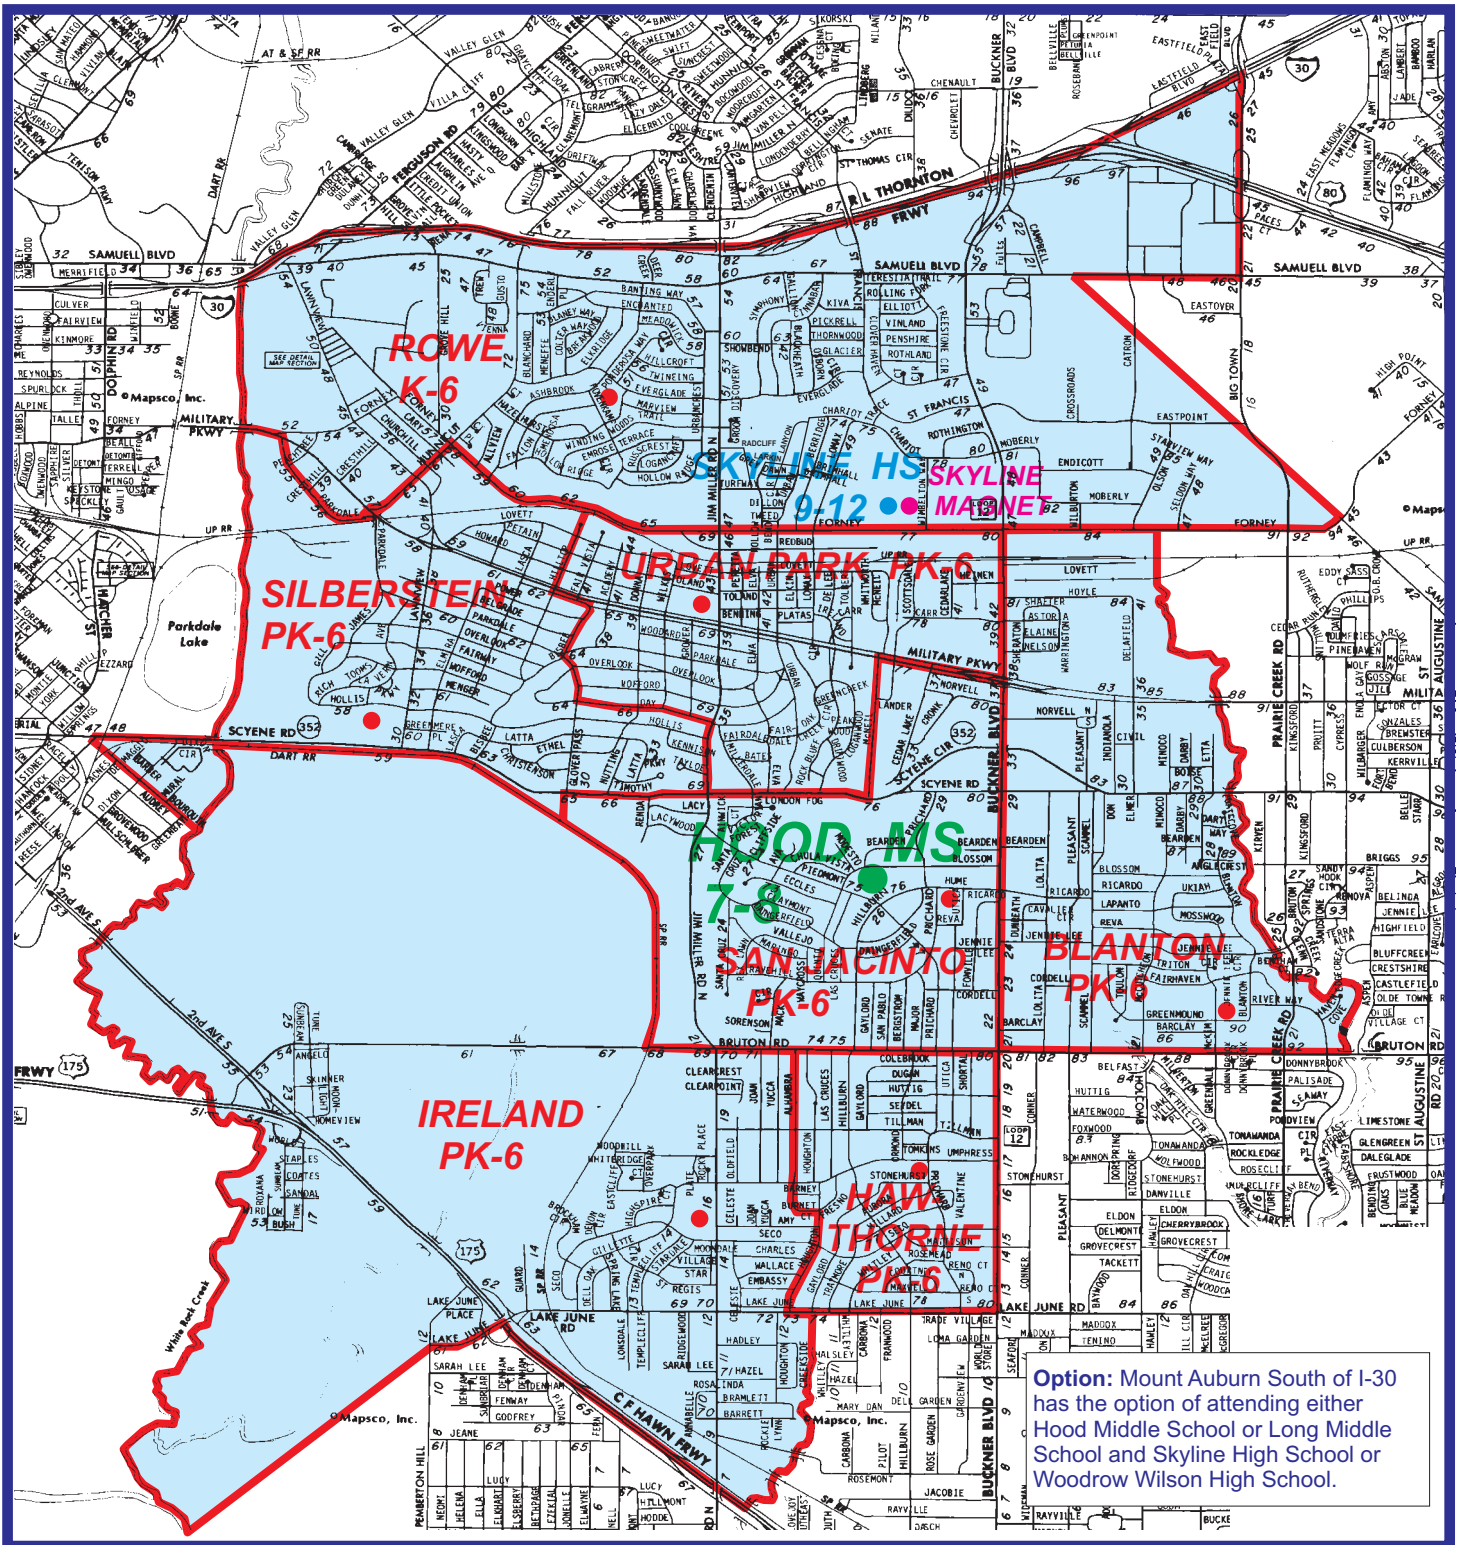

2005 Hood Middle School (7-8) Attendance Zone

Option: Mount Auburn South of I-30 has the option of attending either Hood Middle School or Long Middle School and Skyline High School or Woodrow Wilson High School.

Outer boundary of zones may include students living on both sides of the street.