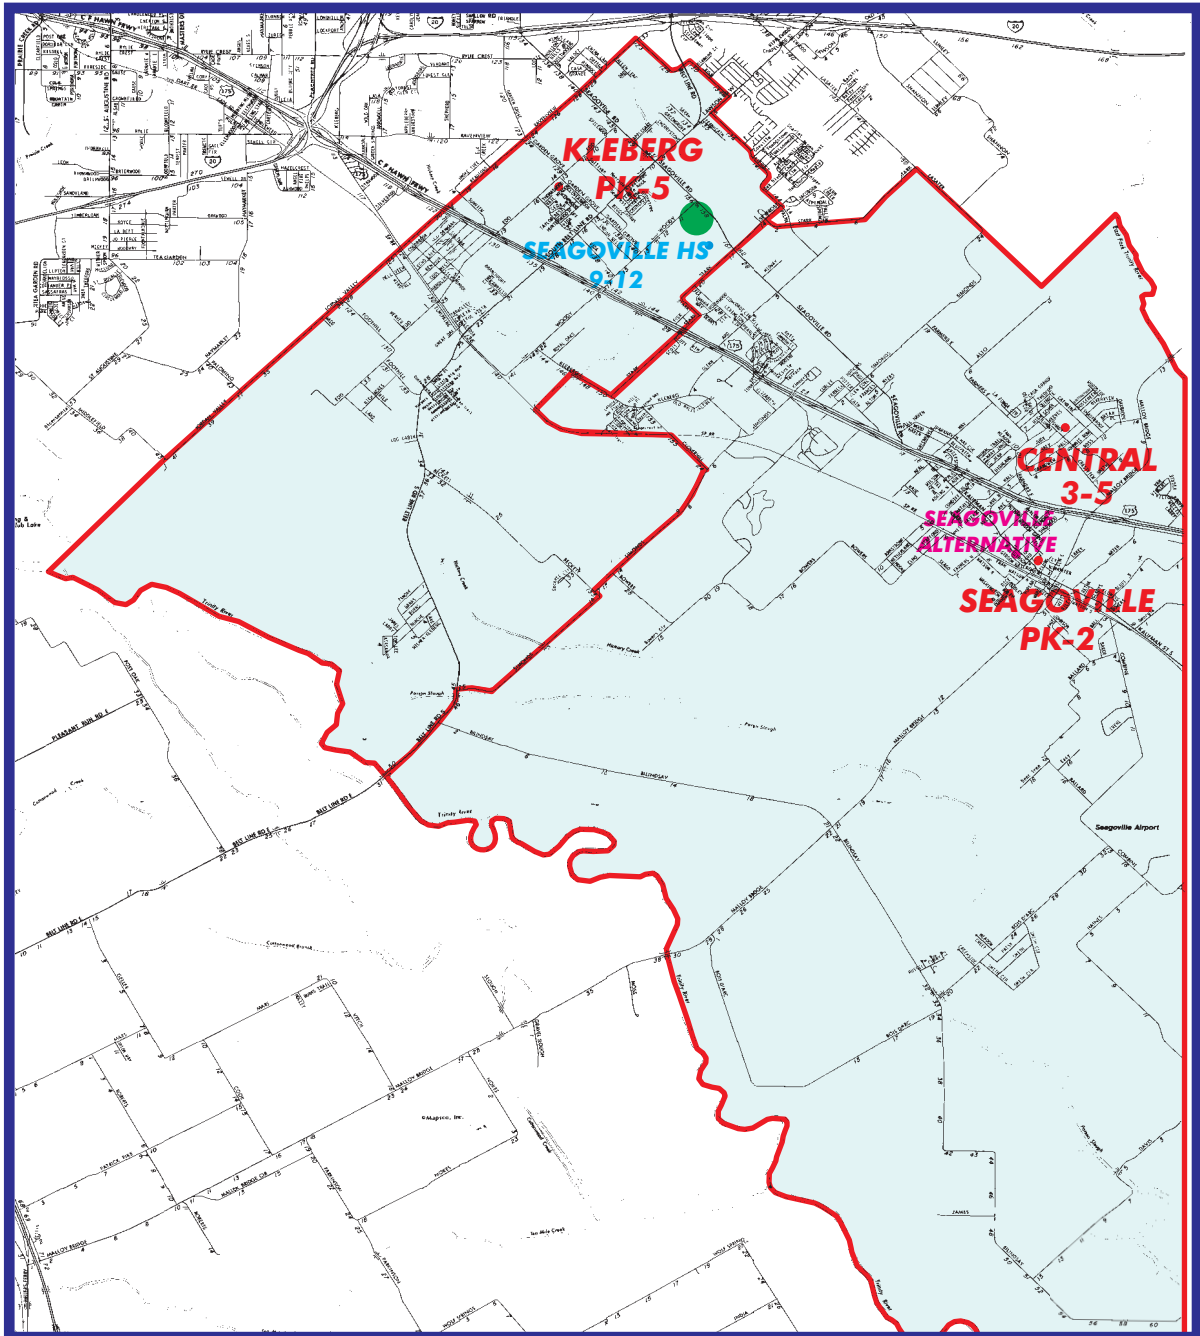

Fall 2007
Seagoville Middle School Attendance Zone
Grades 6-8

Outer boundary of zone may include students living on both sides of the street.