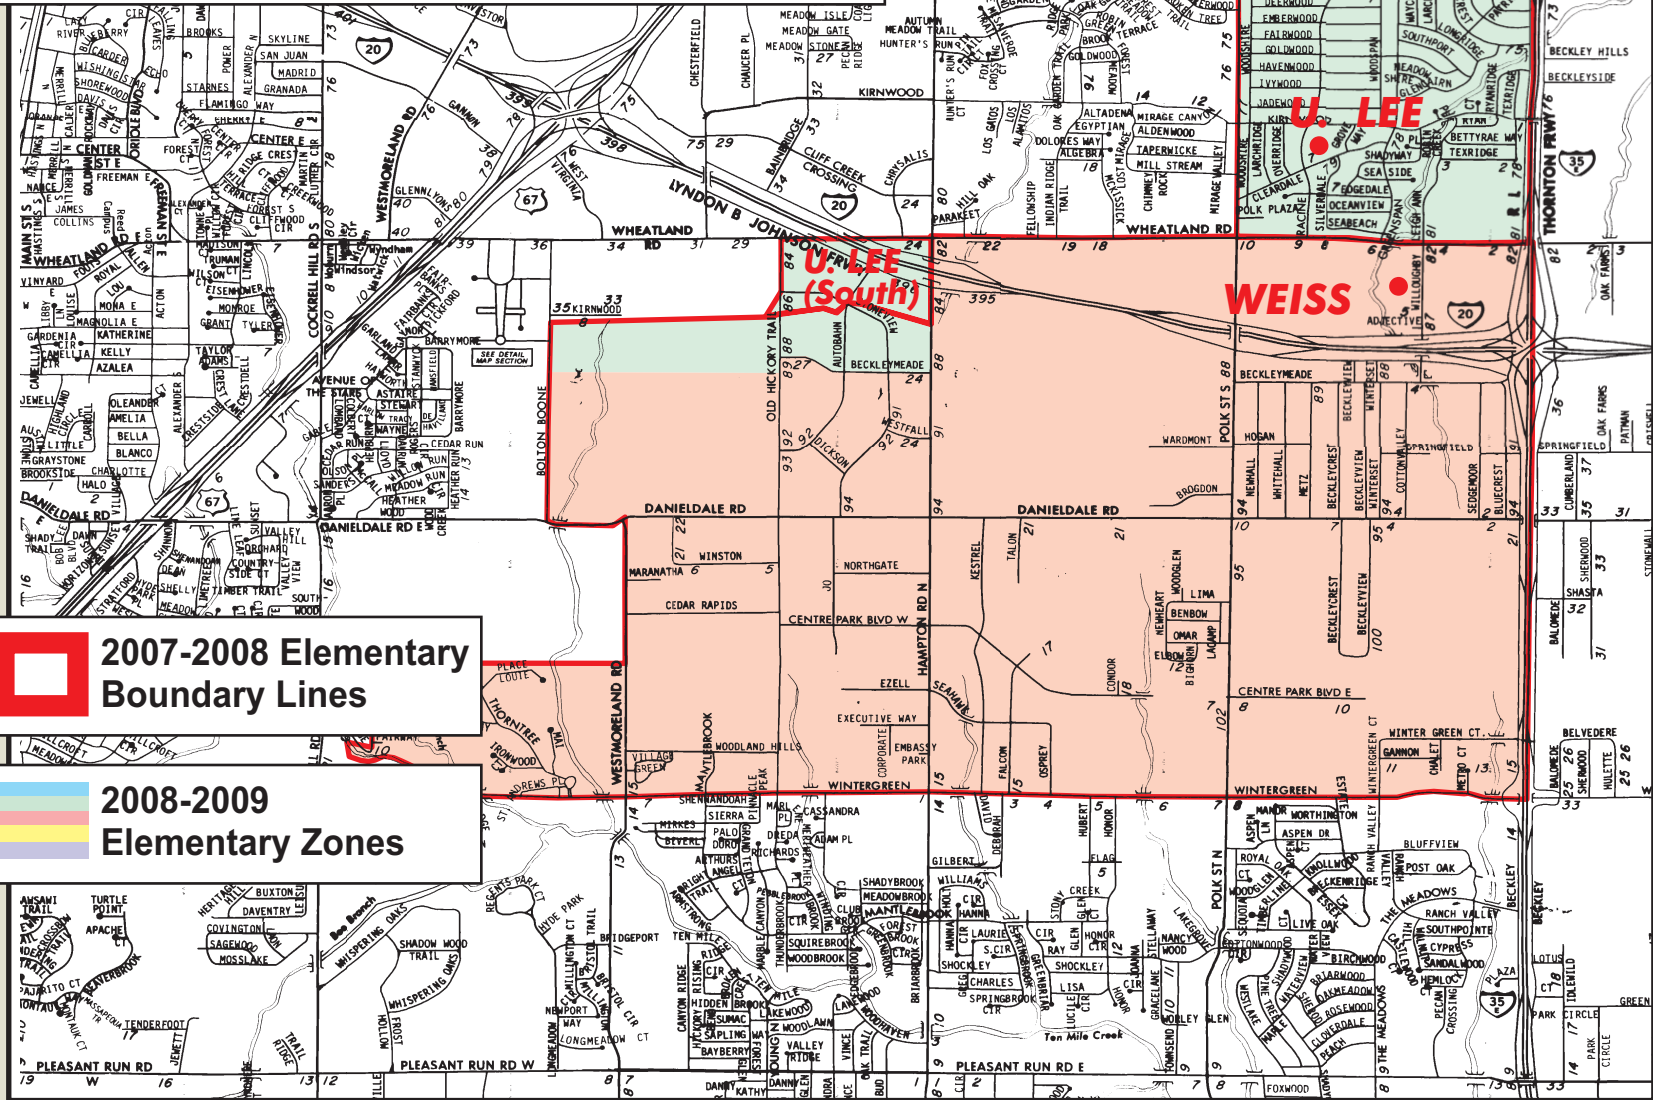

Chart 2

**Trustee District 6
Southwest Elementary Learning Community
Umpfrey Lee - Weiss
Elementary School Attendance Zones
for 2007-2008 and 2008-2009**

 **2007-2008 Elementary Boundary Lines**

 **2008-2009 Elementary Zones**