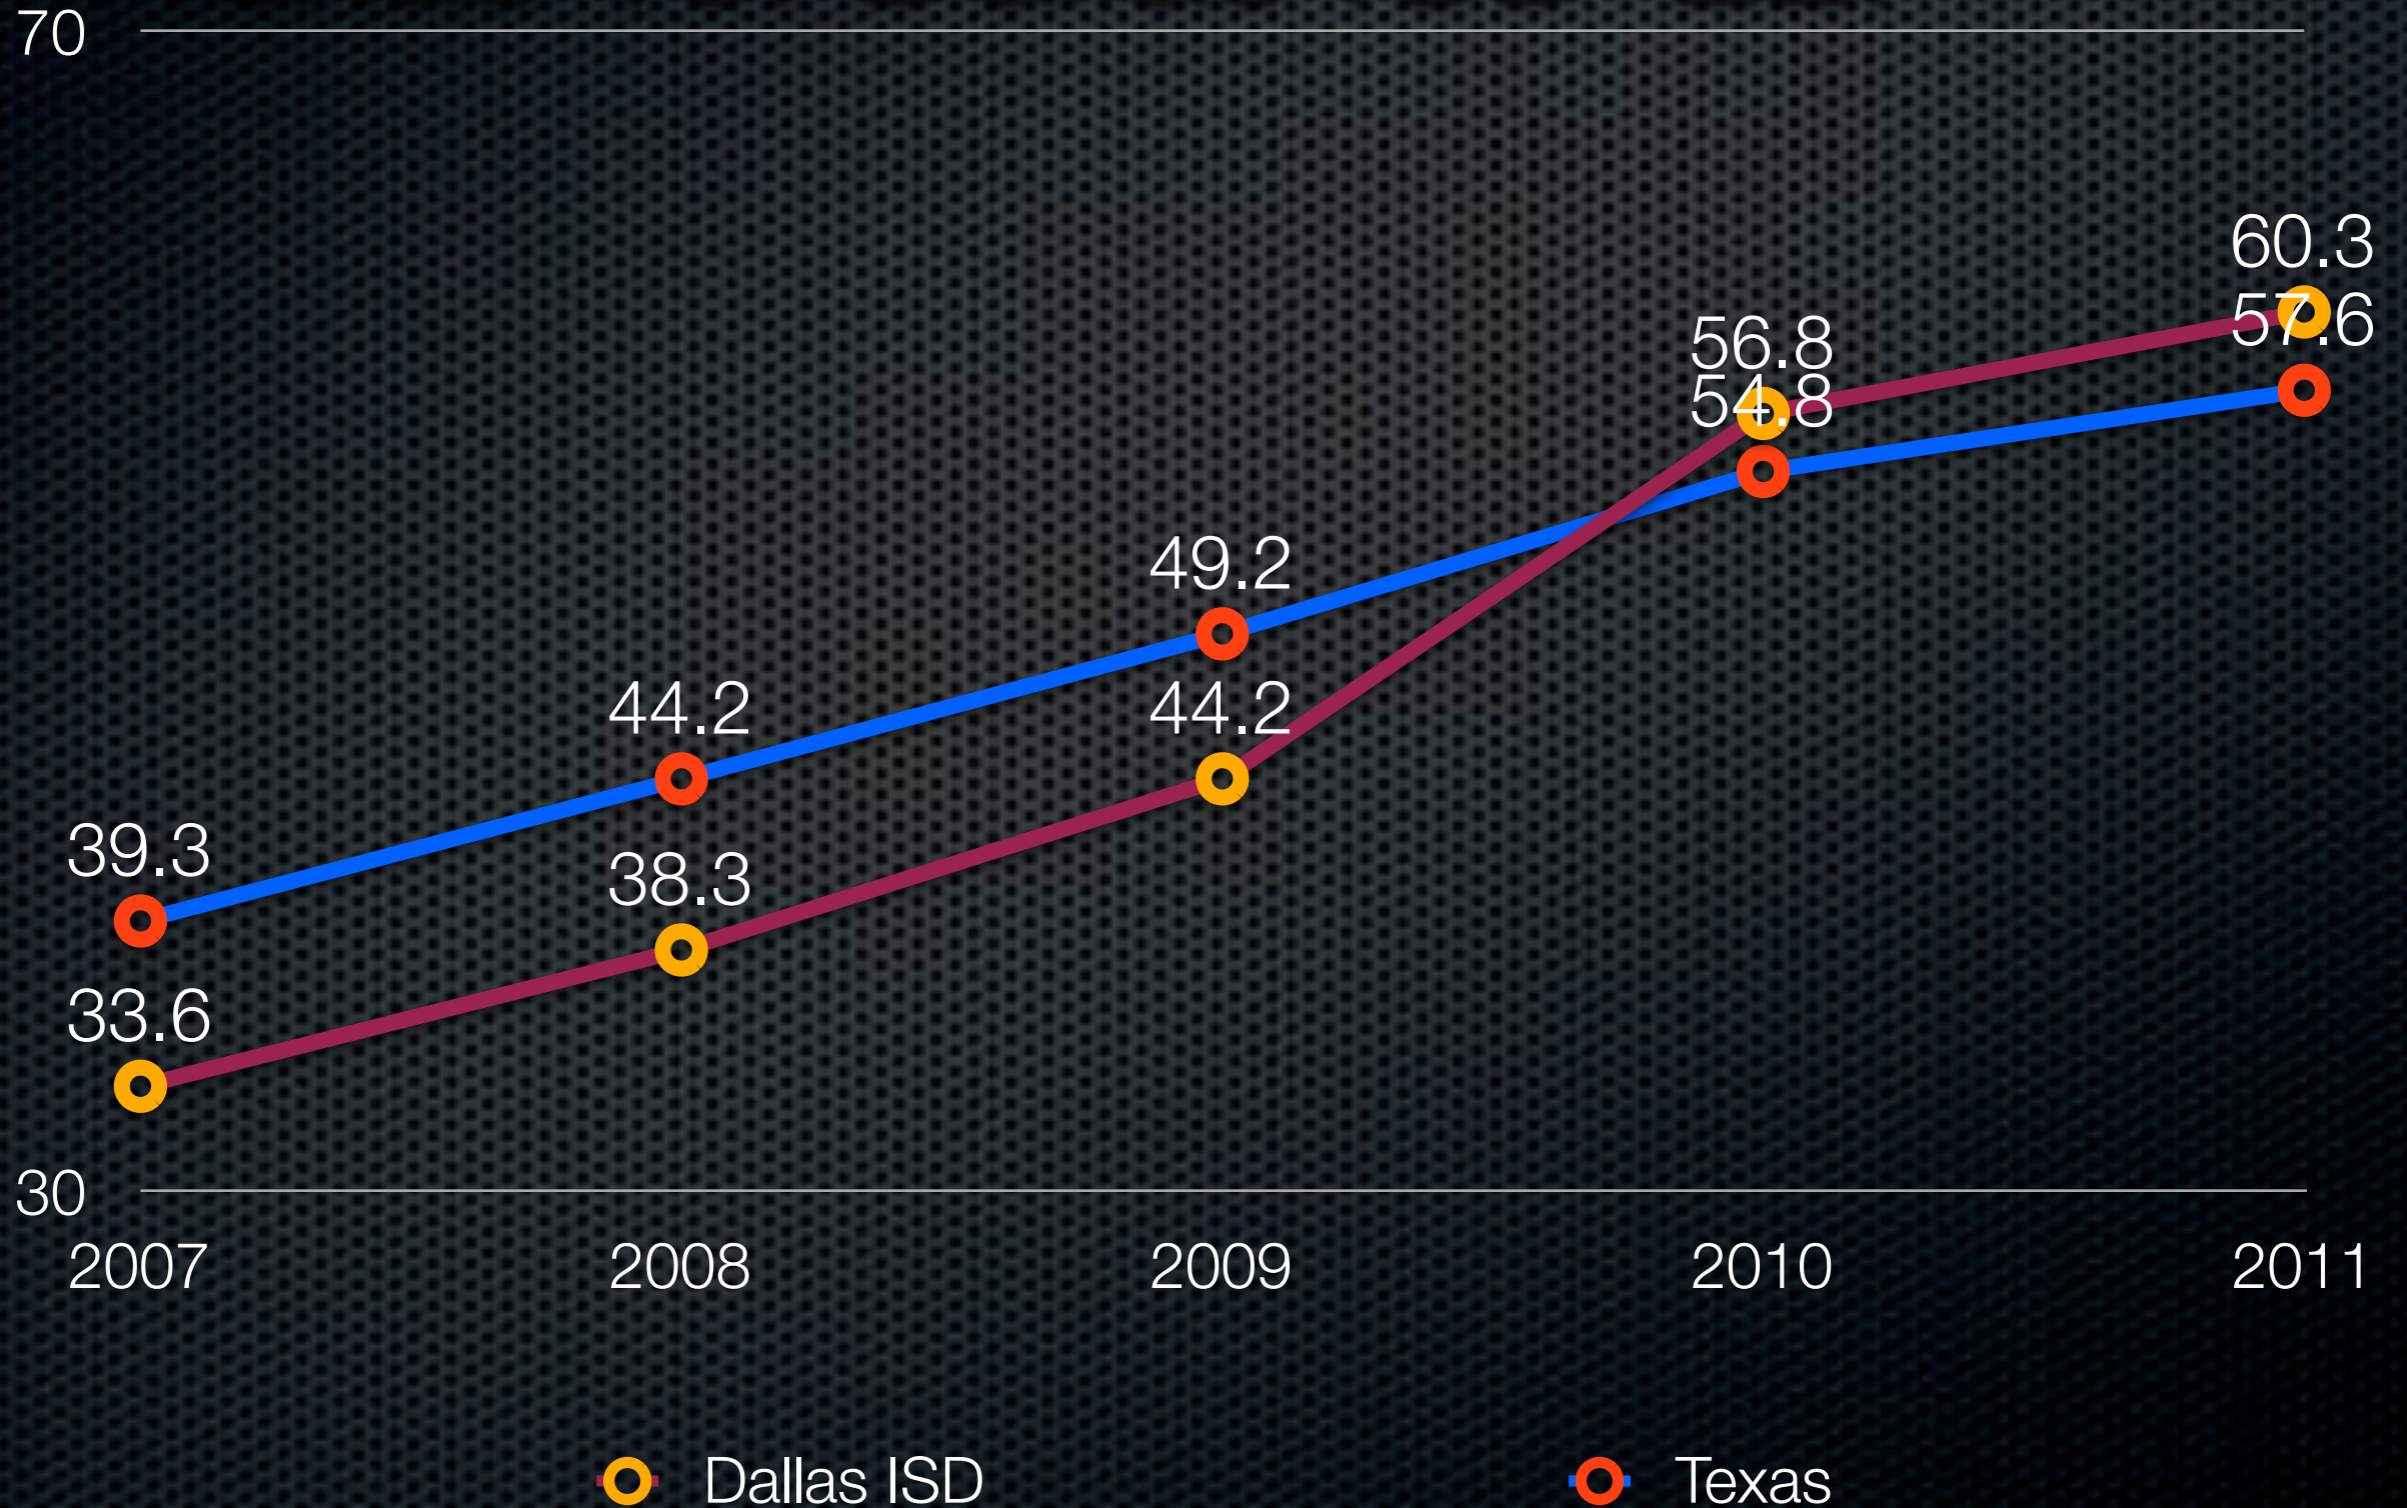

4-Year Graduation Rate Texas vs. Dallas ISD-LEP