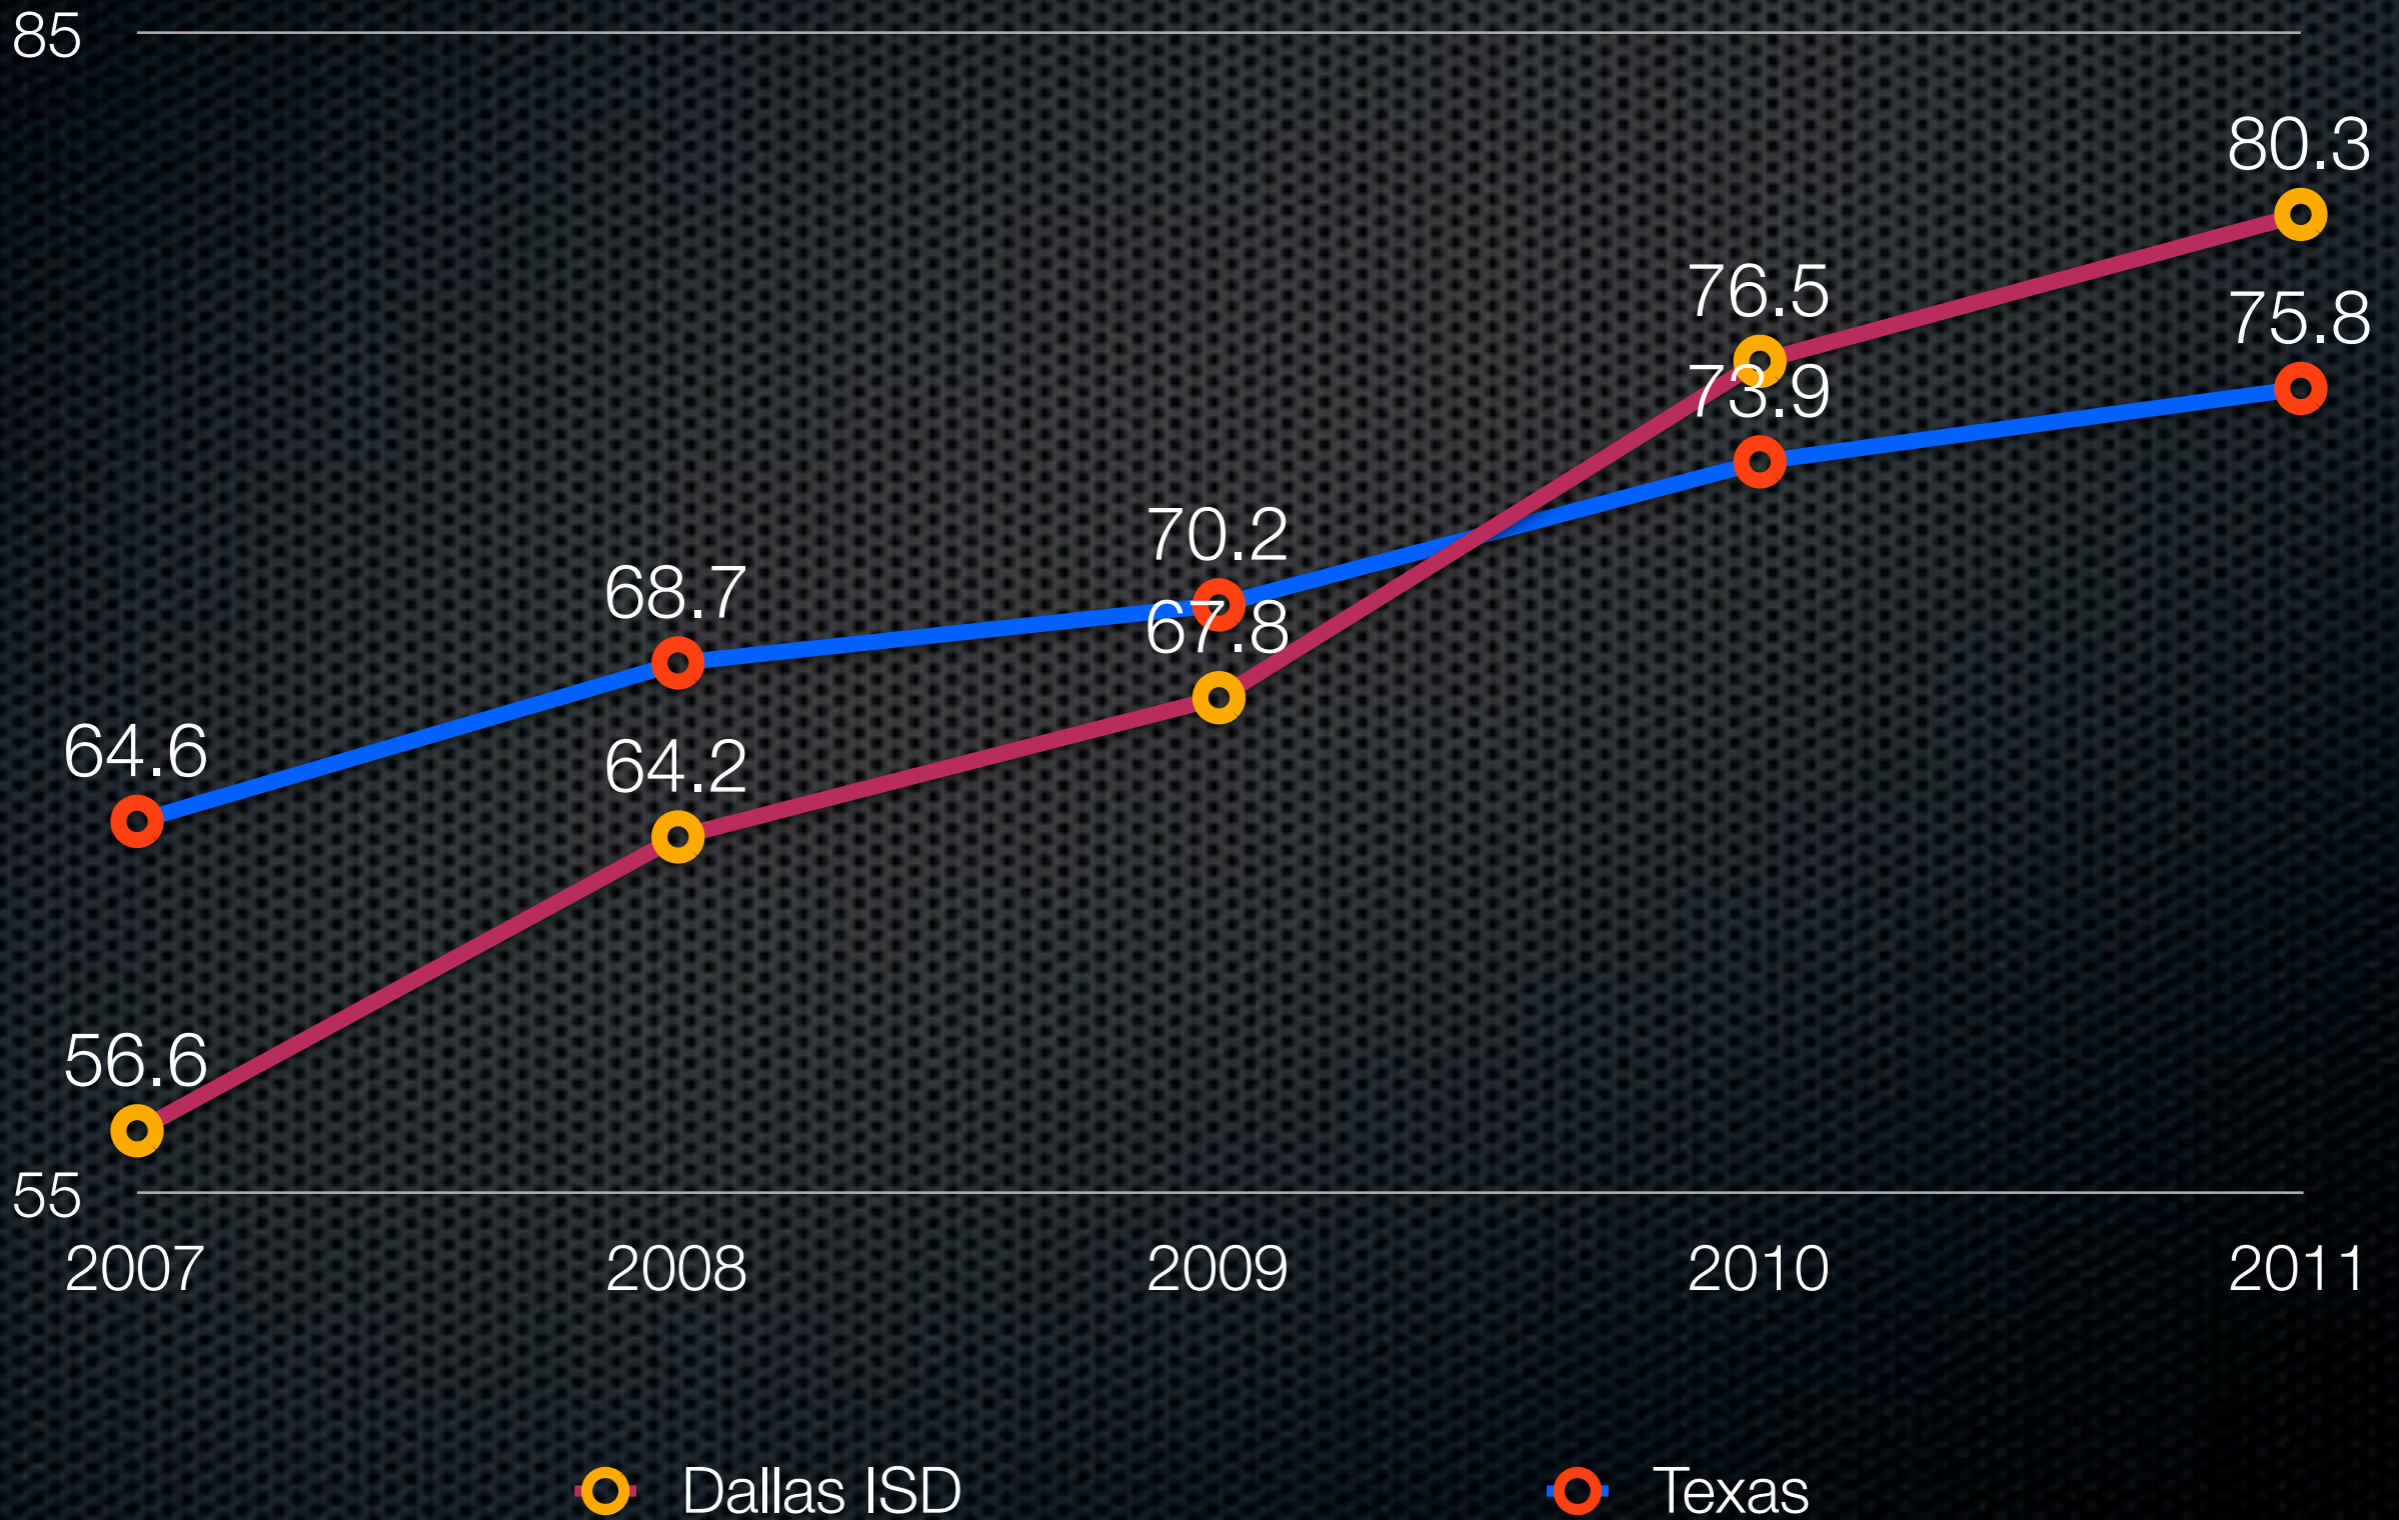

● State-Hisp

Source: Texas Education Agency

4-Year Graduation Rate Texas vs. Dallas ISD-LEP

Completion Rate

Texas vs. Dallas ISD-LEP

Dropout Rate

Dallas ISD vs. Texas

LEP Students