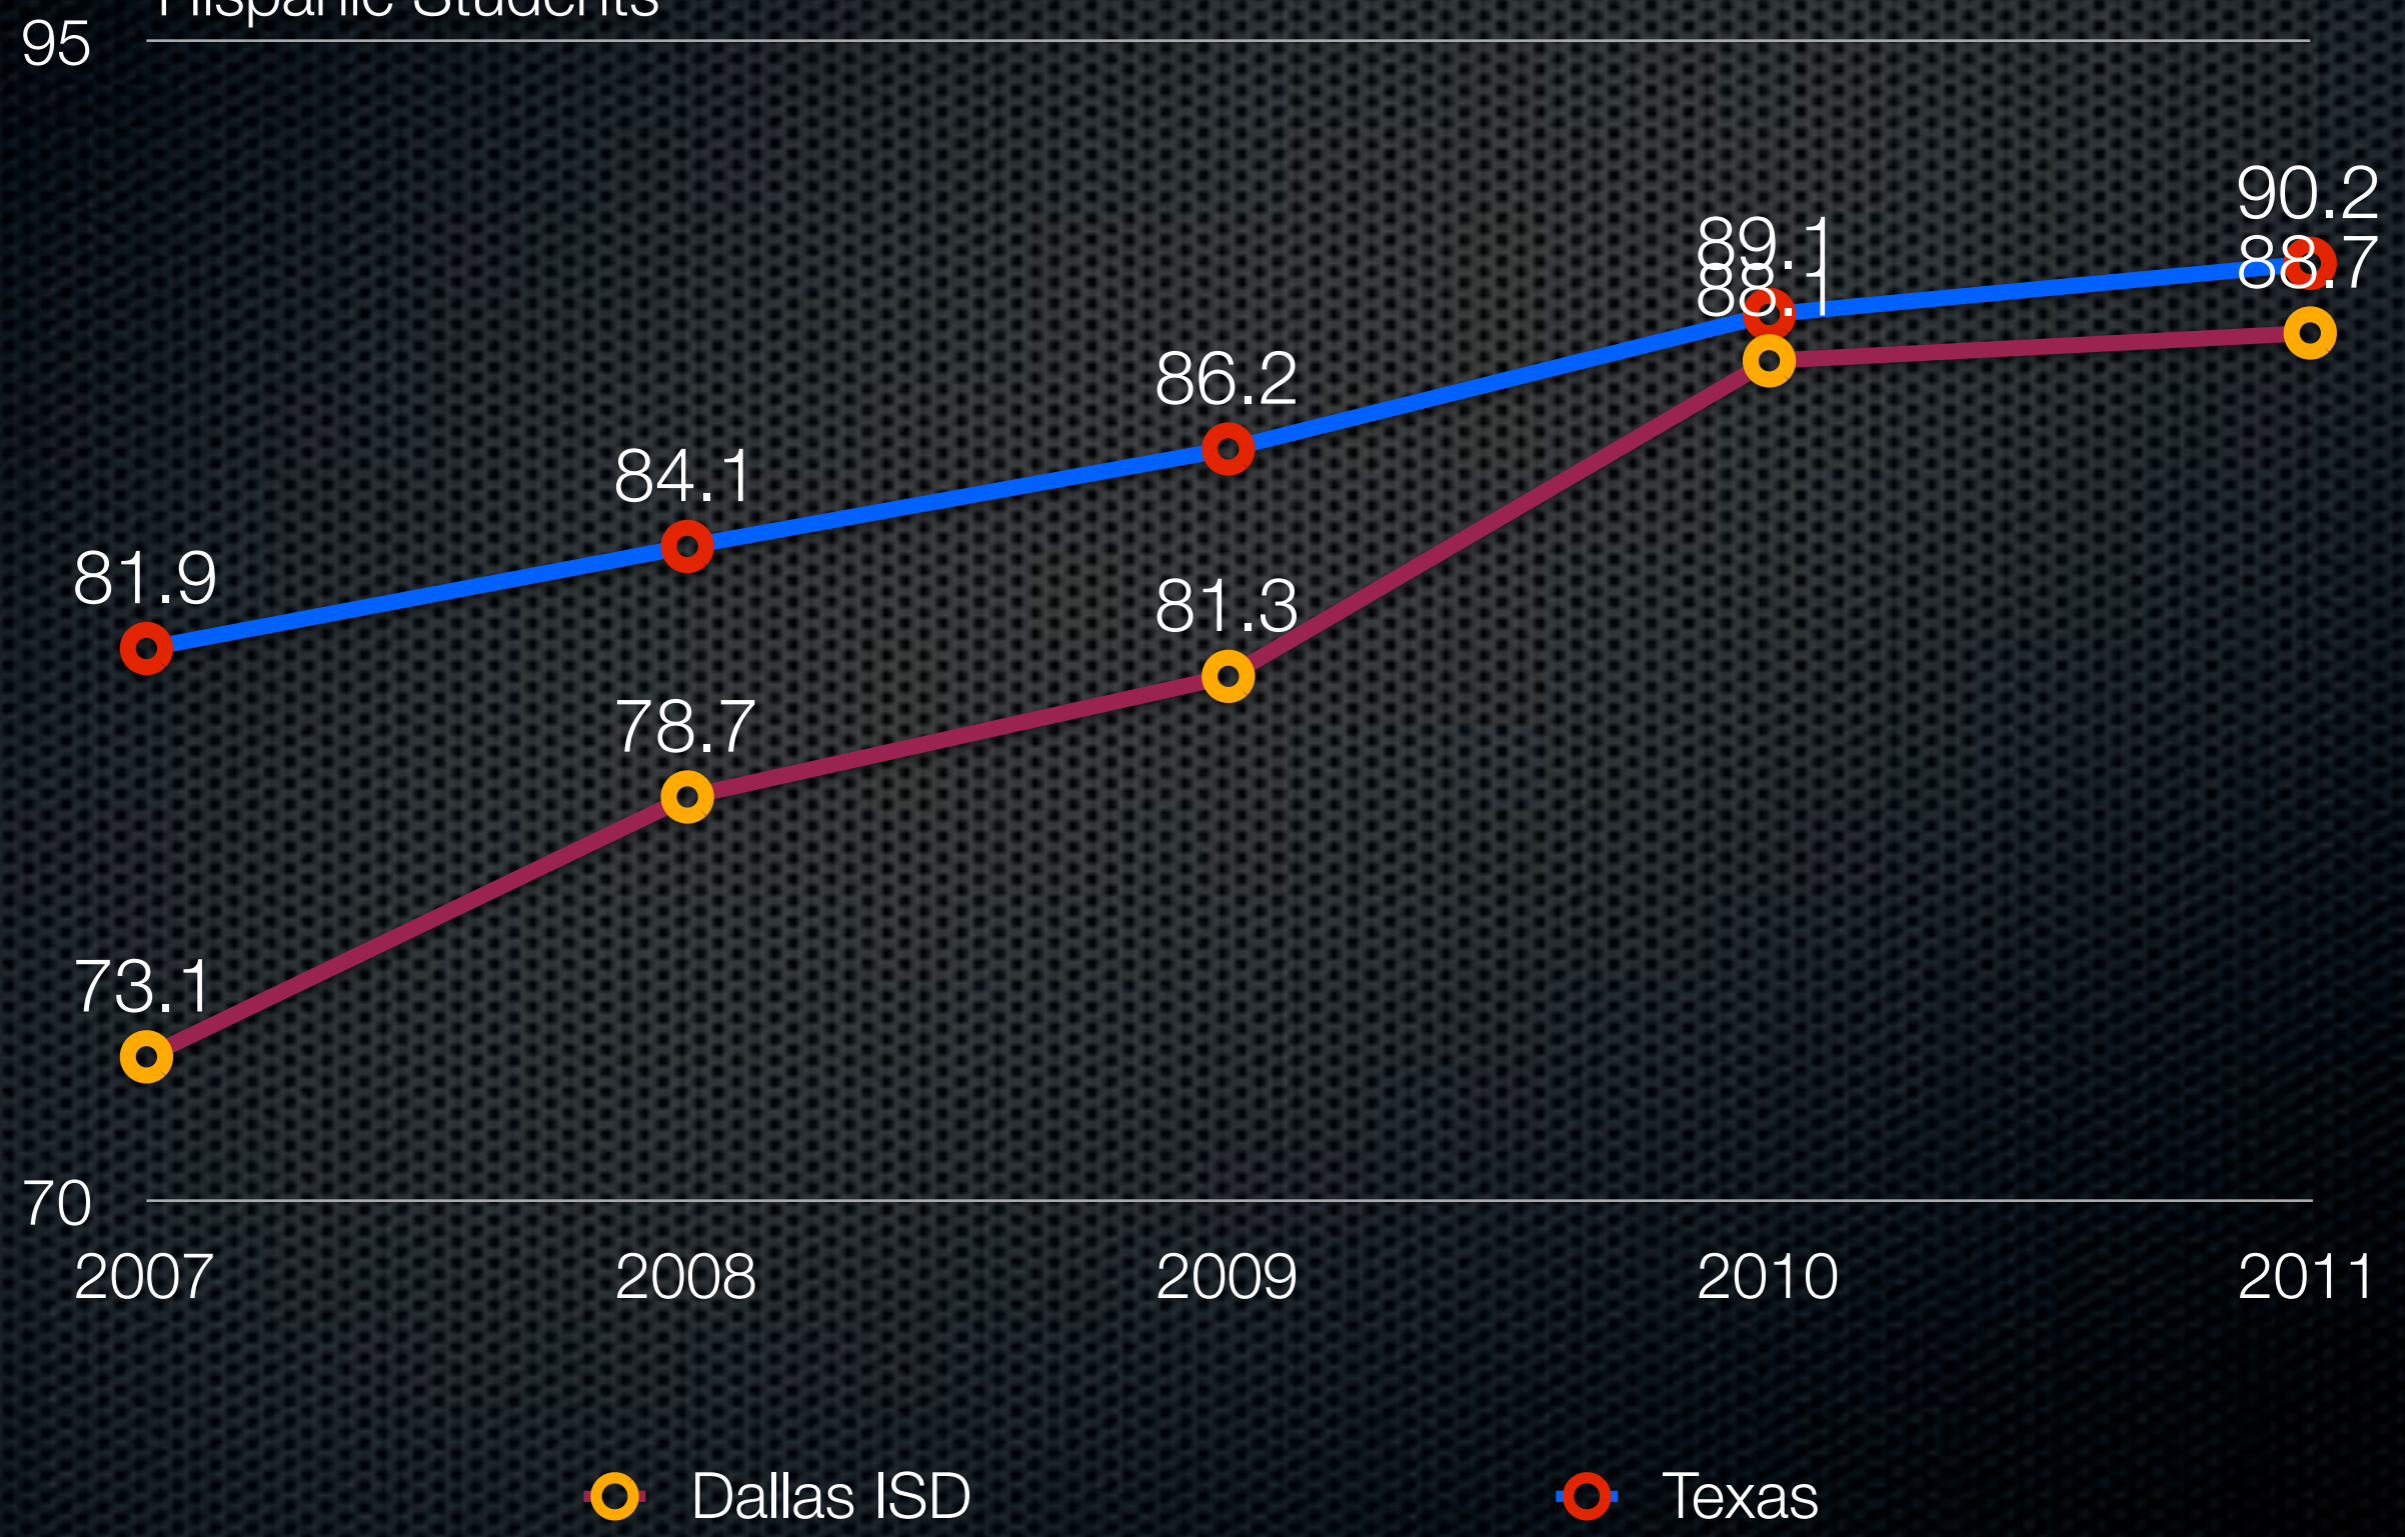

African American Students

4-Year Graduation Rate Texas vs. Dallas ISD

Hispanic Students

Completion Rate Texas vs. Dallas ISD

Hispanic Students

Dropout Rate Dallas ISD vs. Texas

Hispanic Students

● Dallas ISD Hispanic