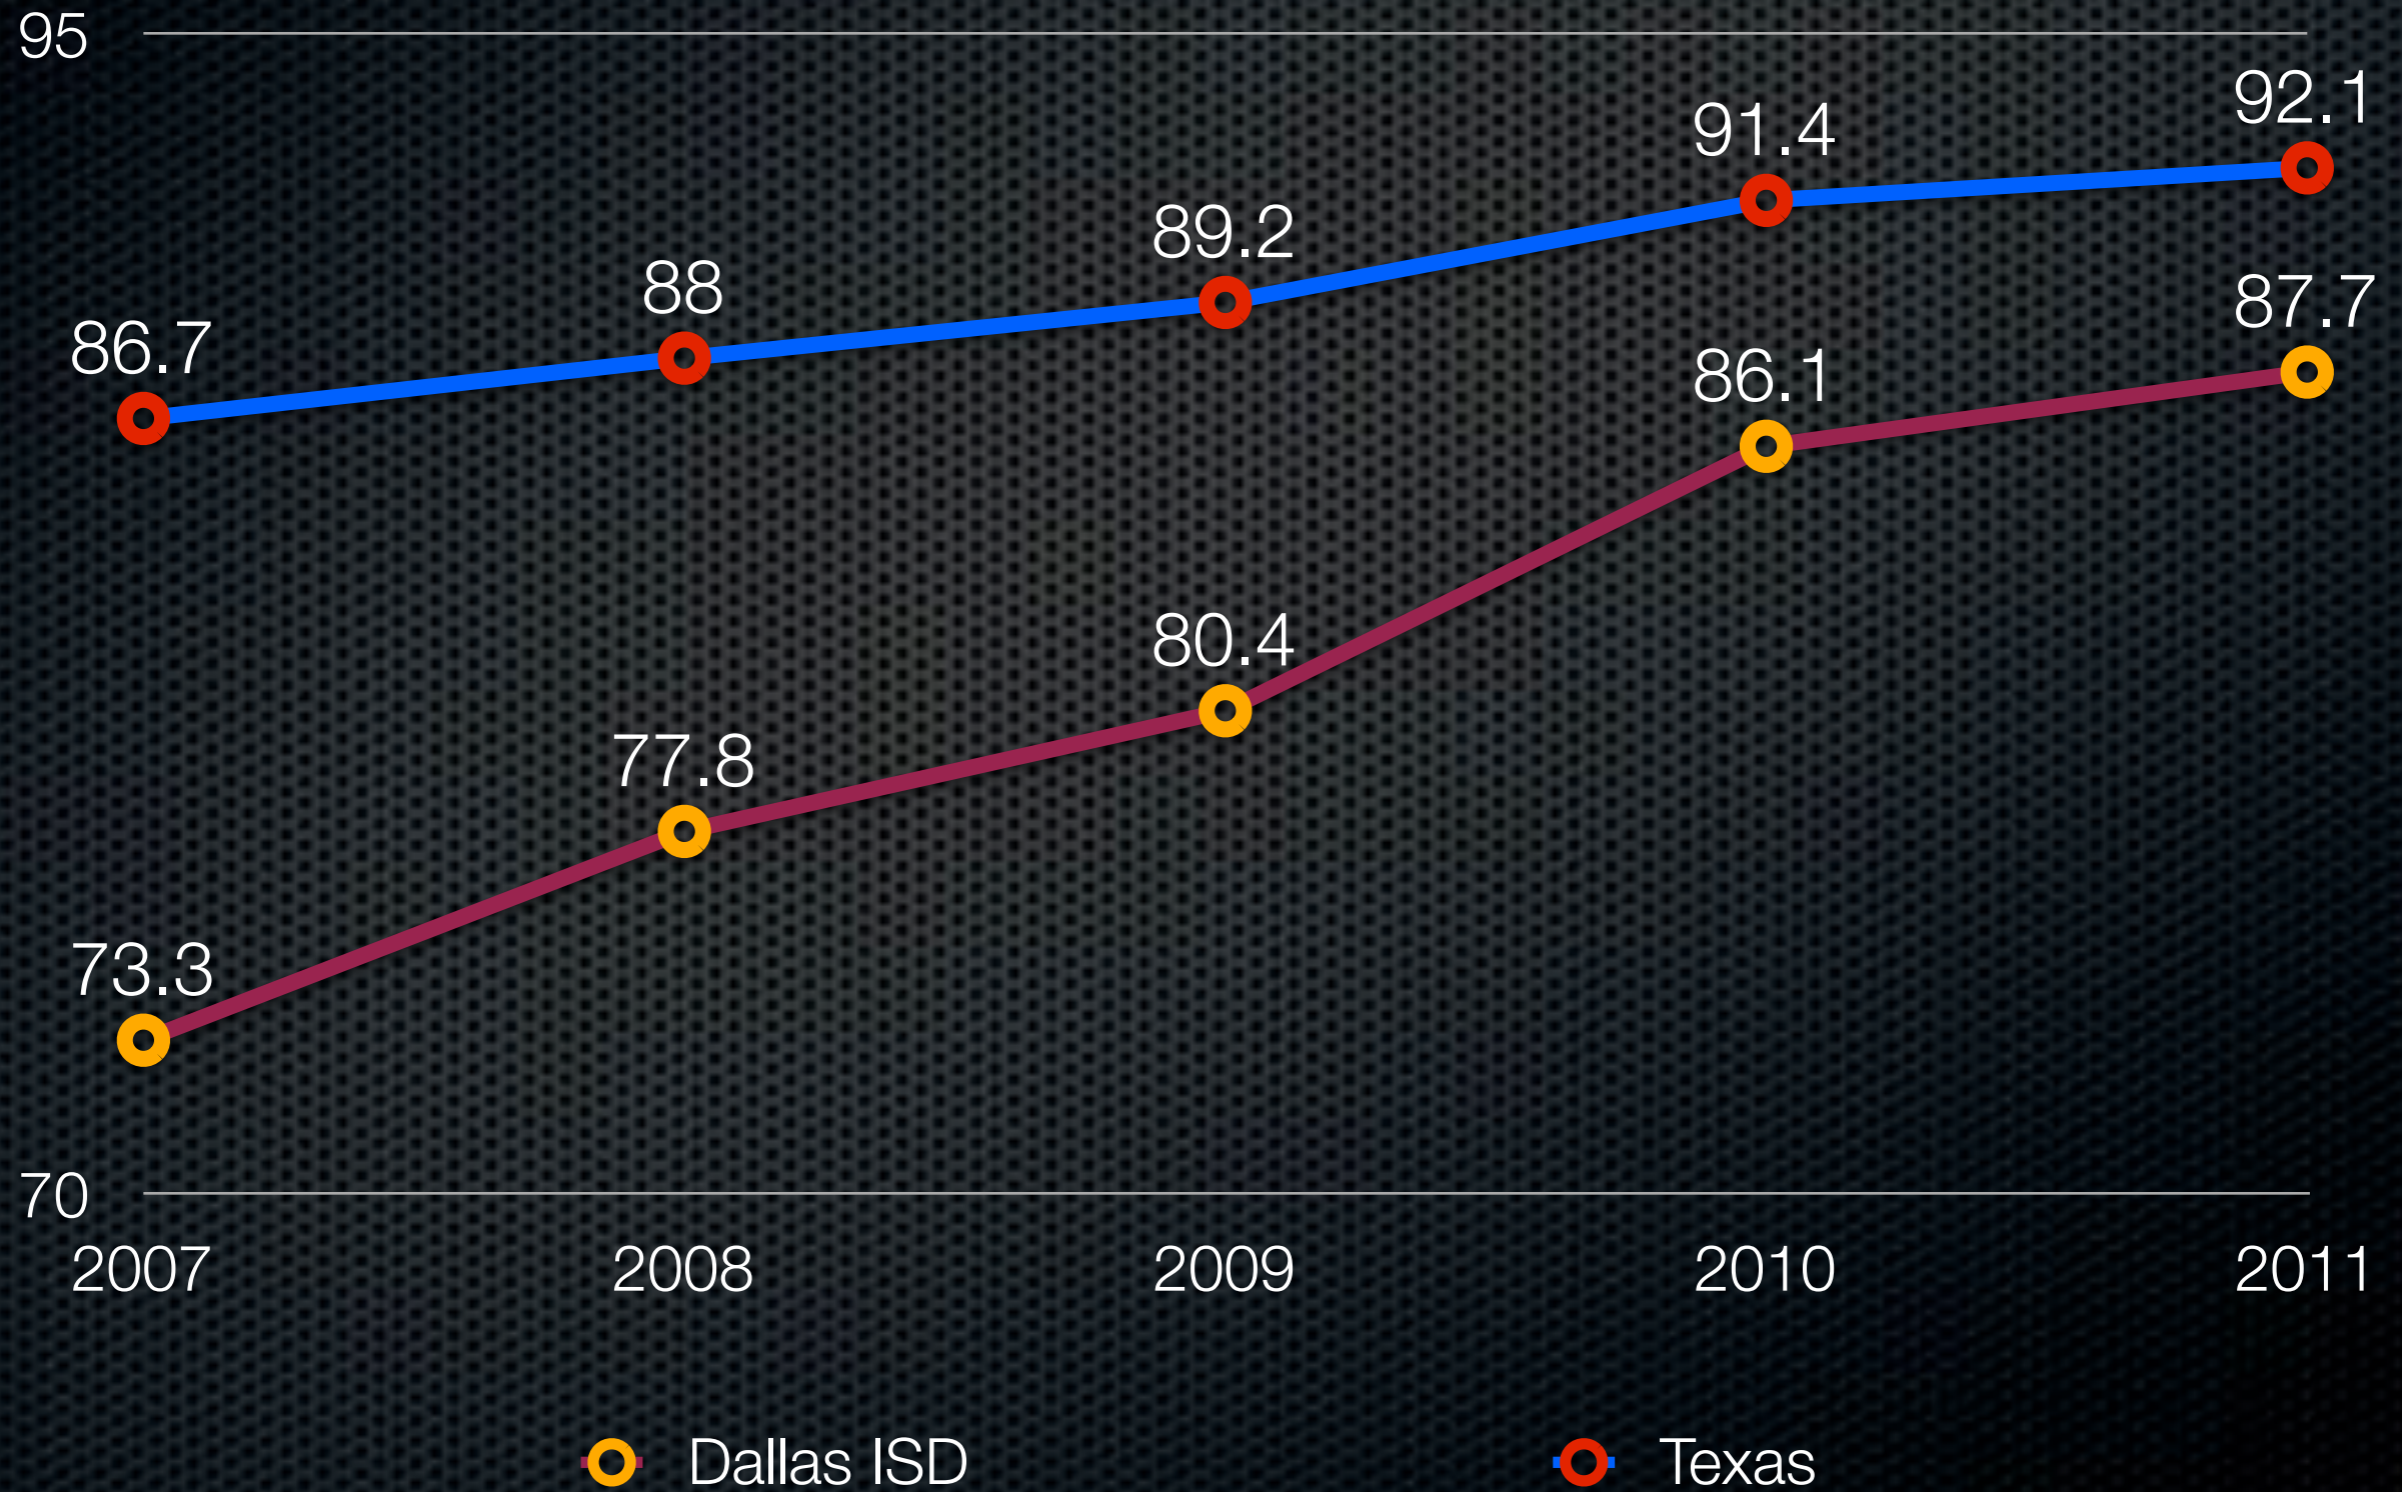

4-Year Graduation Rate

Texas vs. Dallas ISD

Completion Rate Texas vs. Dallas ISD

Dropout Rate

Dallas ISD vs. Texas

All Students

● Dallas ISD

● State

Source: Texas Education Agency

4-Year Graduation Rate Texas vs. Dallas ISD

African-American Students

Completion Rate Texas vs. Dallas ISD

African-American Students

95

Dropout Rate

Dallas ISD vs. Texas