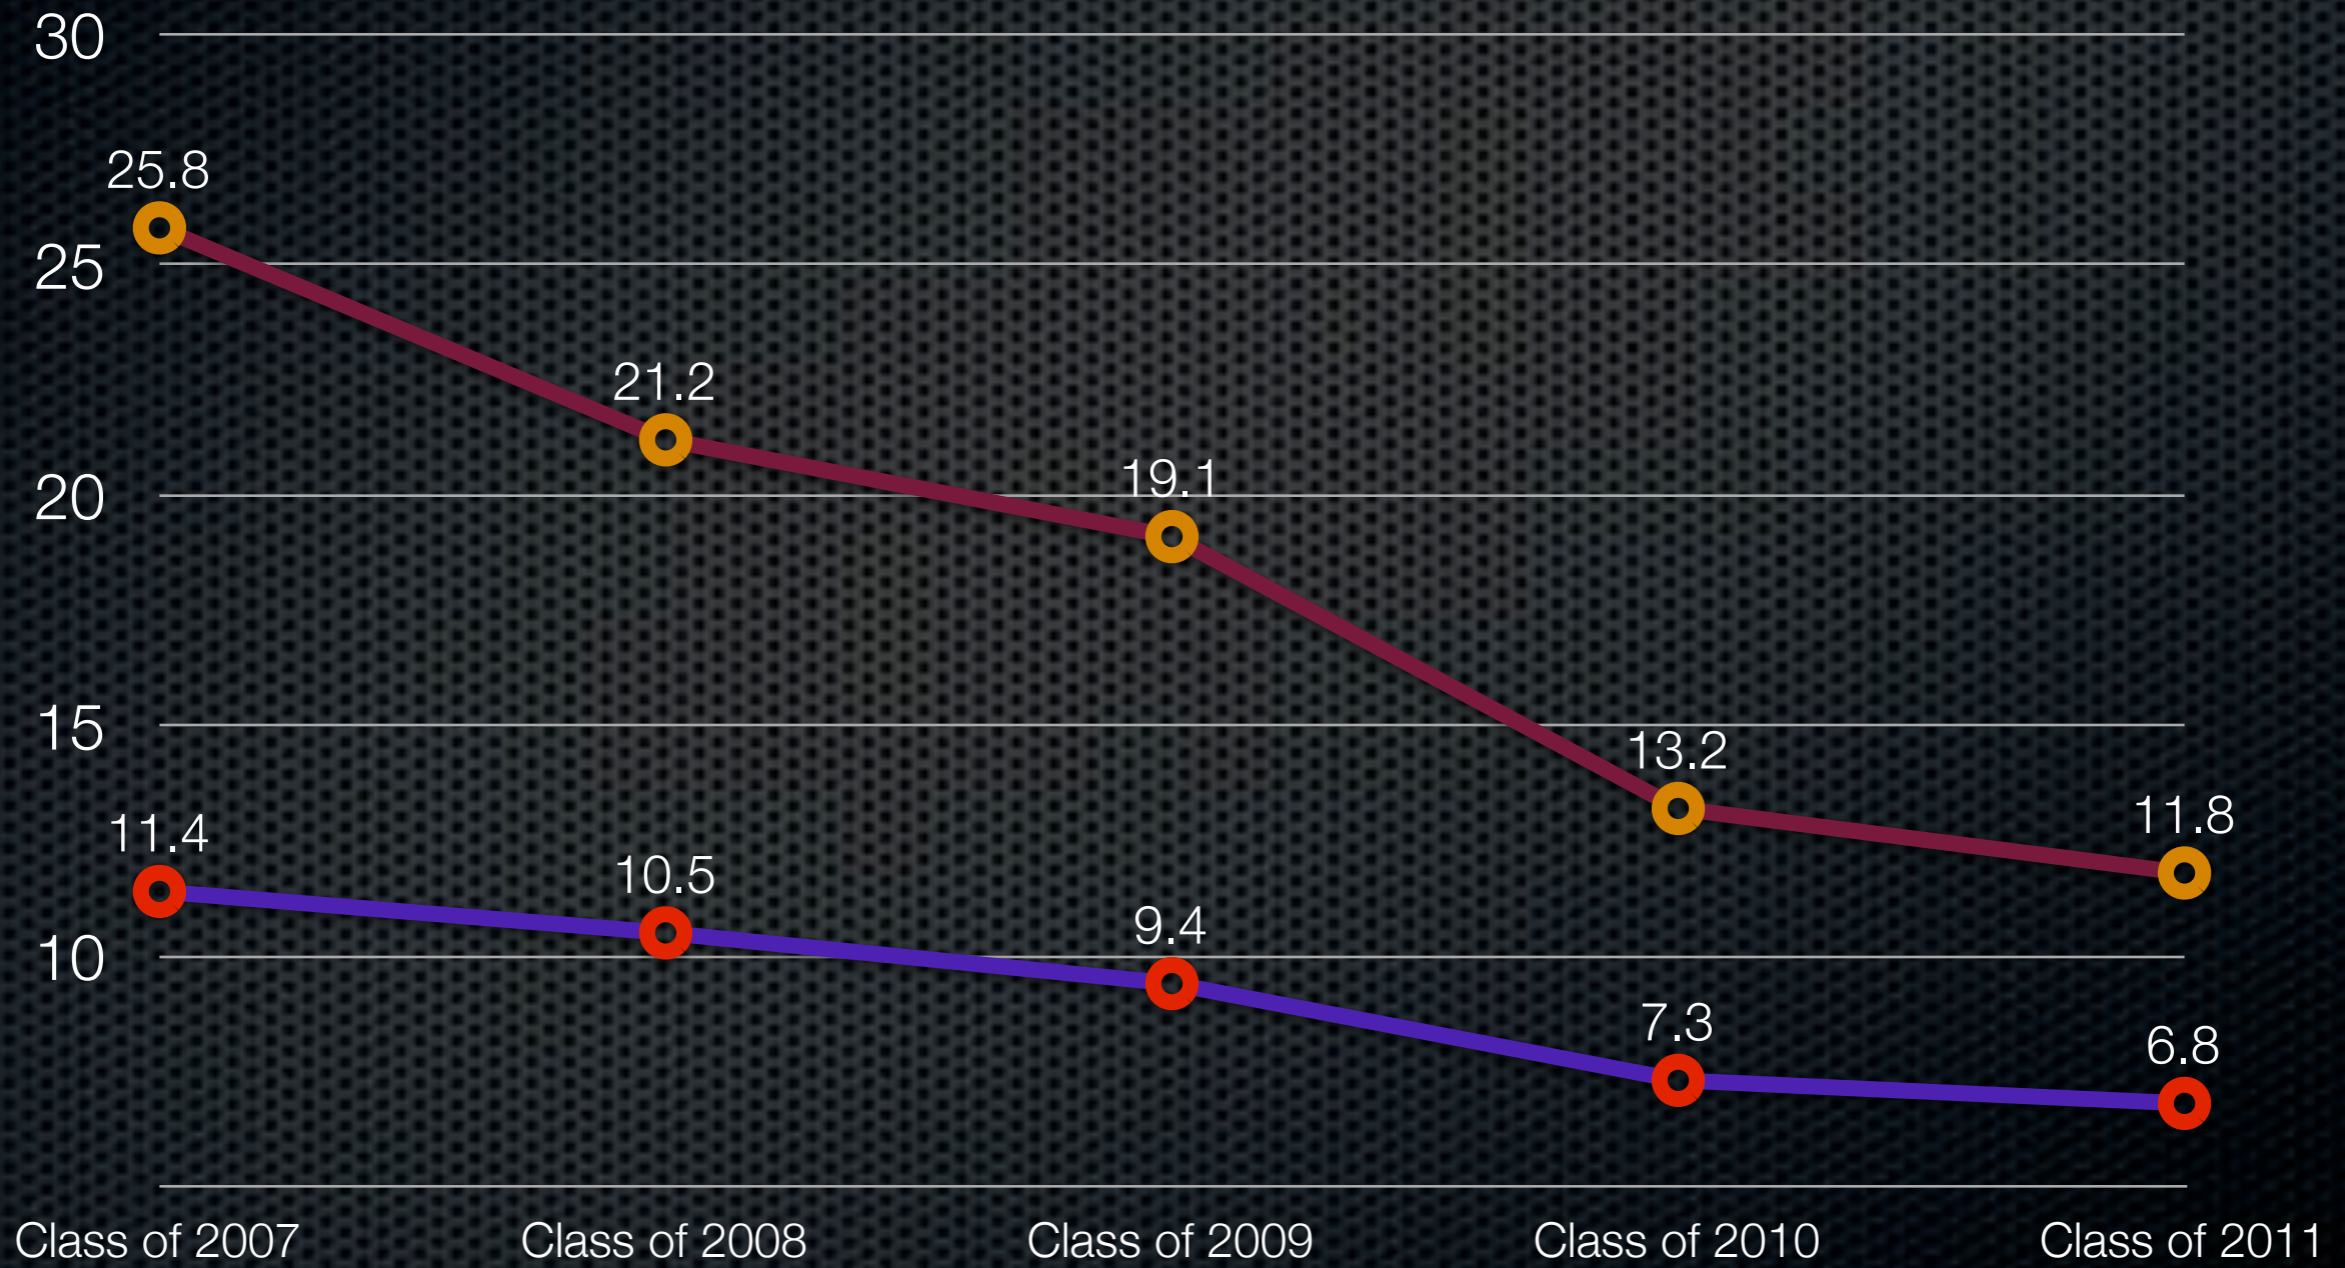

4-Year Graduation Rate

Texas vs. Dallas ISD

Completion Rate Texas vs. Dallas ISD

Dropout Rate

Dallas ISD vs. Texas

All Students

● Dallas ISD

● State

Source: Texas Education Agency

4-Year Graduation Rate Texas vs. Dallas ISD

African-American Students

Completion Rate Texas vs. Dallas ISD

African-American Students

95

Dropout Rate

Dallas ISD vs. Texas