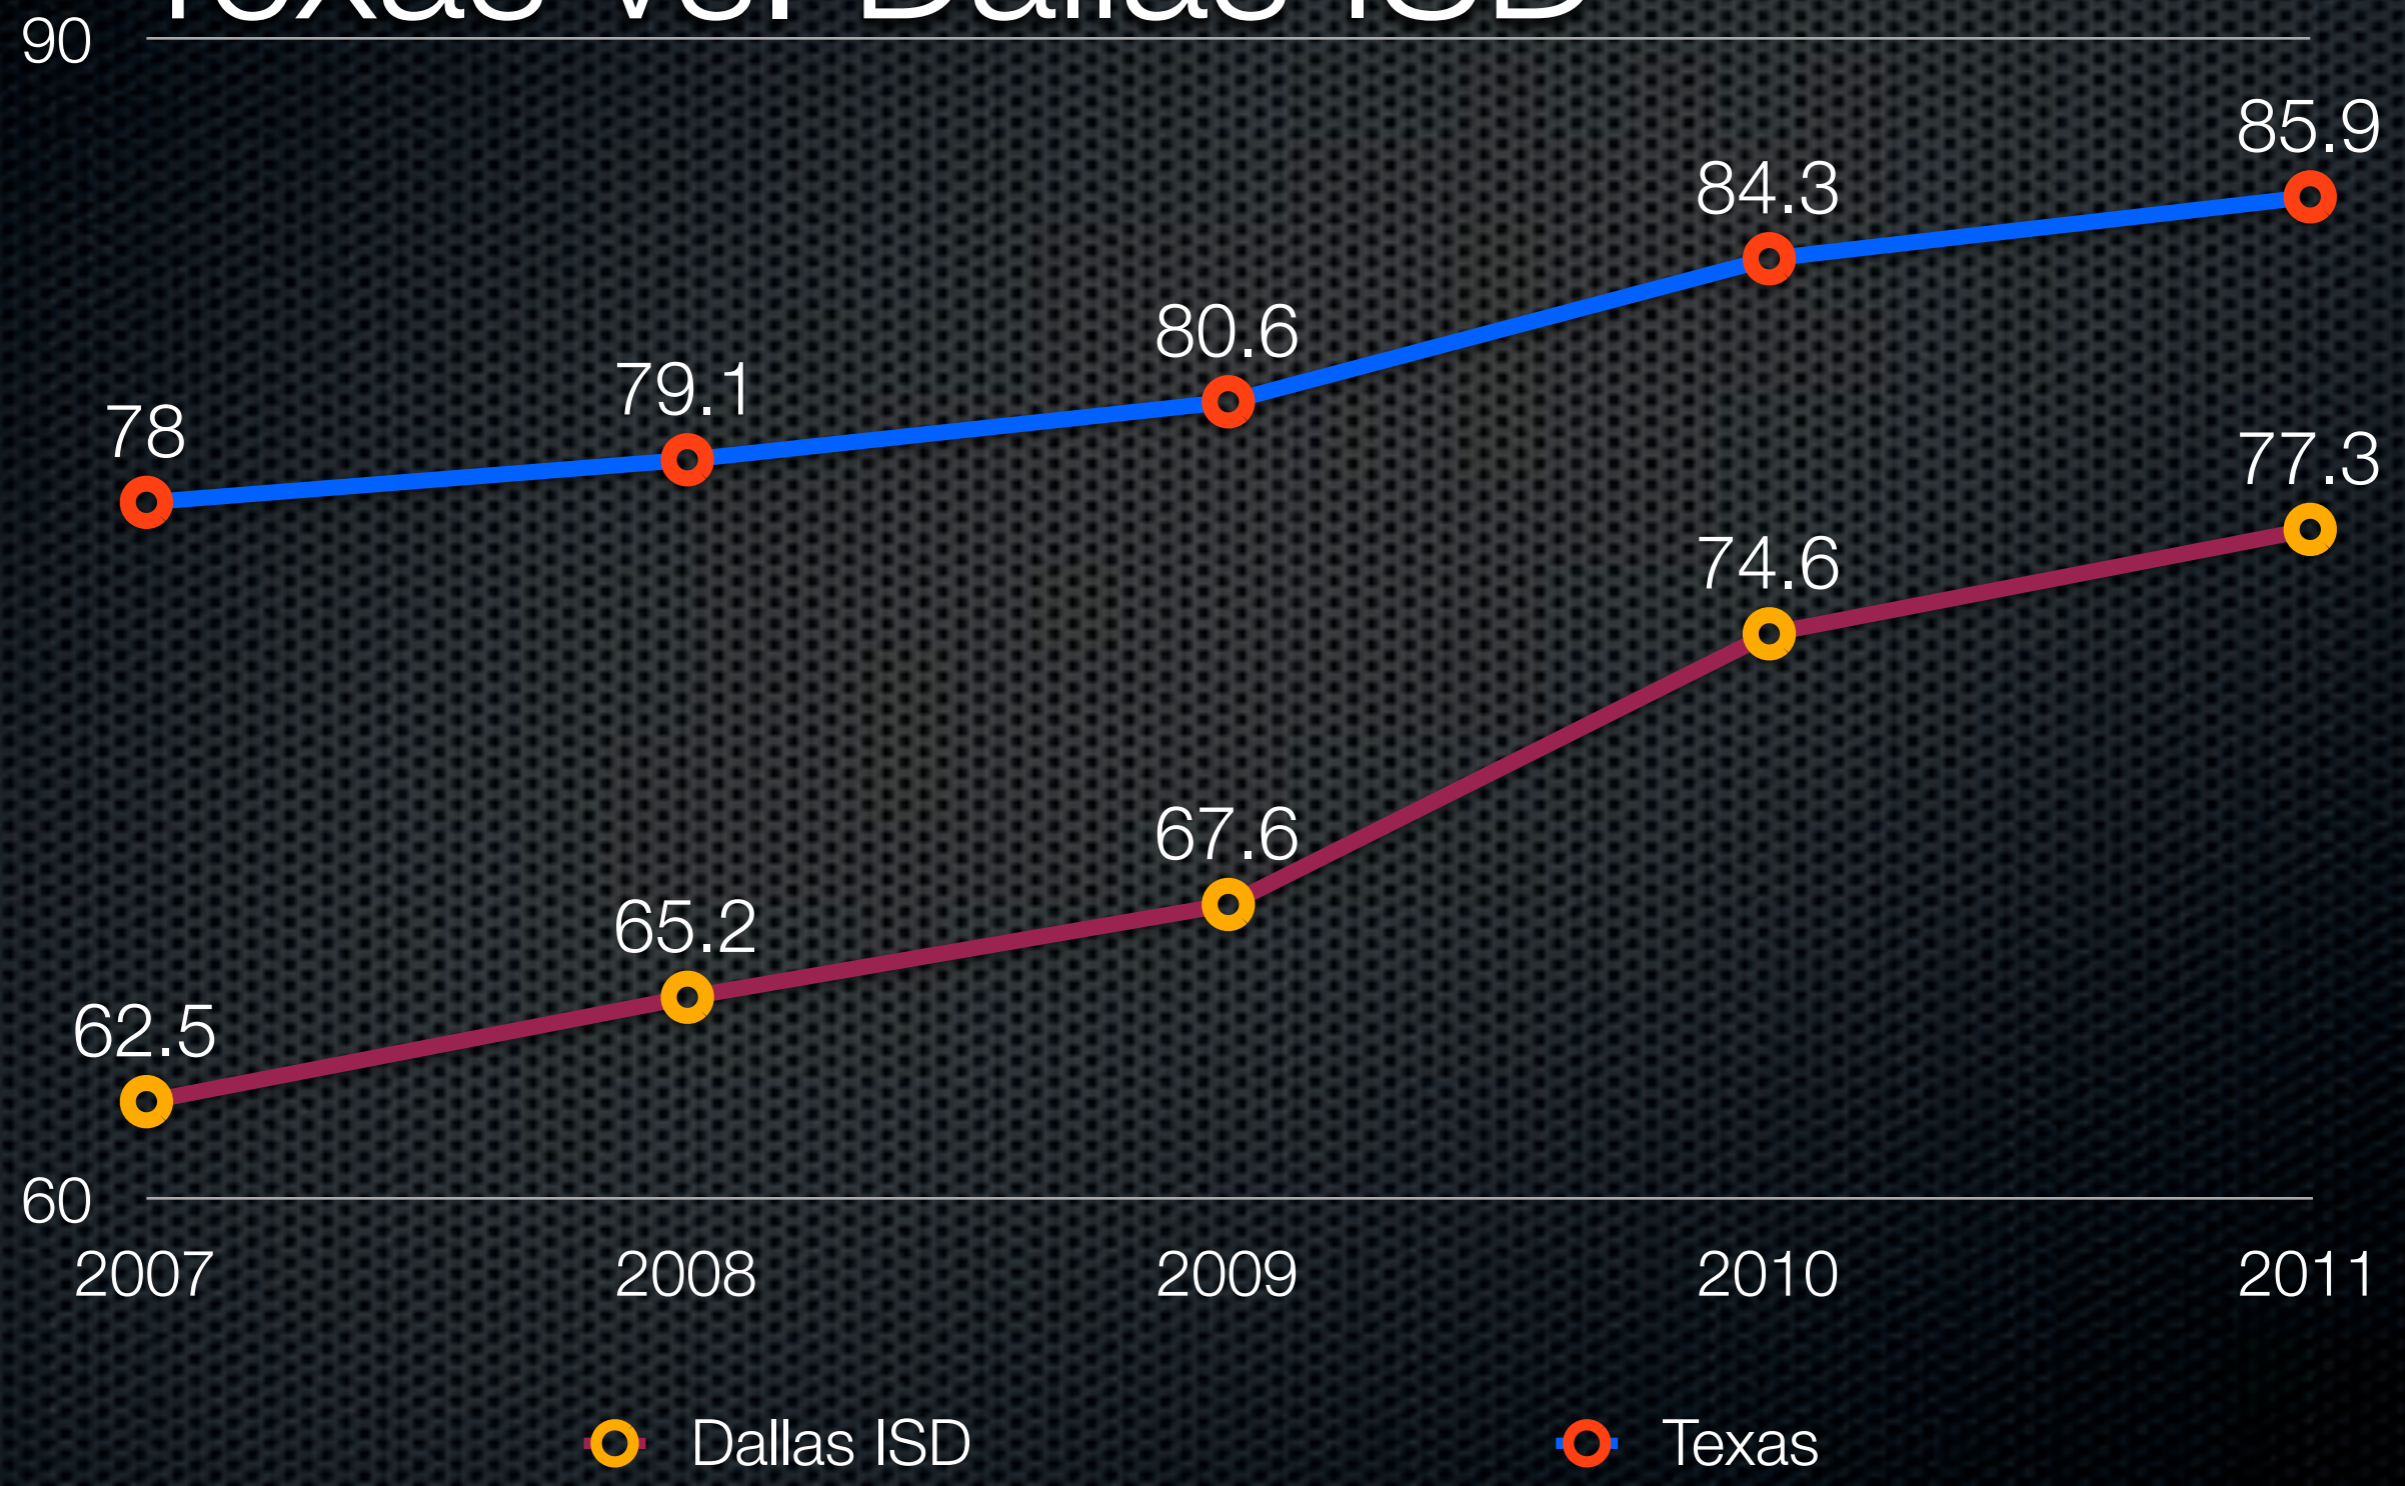

4-Year Graduation Rate

Texas vs. Dallas ISD

Completion Rate Texas vs. Dallas ISD

Dropout Rate

Dallas ISD vs. Texas

All Students

● Dallas ISD

● State

Source: Texas Education Agency

4-Year Graduation Rate Texas vs. Dallas ISD

African-American Students

Completion Rate Texas vs. Dallas ISD

African-American Students

95

Dropout Rate

Dallas ISD vs. Texas