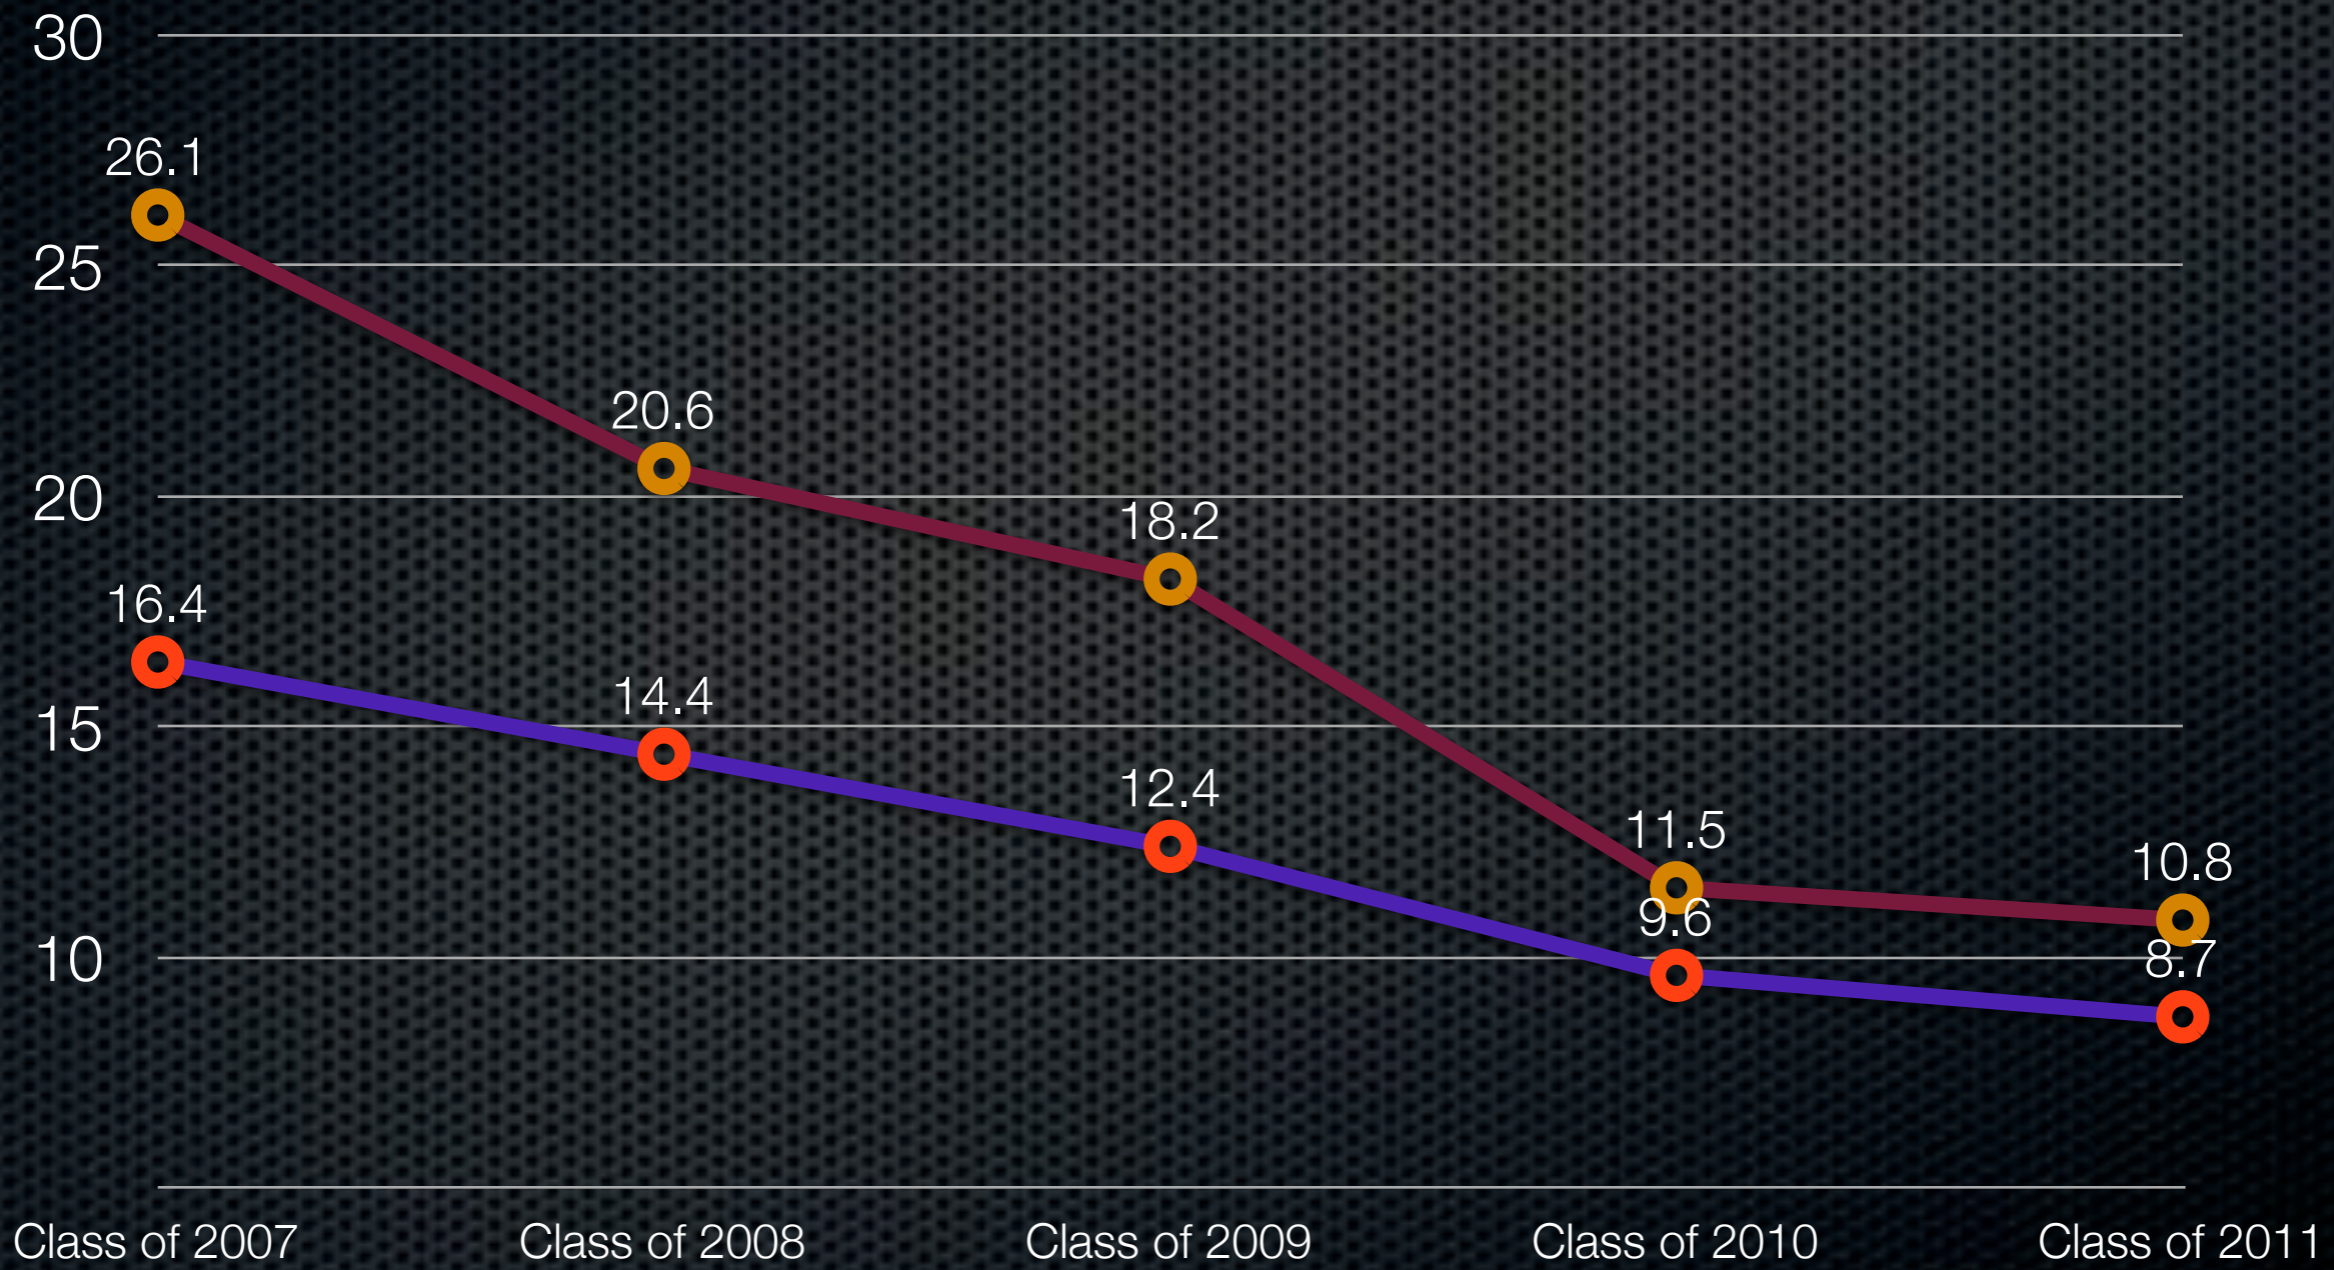

Source: Texas Education Agency

4-Year Graduation Rate Texas vs. Dallas ISD

African-American Students

Completion Rate Texas vs. Dallas ISD

African-American Students

95

Dropout Rate

Dallas ISD vs. Texas

African American Students

4-Year Graduation Rate Texas vs. Dallas ISD

Hispanic Students

Completion Rate Texas vs. Dallas ISD

Hispanic Students

Dropout Rate Dallas ISD vs. Texas

Hispanic Students

● Dallas ISD Hispanic