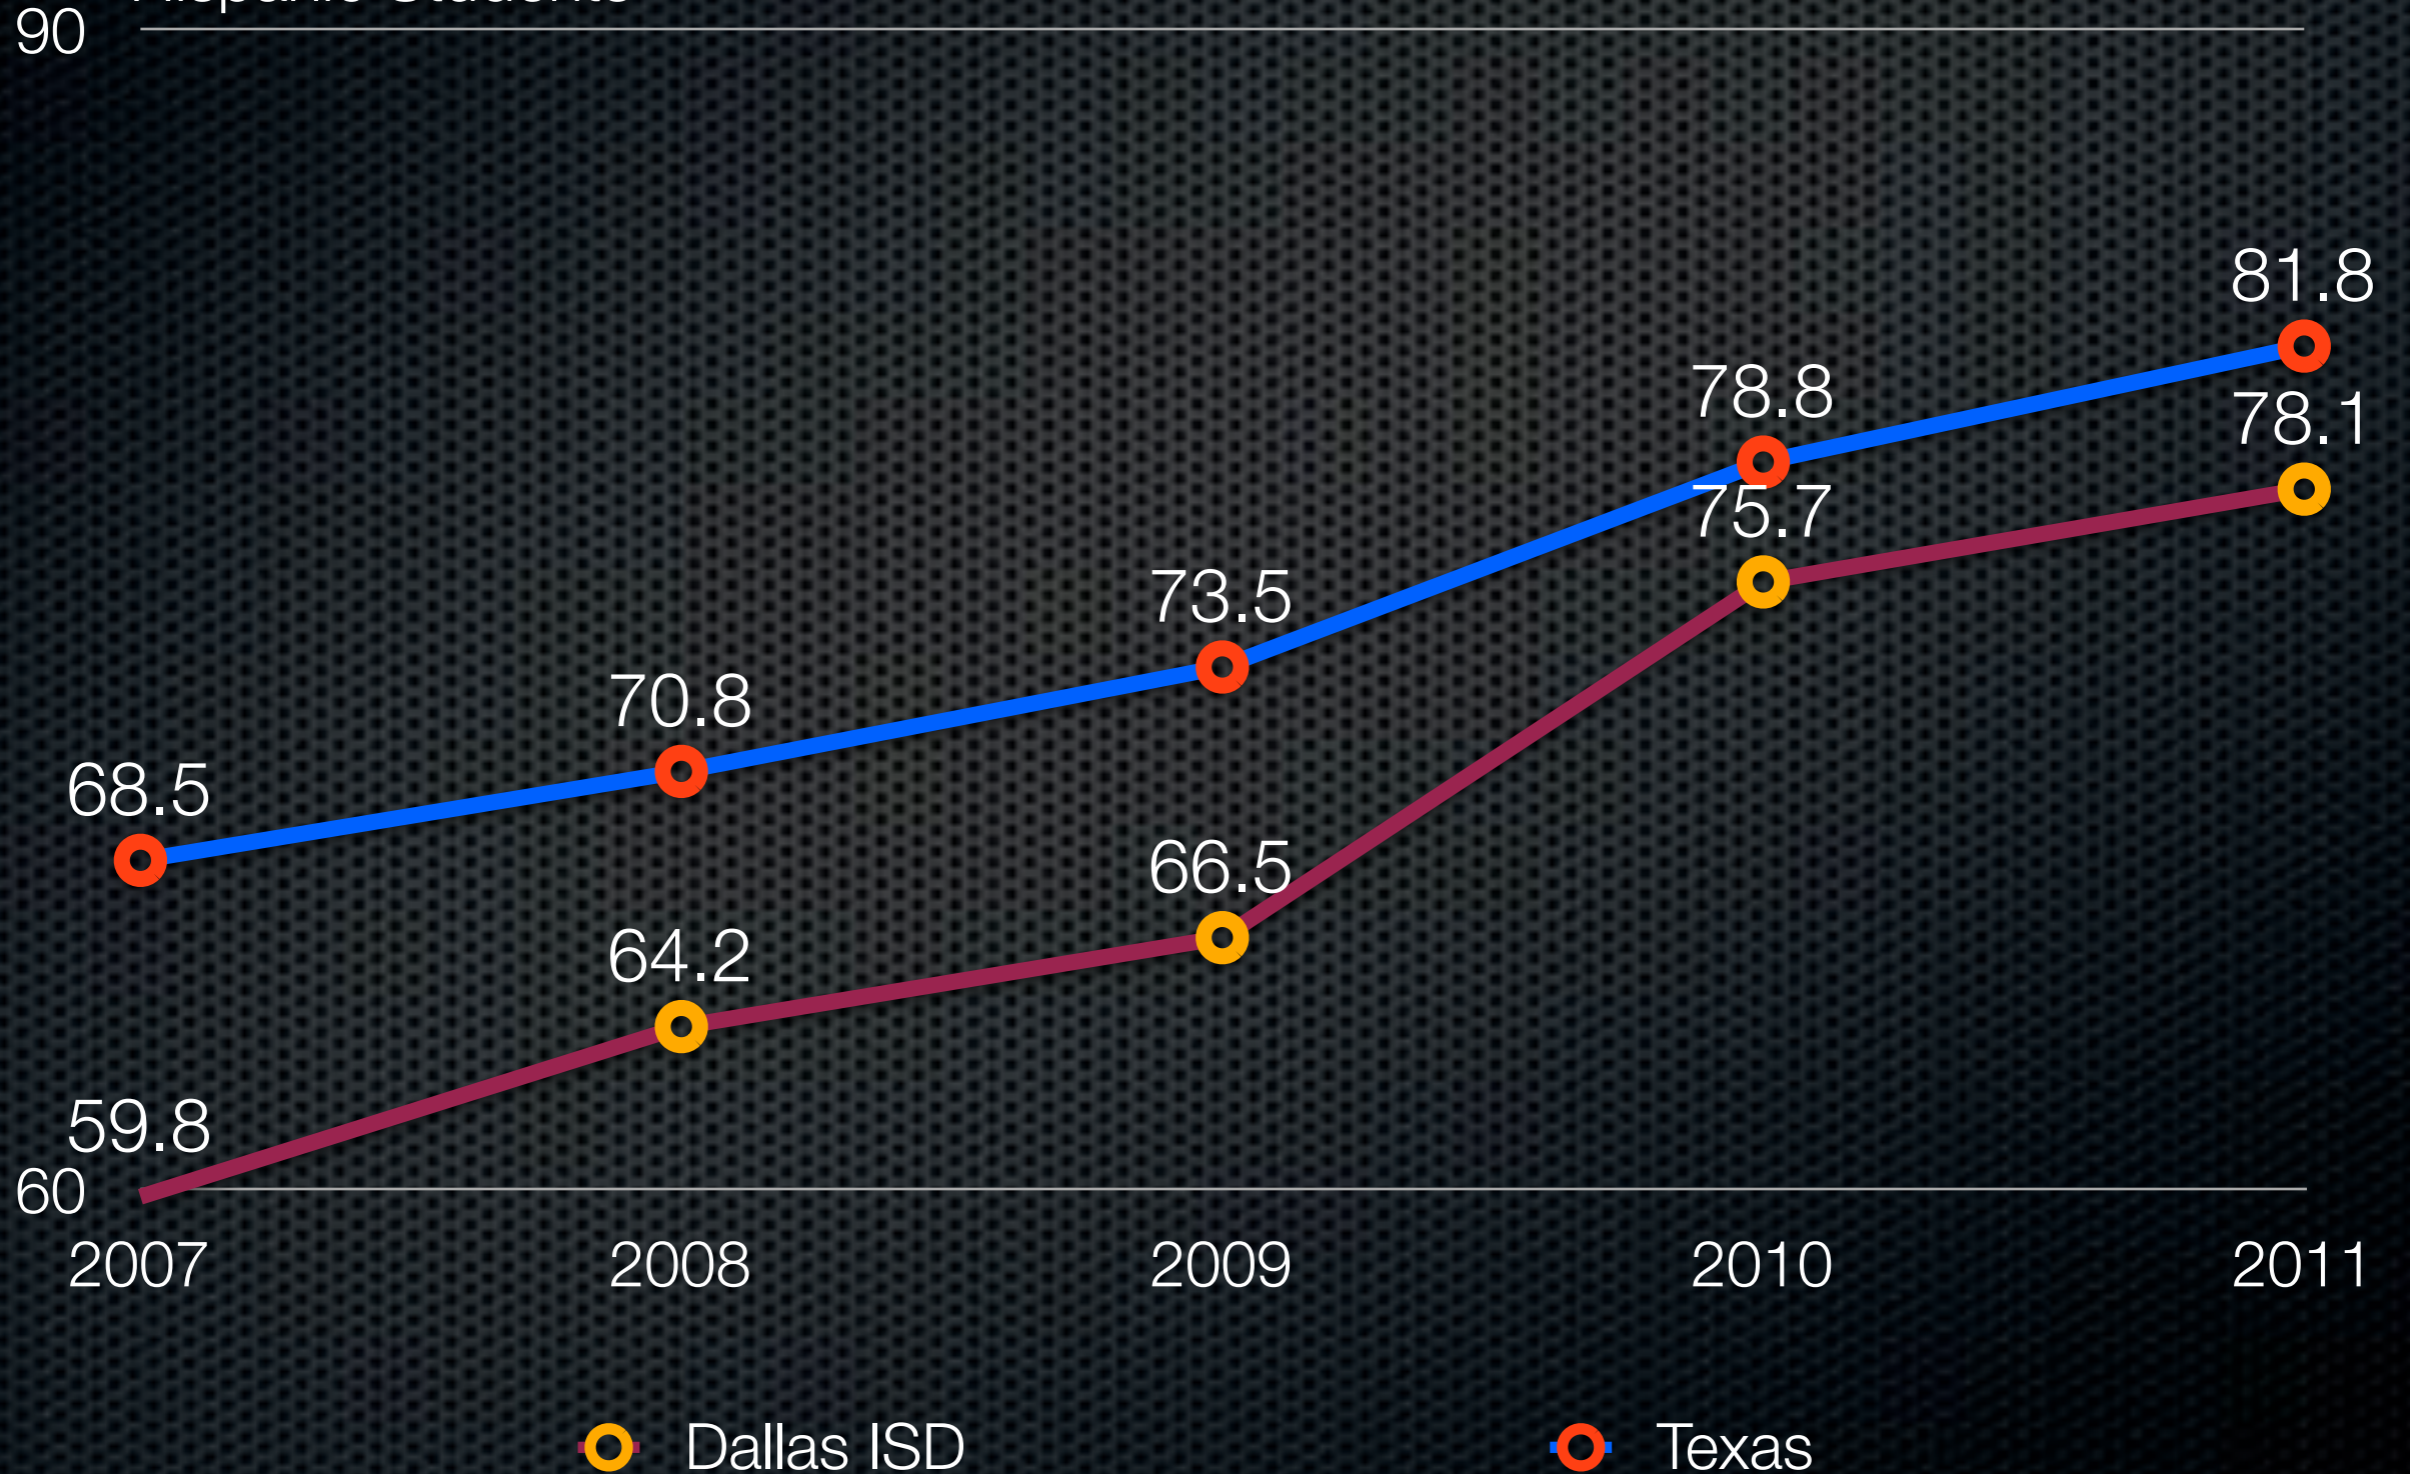

4-Year Graduation Rate Texas vs. Dallas ISD

Hispanic Students