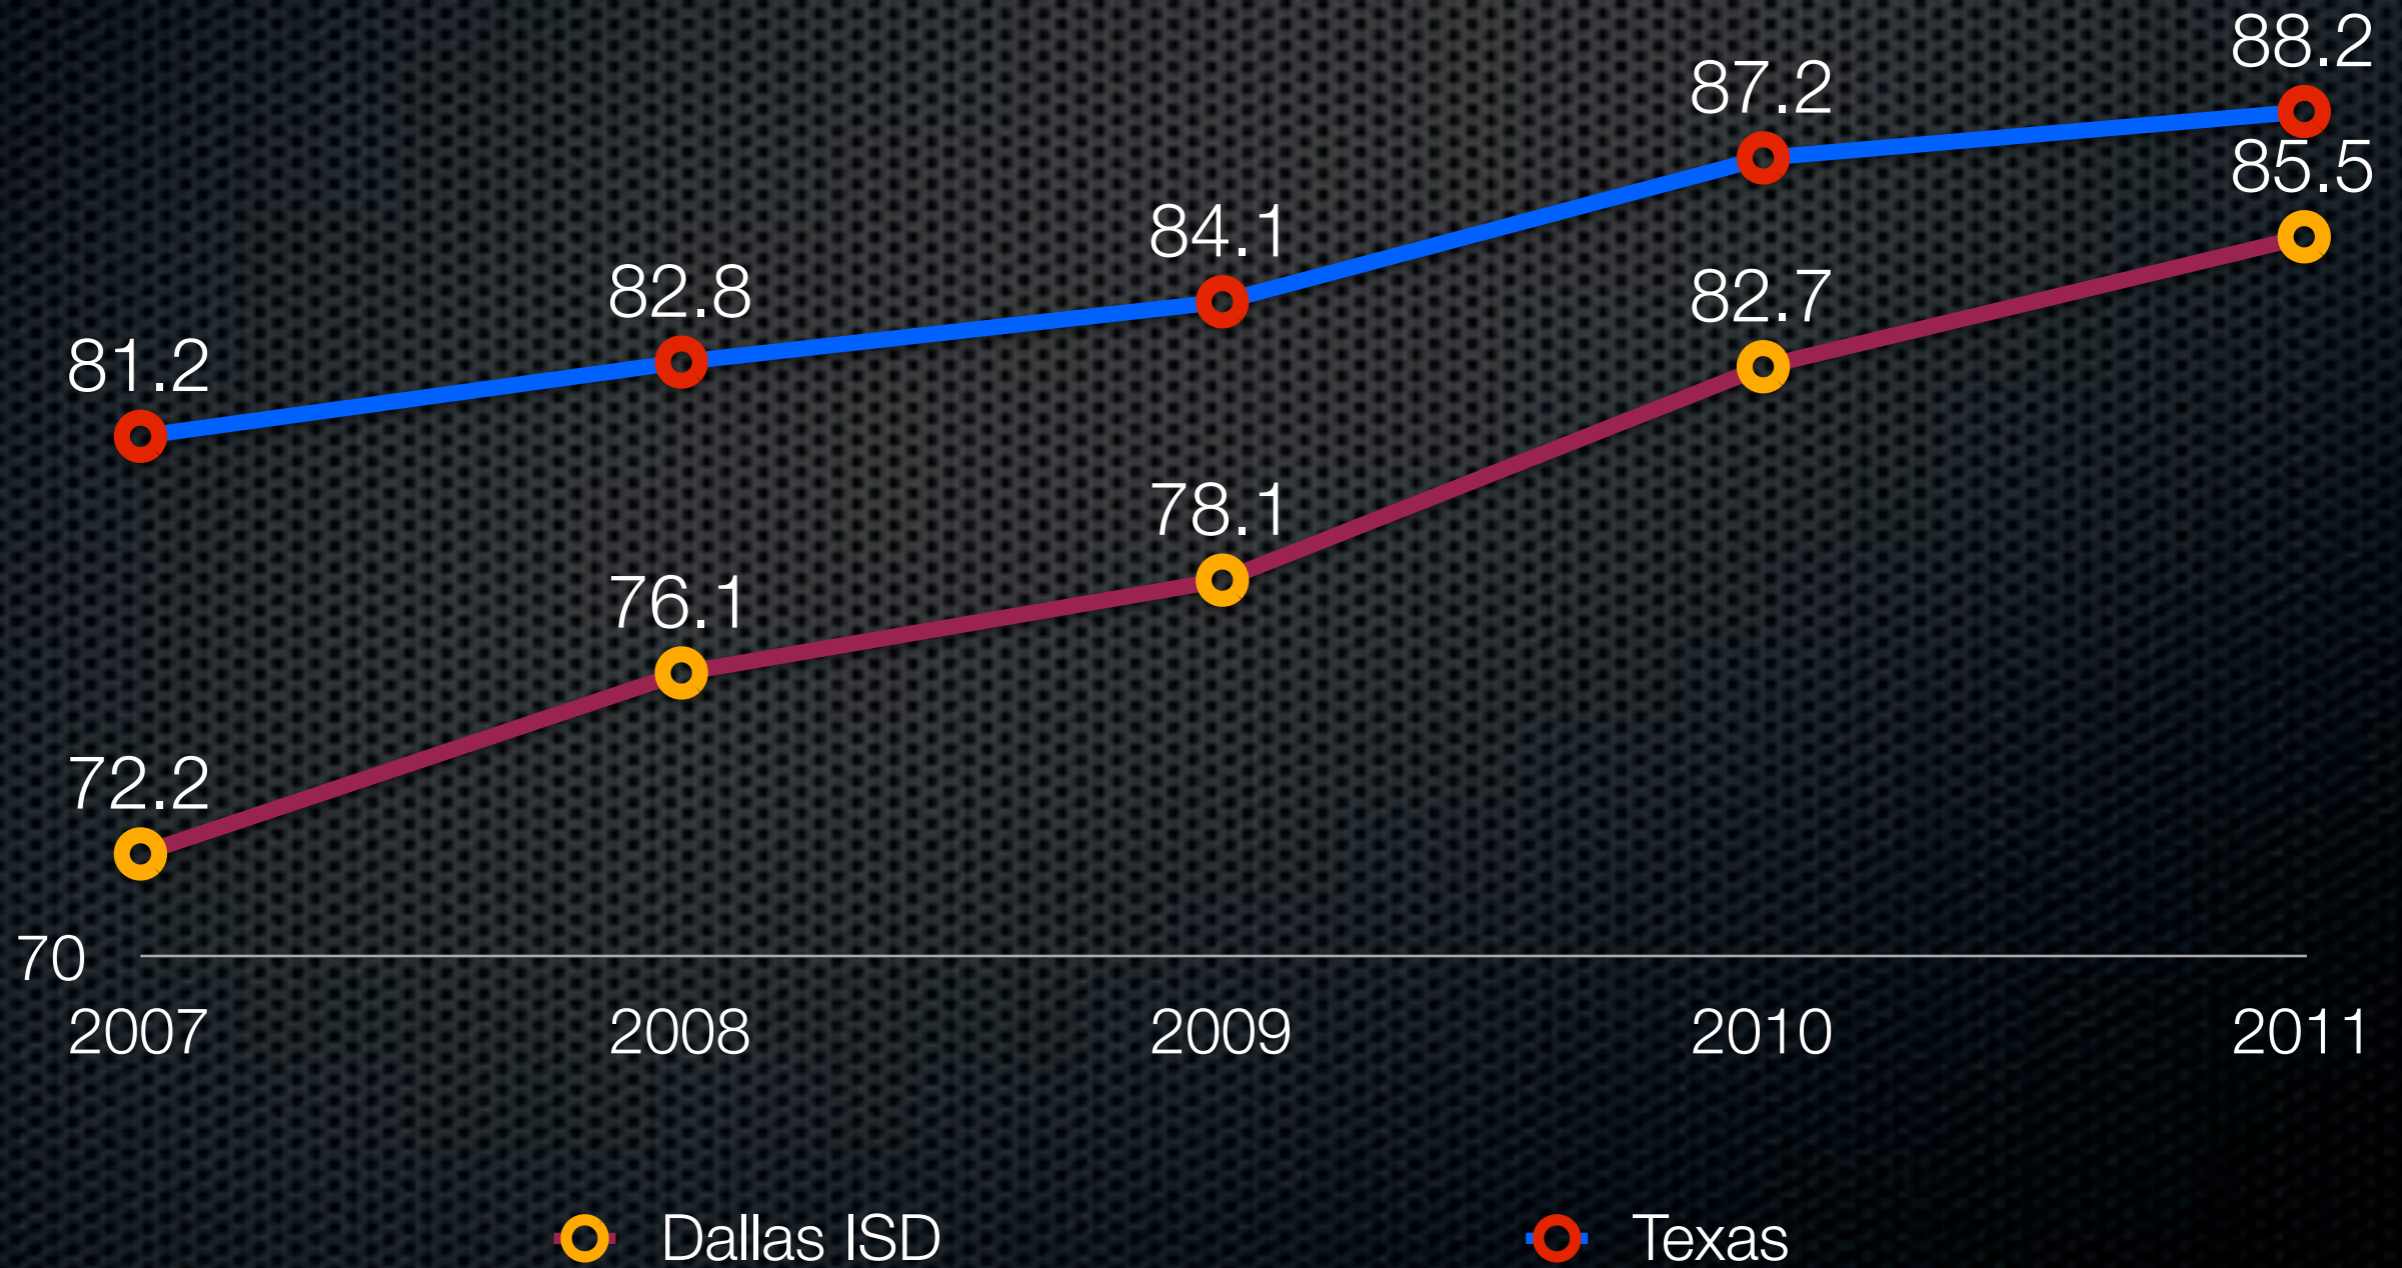

4-Year Graduation Rate

Texas vs. Dallas ISD

Completion Rate Texas vs. Dallas ISD

Dropout Rate

Dallas ISD vs. Texas

All Students

● Dallas ISD

● State

Source: Texas Education Agency

4-Year Graduation Rate Texas vs. Dallas ISD

African-American Students

Completion Rate Texas vs. Dallas ISD

African-American Students

95

Dropout Rate

Dallas ISD vs. Texas