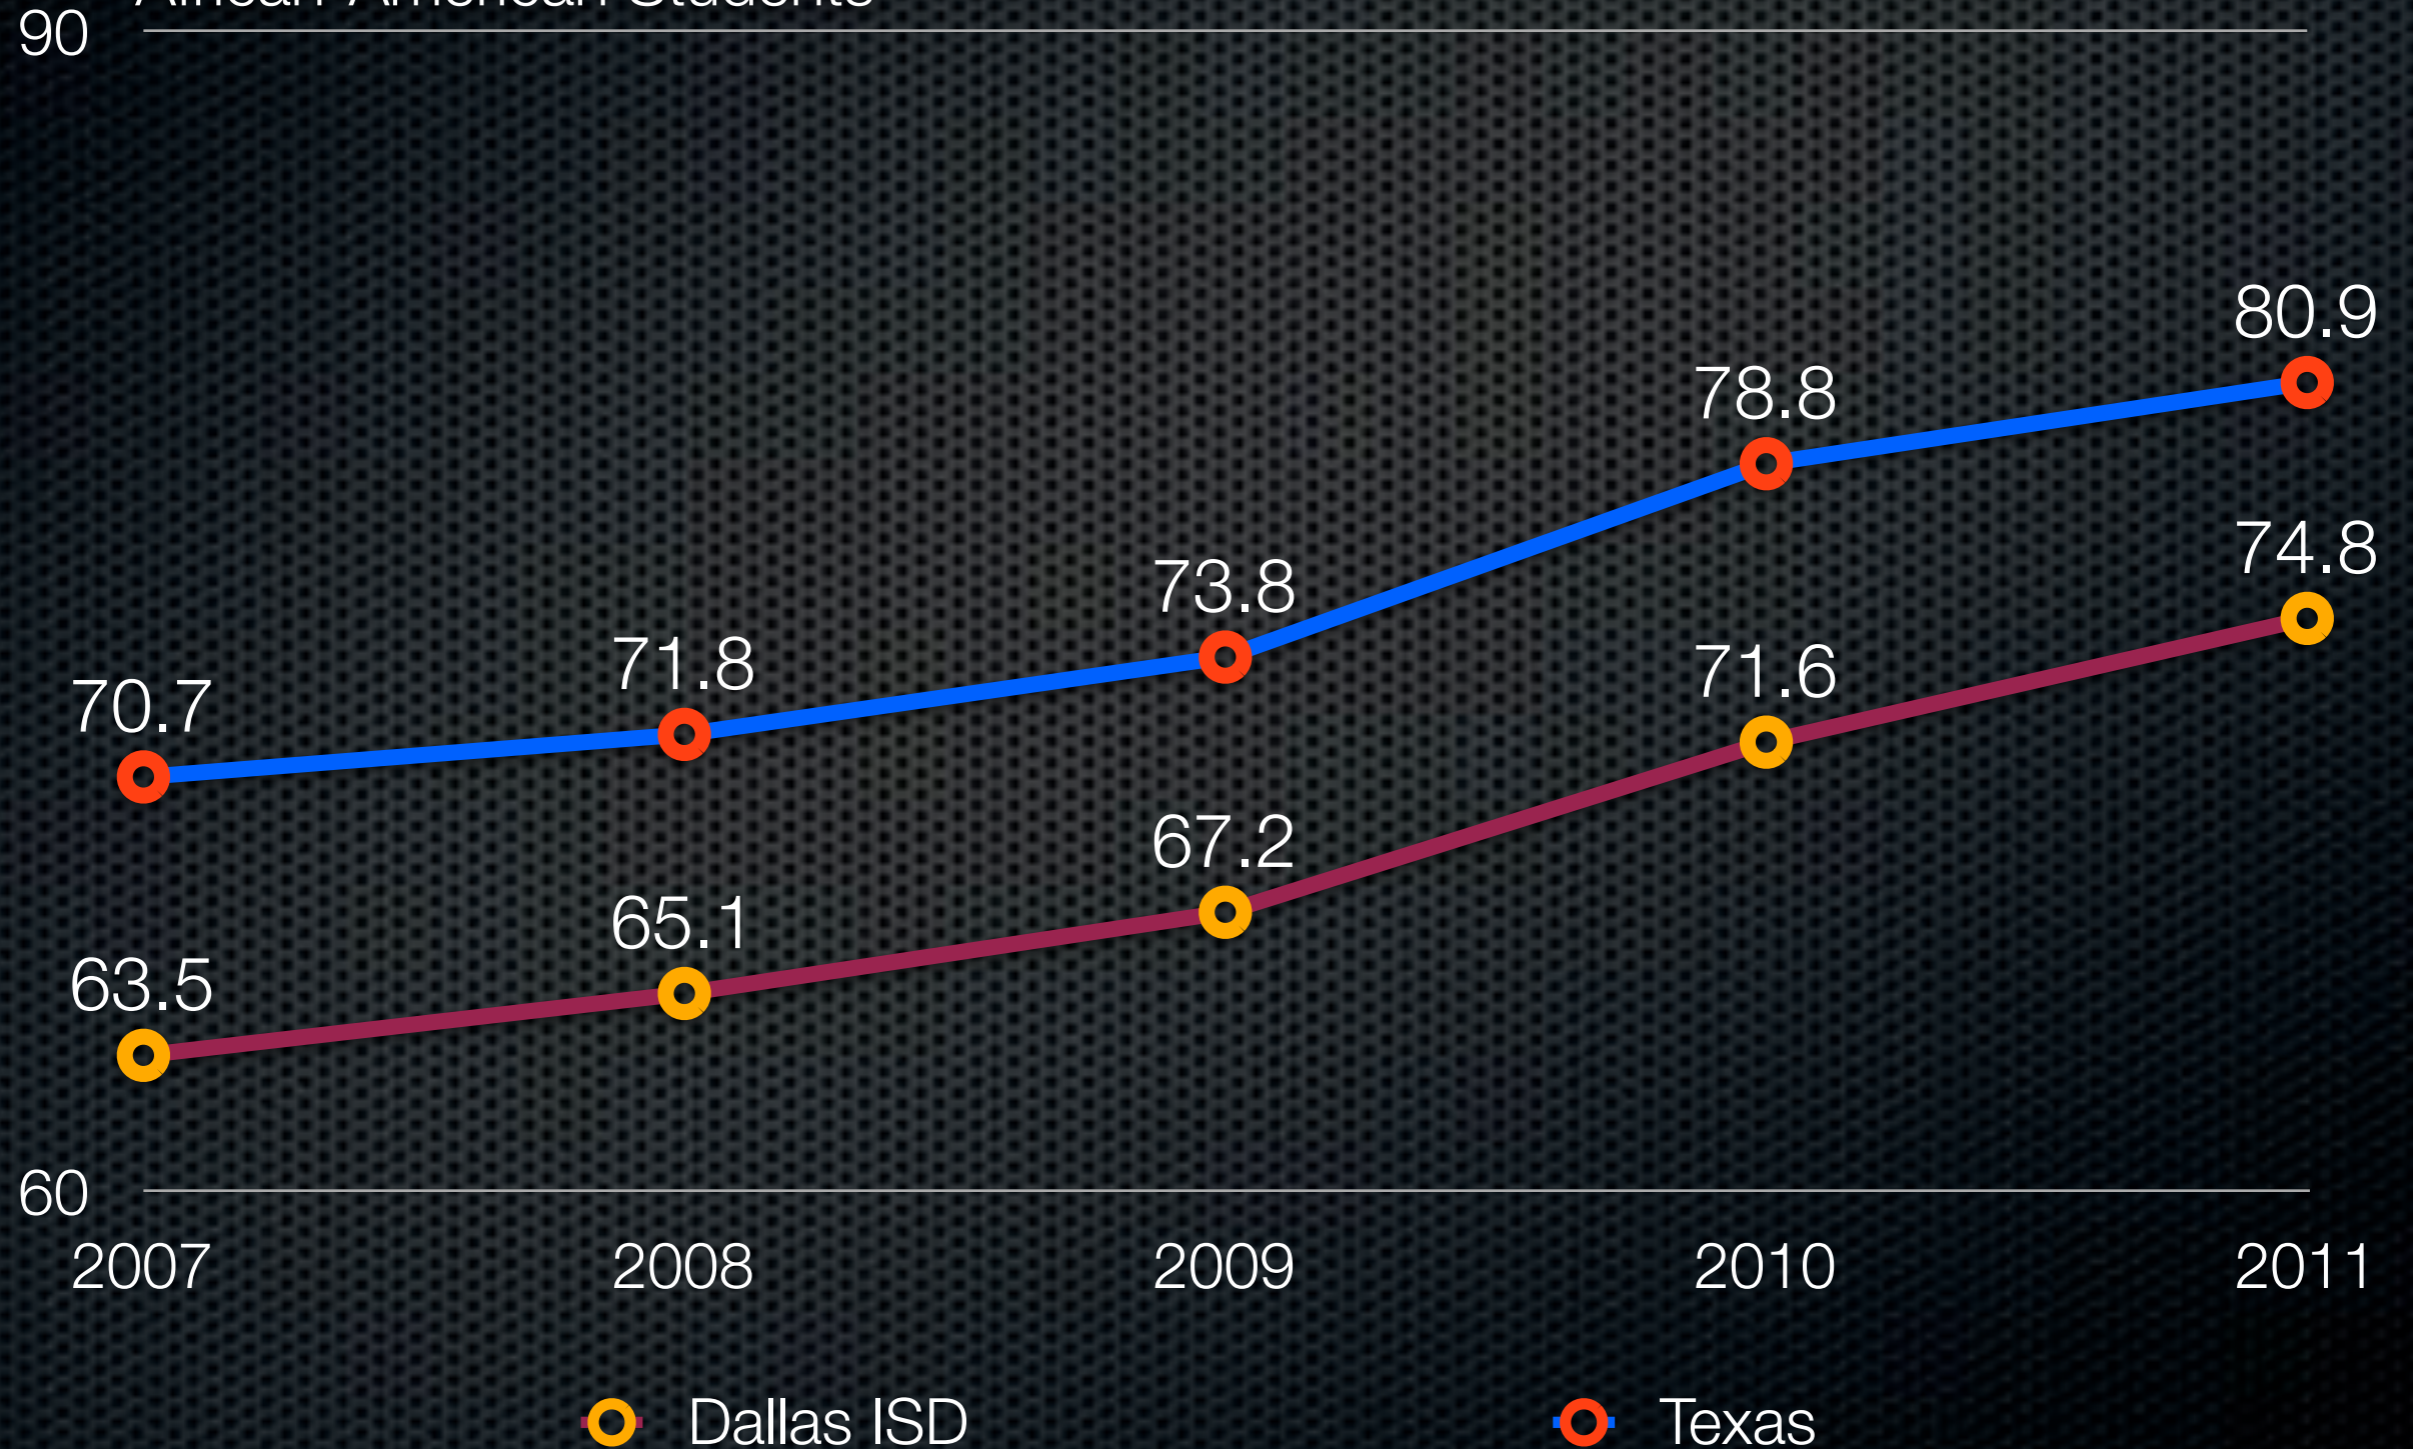

4-Year Graduation Rate

Texas vs. Dallas ISD

Completion Rate Texas vs. Dallas ISD

Dropout Rate

Dallas ISD vs. Texas

All Students

● Dallas ISD

● State

Source: Texas Education Agency

4-Year Graduation Rate Texas vs. Dallas ISD

African-American Students

Completion Rate Texas vs. Dallas ISD

African-American Students

95

Dropout Rate

Dallas ISD vs. Texas