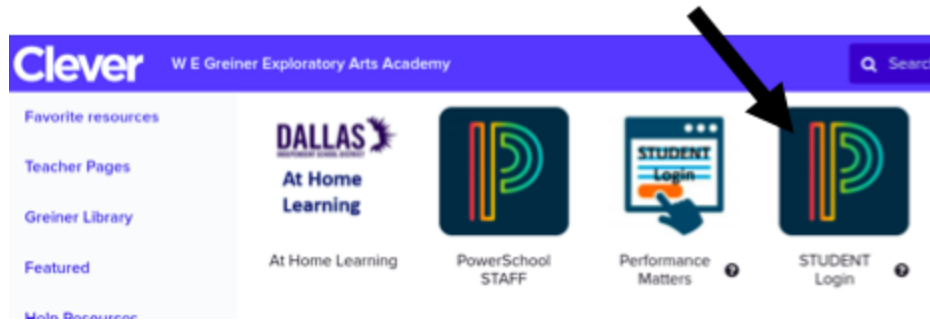

PowerSchool

1. Log In to Clever and click on the PowerSchool Student Login Icon

2. Scroll to the Student Sign In

3. Email: Student ID Number
Password: Same as Chromebook Password

resources.dallasisd.org

Please sign in with your District Email Address