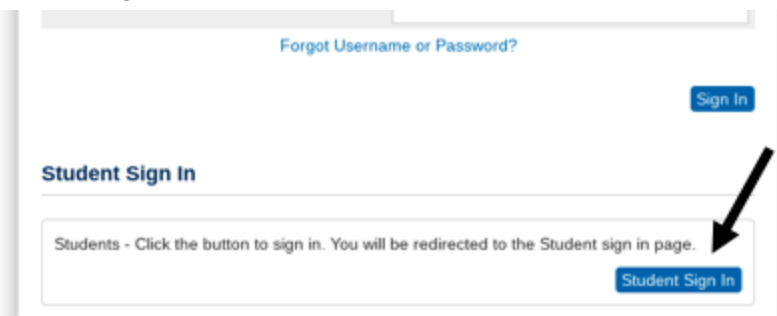

PowerSchool

1. Log In to Clever and click on the PowerSchool Student Login Icon

2. Scroll to the Student Sign In

3. Email: Student ID Number
Password: Same as Chromebook Password

resources.dallasisd.org

Please sign in with your District Email Address