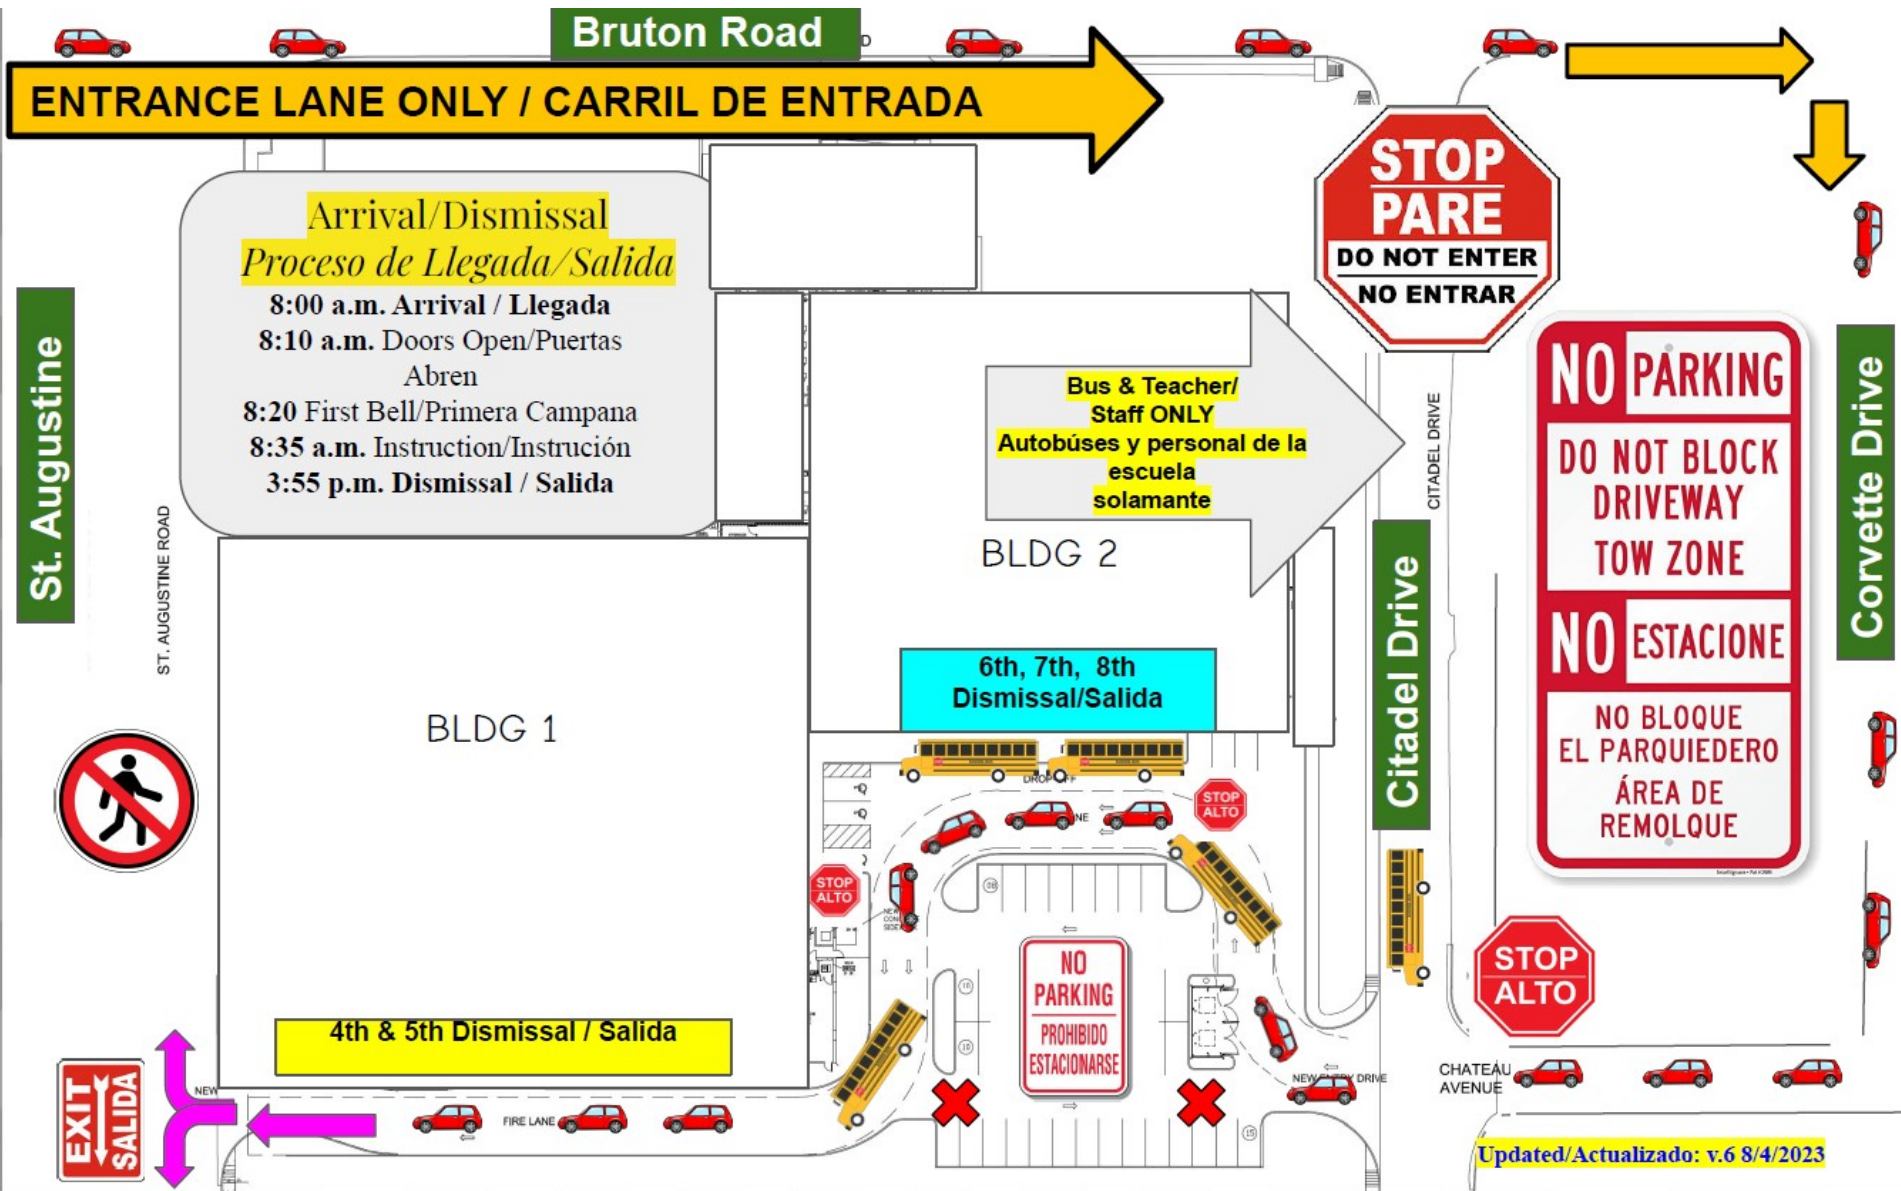

School for the Talented and Gifted in Pleasant Grove

St. Augustine

ST. AUGUSTINE ROAD

Citadel Drive

Corvette Drive

Updated/Actualizado: v.6 8/4/2023