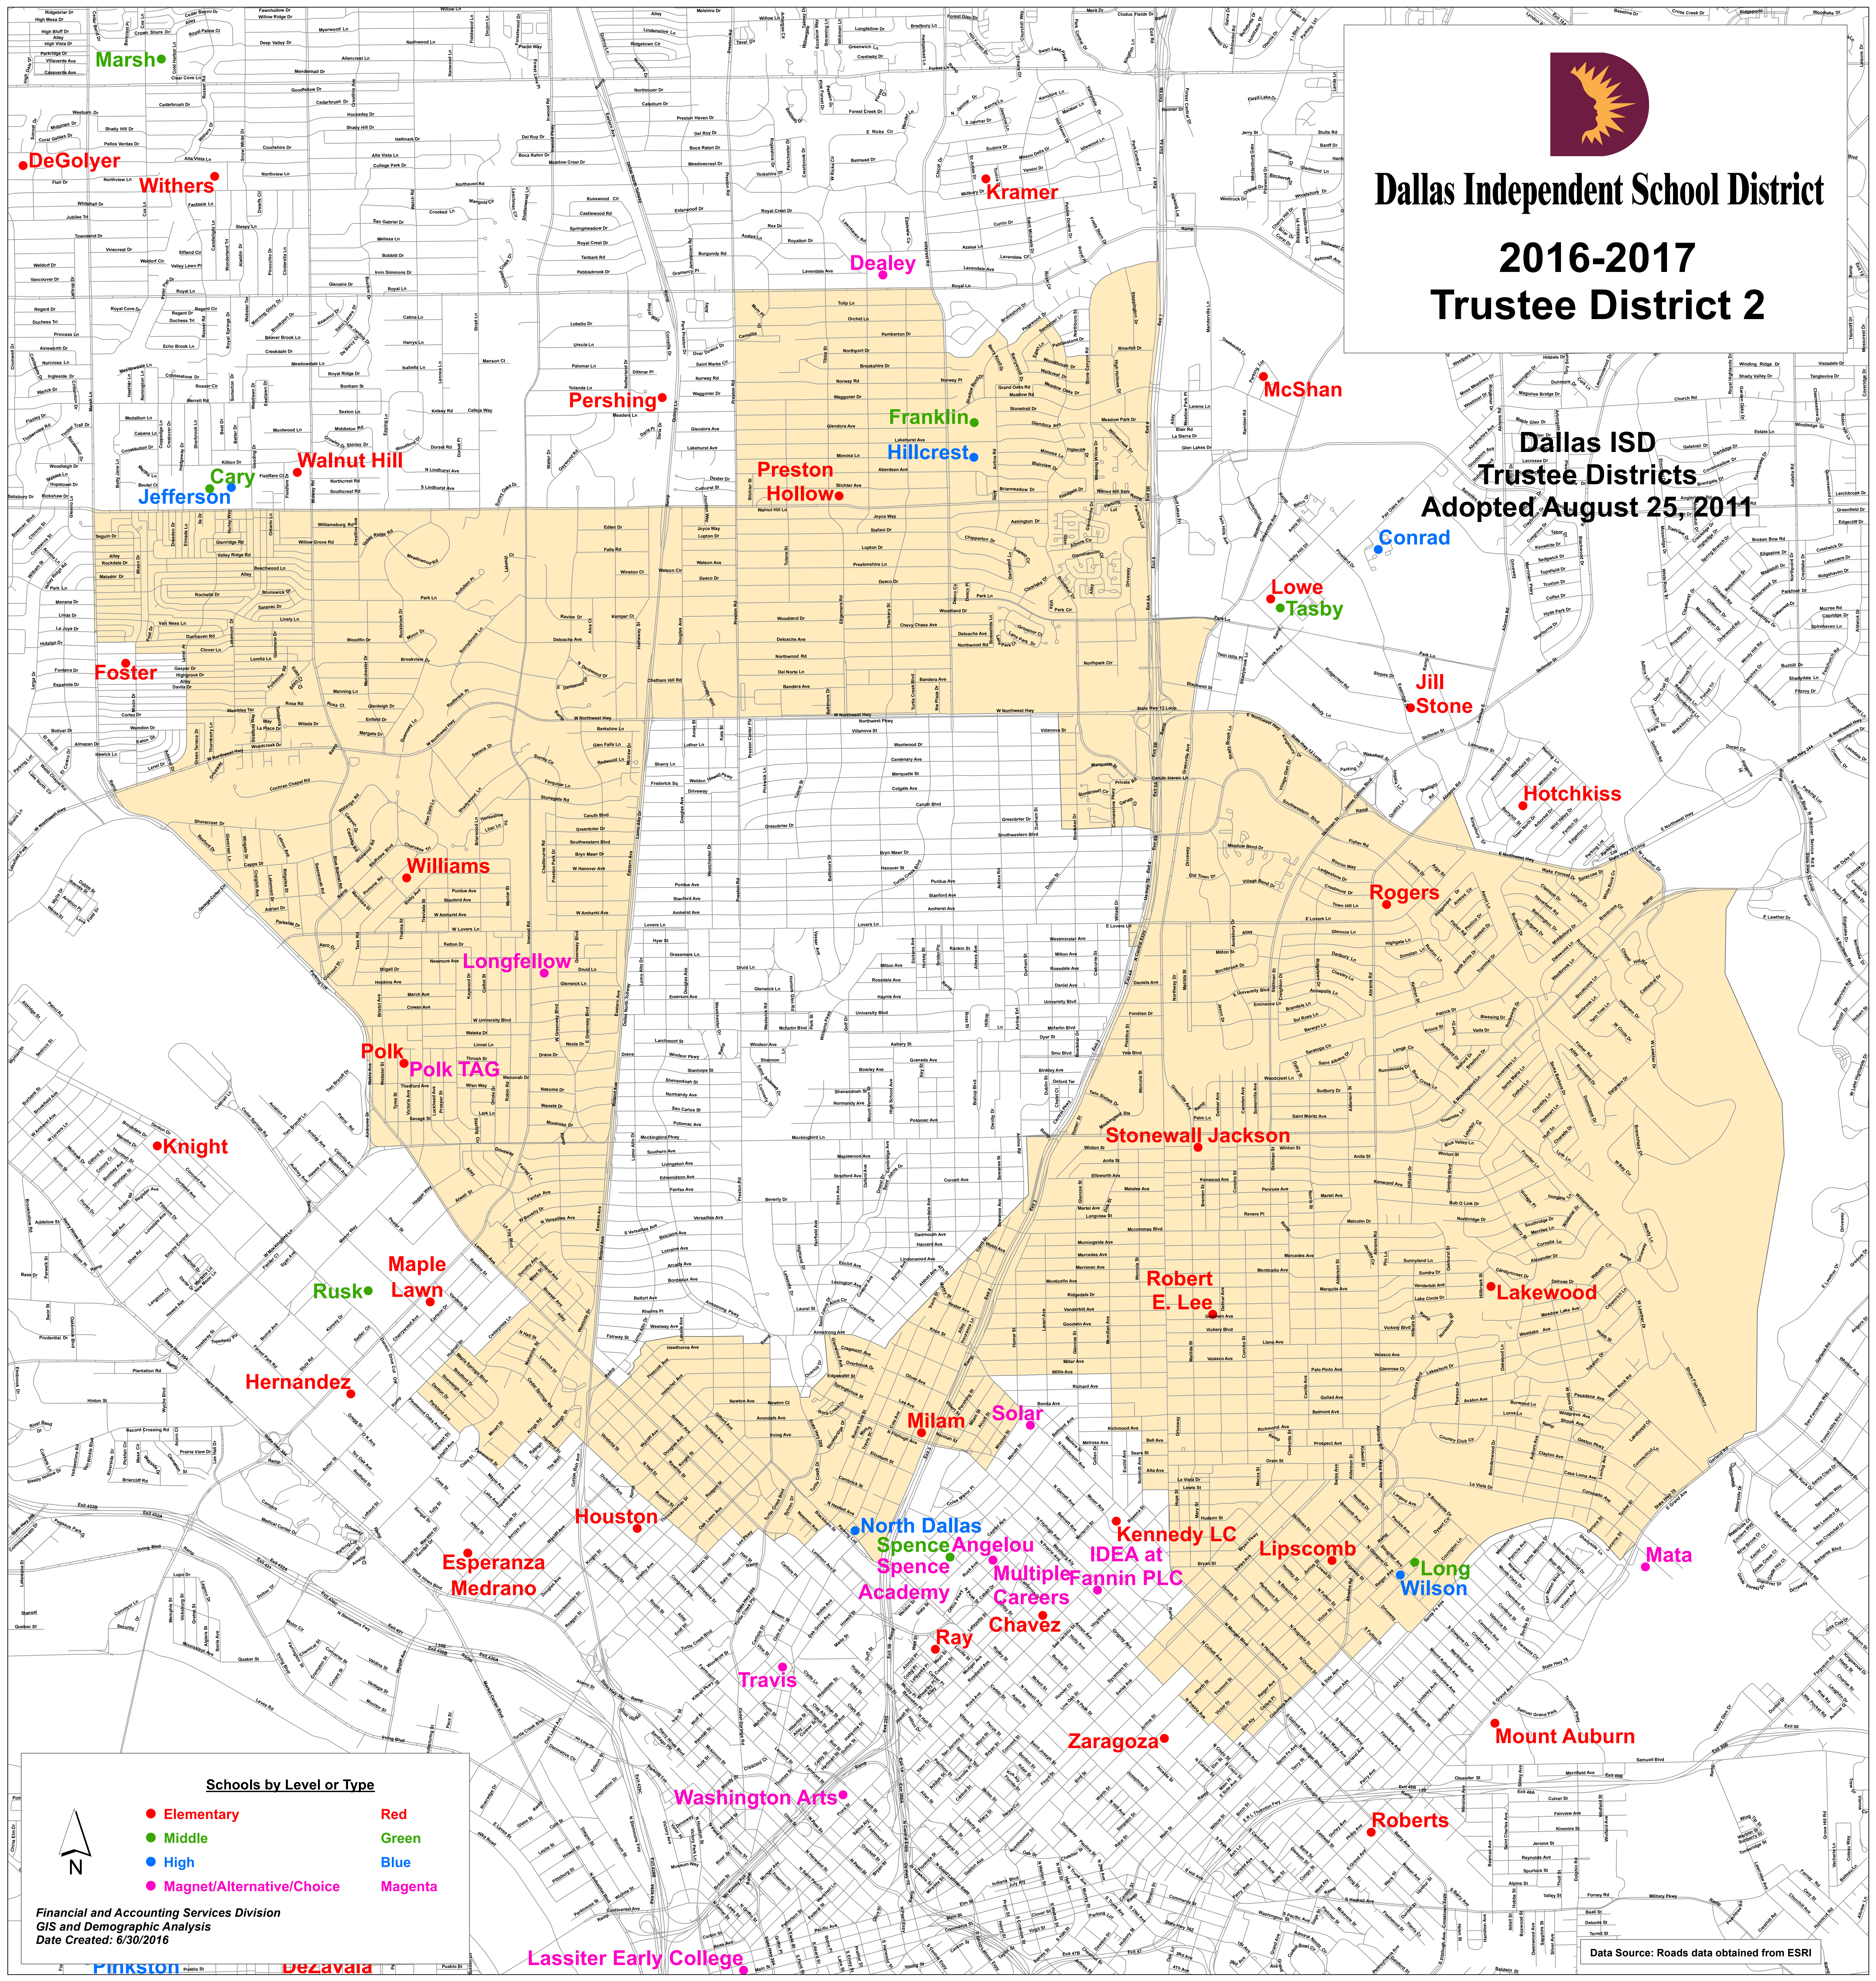

Dallas Independent School District

2016-2017

Trustee District 2

Dallas ISD
Trustee Districts
Adopted August 25, 2011

Schools by Level or Type

- Elementary Red
- Middle Green
- High Blue
- Magnet/Alternative/Choice Magenta

Financial and Accounting Services Division
GIS and Demographic Analysis
Date Created: 6/30/2016

Data Source: Roads data obtained from ESRI