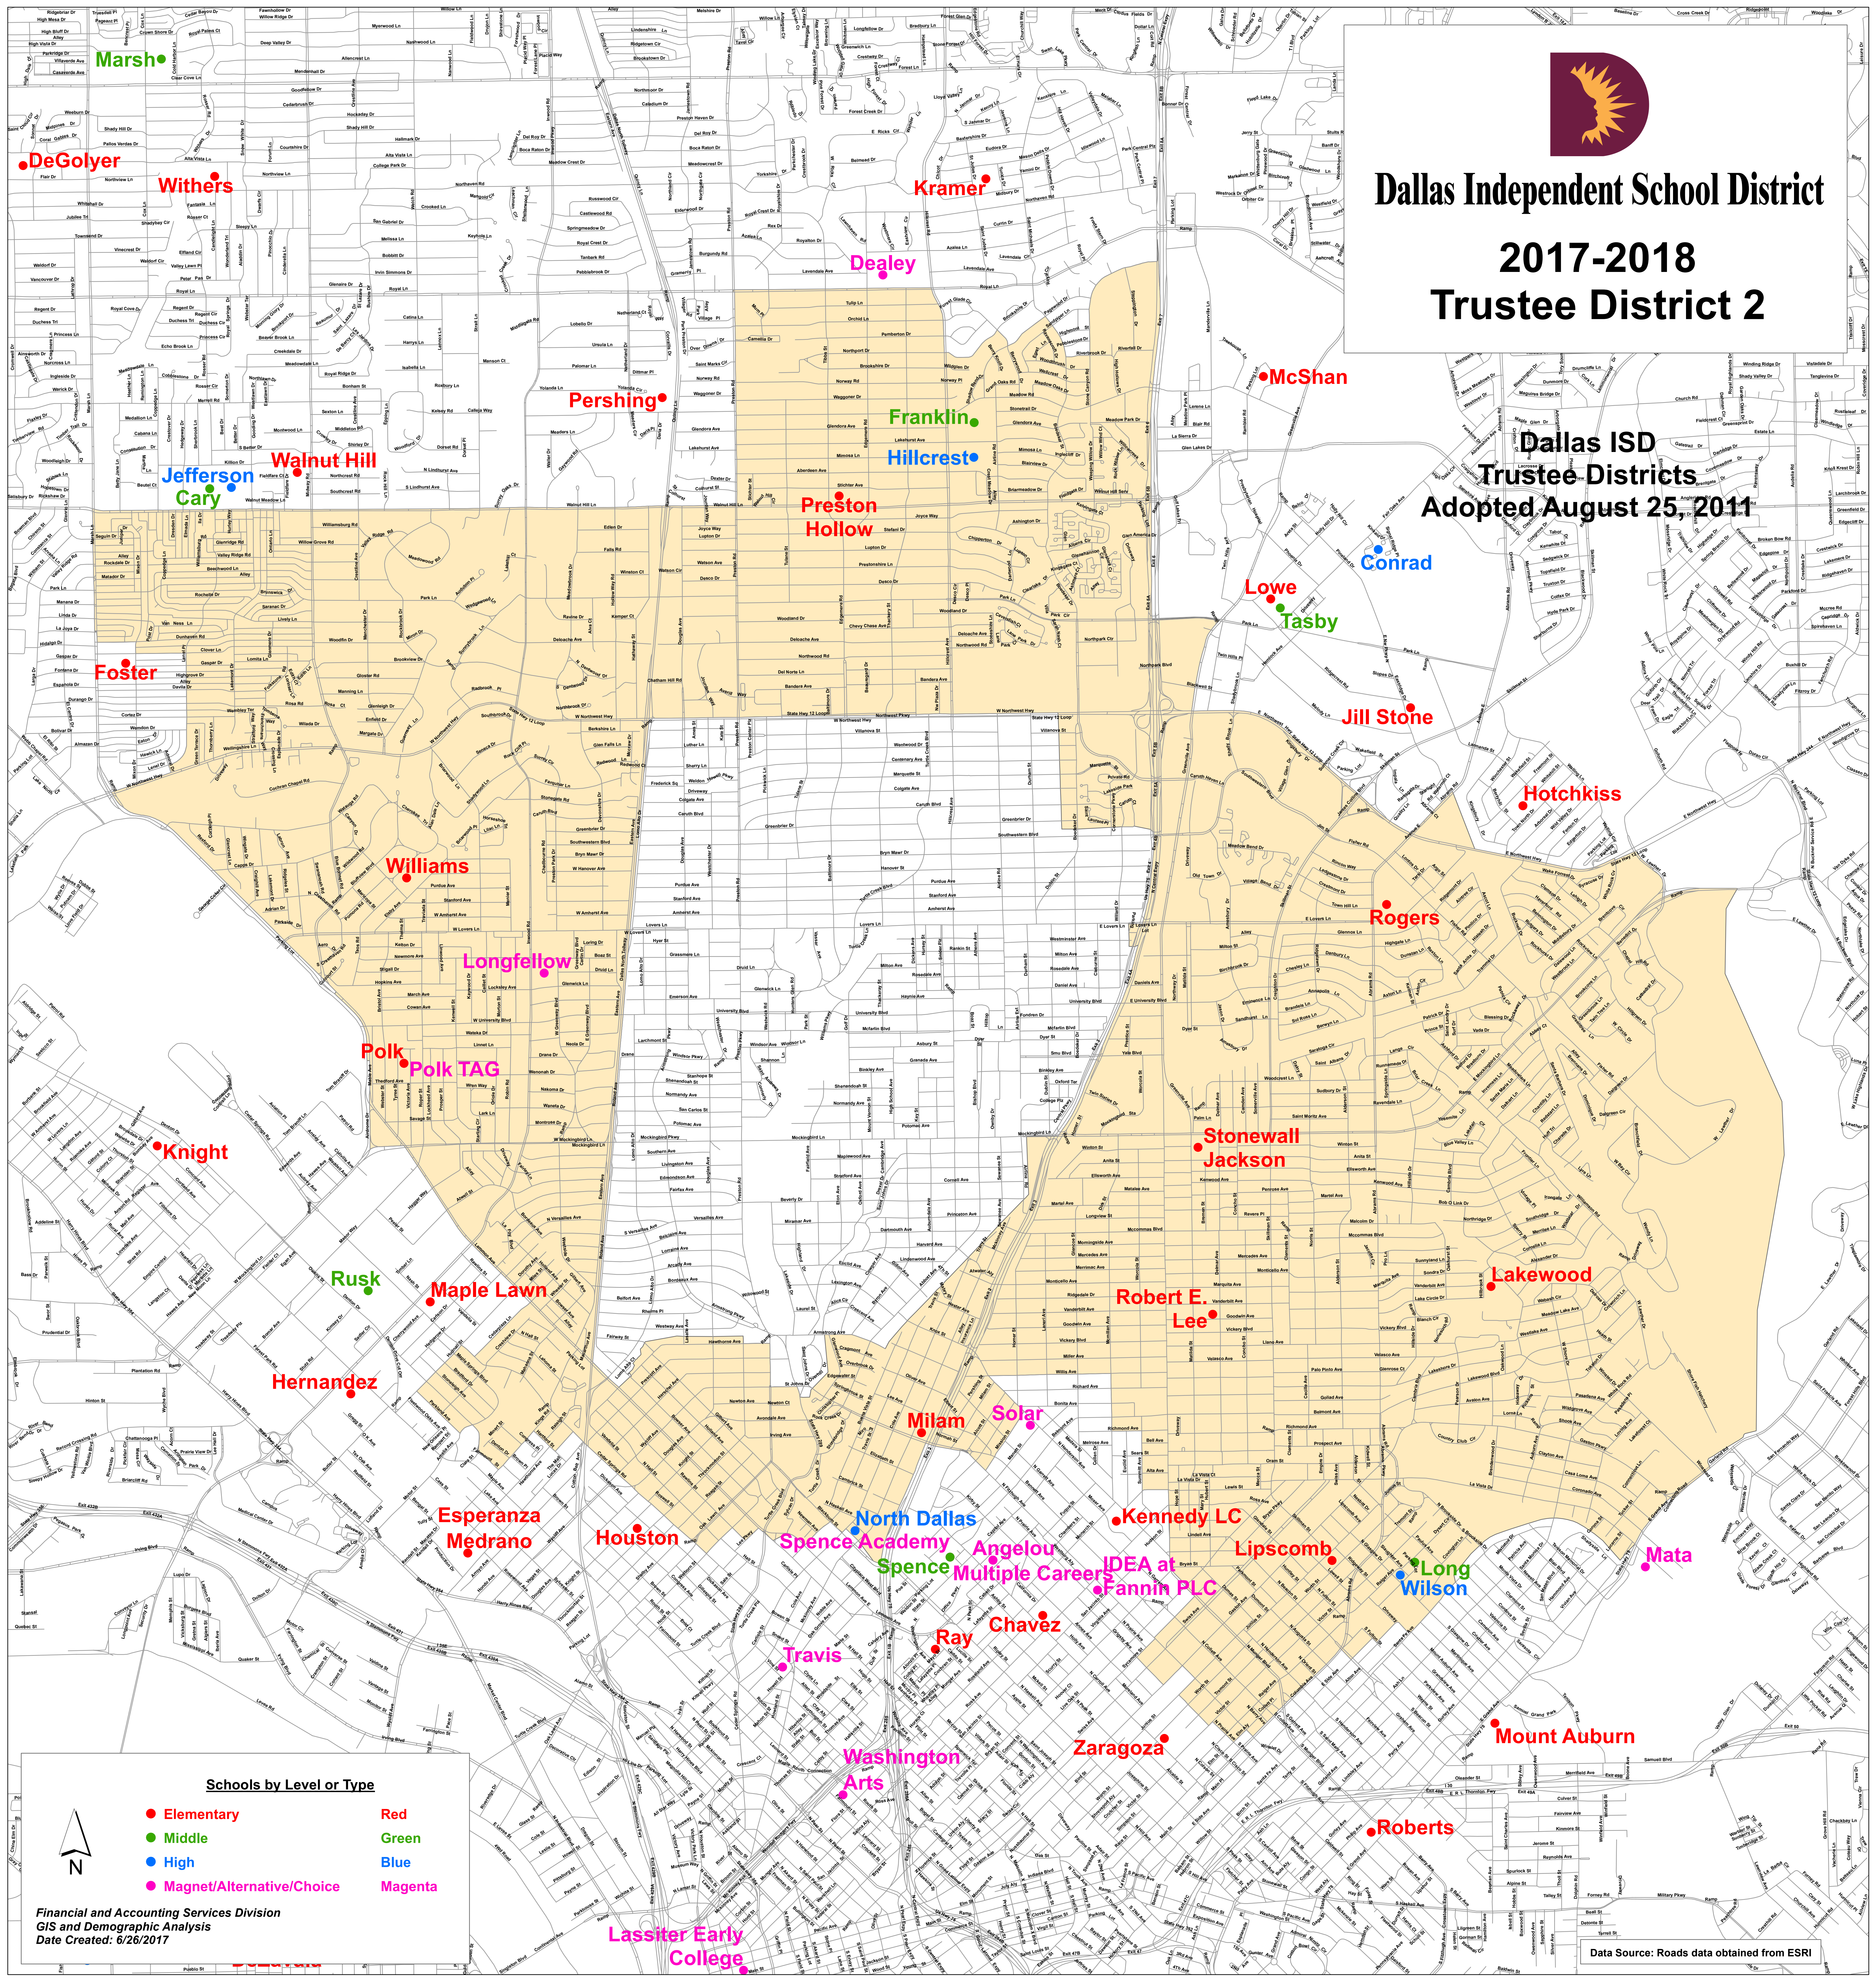

Dallas Independent School District

2017-2018 Trustee District 2

Dallas ISD
Trustee Districts
Adopted August 25, 2011

Schools by Level or Type

- Elementary Red
- Middle Green
- High Blue
- Magnet/Alternative/Choice Magenta

Financial and Accounting Services Division
GIS and Demographic Analysis
Date Created: 6/26/2017

Data Source: Roads data obtained from ESRI