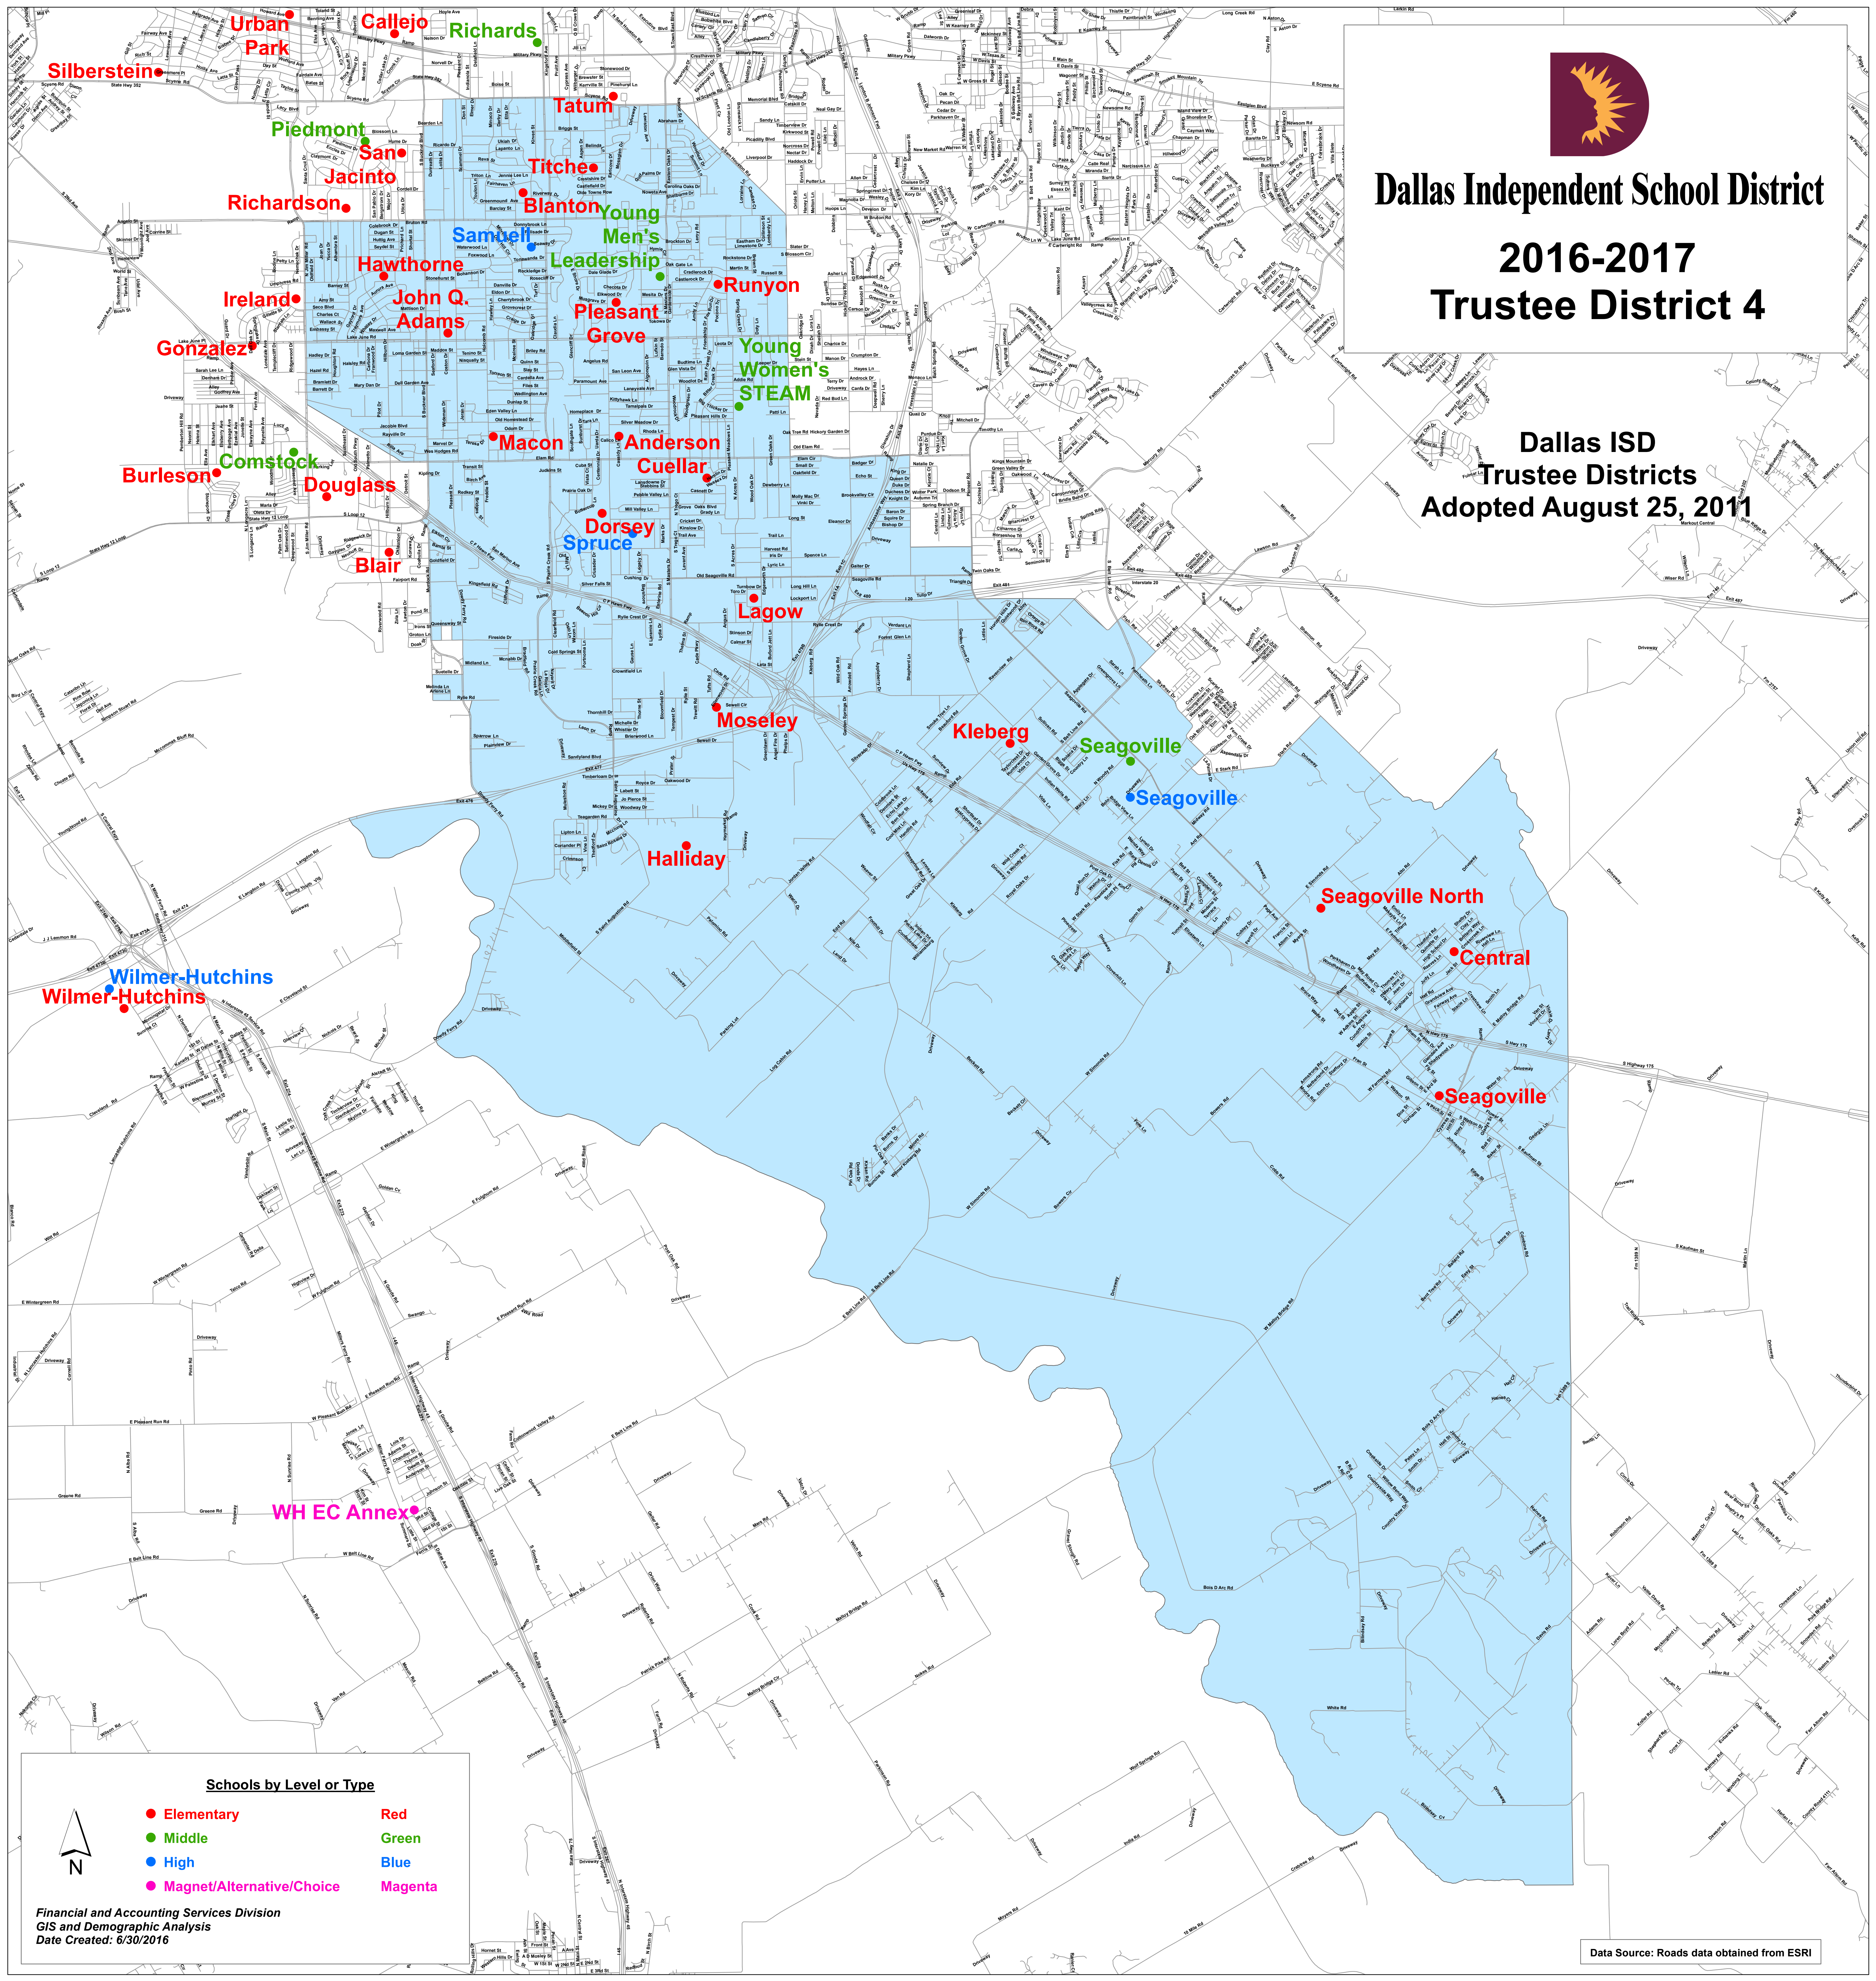

Dallas Independent School District

2016-2017

Trustee District 4

Dallas ISD
Trustee Districts
Adopted August 25, 2011

Schools by Level or Type

- Elementary Red
- Middle Green
- High Blue
- Magnet/Alternative/Choice Magenta

Financial and Accounting Services Division
GIS and Demographic Analysis
Date Created: 6/30/2016

Data Source: Roads data obtained from ESRI