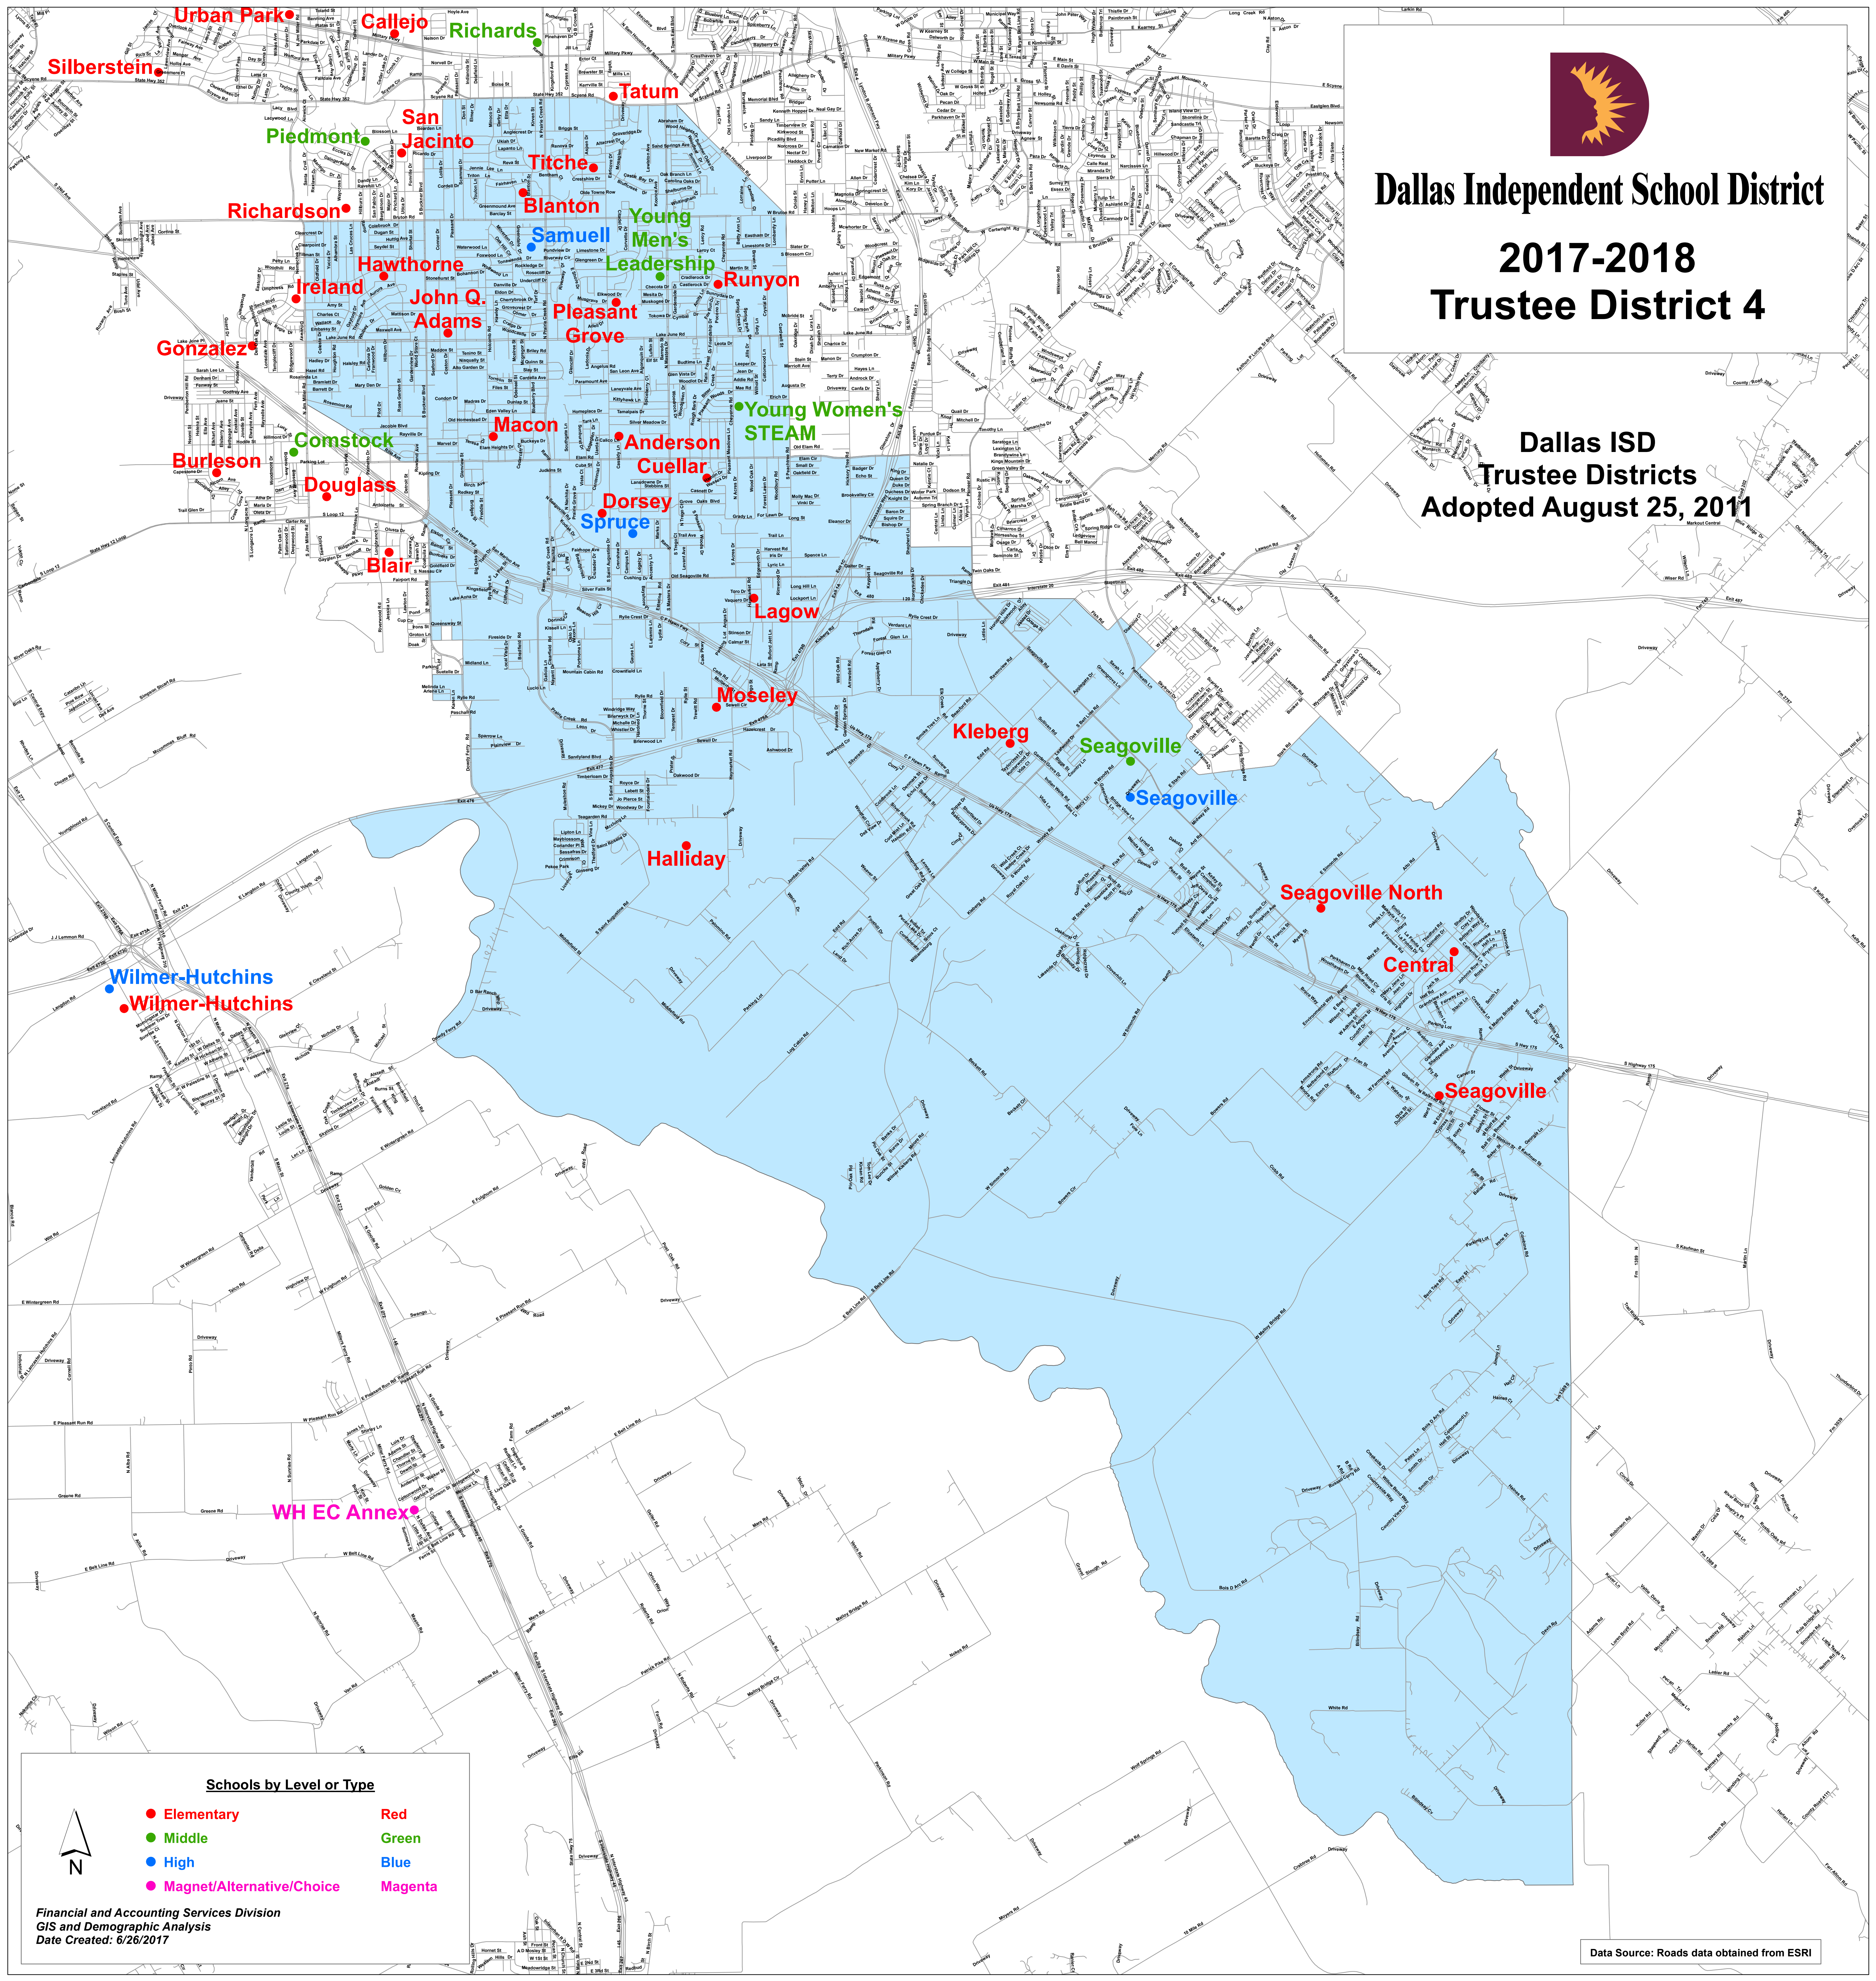

# Dallas Independent School District

## 2017-2018 Trustee District 4

Dallas ISD  
Trustee Districts  
Adopted August 25, 2011

Data Source: Roads data obtained from ESRI