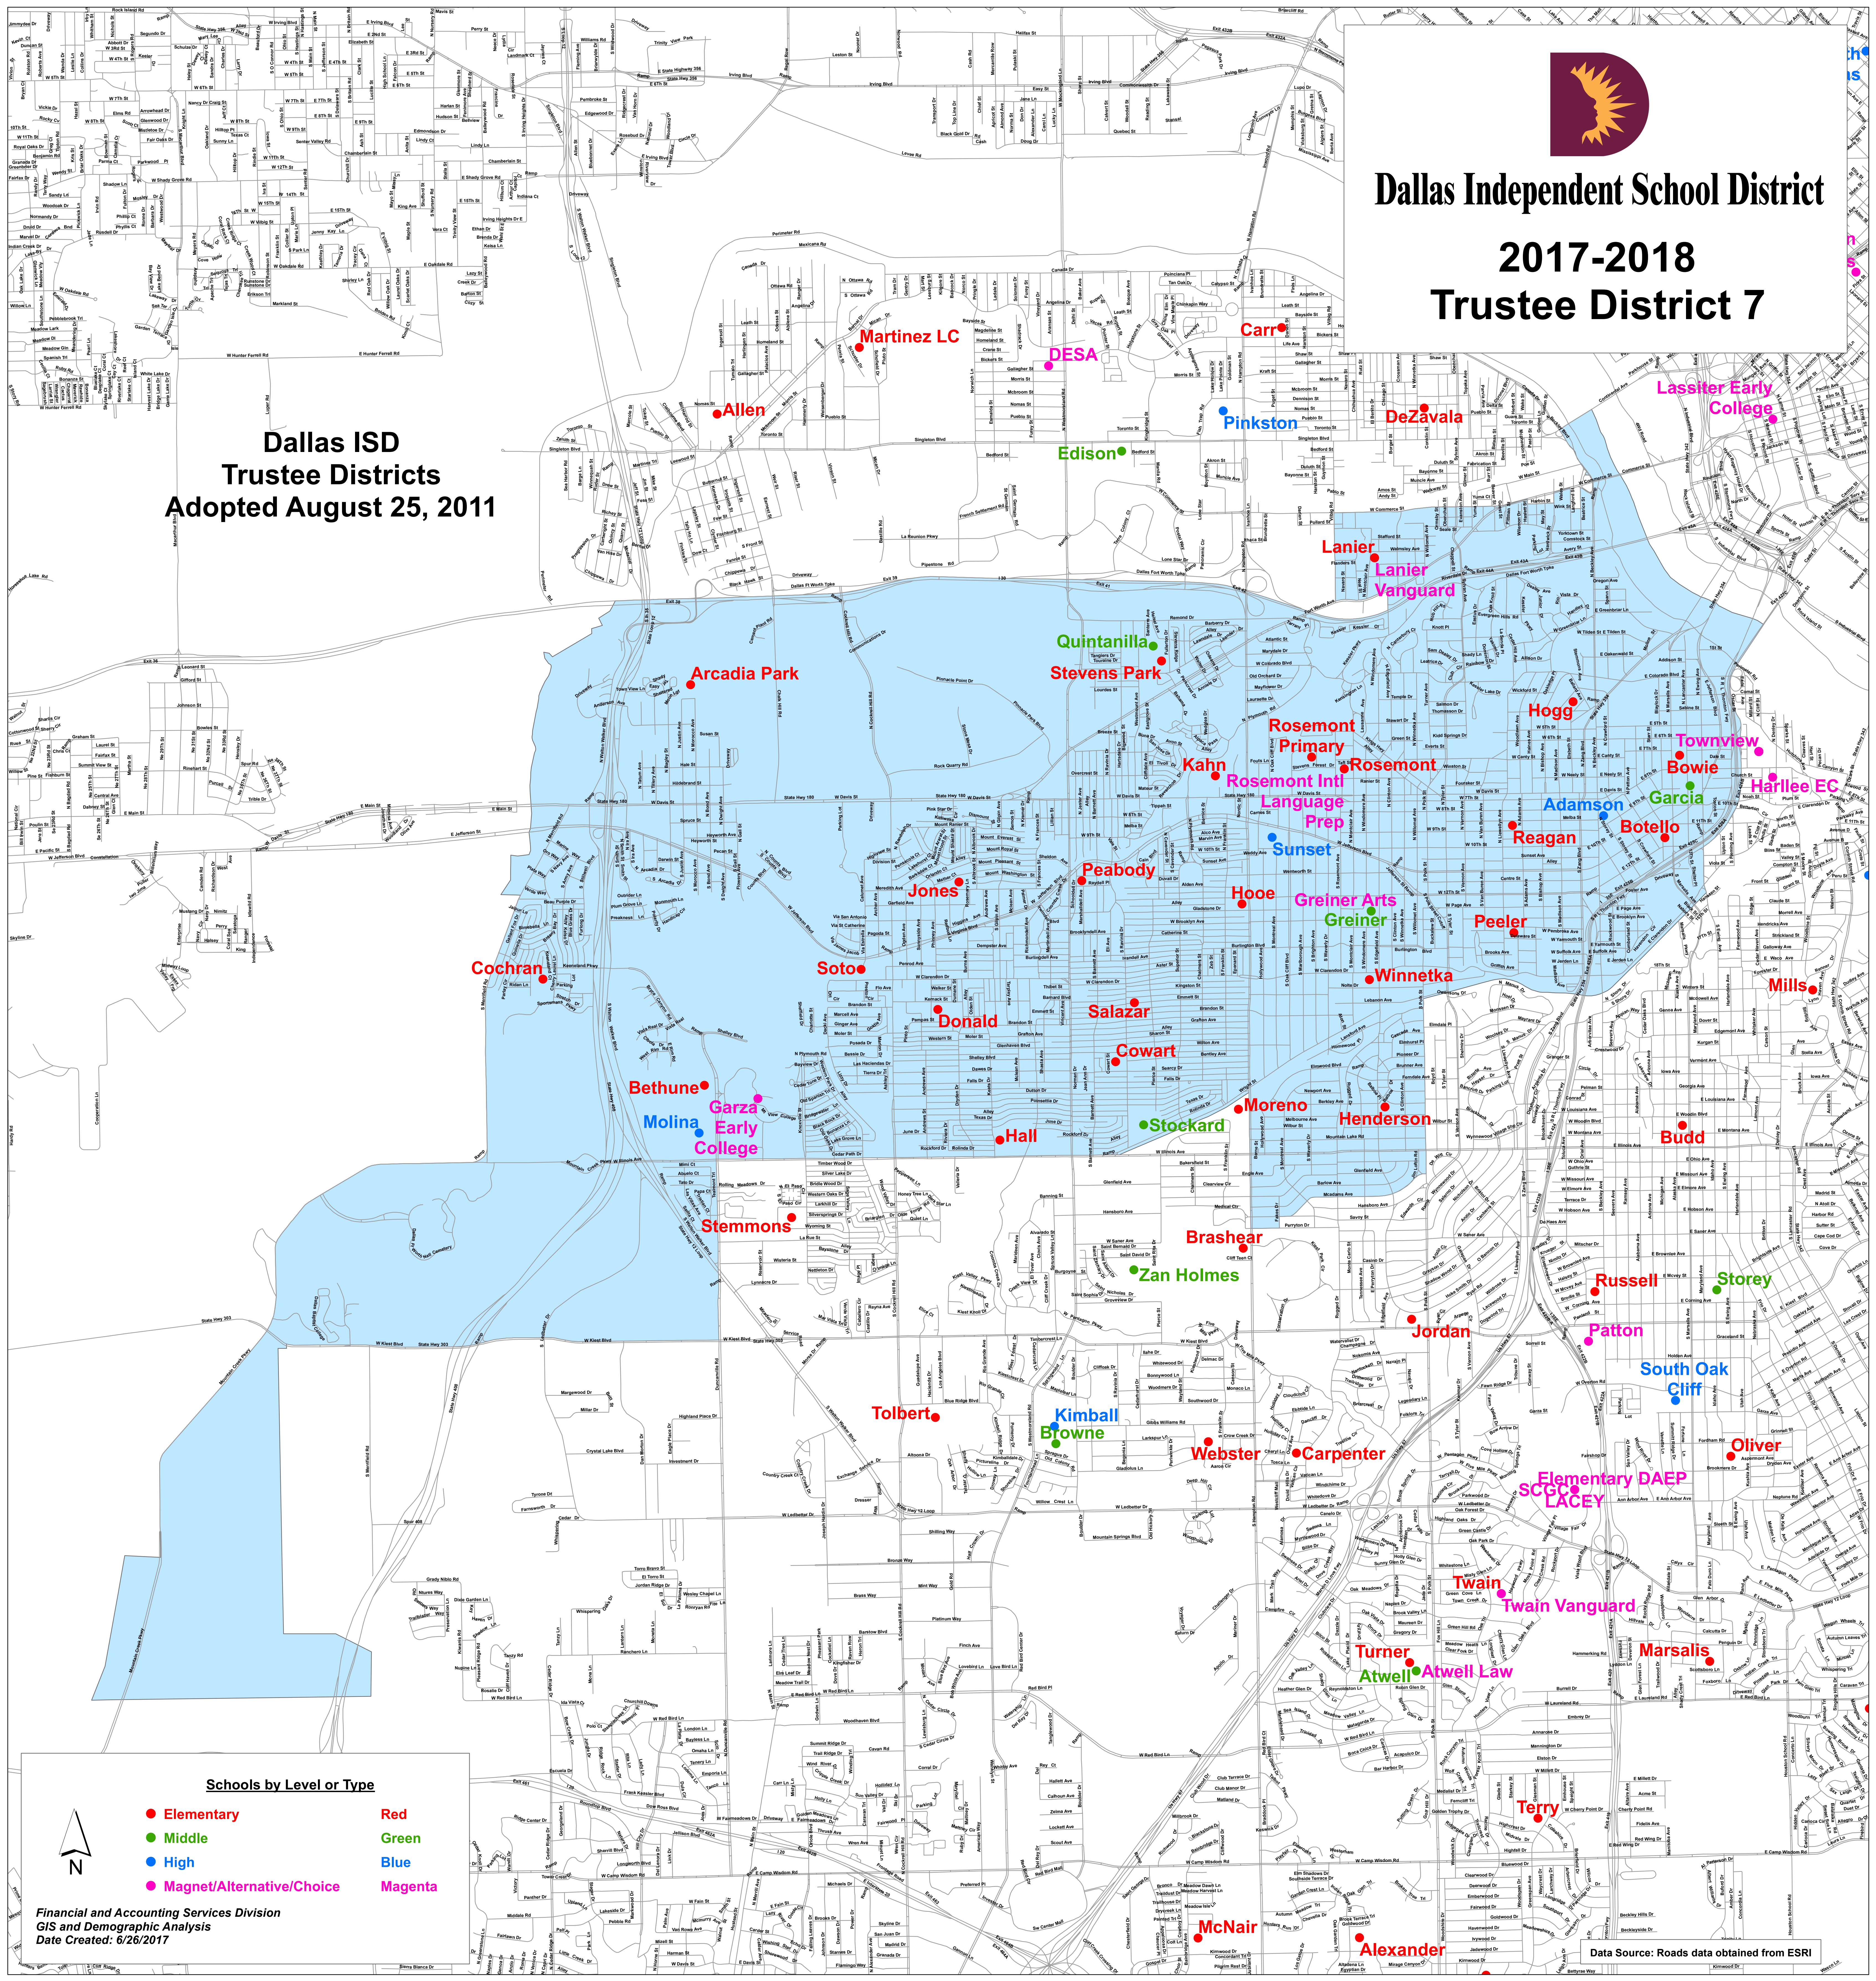

Dallas Independent School District

2017-2018 Trustee District 7

Dallas ISD
Trustee Districts
Adopted August 25, 2011

Schools by Level or Type

- Elementary Red
- Middle Green
- High Blue
- Magnet/Alternative/Choice Magenta

Financial and Accounting Services Division
GIS and Demographic Analysis
Date Created: 6/26/2017

Data Source: Roads data obtained from ESRI