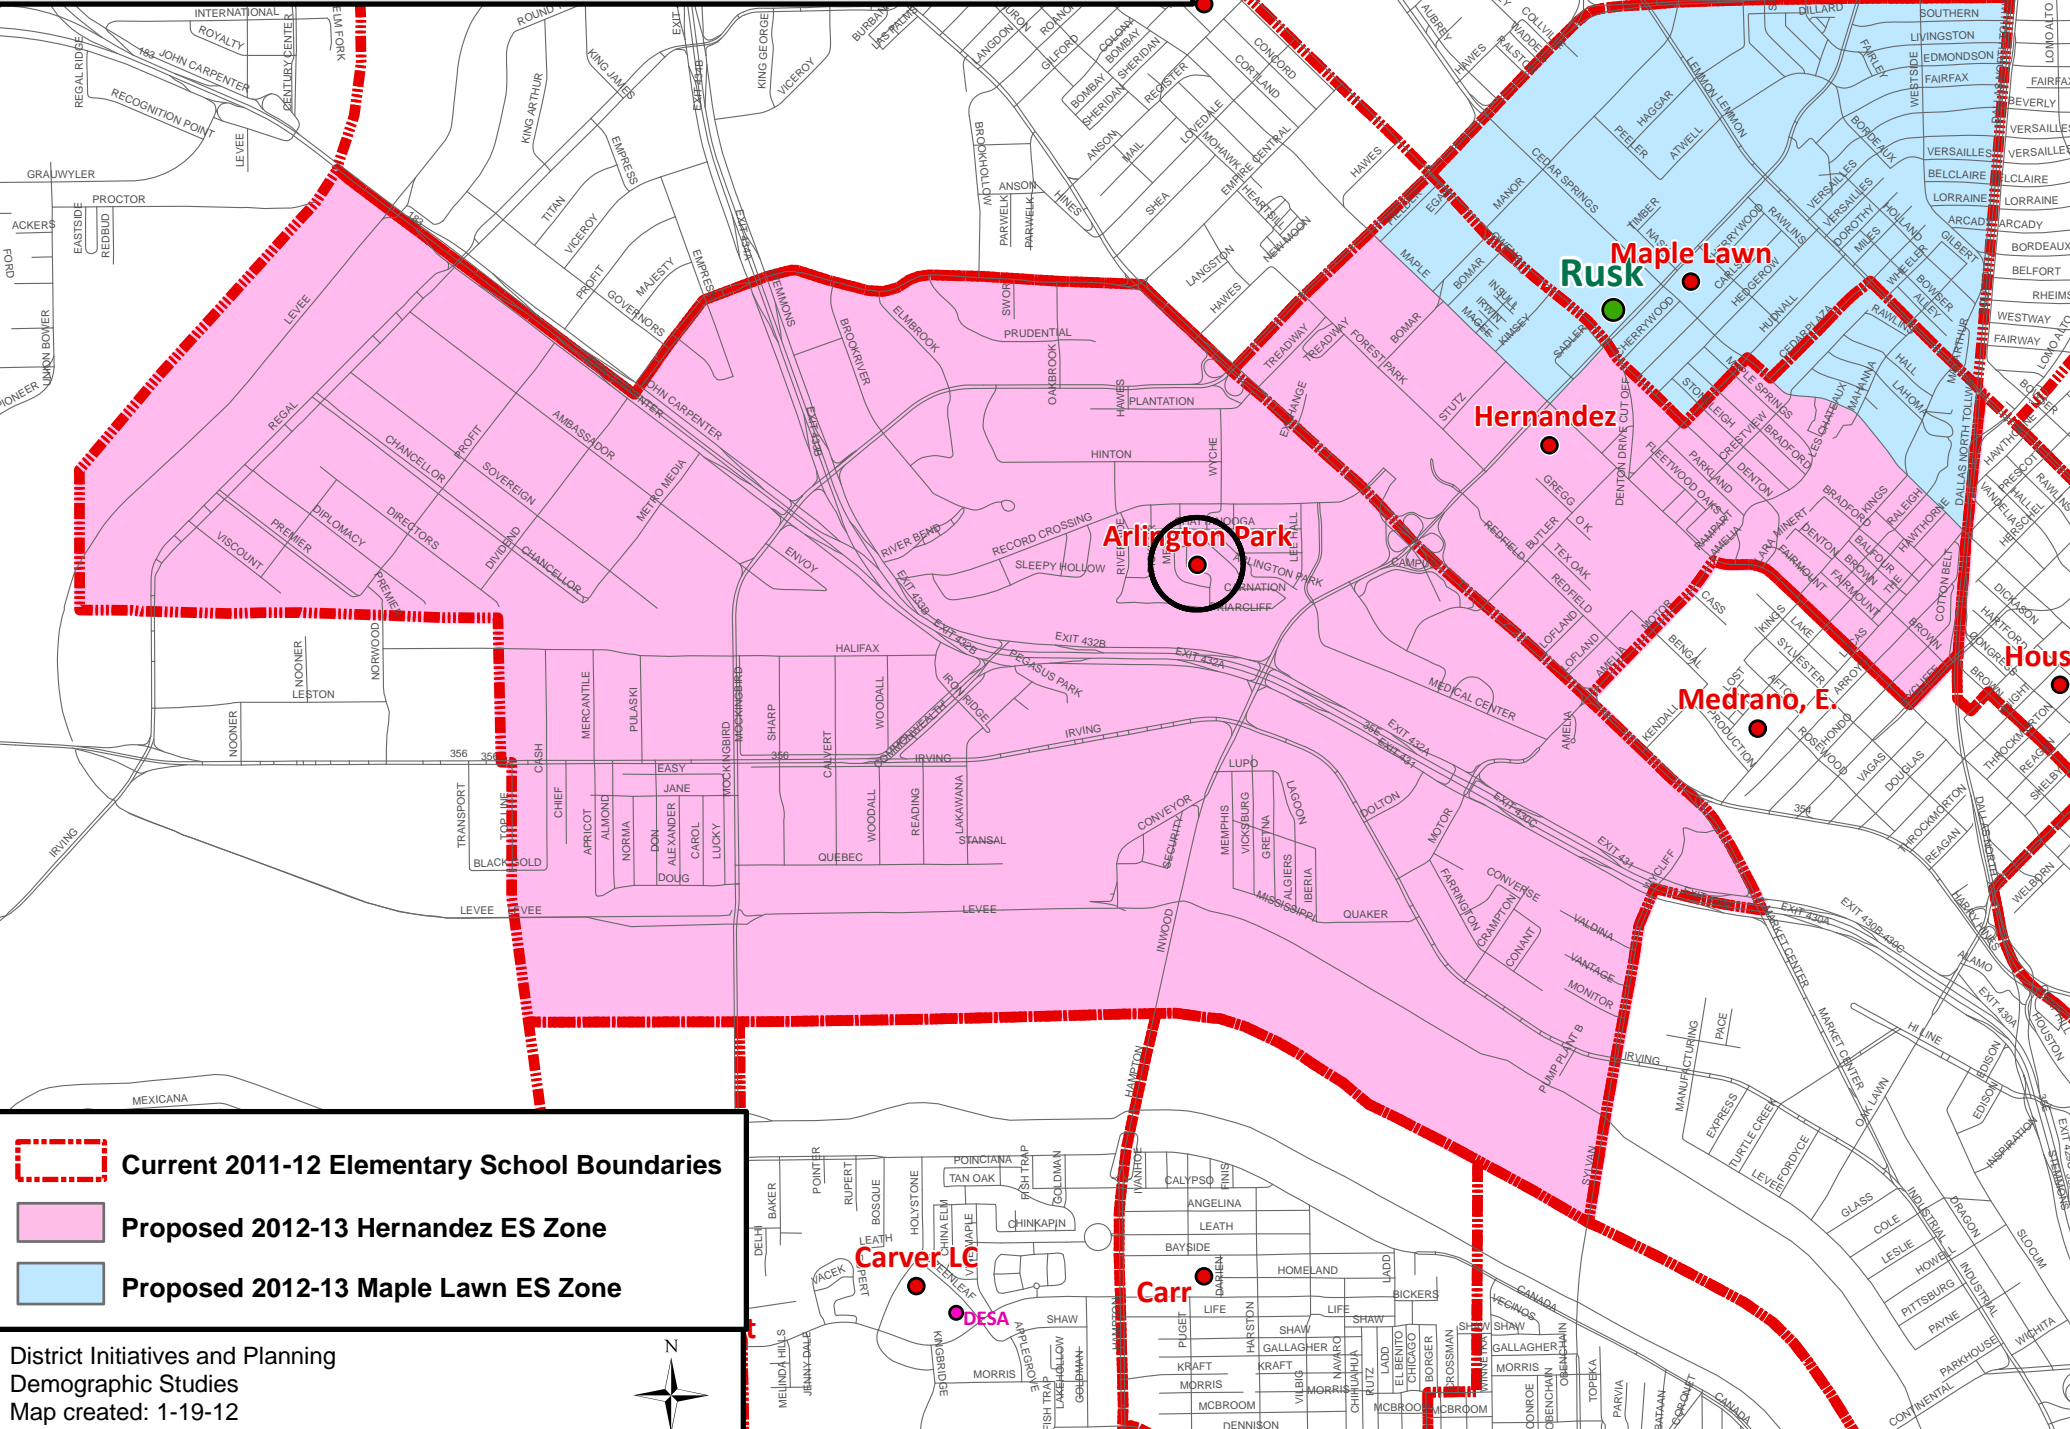

PROPOSED 2012-13 Arlington Park - Hernandez - Maple Lawn Consolidation Map (CLOSING ARLINGTON PARK)

District Initiatives and Planning
Demographic Studies
Map created: 1-19-12