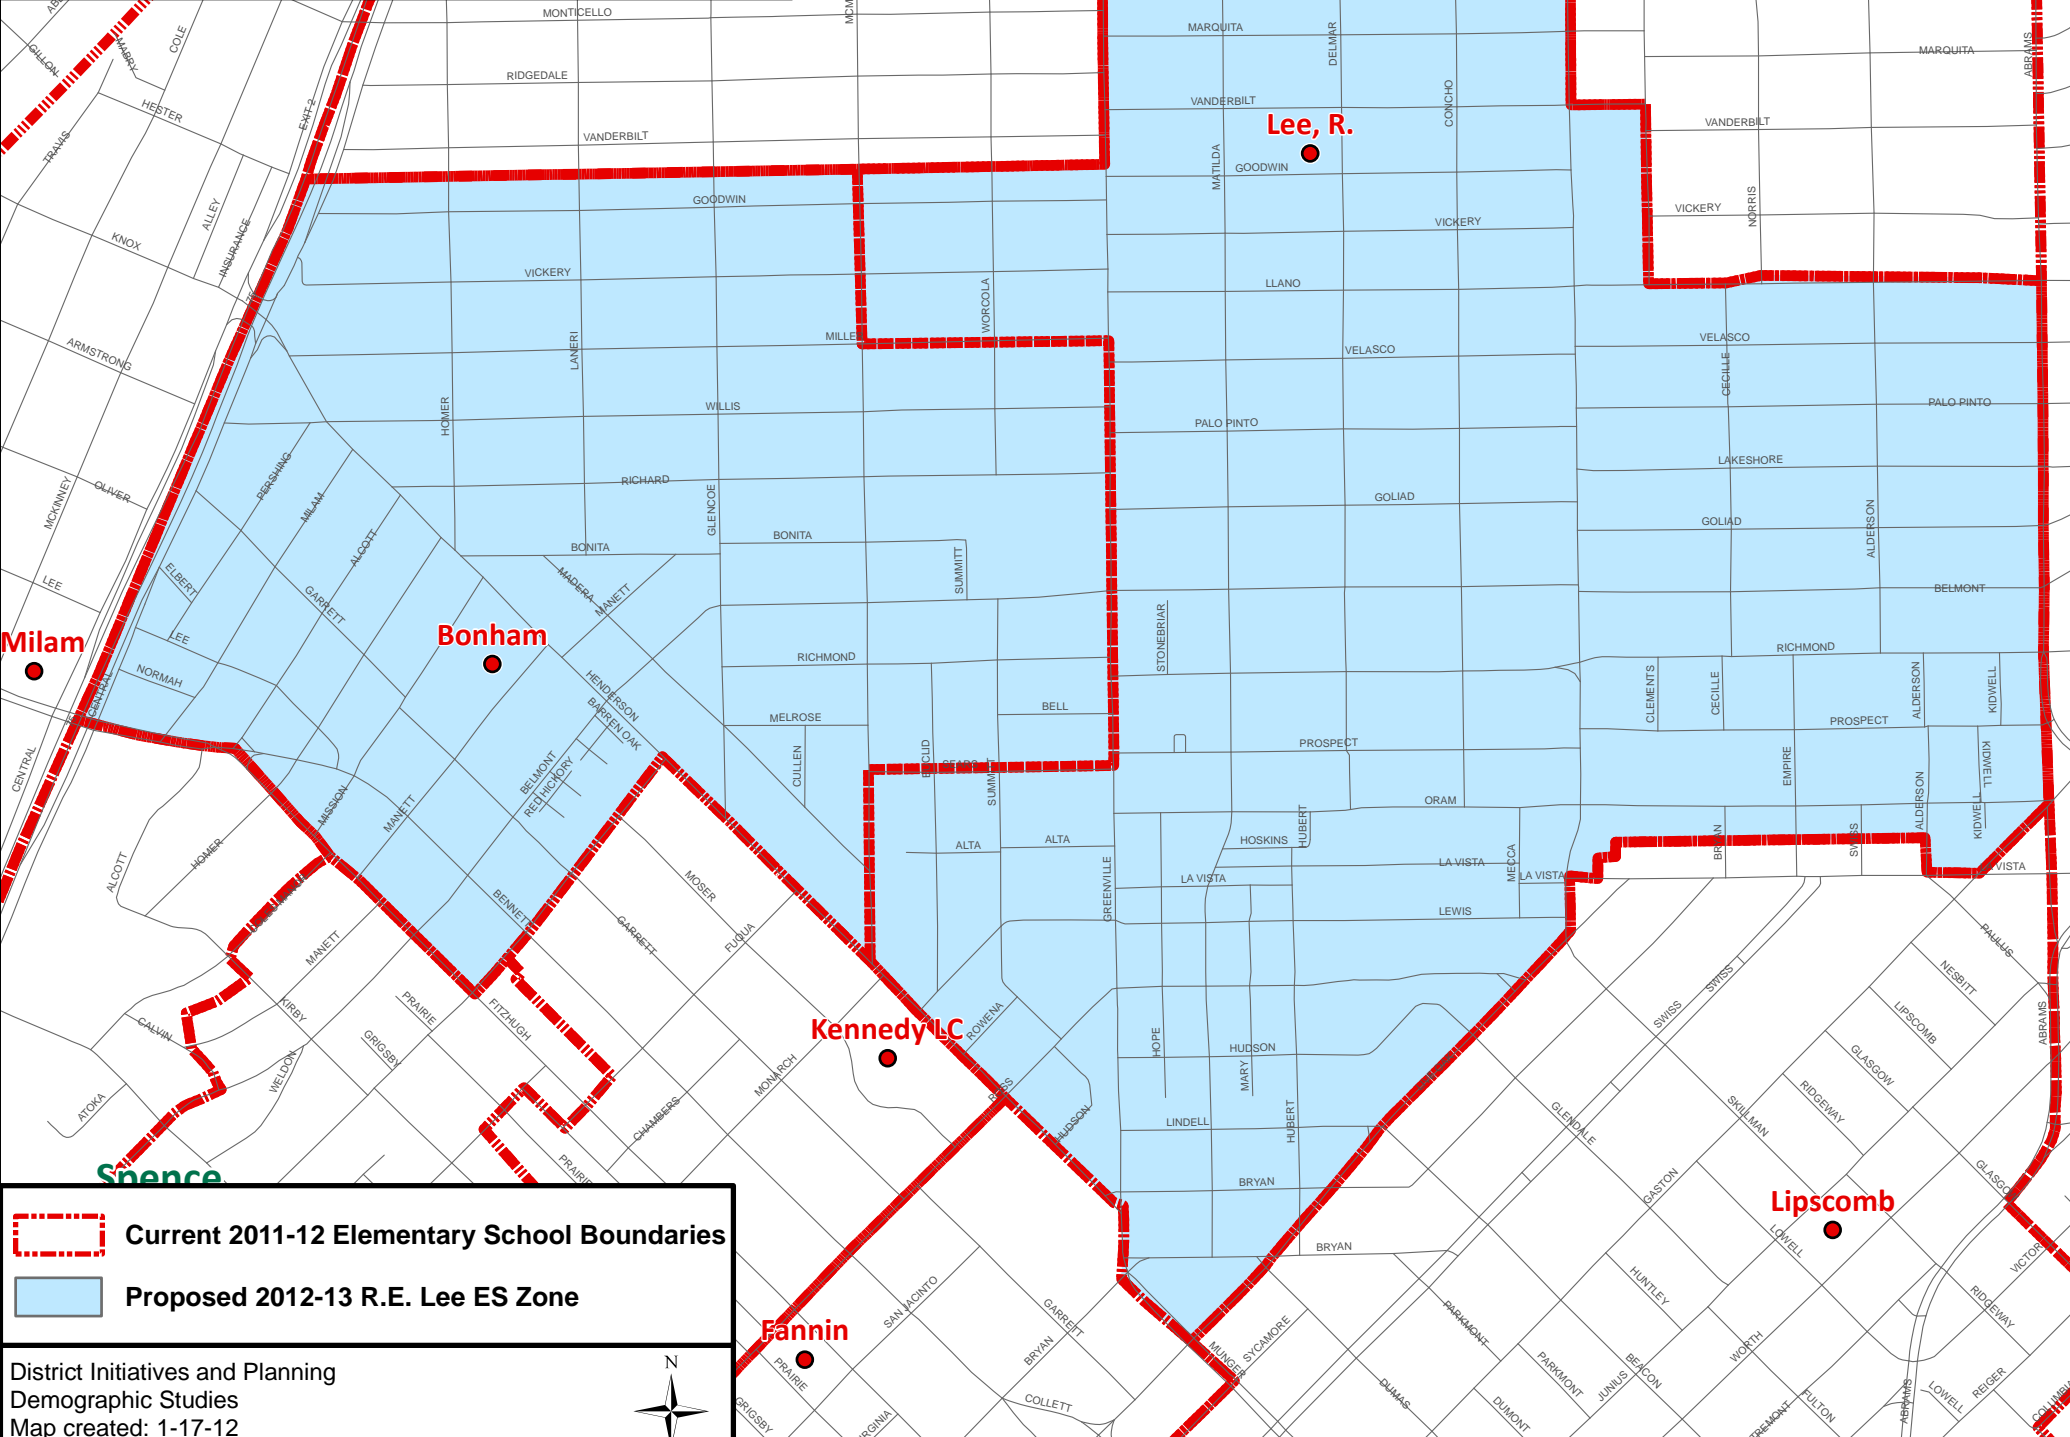

# PROPOSED 2012-13 Bonham - R.E. Lee Consolidation Map (CLOSING BONHAM)

-  Current 2011-12 Elementary School Boundaries
-  Proposed 2012-13 R.E. Lee ES Zone