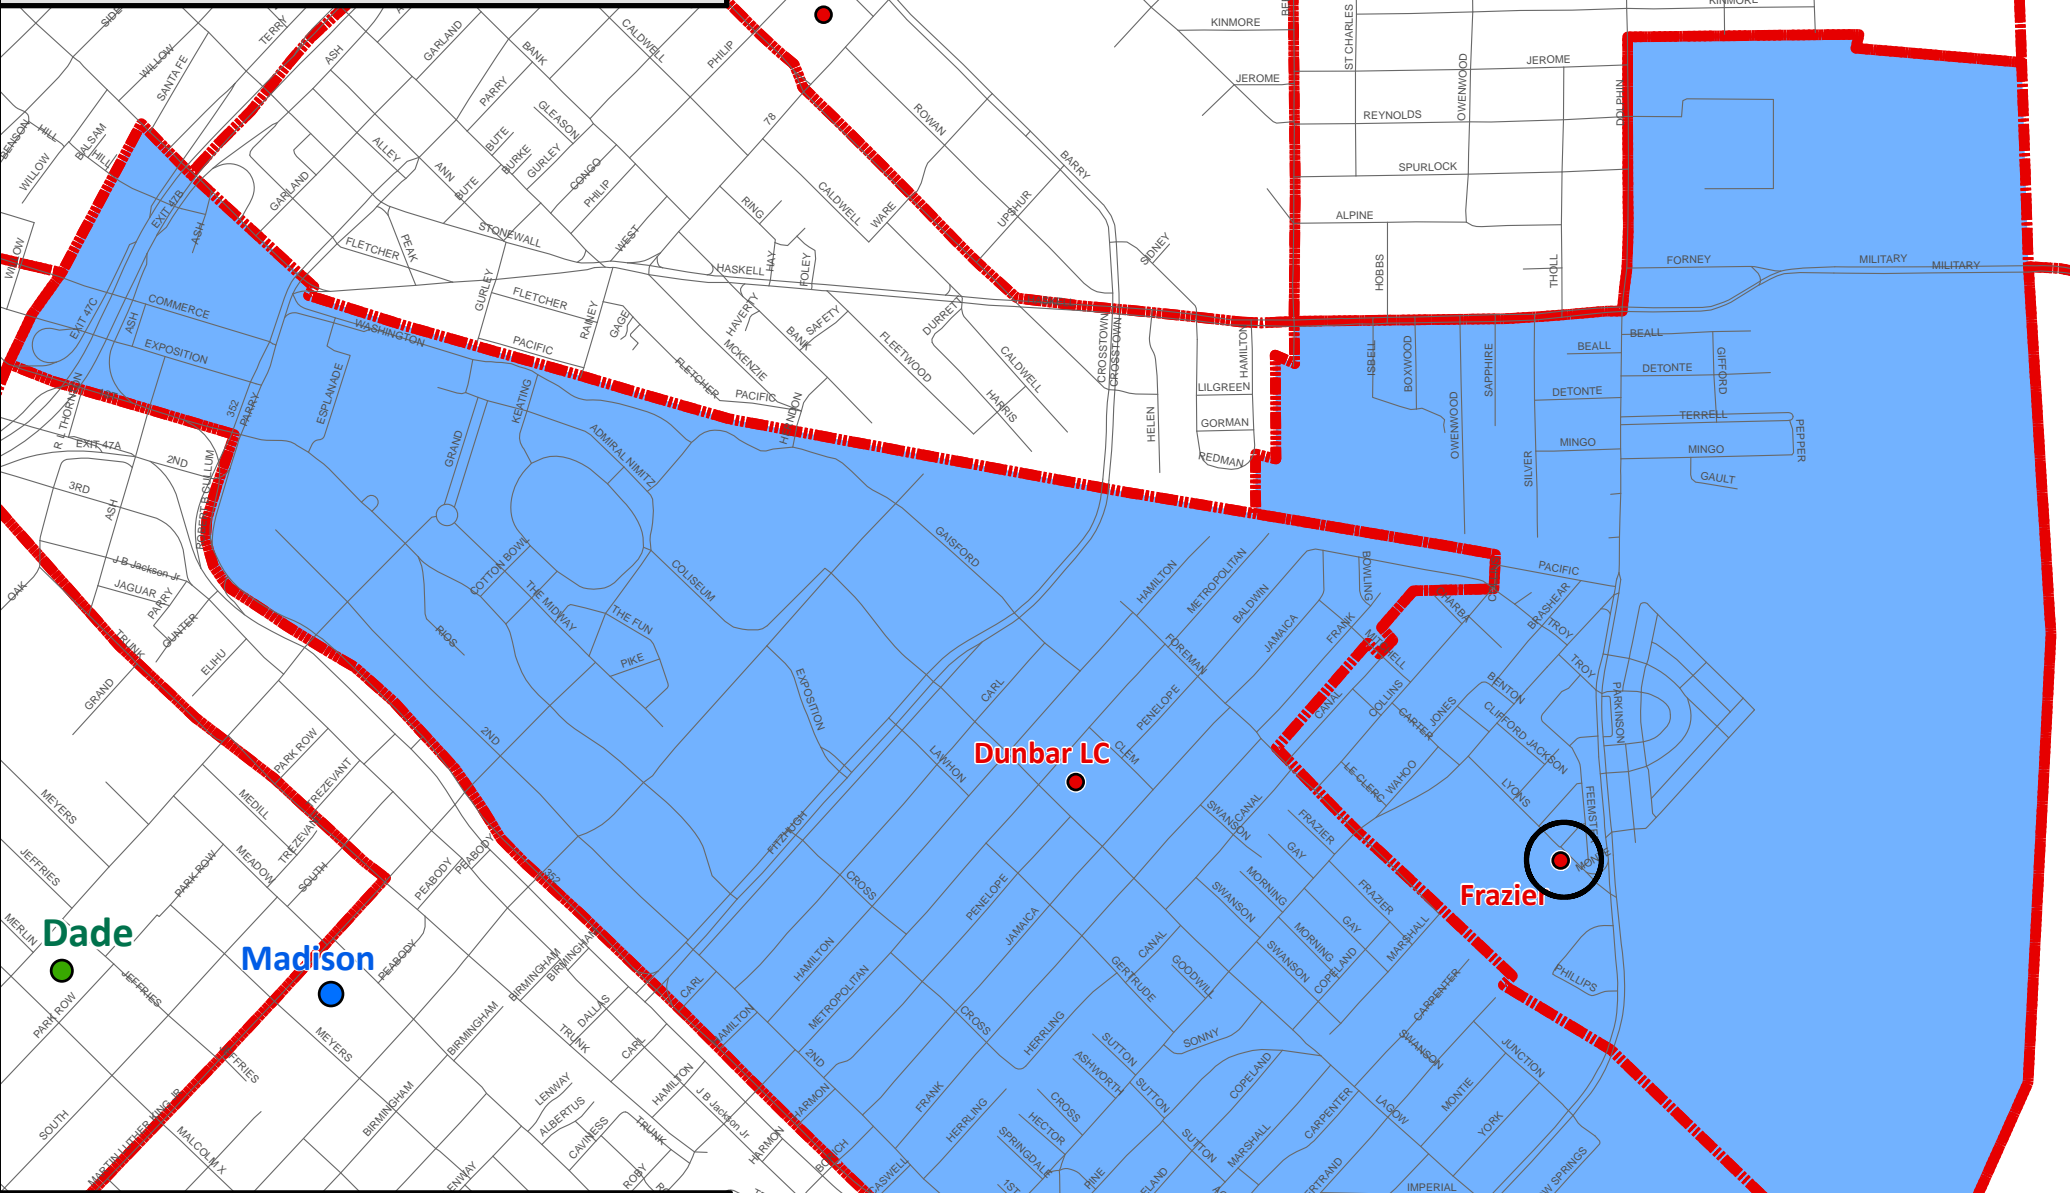

# PROPOSED 2012-13 Dunbar ES Zone Consolidation Map (CLOSING FRAZIER)

 Current 2011-12 Elementary School Boundaries

 Proposed 2012-13 Dunbar ES Zone

District Initiatives and Planning  
 Demographic Studies  
 Map created: 2-1-12

**Roberts**

**Dunbar LC**

**Frazier**

**Madison**

**Dade**

**Rhoads LC**