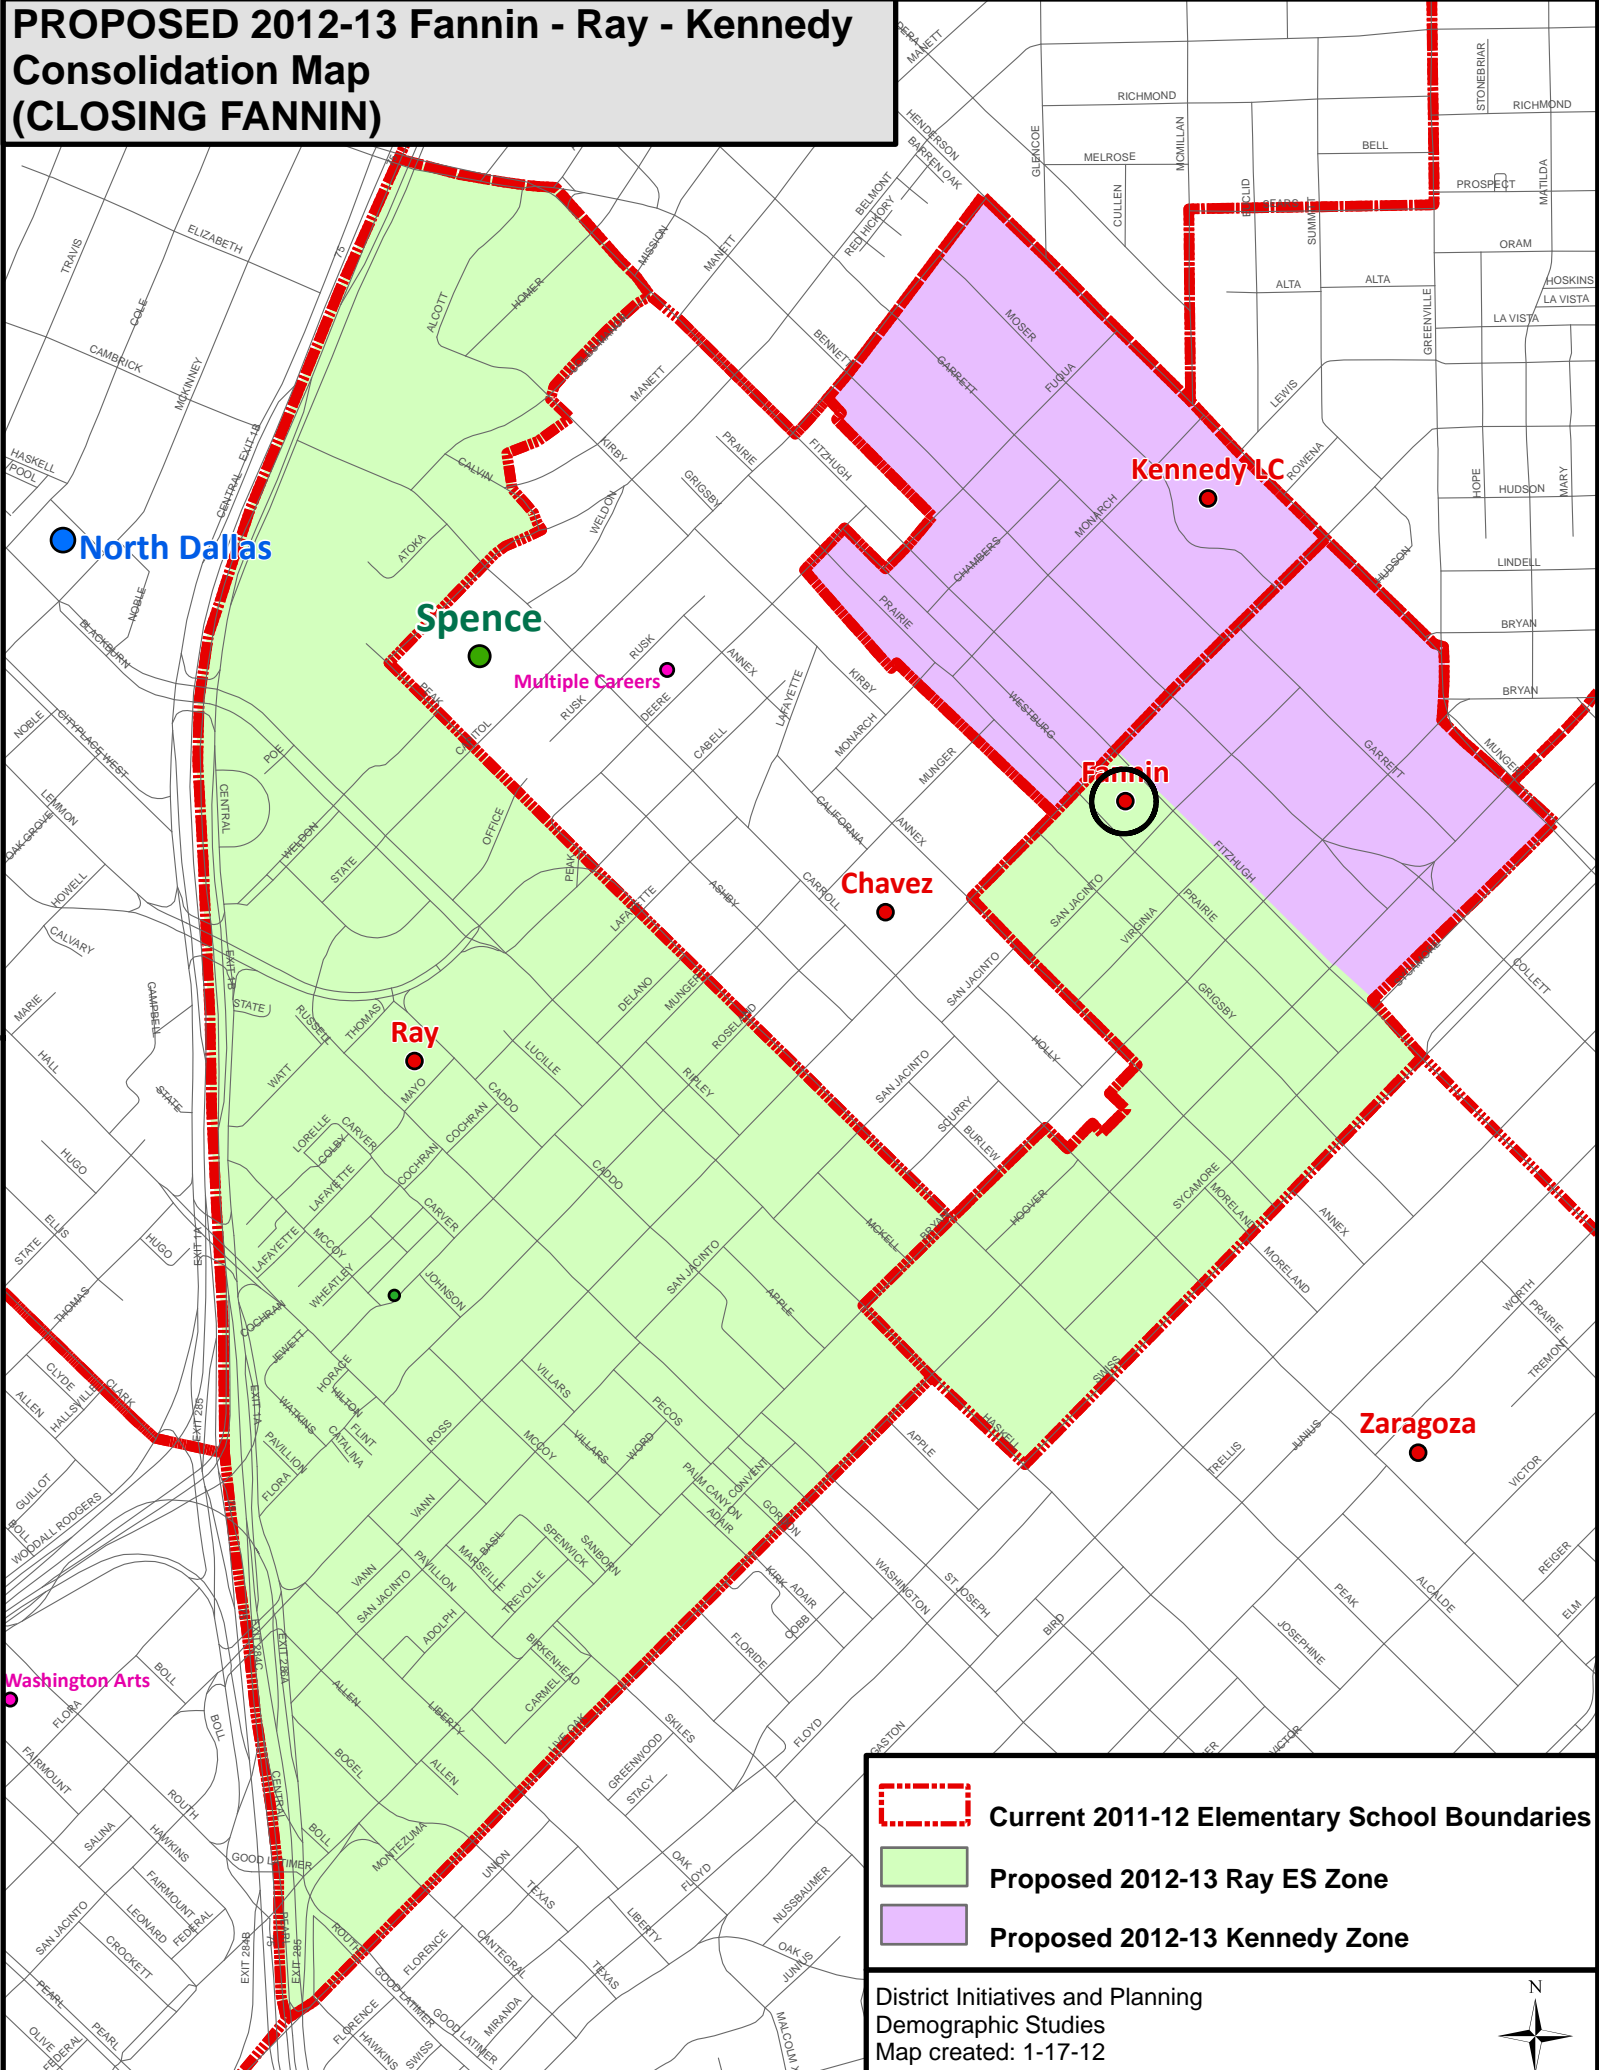

PROPOSED 2012-13 Fannin - Ray - Kennedy Consolidation Map (CLOSING FANNIN)

-  Current 2011-12 Elementary School Boundaries
-  Proposed 2012-13 Ray ES Zone
-  Proposed 2012-13 Kennedy Zone

District Initiatives and Planning
 Demographic Studies
 Map created: 1-17-12