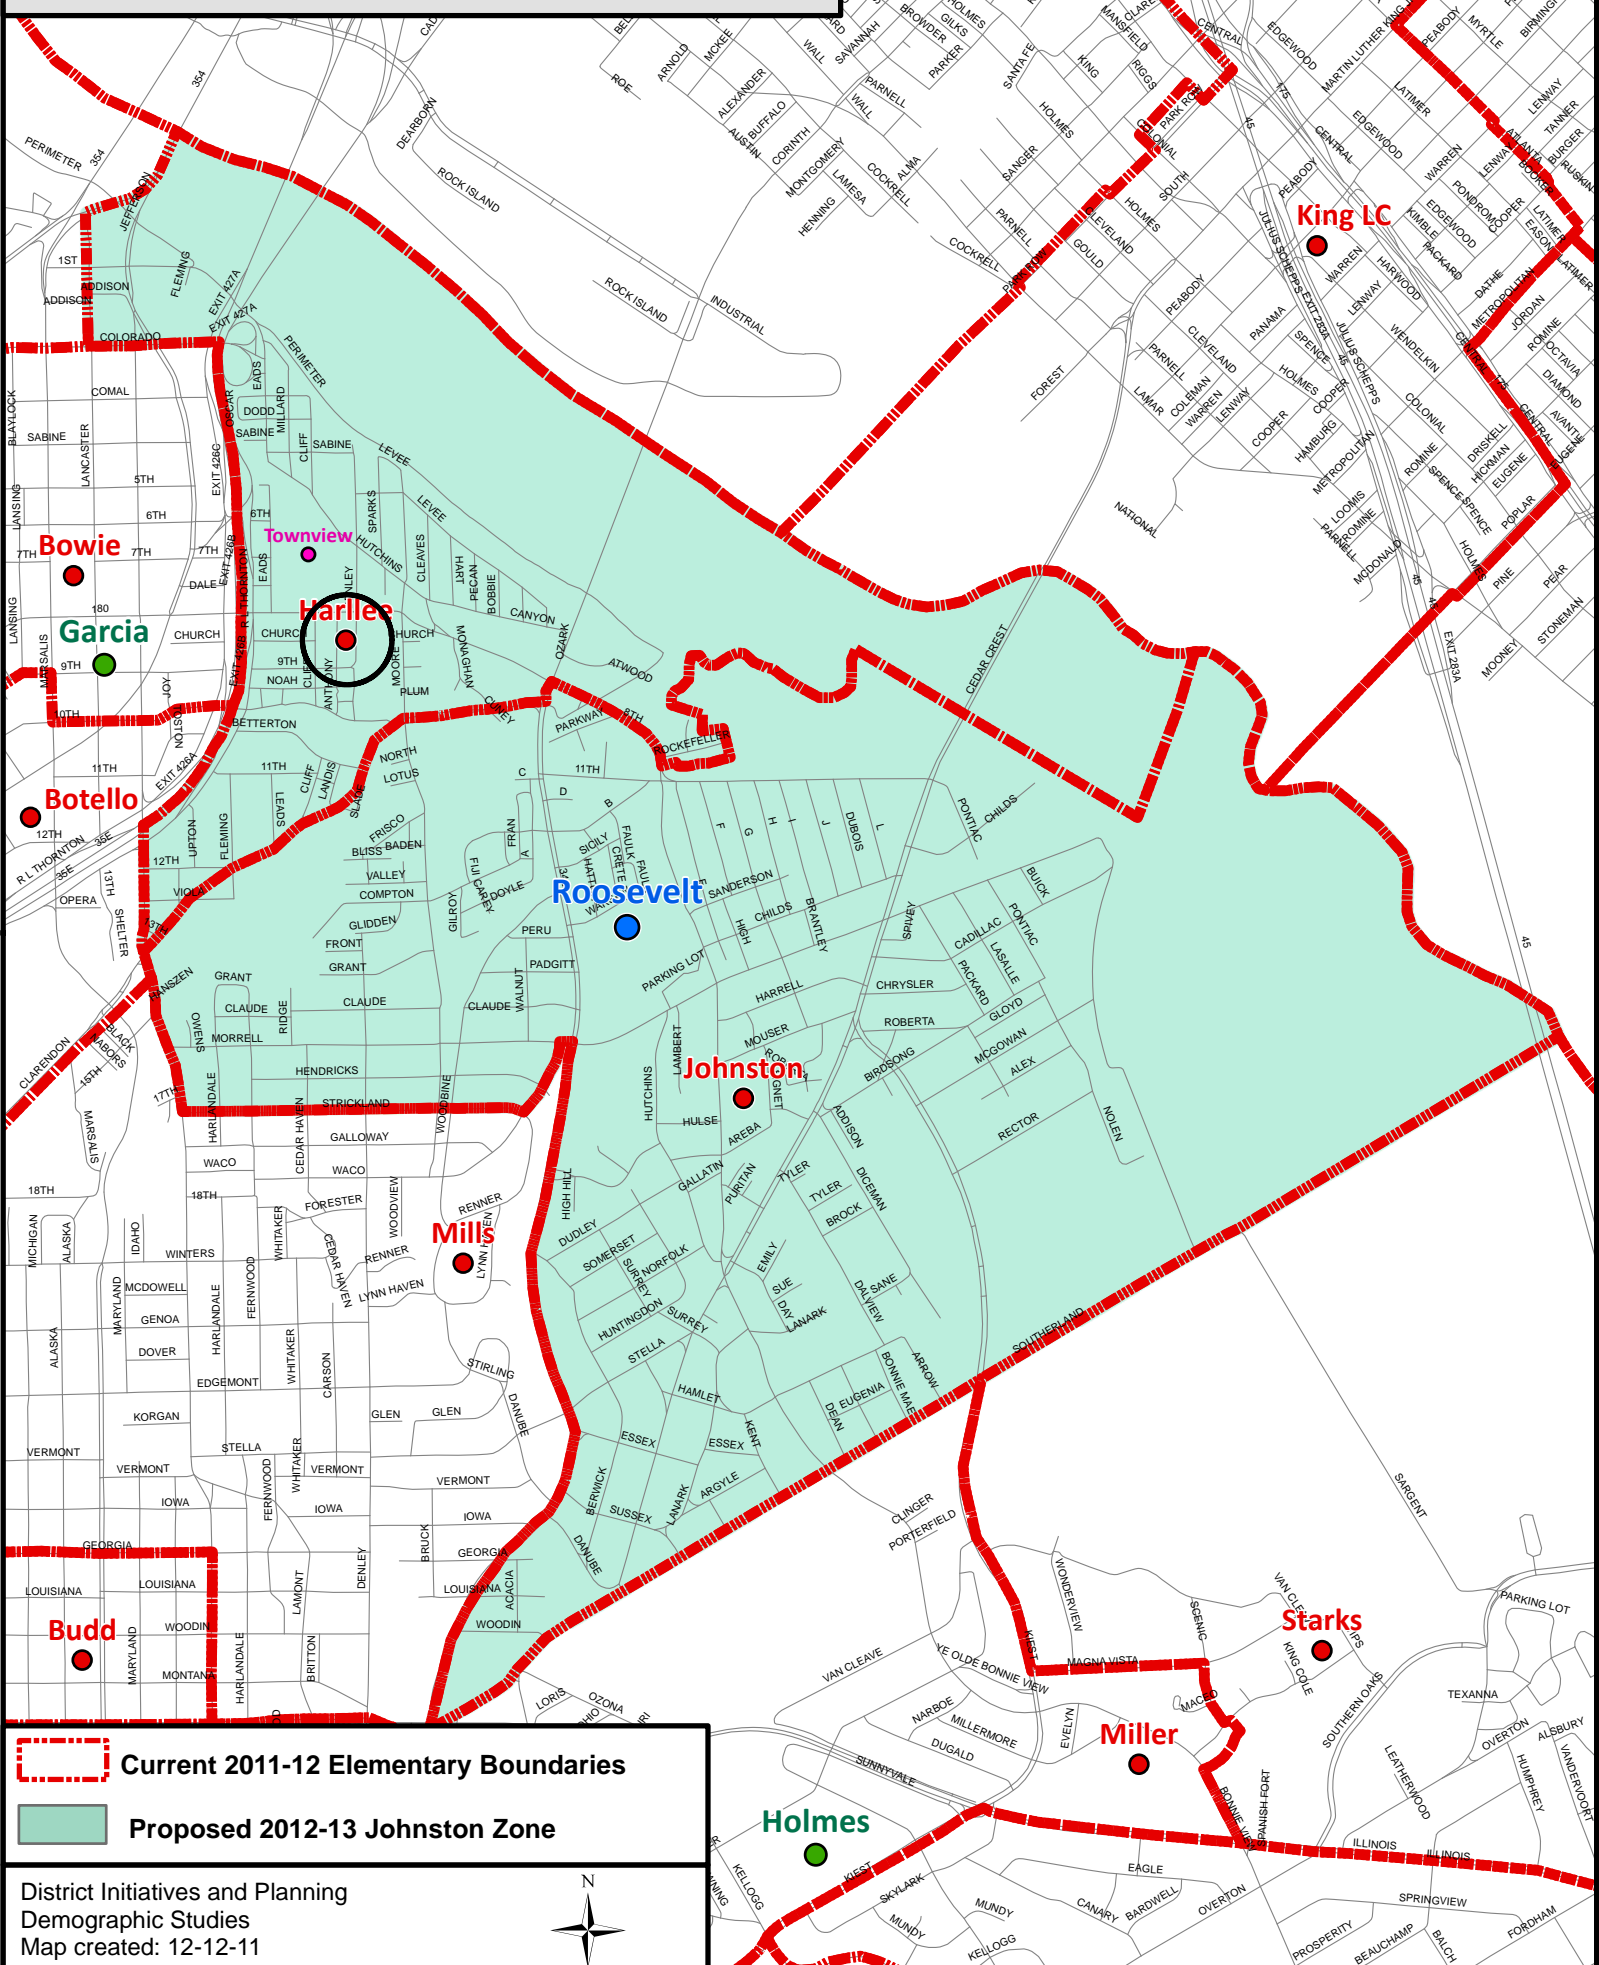

# PROPOSED Johnston Consolidation Map (CLOSING HARLLEE)

 **Current 2011-12 Elementary Boundaries**

 **Proposed 2012-13 Johnston Zone**

District Initiatives and Planning  
Demographic Studies  
Map created: 12-12-11