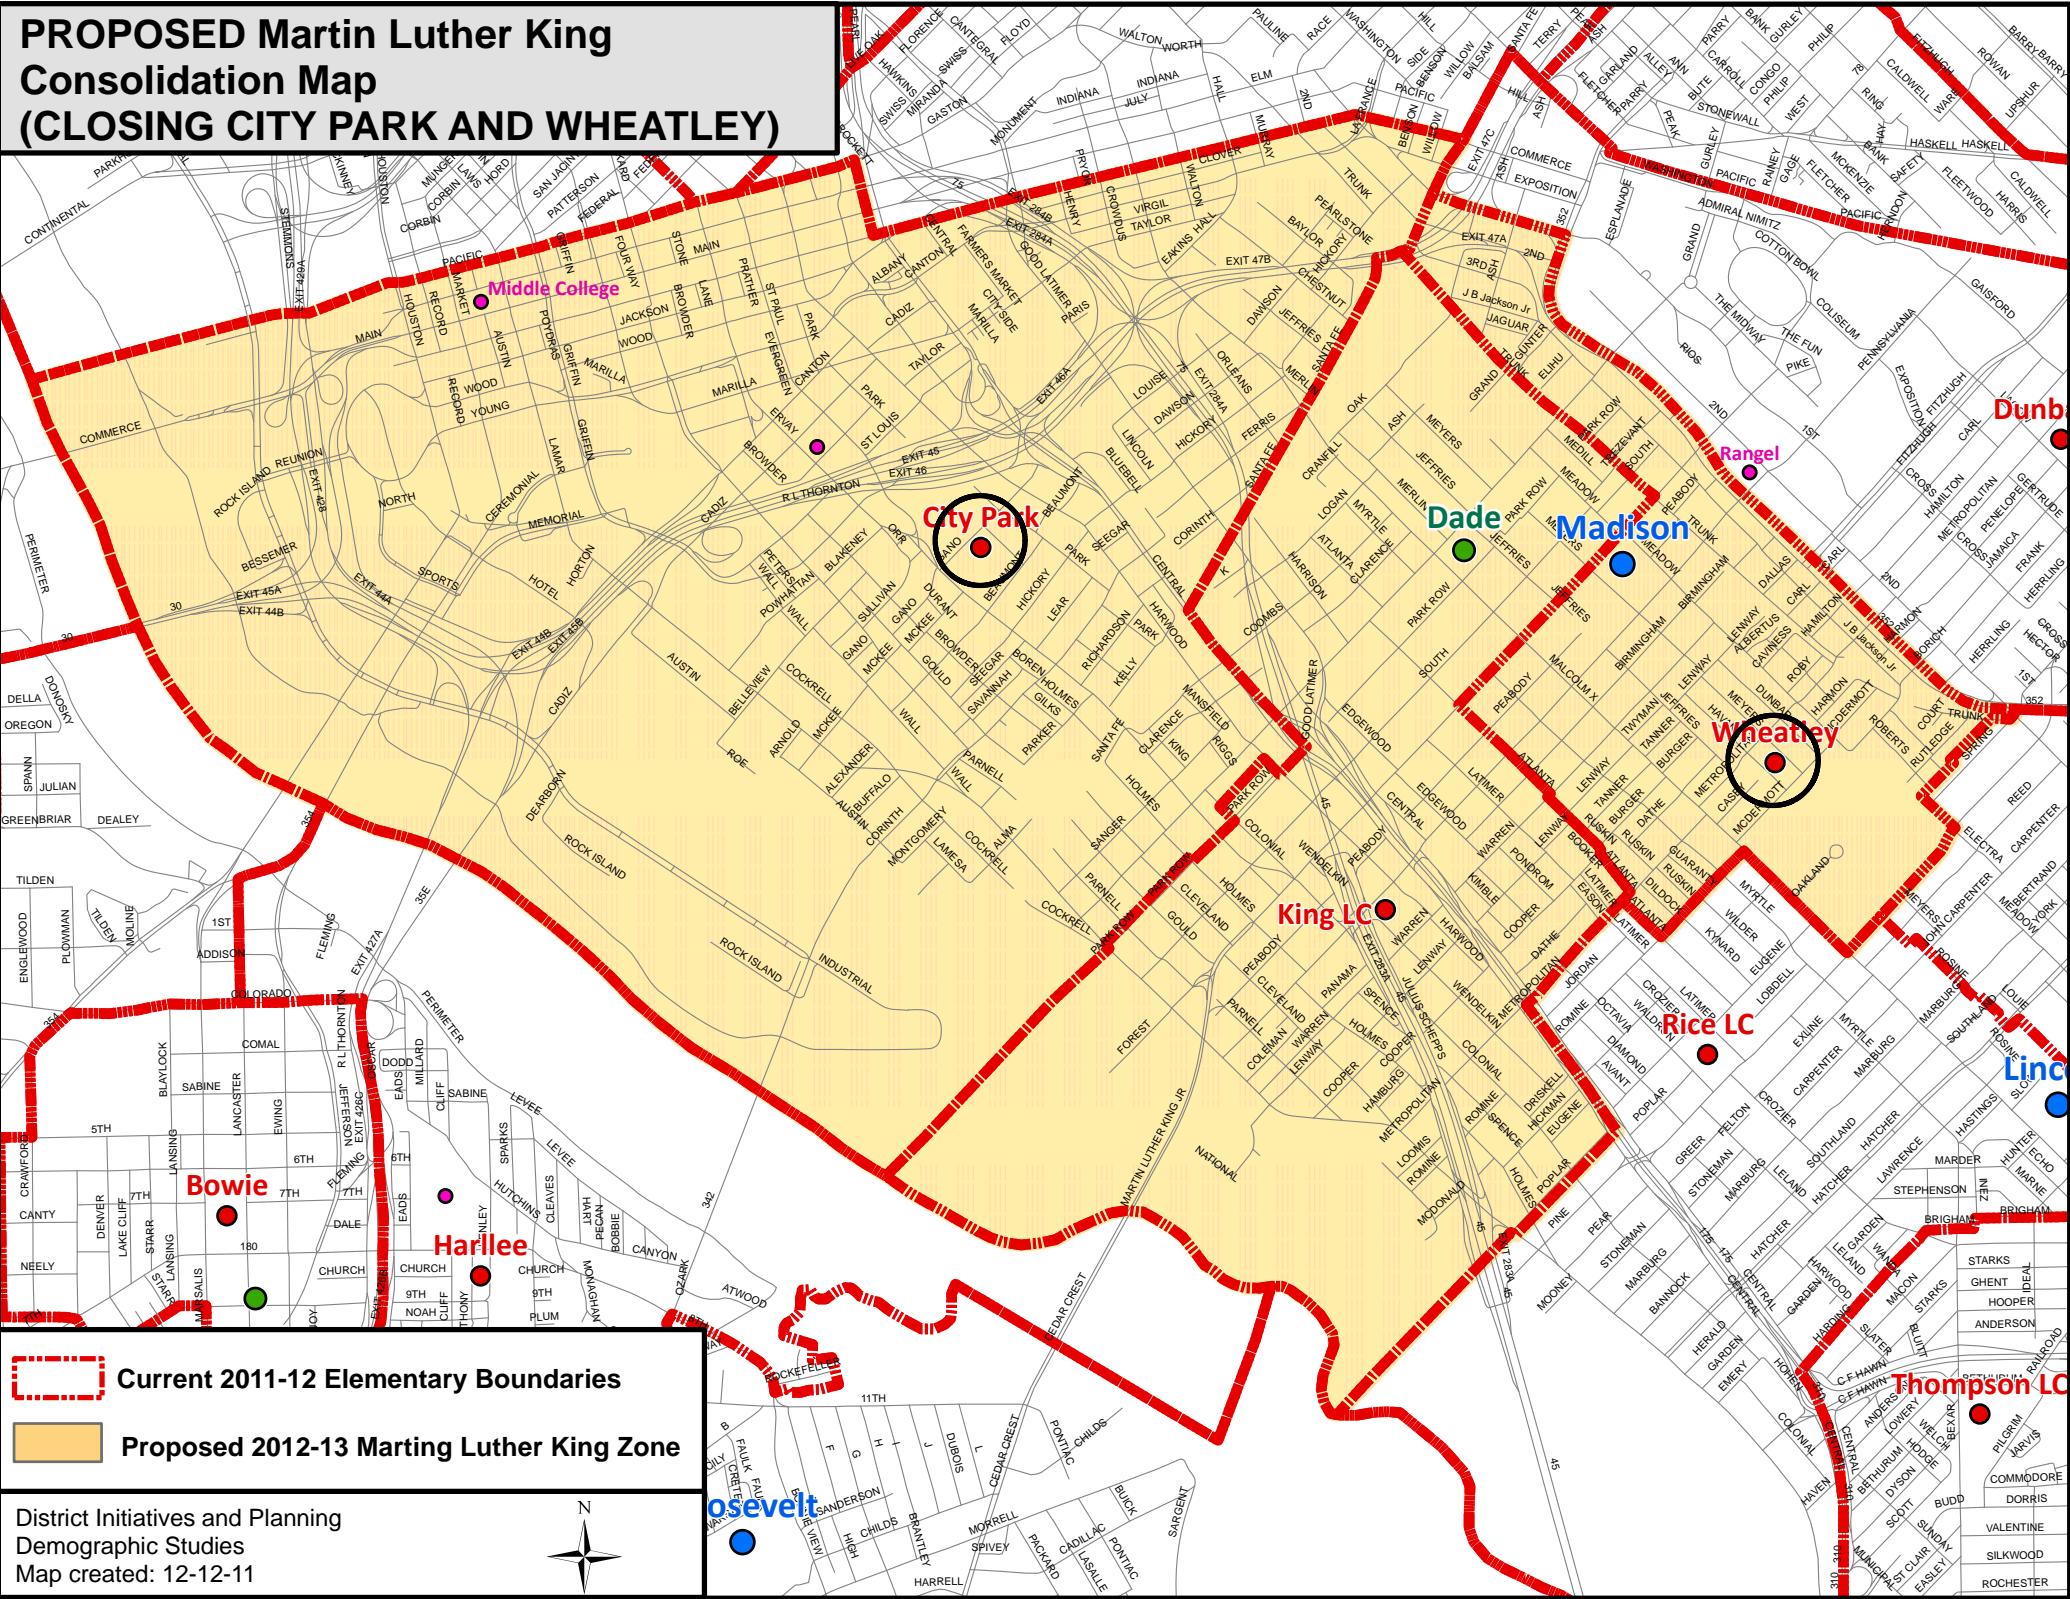

PROPOSED Martin Luther King Consolidation Map (CLOSING CITY PARK AND WHEATLEY)

 Current 2011-12 Elementary Boundaries

 Proposed 2012-13 Martin Luther King Zone

District Initiatives and Planning
Demographic Studies
Map created: 12-12-11