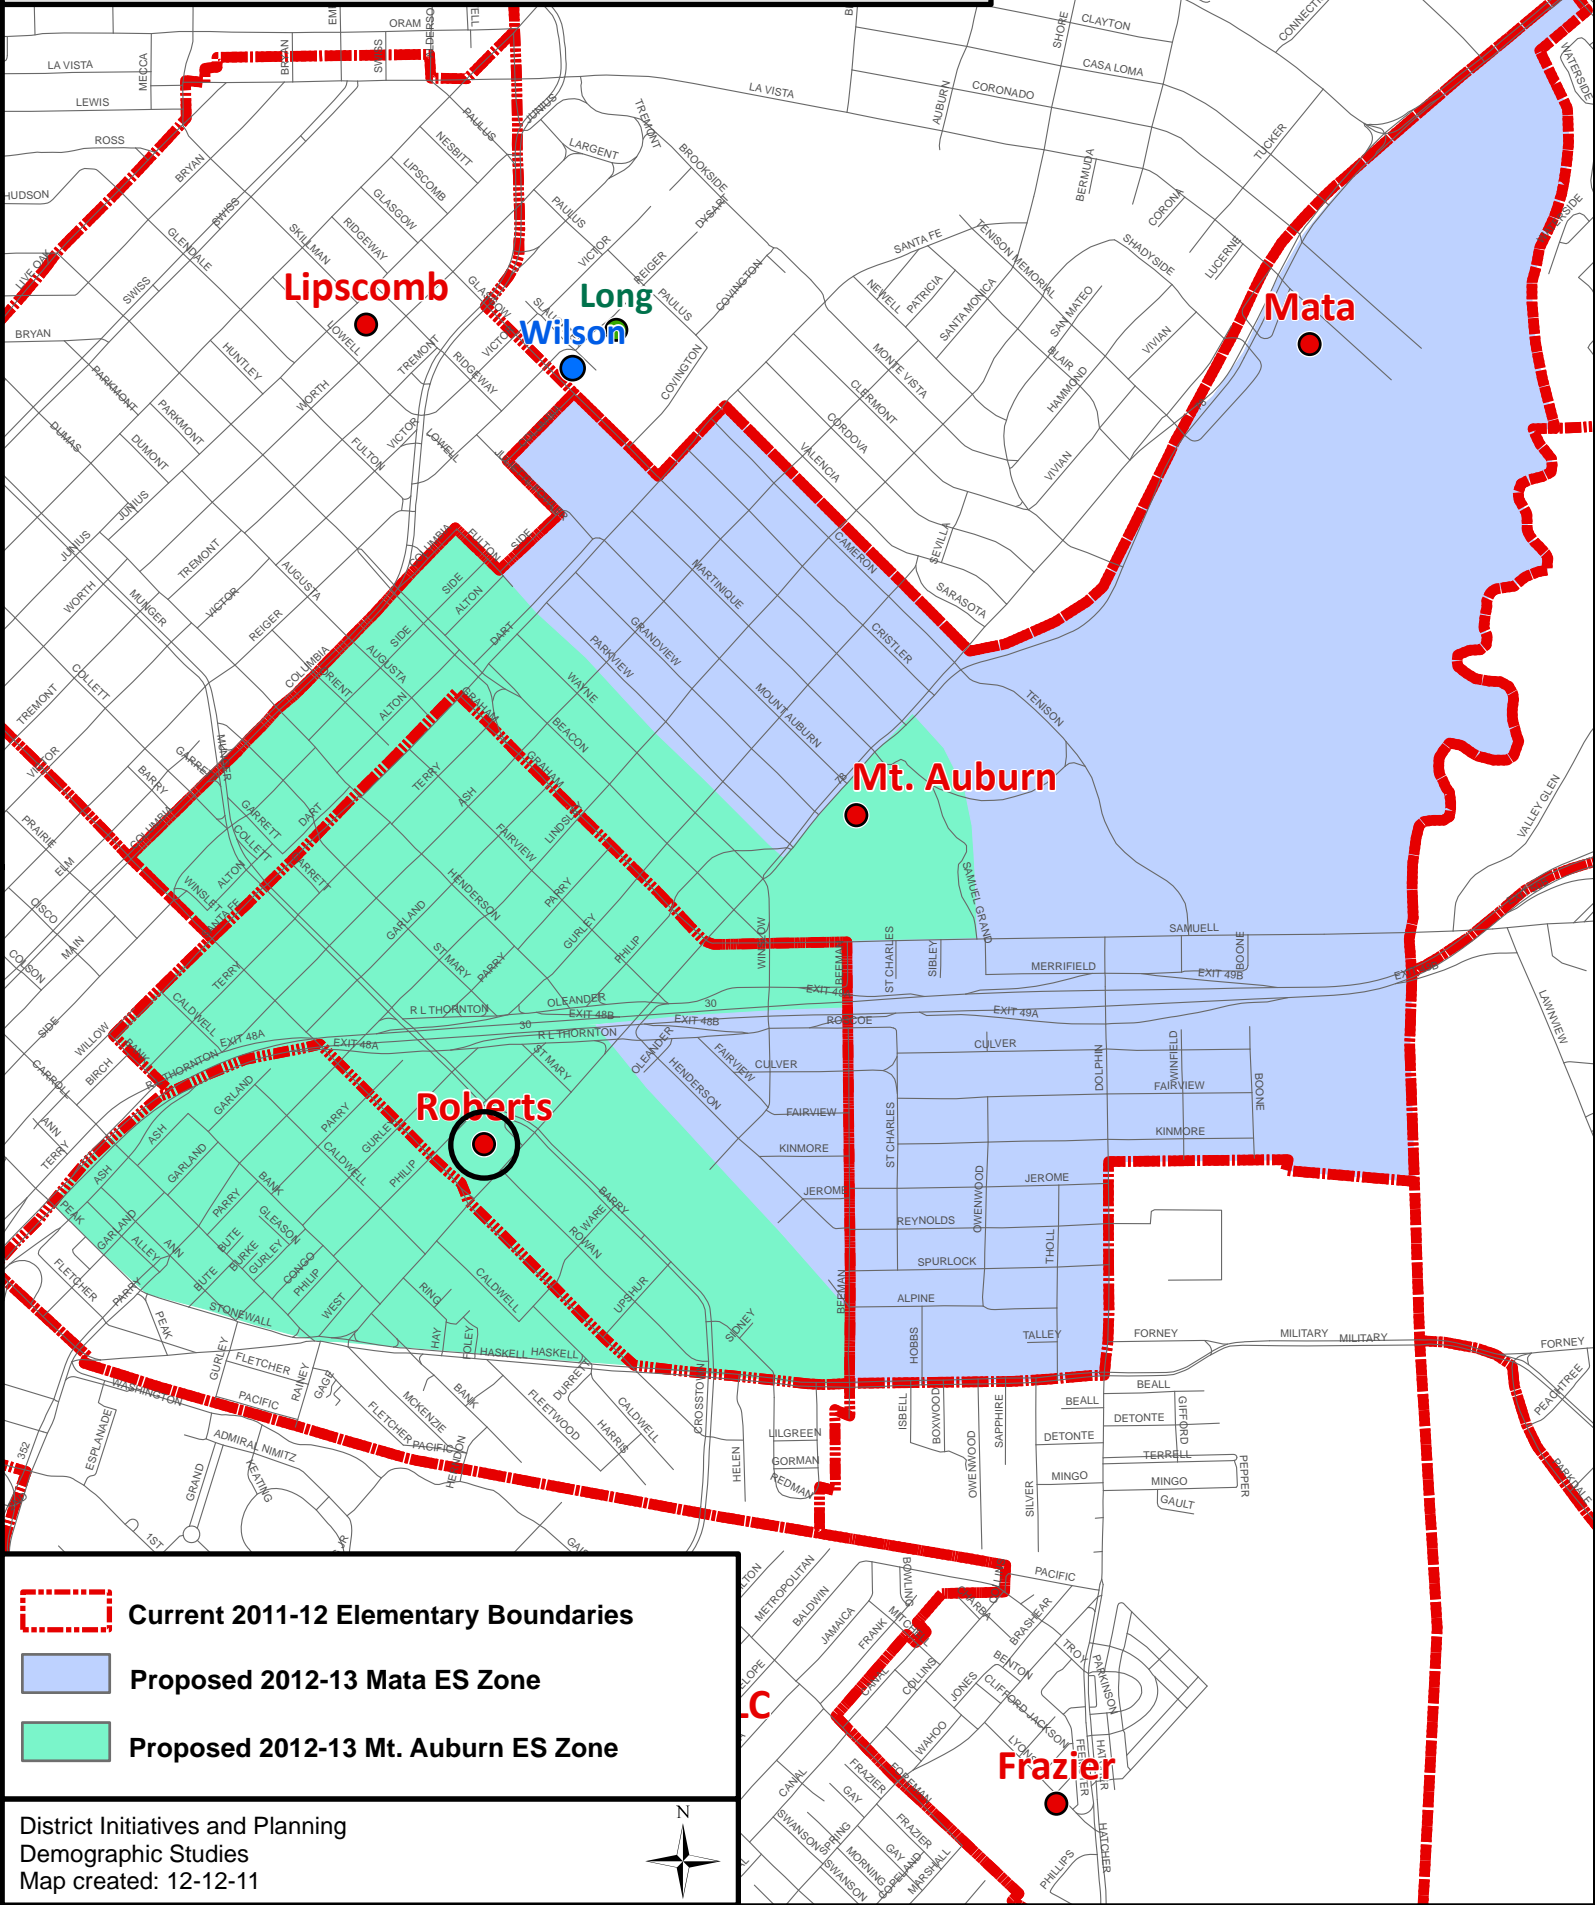

PROPOSED 2012-13 Mata - Mt. Auburn Consolidation Map (CLOSING ROBERTS)

-  Current 2011-12 Elementary Boundaries
-  Proposed 2012-13 Mata ES Zone
-  Proposed 2012-13 Mt. Auburn ES Zone

District Initiatives and Planning
Demographic Studies
Map created: 12-12-11