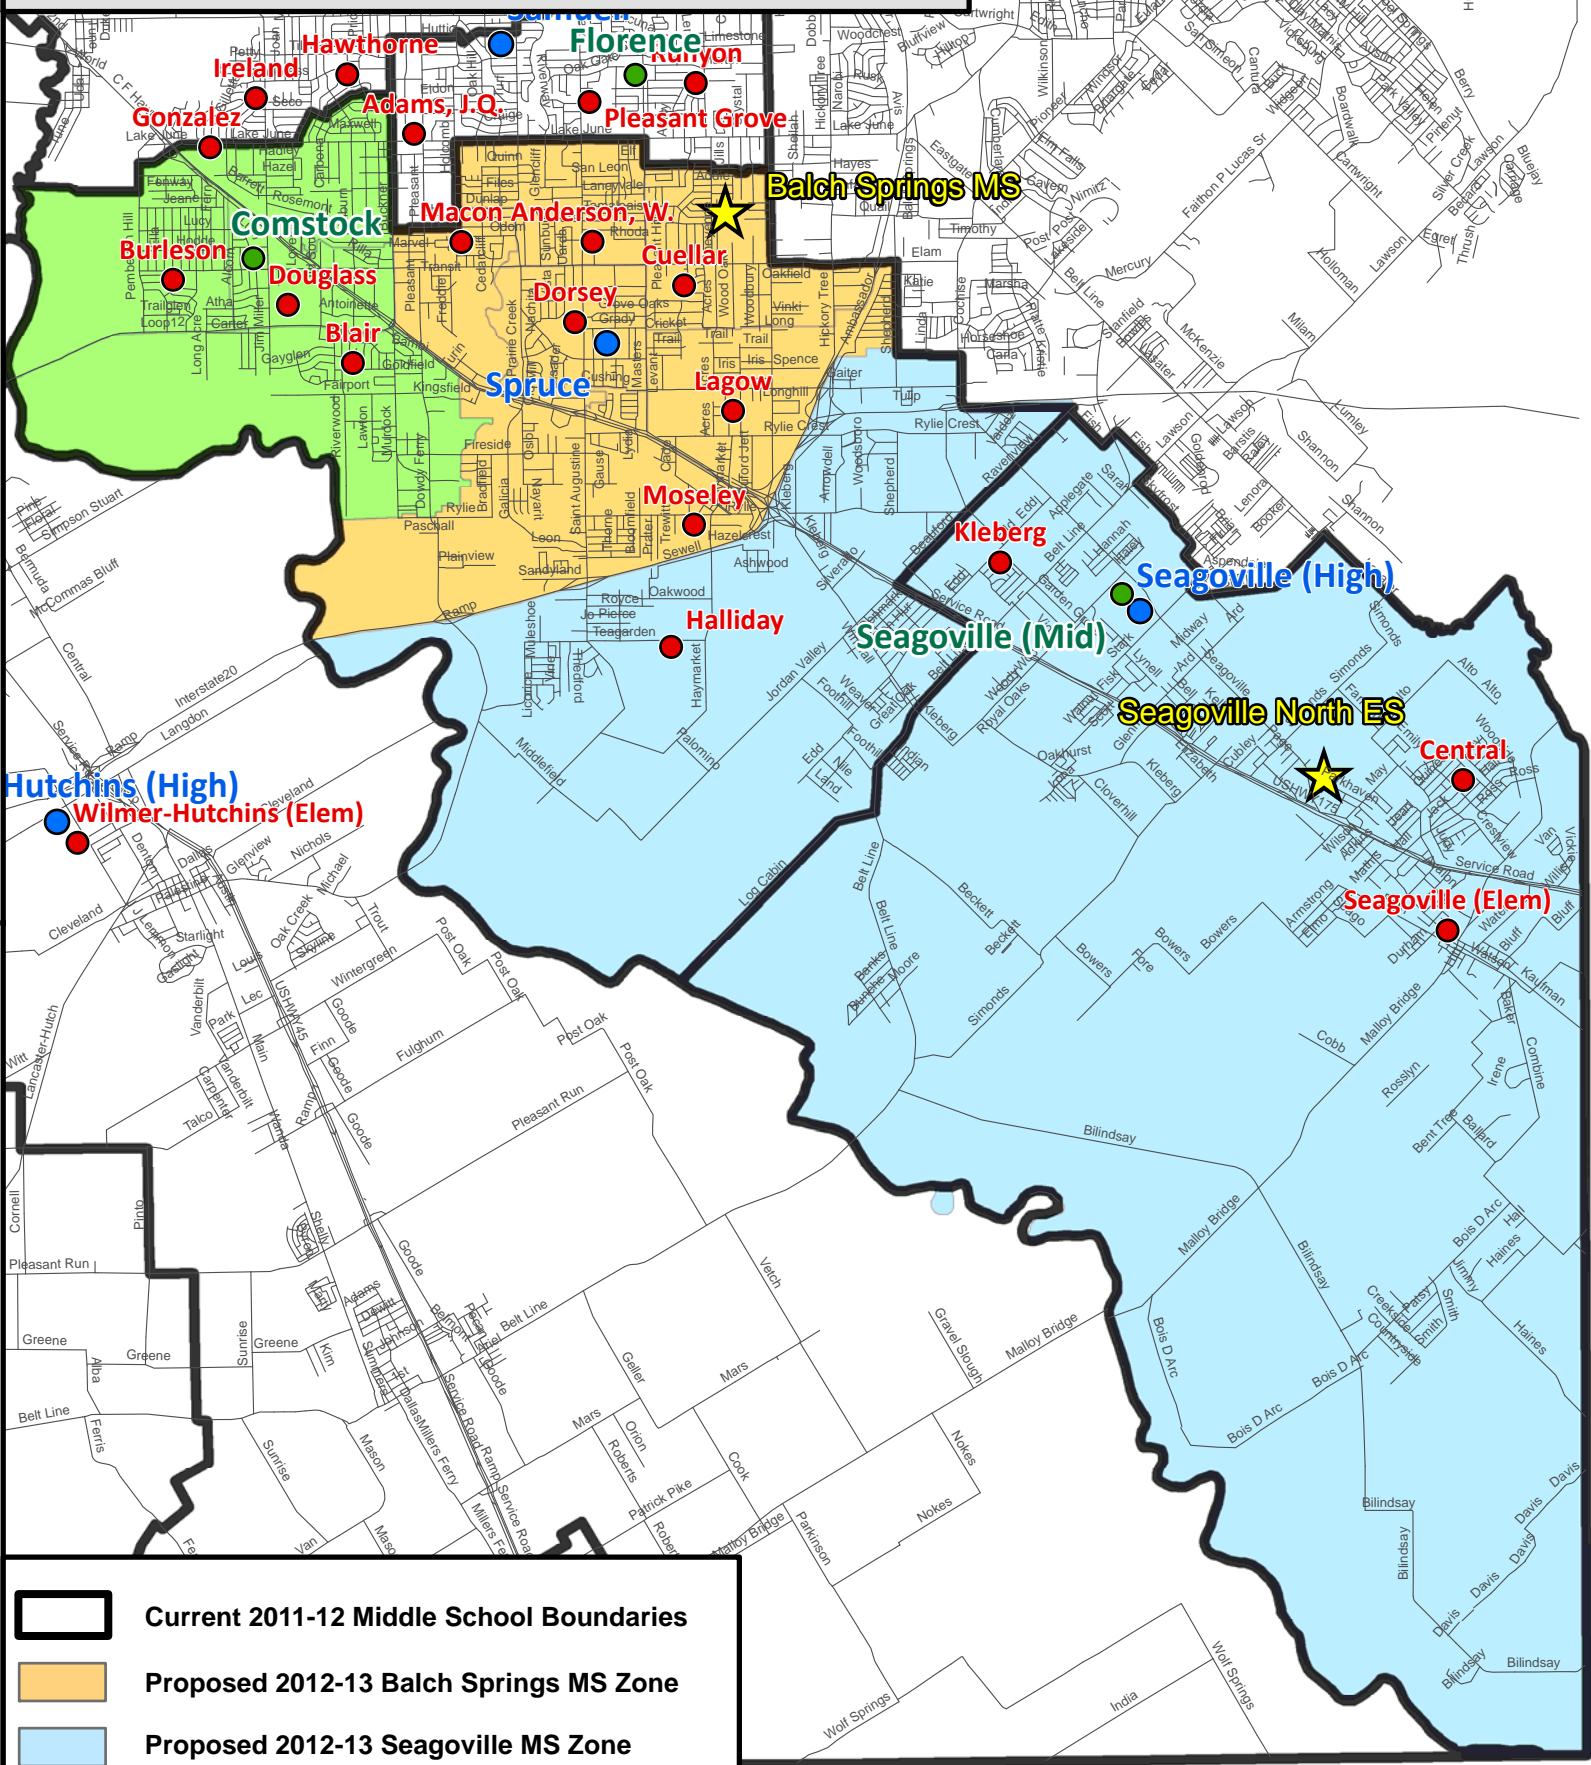

PROPOSED New 2012-13 Balch Springs MS Zone (Comstock-Seagoville)

-  Current 2011-12 Middle School Boundaries
-  Proposed 2012-13 Balch Springs MS Zone
-  Proposed 2012-13 Seagoville MS Zone
-  Proposed 2012-13 Comstock Zone