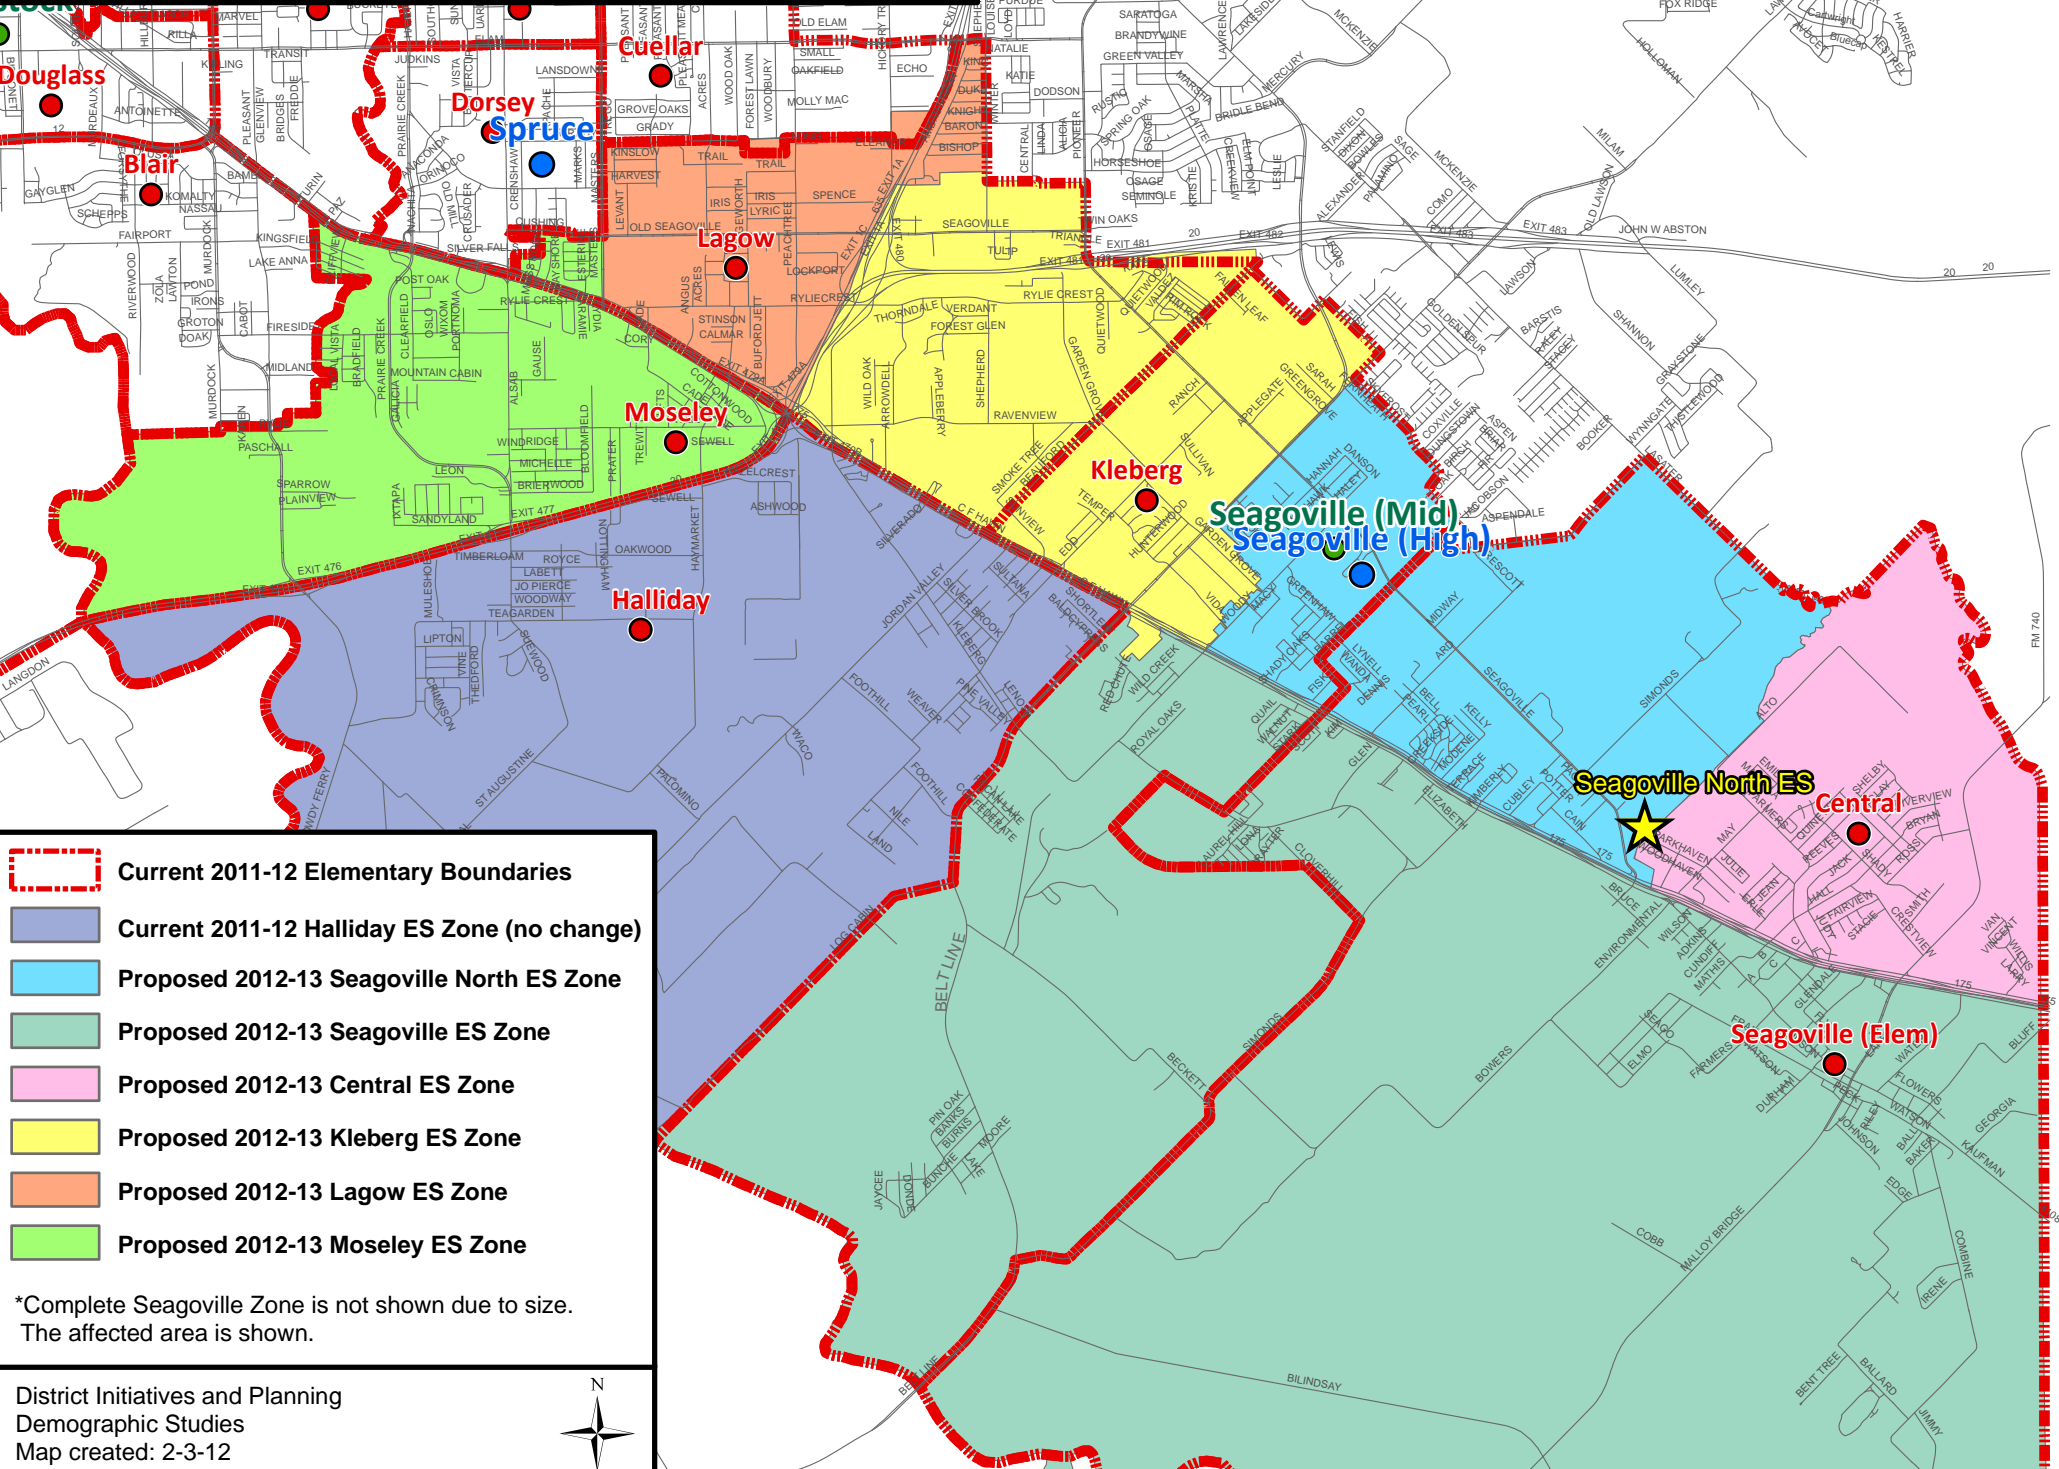

# PROPOSED 2012-13 Seagoville North ES Zone (Central - Kleberg - Lagow - Moseley - Seagoville)

-  Current 2011-12 Elementary Boundaries
-  Current 2011-12 Halliday ES Zone (no change)
-  Proposed 2012-13 Seagoville North ES Zone
-  Proposed 2012-13 Seagoville ES Zone
-  Proposed 2012-13 Central ES Zone
-  Proposed 2012-13 Kleberg ES Zone
-  Proposed 2012-13 Lagow ES Zone
-  Proposed 2012-13 Moseley ES Zone

\*Complete Seagoville Zone is not shown due to size.  
The affected area is shown.