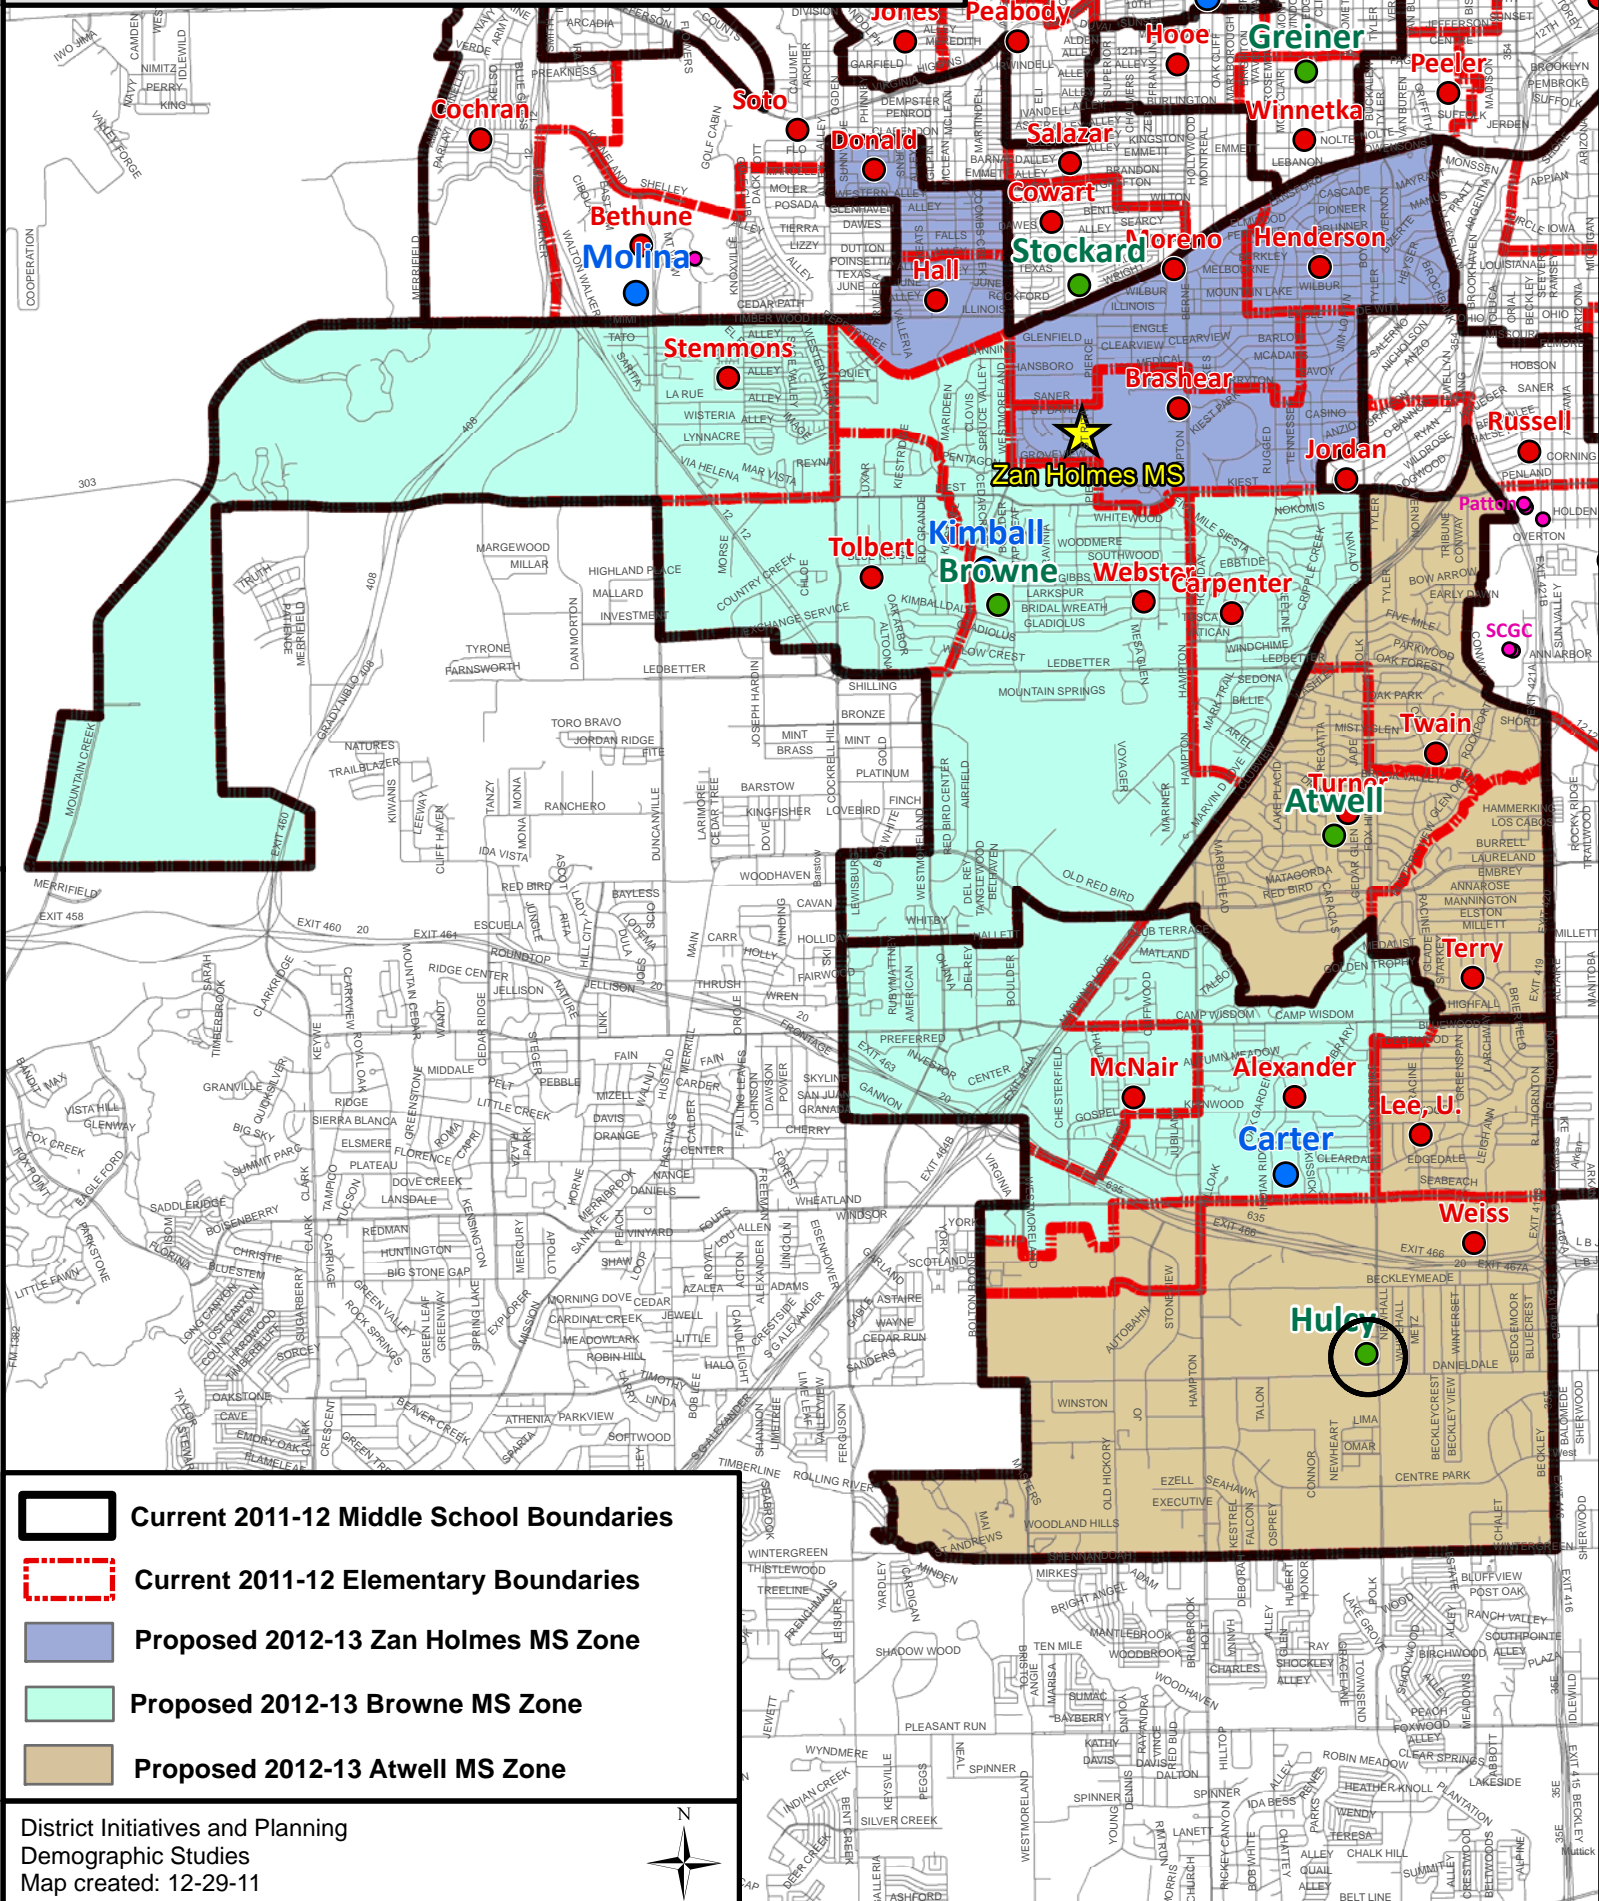

PROPOSED 2012-13 Zan Holmes-Browne-Atwell Consolidation Map (CLOSING HULCY)

- Current 2011-12 Middle School Boundaries
- Current 2011-12 Elementary Boundaries
- Proposed 2012-13 Zan Holmes MS Zone
- Proposed 2012-13 Browne MS Zone
- Proposed 2012-13 Atwell MS Zone

District Initiatives and Planning
 Demographic Studies
 Map created: 12-29-11