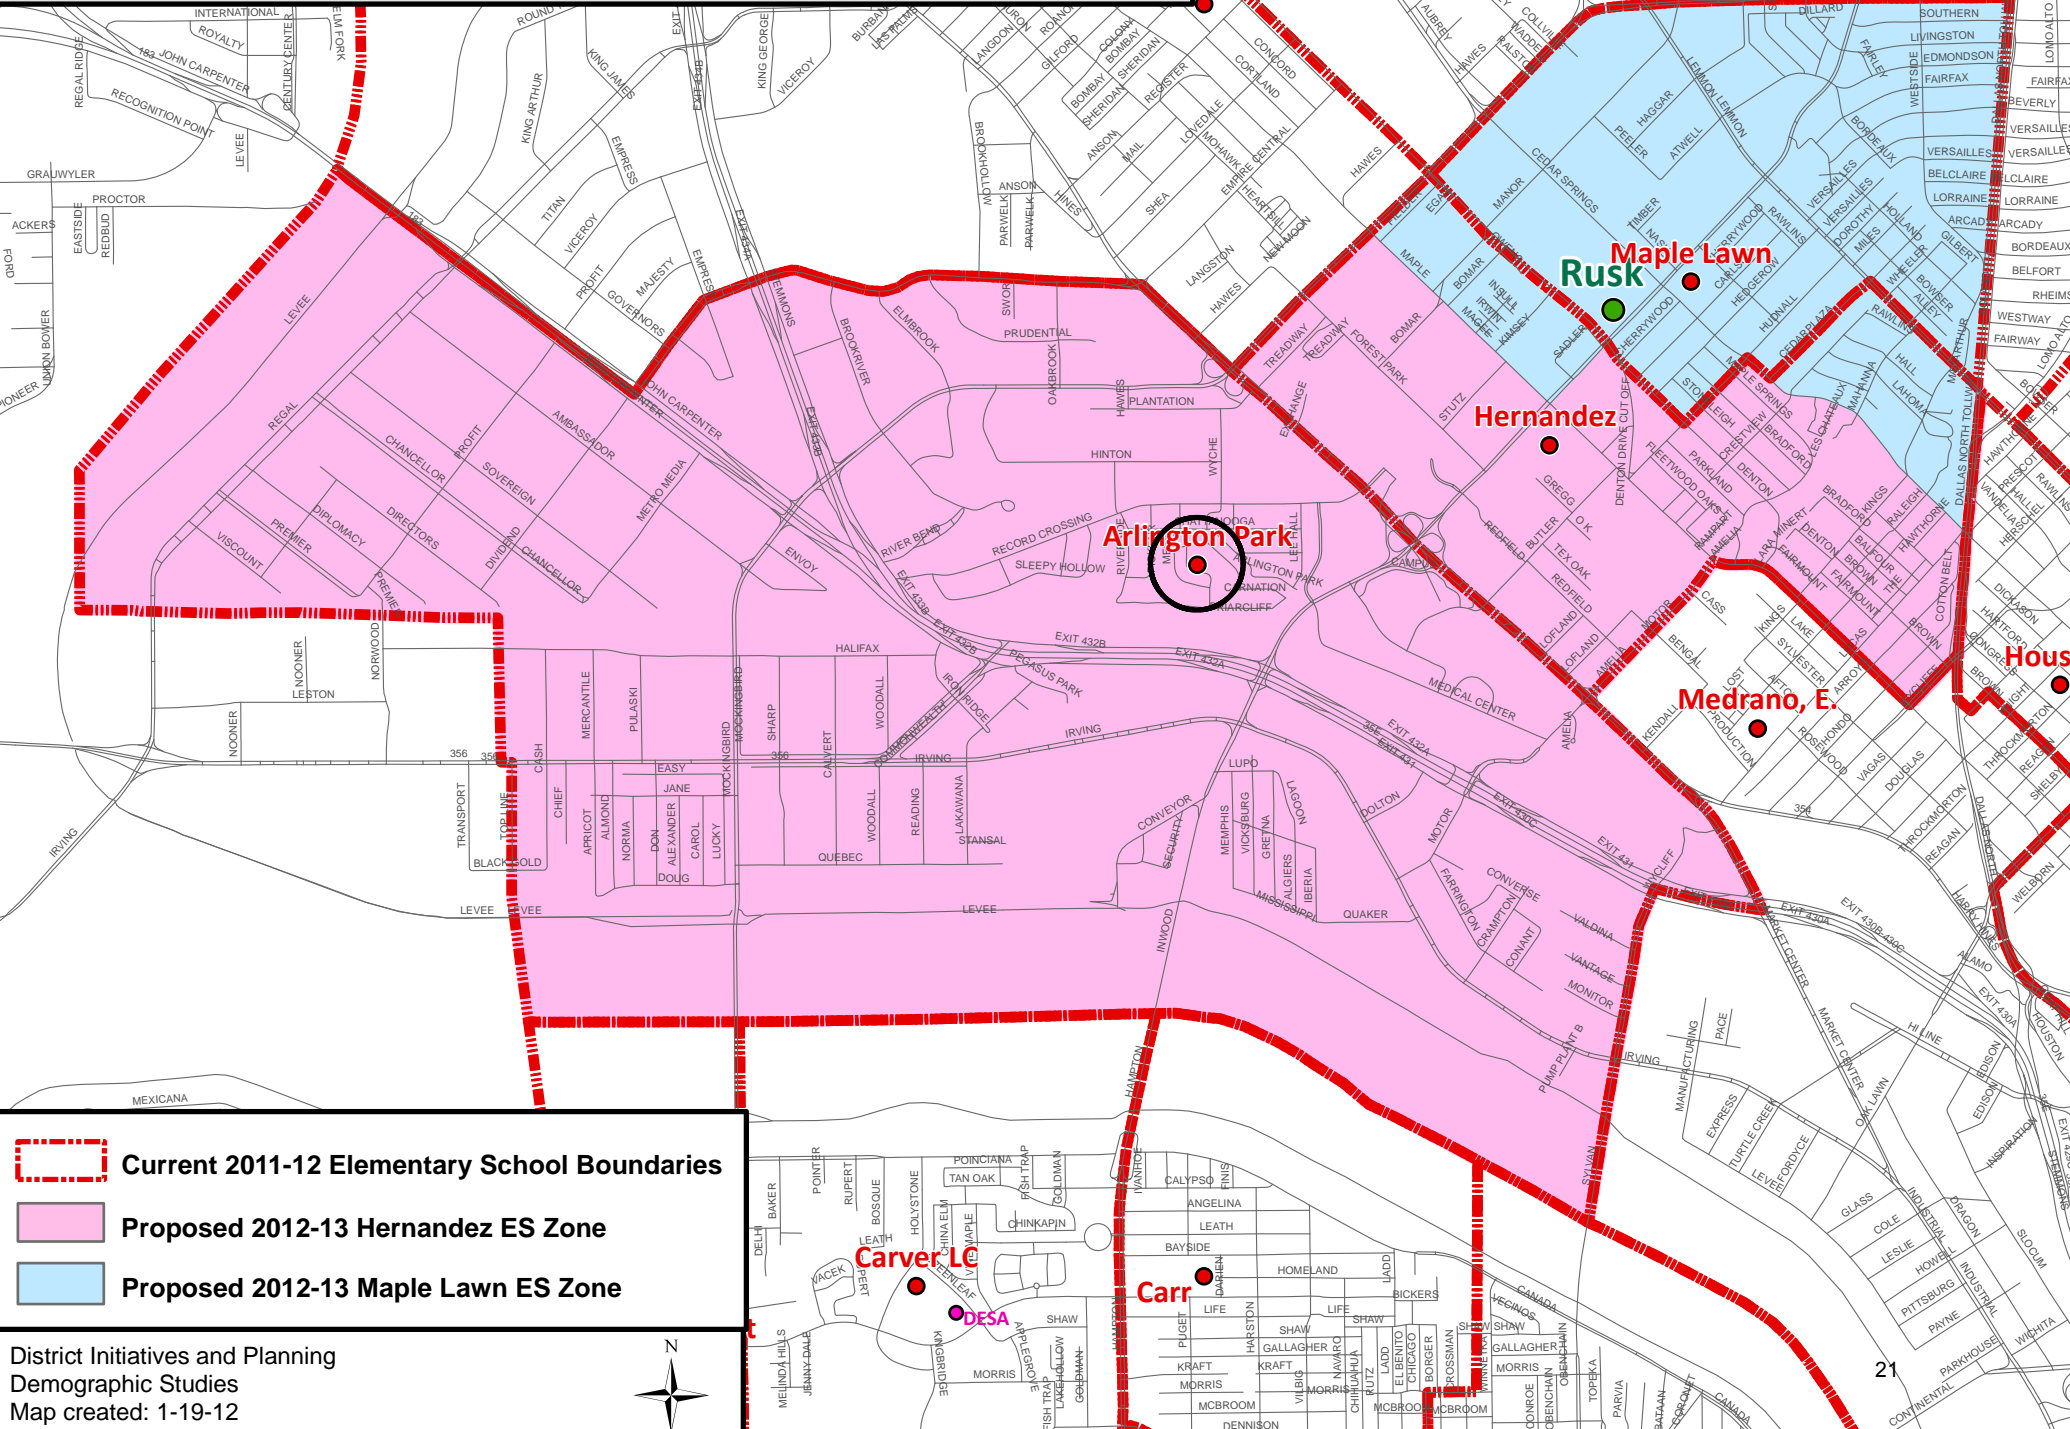

PROPOSED 2012-13 Arlington Park - Hernandez - Maple Lawn Consolidation Map (CLOSING ARLINGTON PARK)

District Initiatives and Planning
Demographic Studies
Map created: 1-19-12