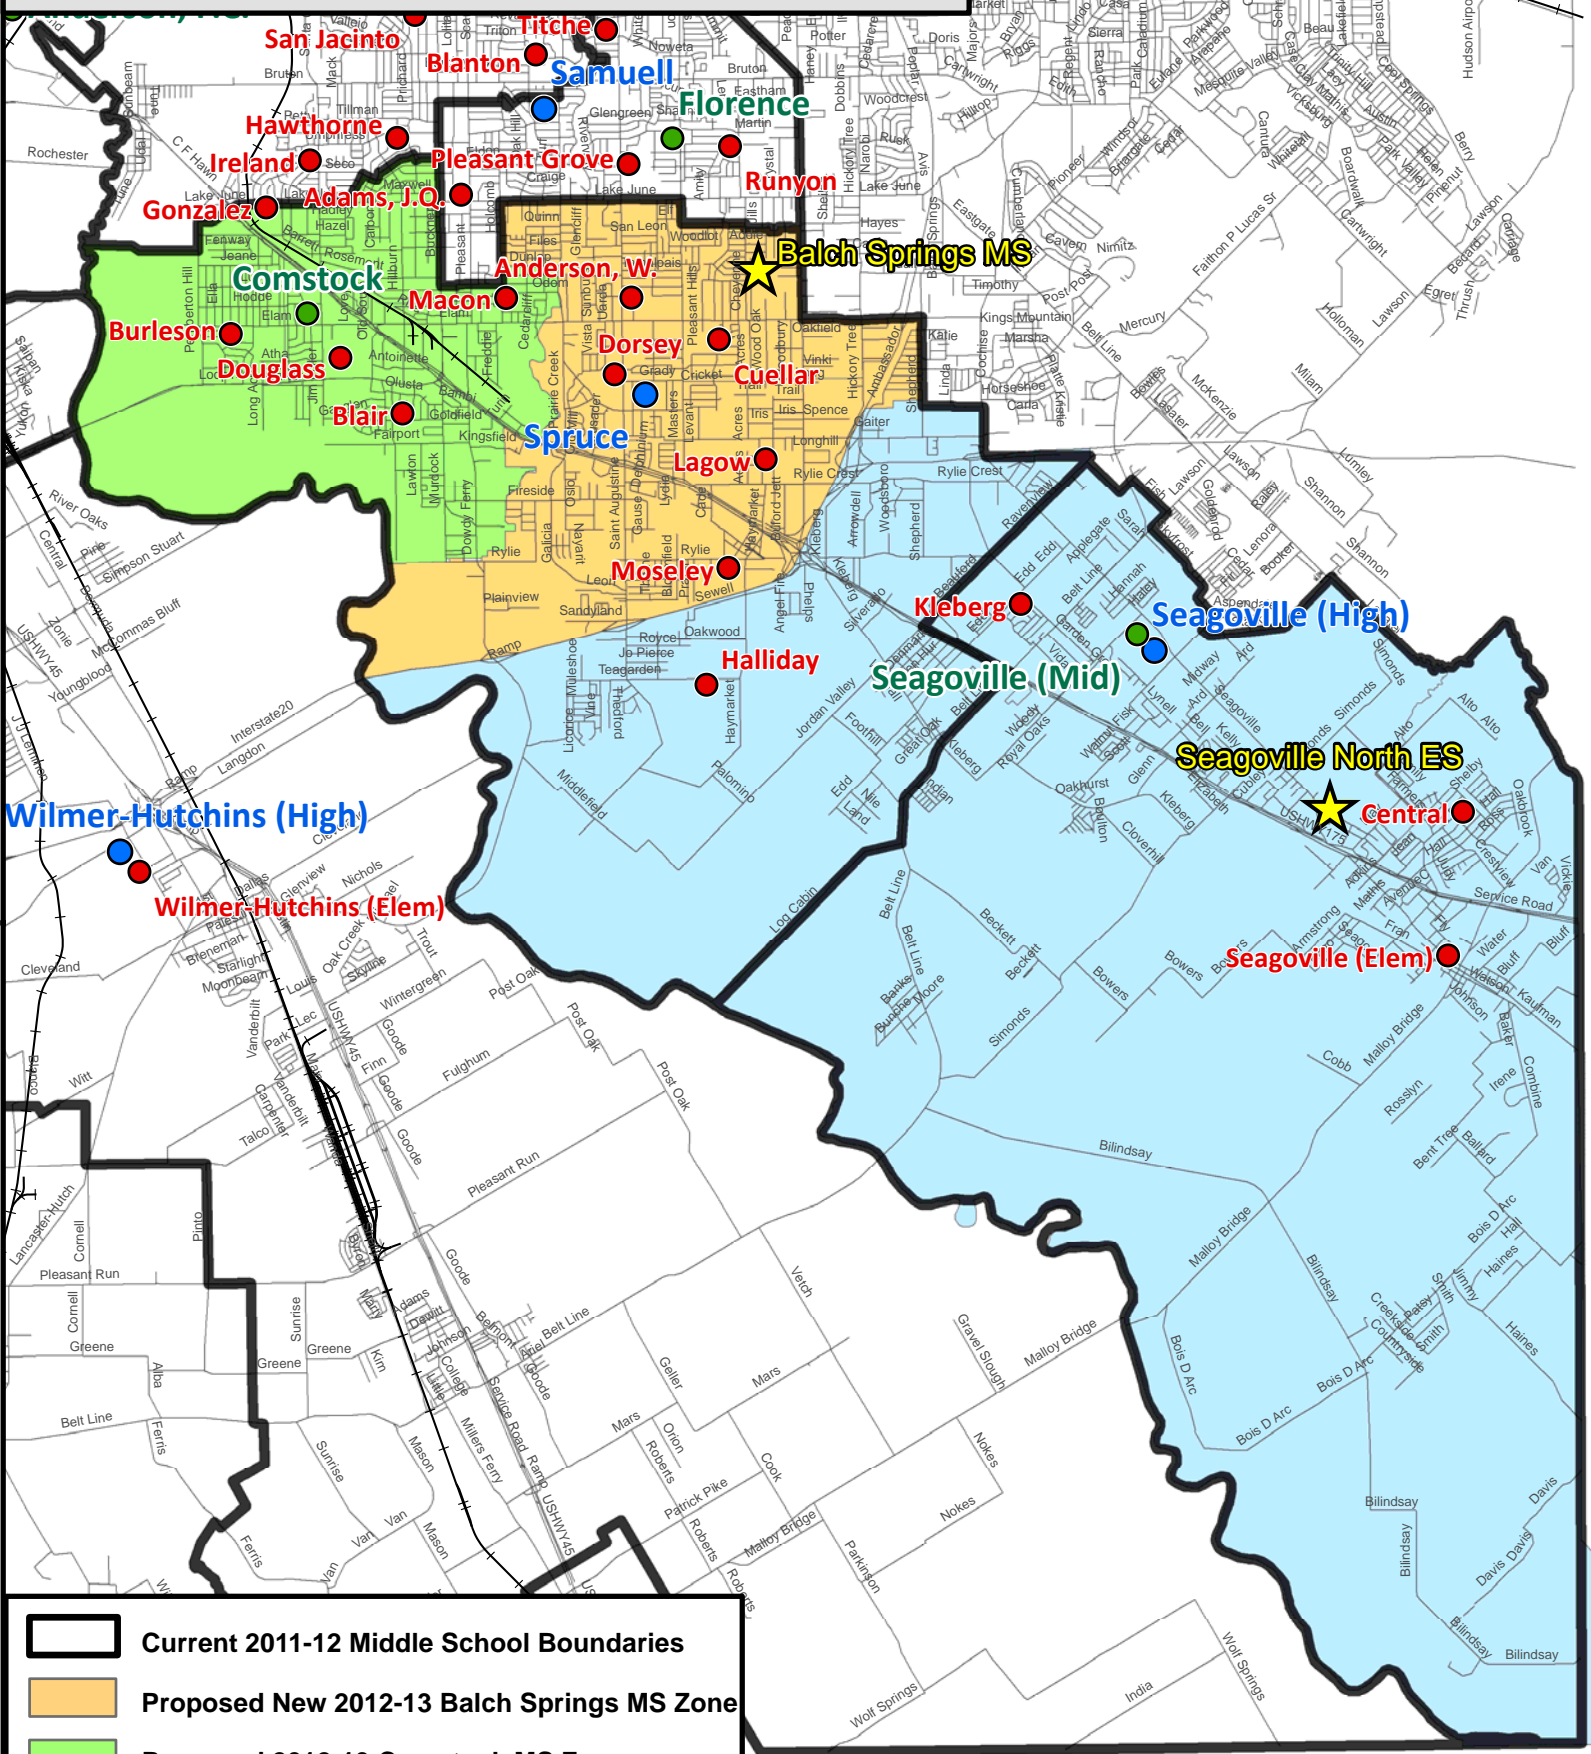

PROPOSED New 2012-13 Balch Springs MS Zone (Comstock-Seagoville)

- Current 2011-12 Middle School Boundaries
- Proposed New 2012-13 Balch Springs MS Zone
- Proposed 2012-13 Comstock MS Zone
- Proposed 2012-13 Seagoville MS Zone

District Initiatives and Planning
Demographic Studies

Map Revised: 2-15-12