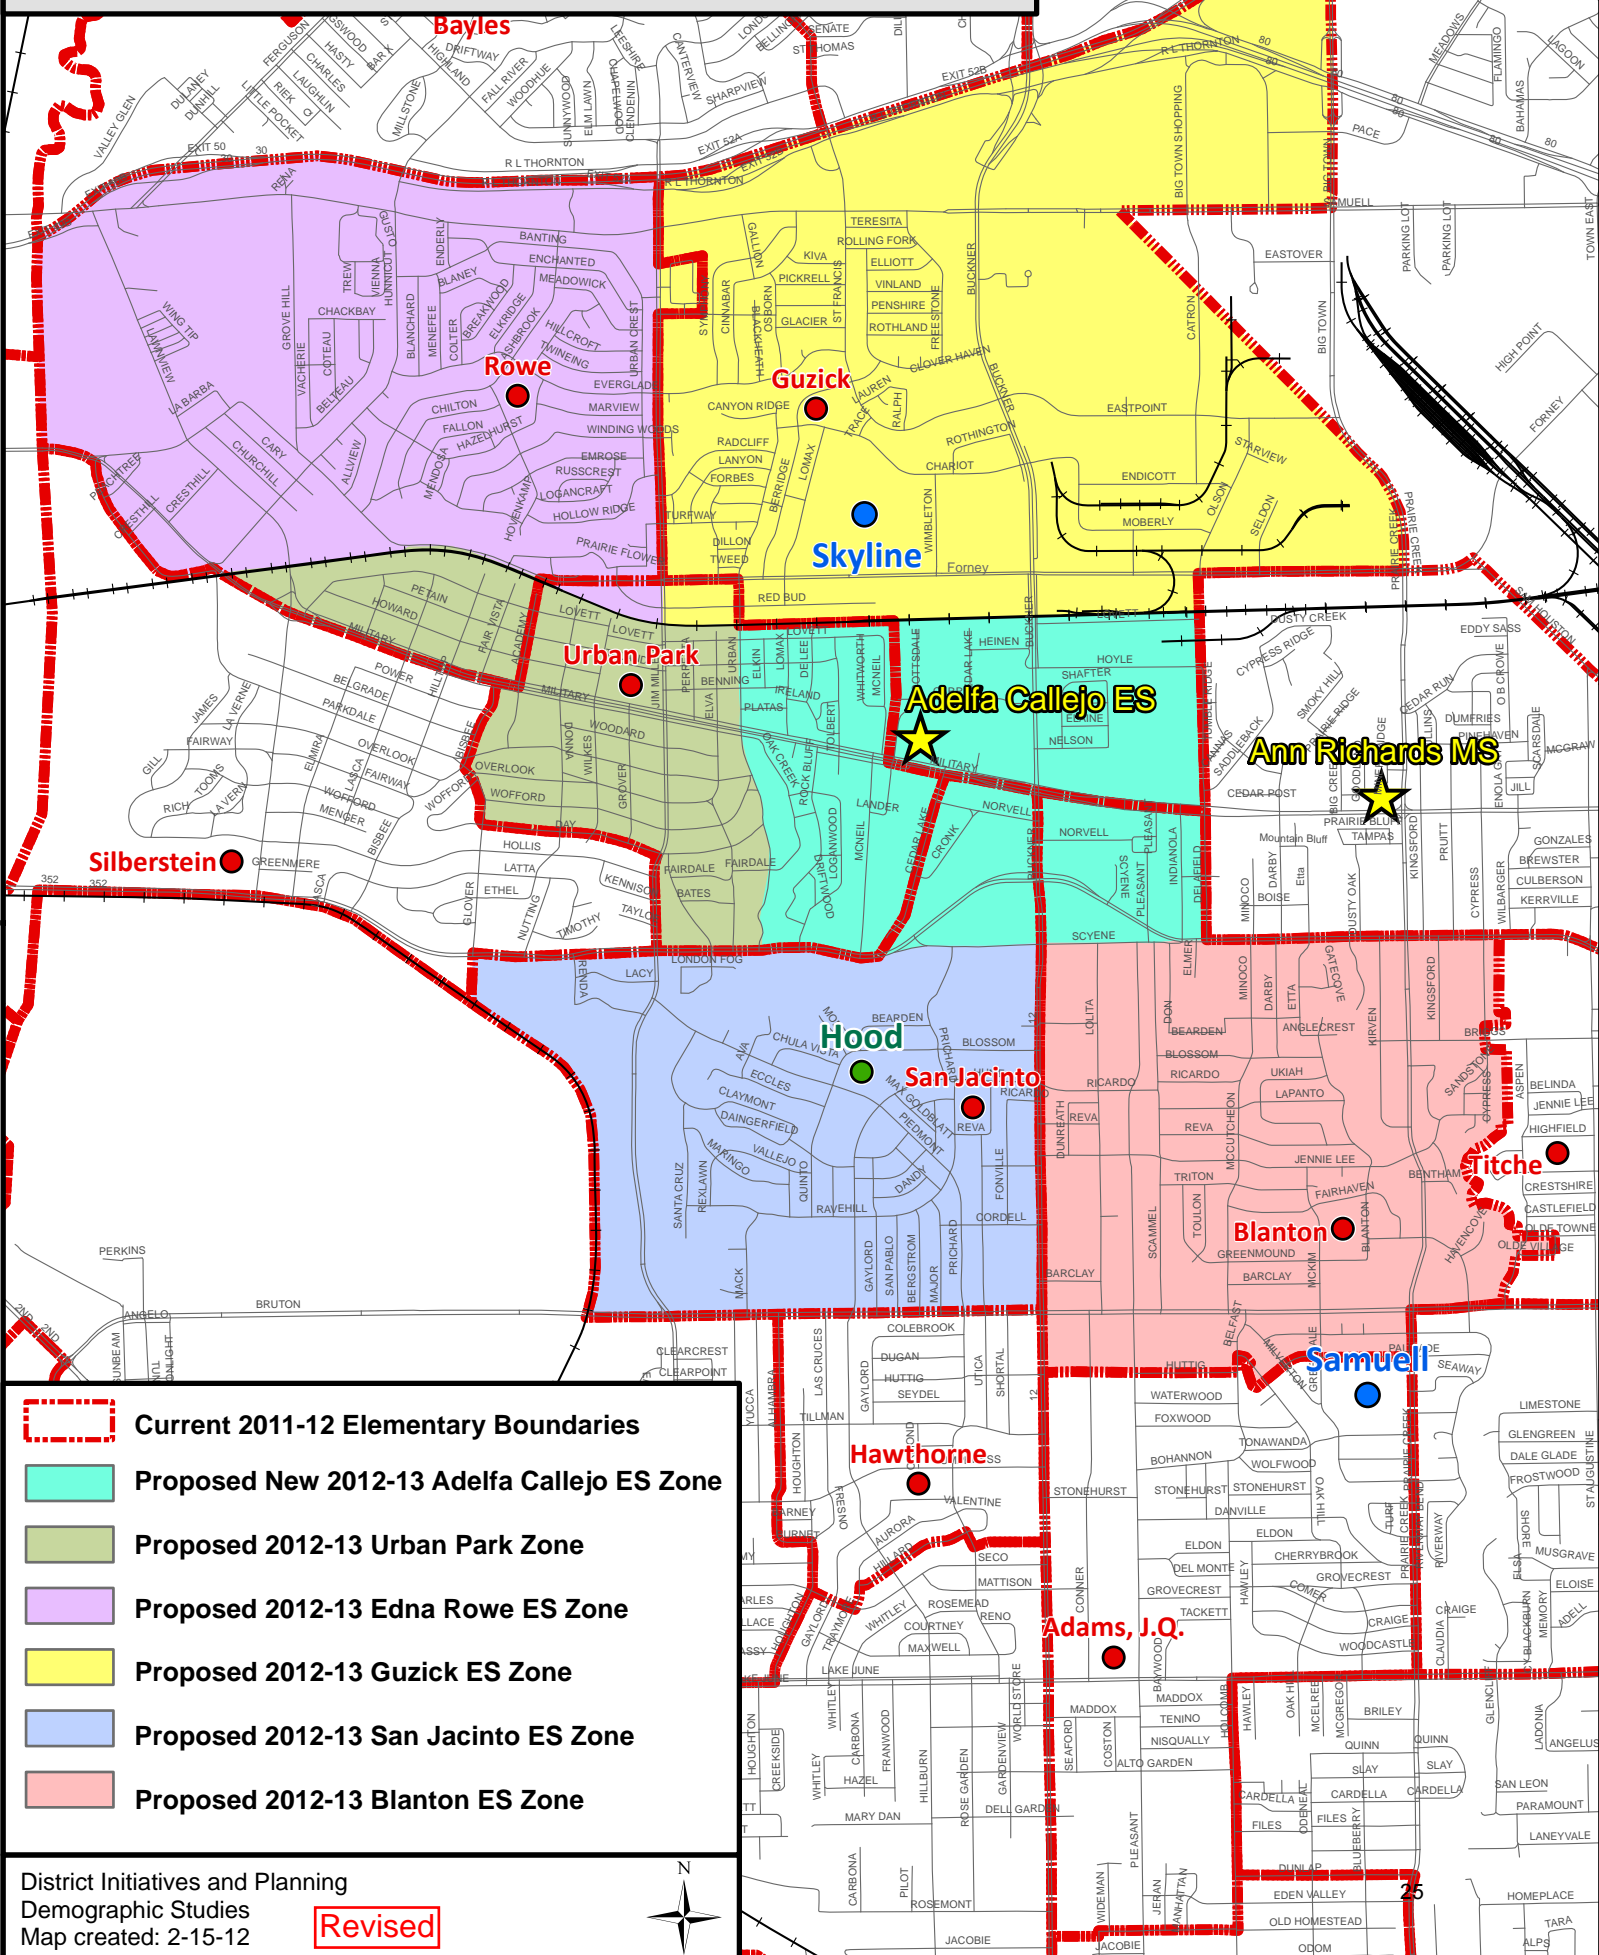

# PROPOSED 2012-13 Adelfa Callejo ES Zone (Urban Park - Guzick - Rowe - Blanton - San Jacinto)

-  Current 2011-12 Elementary Boundaries
-  Proposed New 2012-13 Adelfa Callejo ES Zone
-  Proposed 2012-13 Urban Park Zone
-  Proposed 2012-13 Edna Rowe ES Zone
-  Proposed 2012-13 Guzick ES Zone
-  Proposed 2012-13 San Jacinto ES Zone
-  Proposed 2012-13 Blanton ES Zone

District Initiatives and Planning  
Demographic Studies  
Map created: 2-15-12

**Revised**