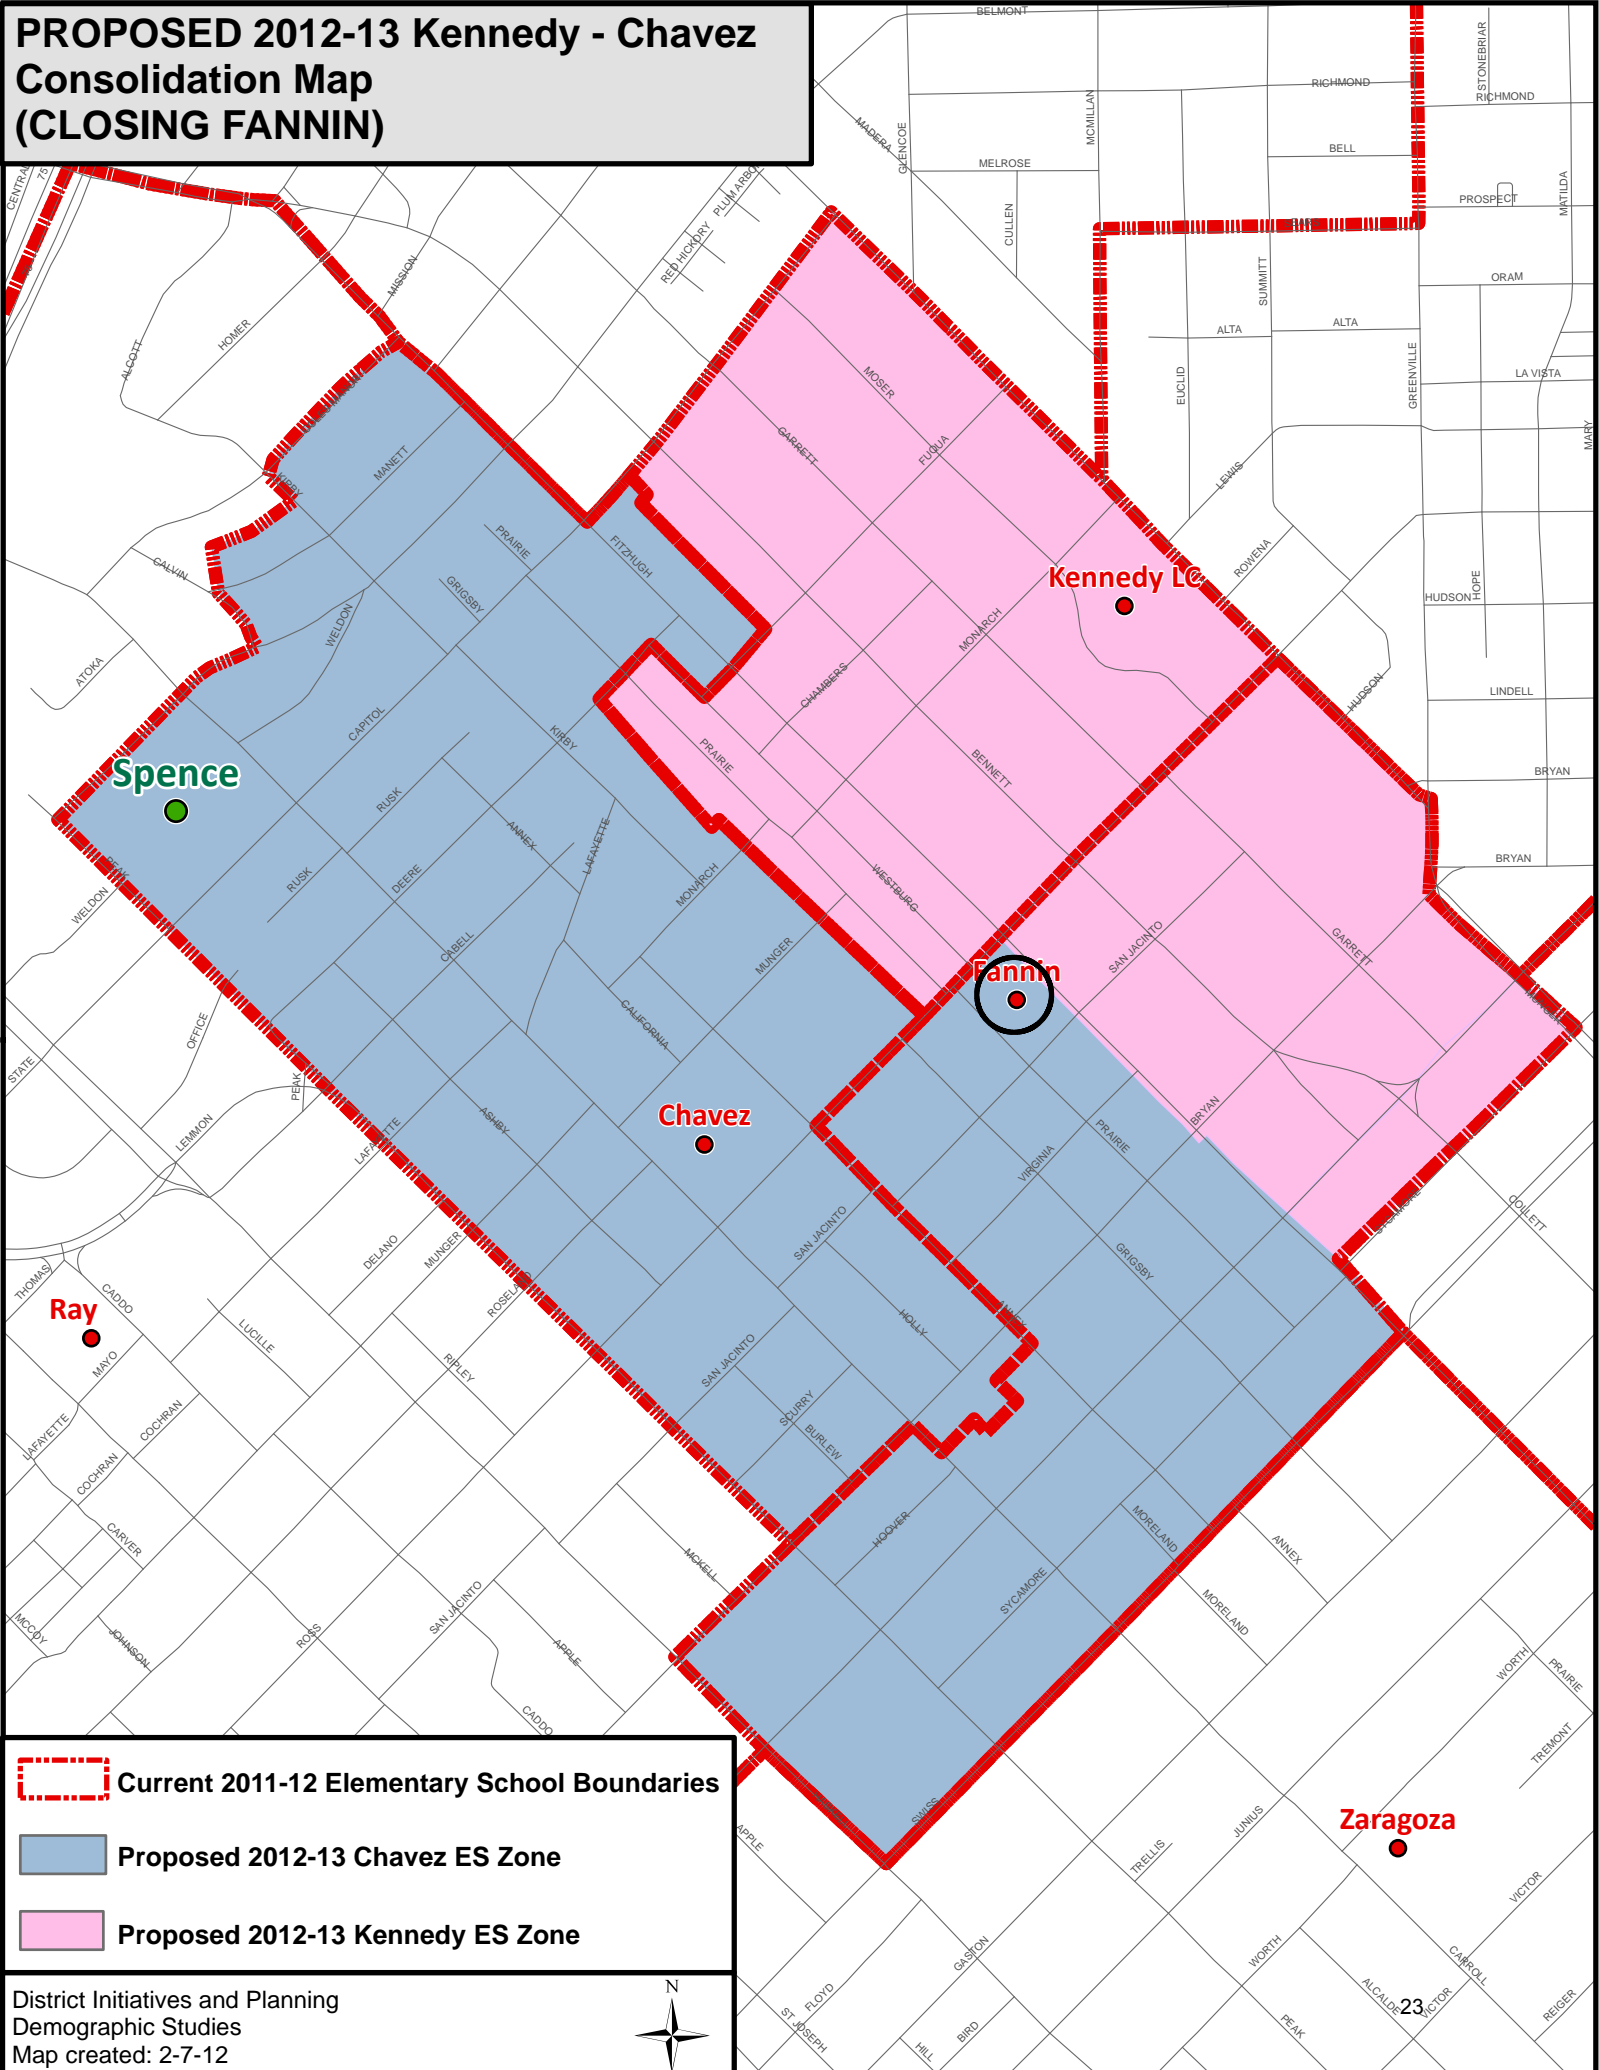

PROPOSED 2012-13 Kennedy - Chavez Consolidation Map (CLOSING FANNIN)

- Current 2011-12 Elementary School Boundaries
- Proposed 2012-13 Chavez ES Zone
- Proposed 2012-13 Kennedy ES Zone

District Initiatives and Planning
 Demographic Studies
 Map created: 2-7-12