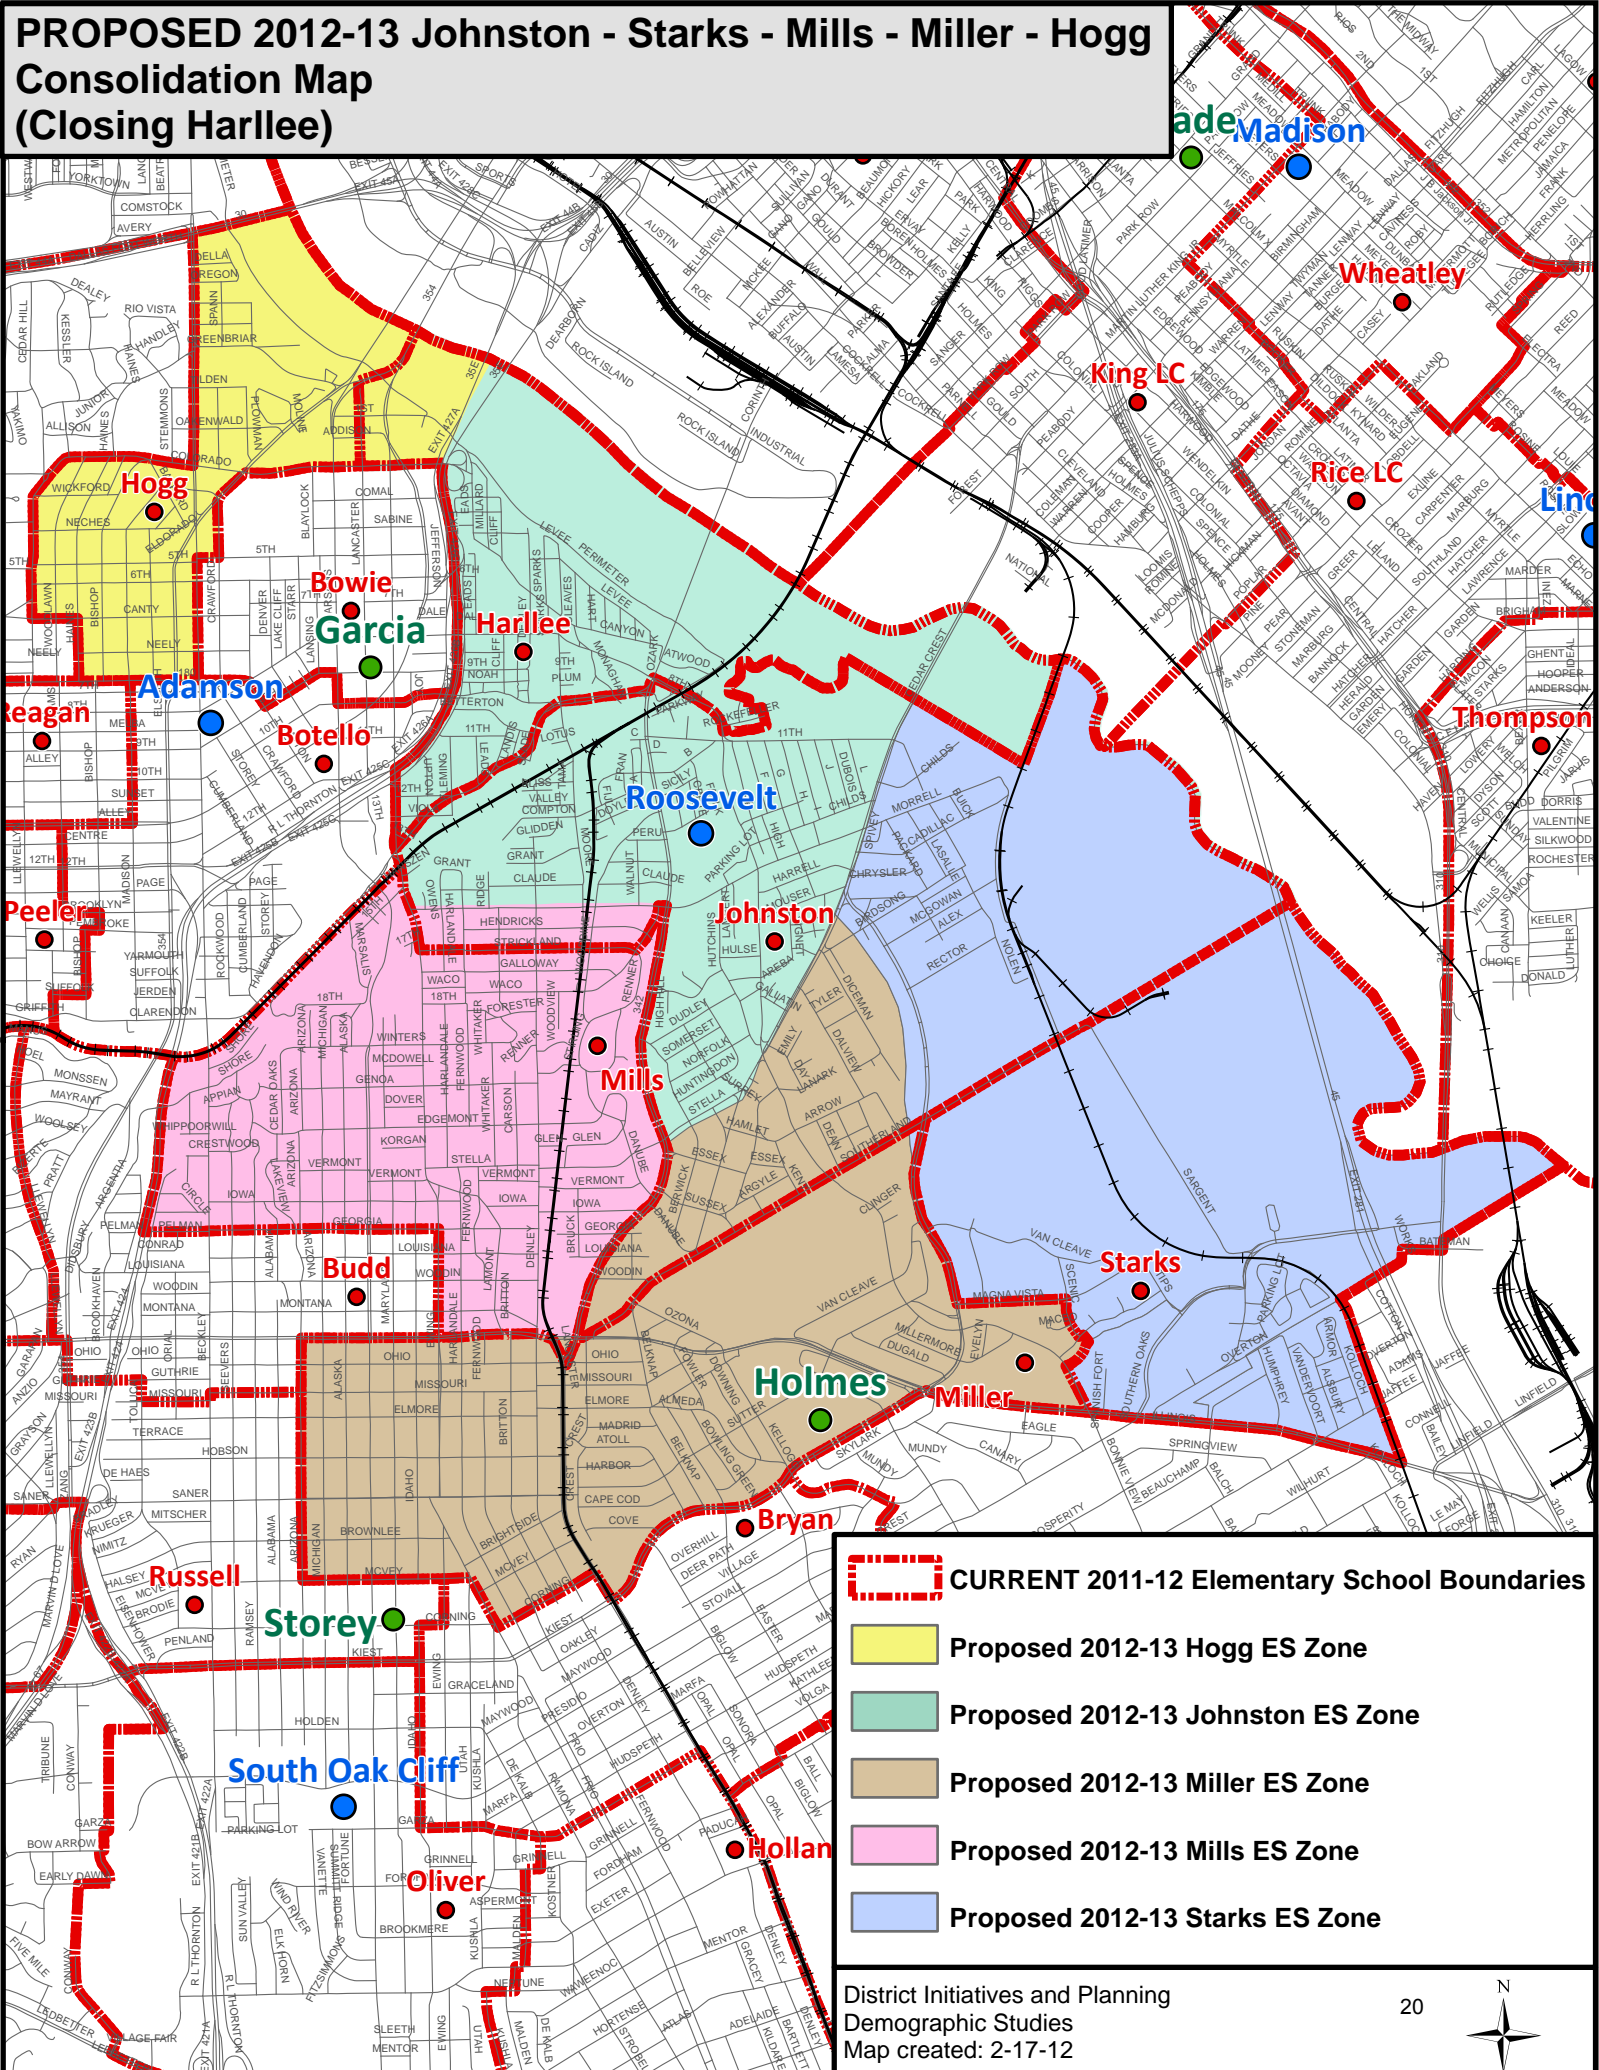

PROPOSED 2012-13 Johnston - Starks - Mills - Miller - Hogg Consolidation Map (Closing Harlee)

Legend:

- CURRENT 2011-12 Elementary School Boundaries
- Proposed 2012-13 Hogg ES Zone
- Proposed 2012-13 Johnston ES Zone
- Proposed 2012-13 Miller ES Zone
- Proposed 2012-13 Mills ES Zone
- Proposed 2012-13 Starks ES Zone