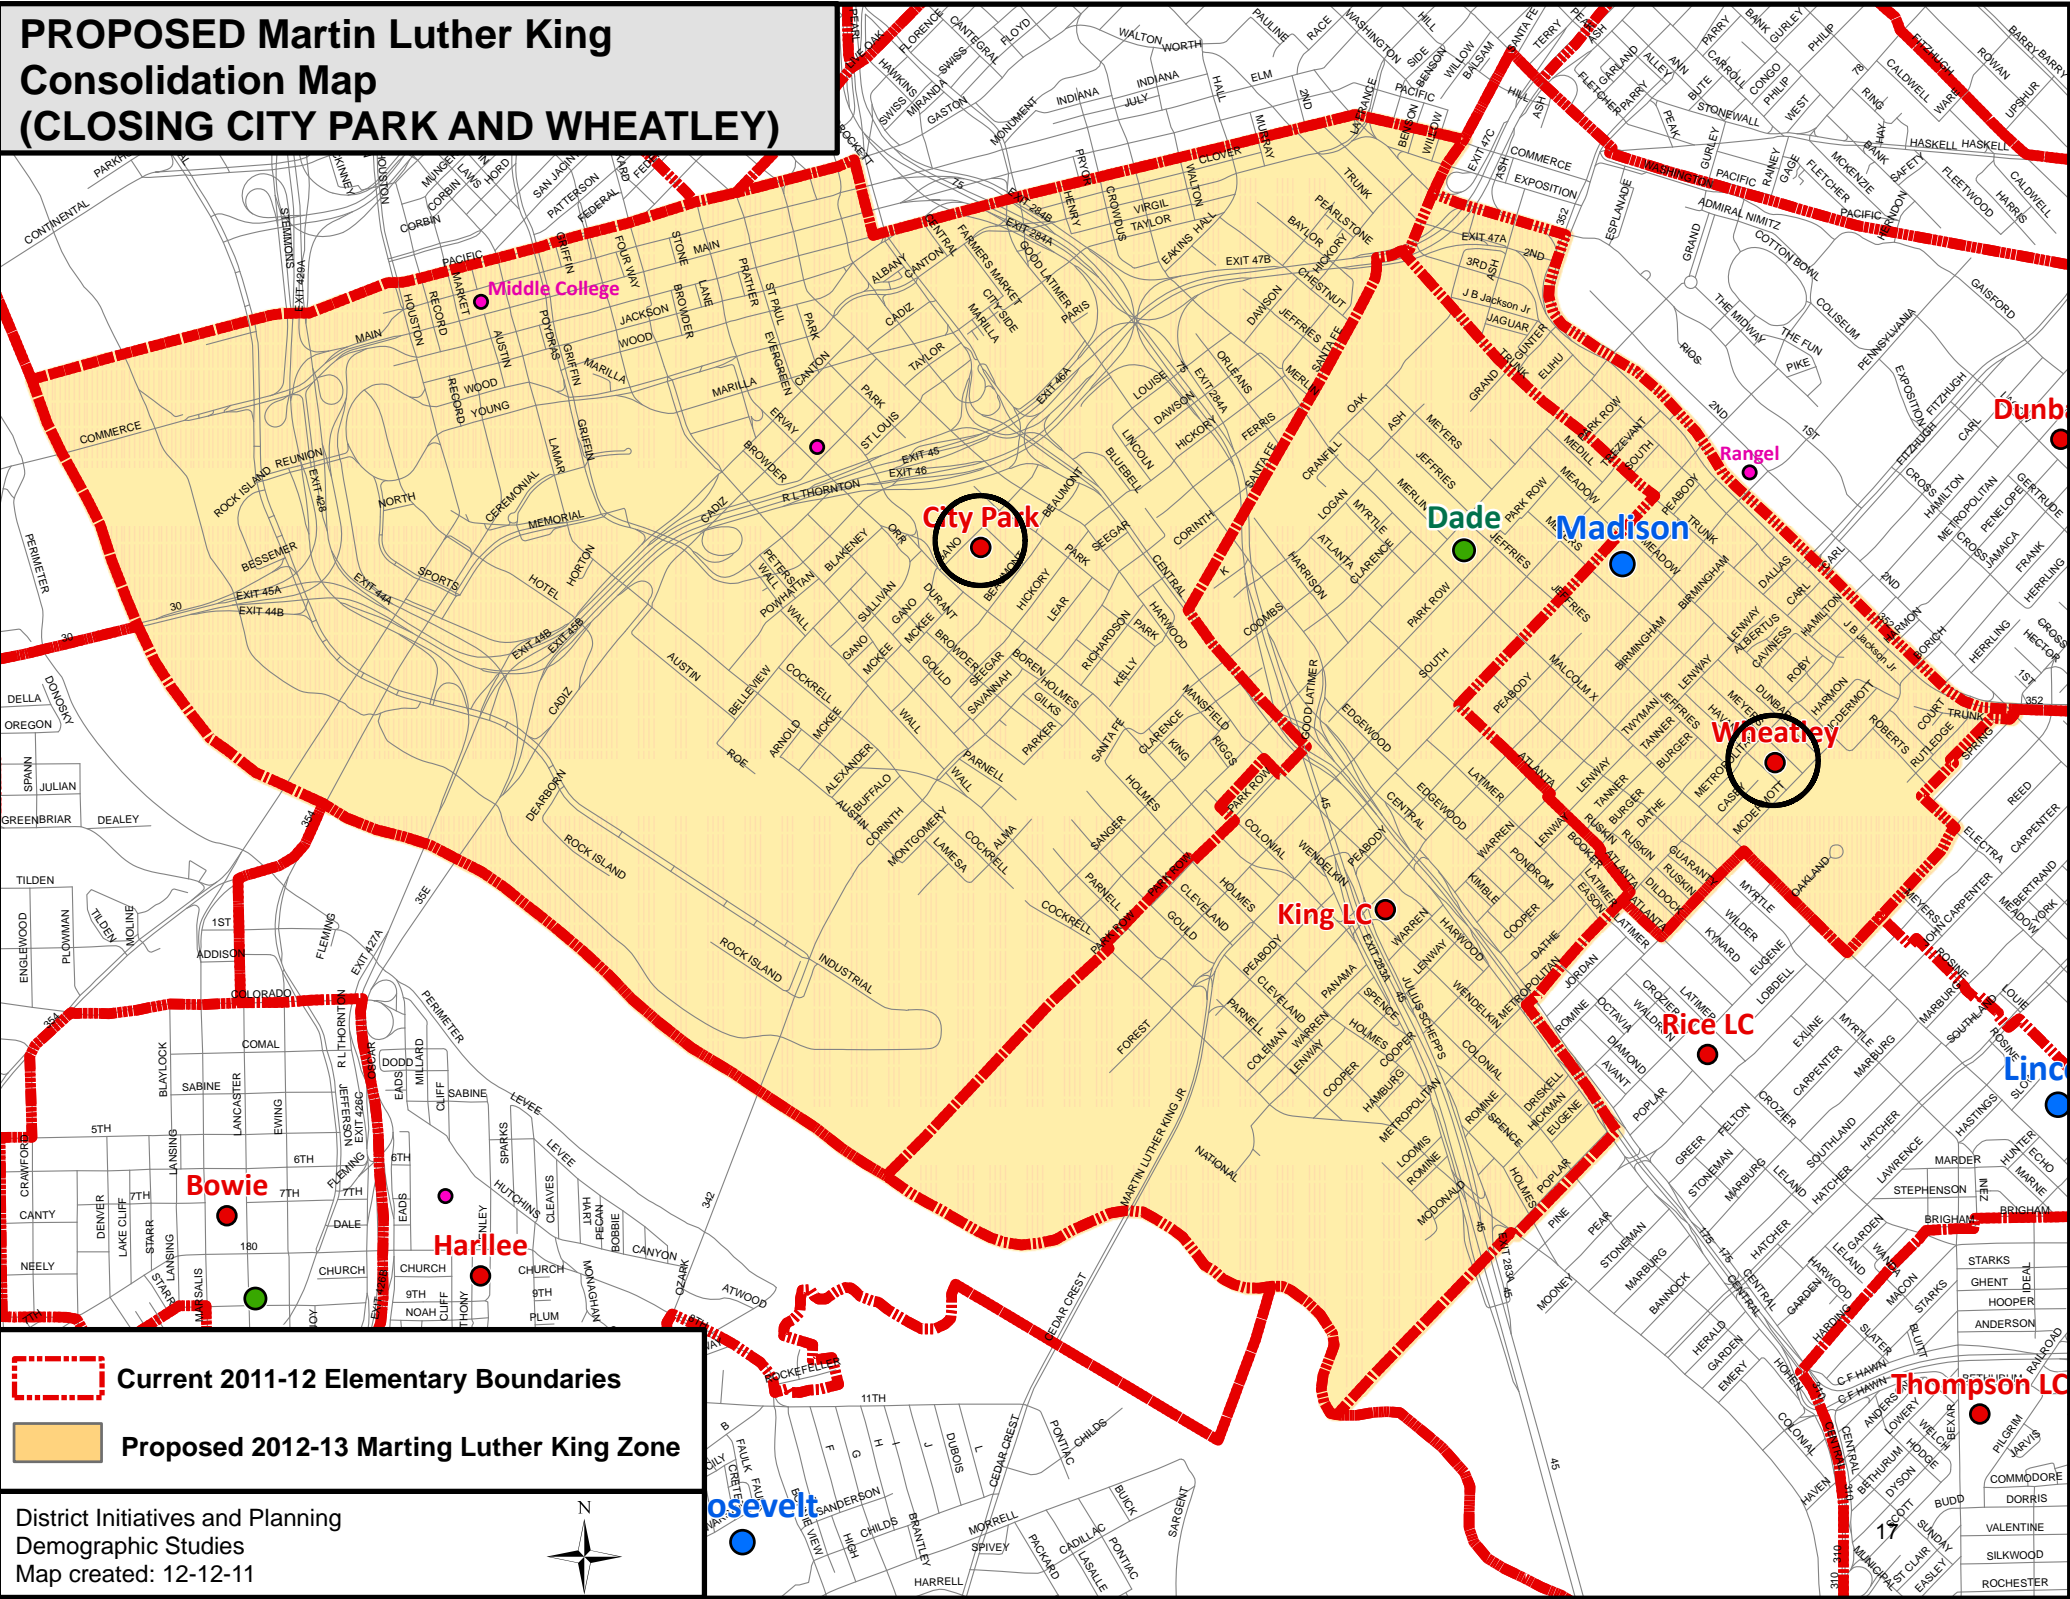

PROPOSED Martin Luther King Consolidation Map (CLOSING CITY PARK AND WHEATLEY)

 Current 2011-12 Elementary Boundaries

 Proposed 2012-13 Martin Luther King Zone

District Initiatives and Planning
Demographic Studies
Map created: 12-12-11