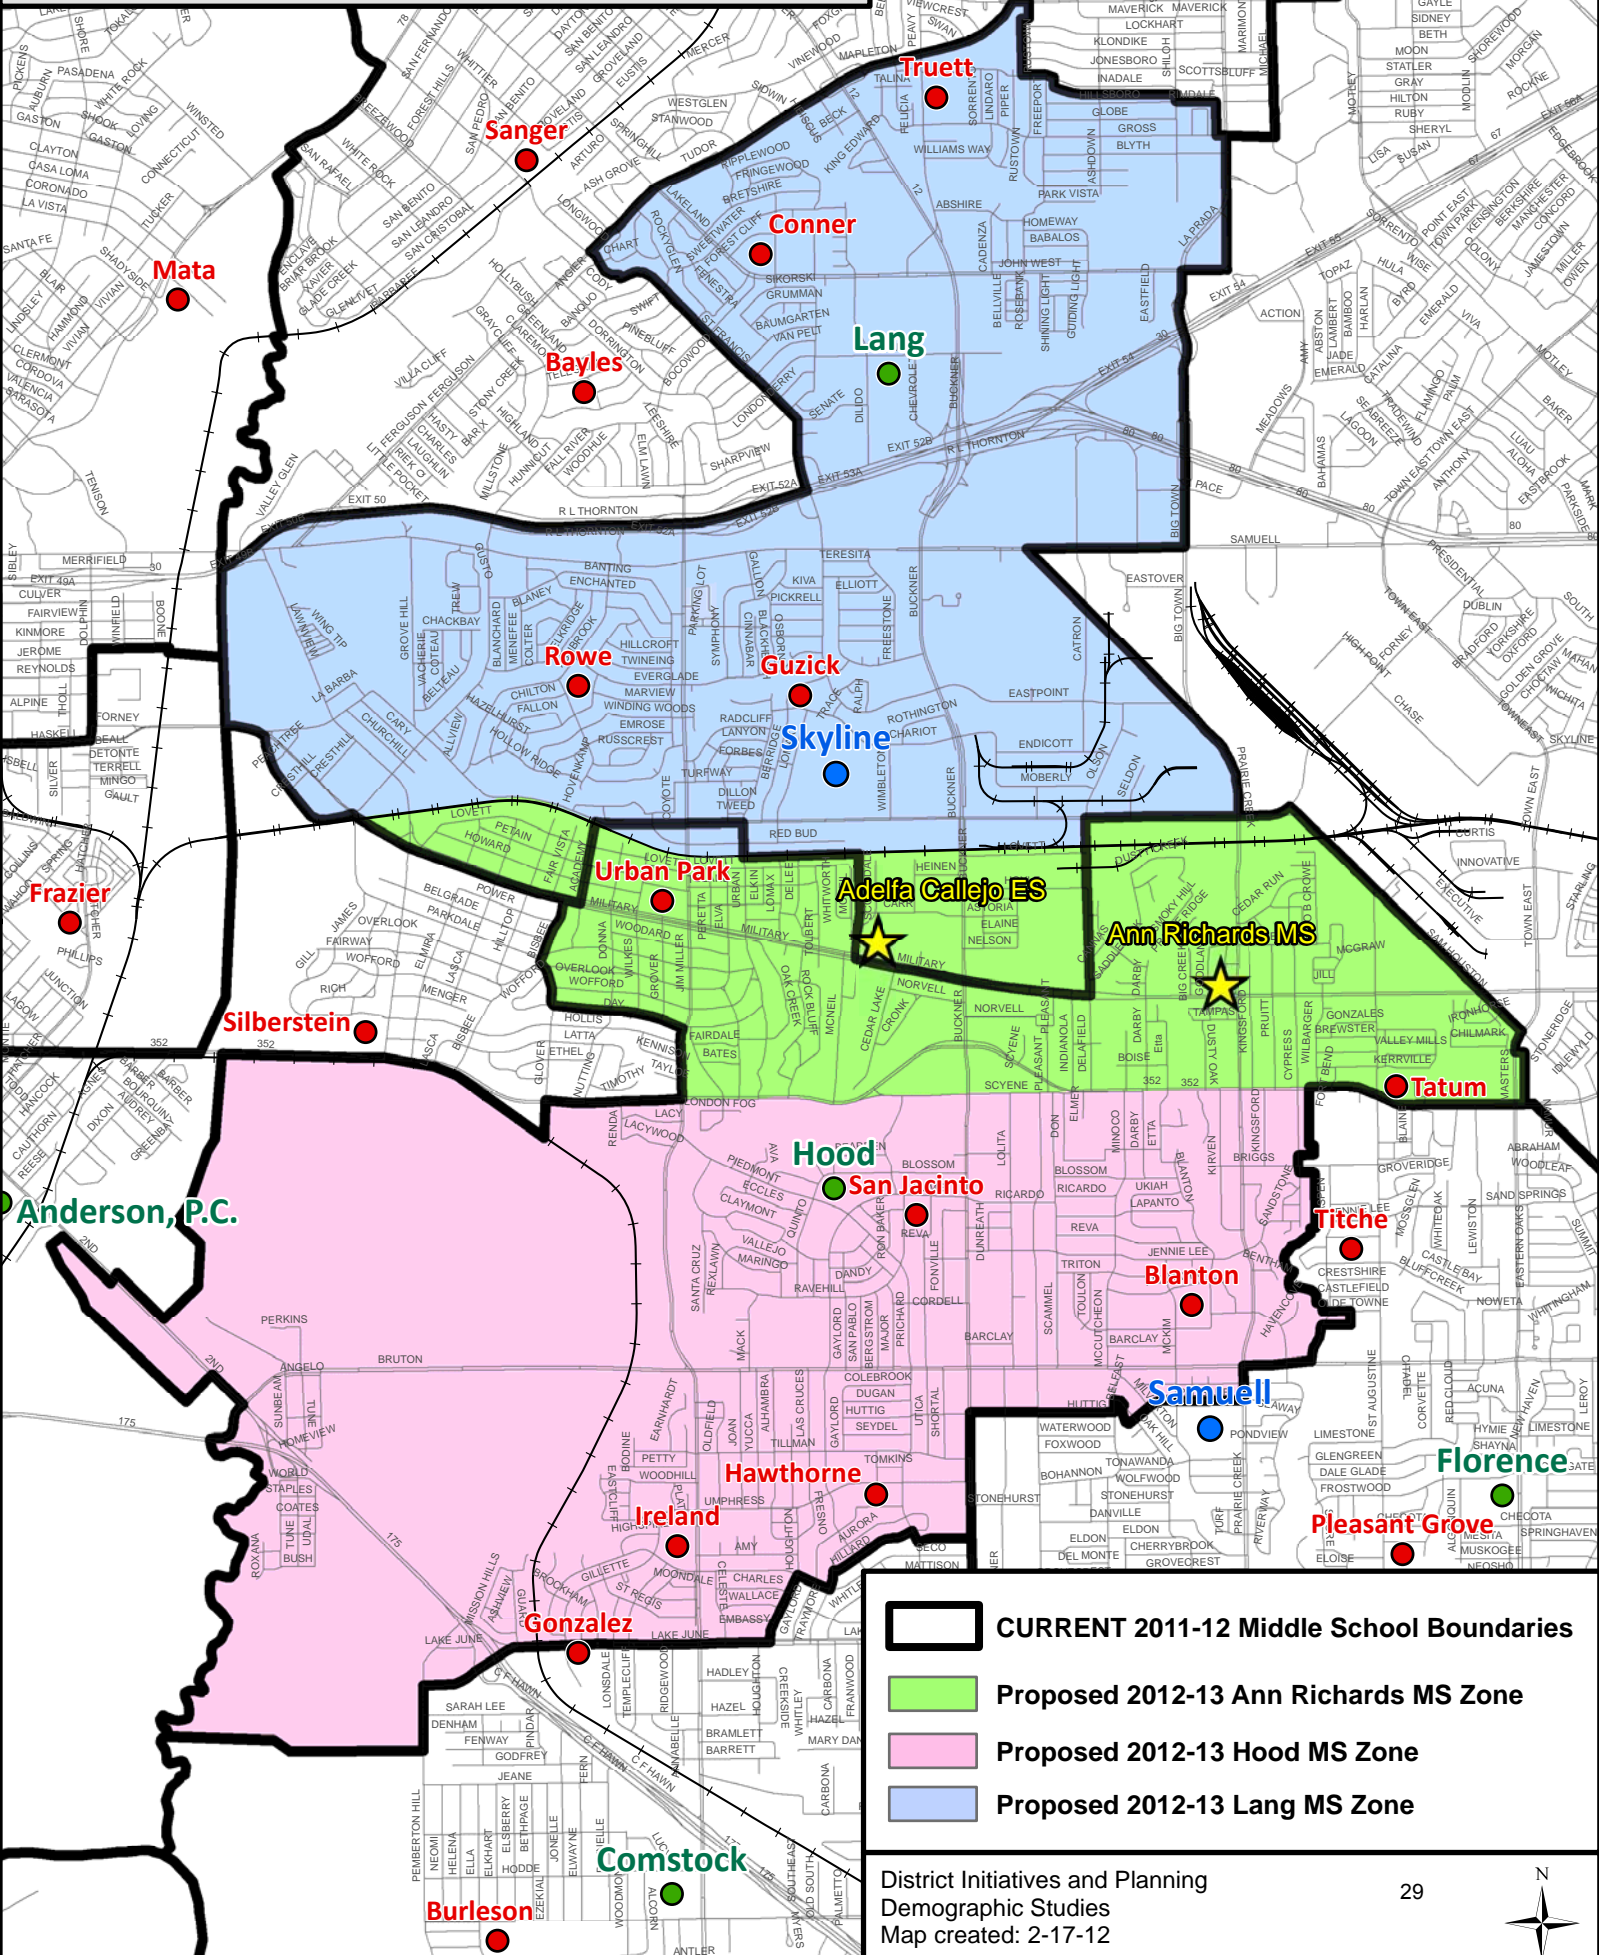

PROPOSED 2012-13 Ann Richards MS Zone (Hood - Lang)

- CURRENT 2011-12 Middle School Boundaries
- Proposed 2012-13 Ann Richards MS Zone
- Proposed 2012-13 Hood MS Zone
- Proposed 2012-13 Lang MS Zone

District Initiatives and Planning
Demographic Studies
Map created: 2-17-12