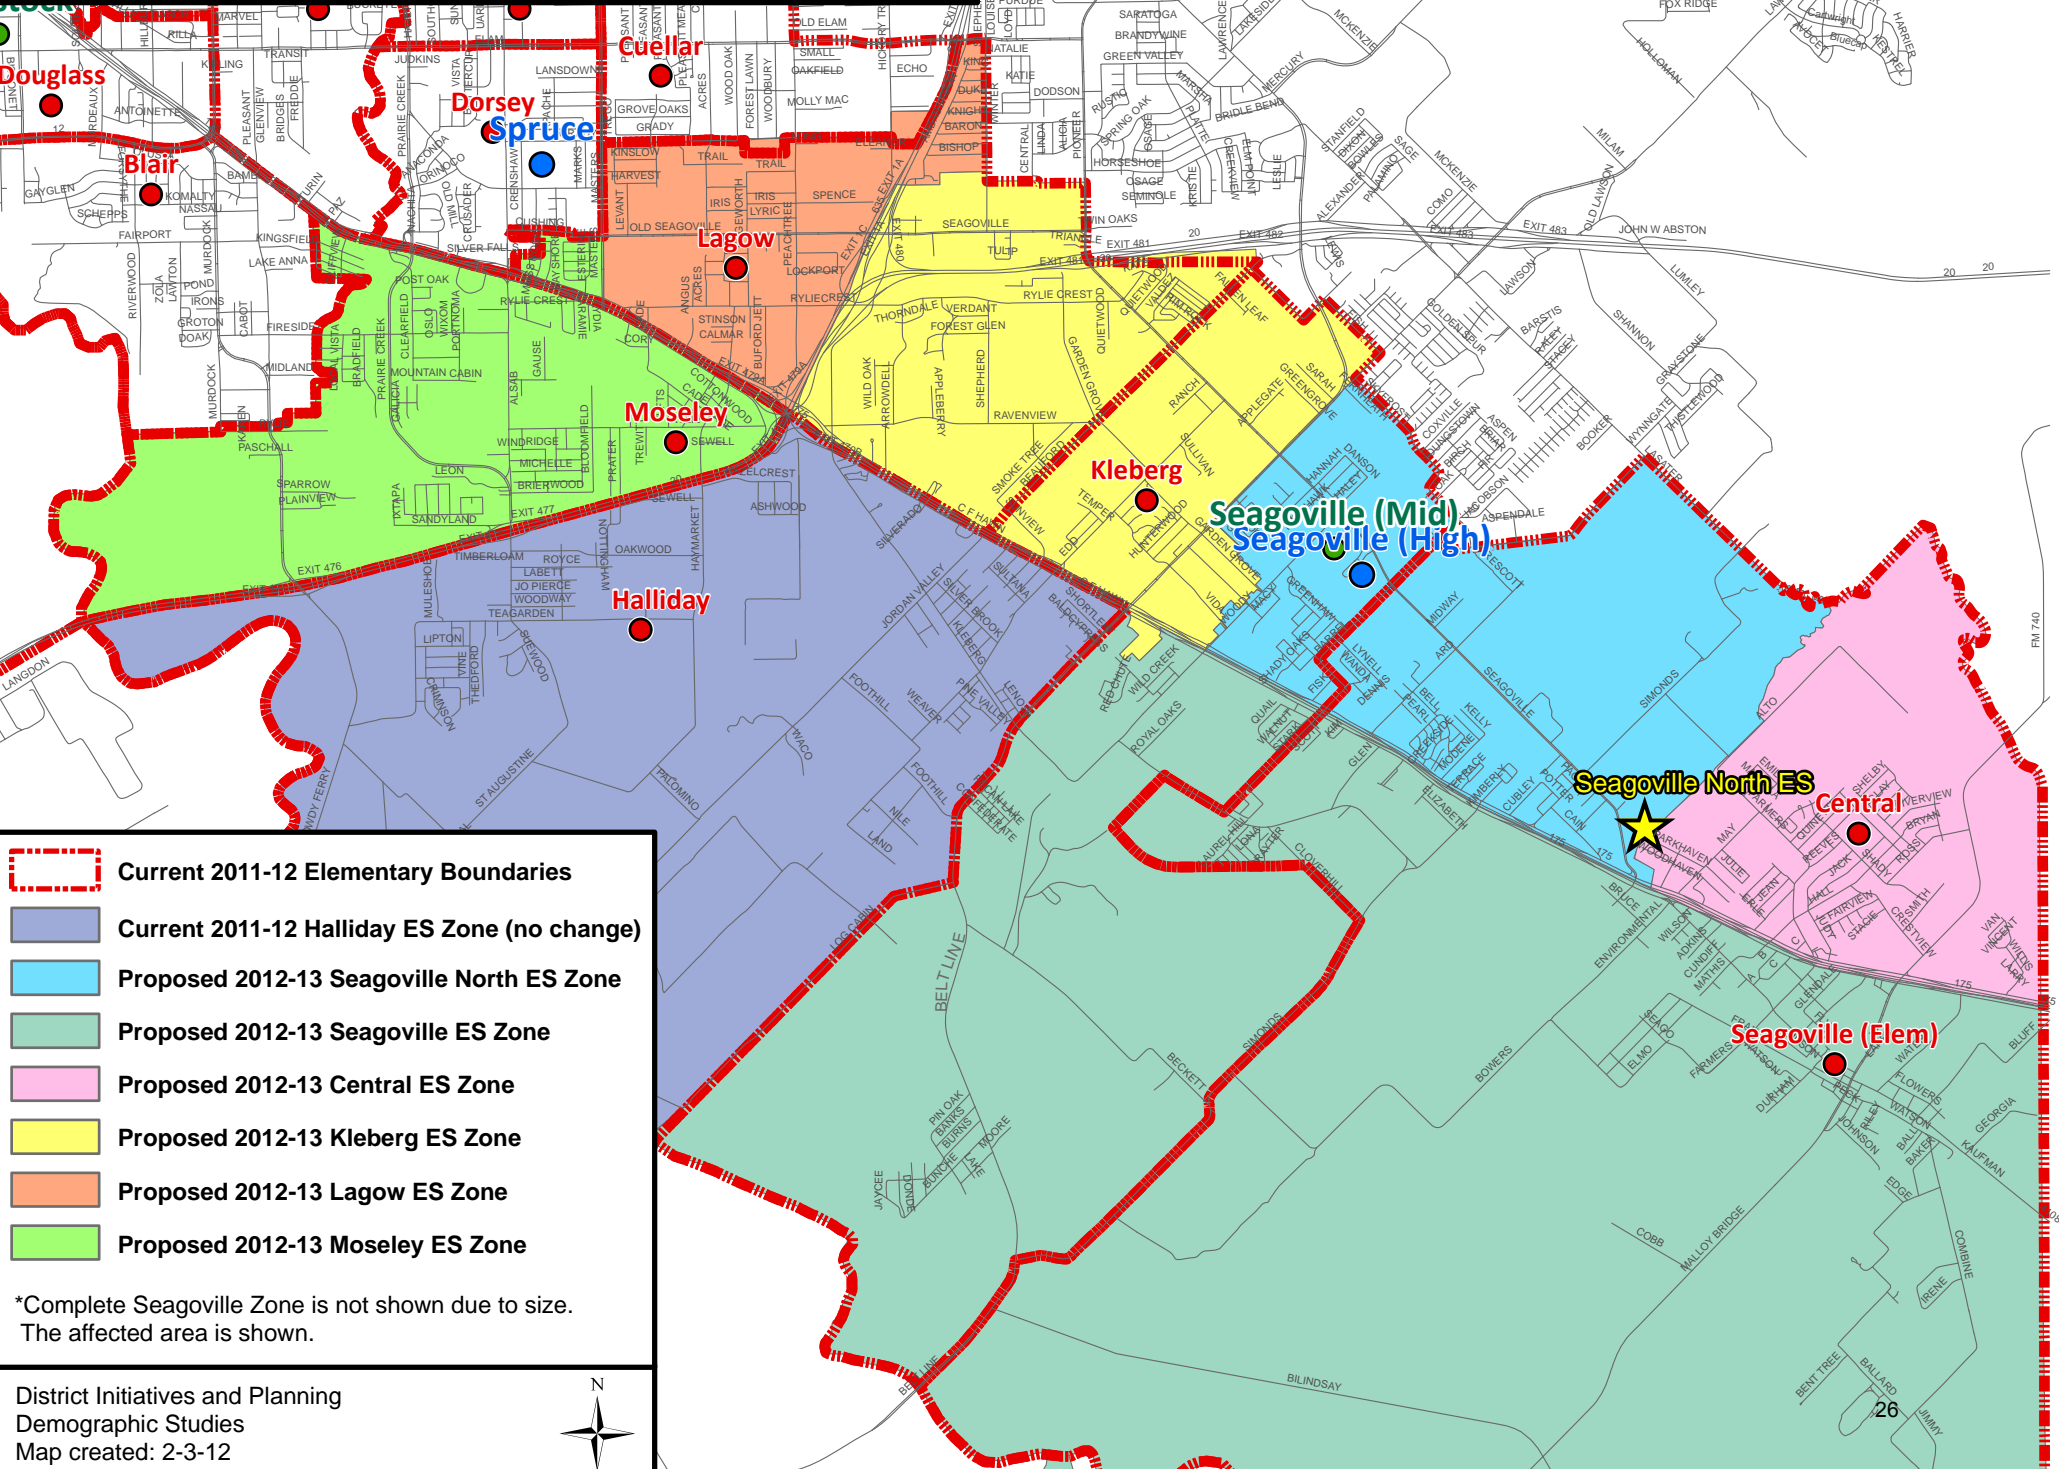

# PROPOSED 2012-13 Seagoville North ES Zone (Central - Kleberg - Lagow - Moseley - Seagoville)

- Current 2011-12 Elementary Boundaries
- Current 2011-12 Halliday ES Zone (no change)
- Proposed 2012-13 Seagoville North ES Zone
- Proposed 2012-13 Seagoville ES Zone
- Proposed 2012-13 Central ES Zone
- Proposed 2012-13 Kleberg ES Zone
- Proposed 2012-13 Lagow ES Zone
- Proposed 2012-13 Moseley ES Zone

\*Complete Seagoville Zone is not shown due to size. The affected area is shown.