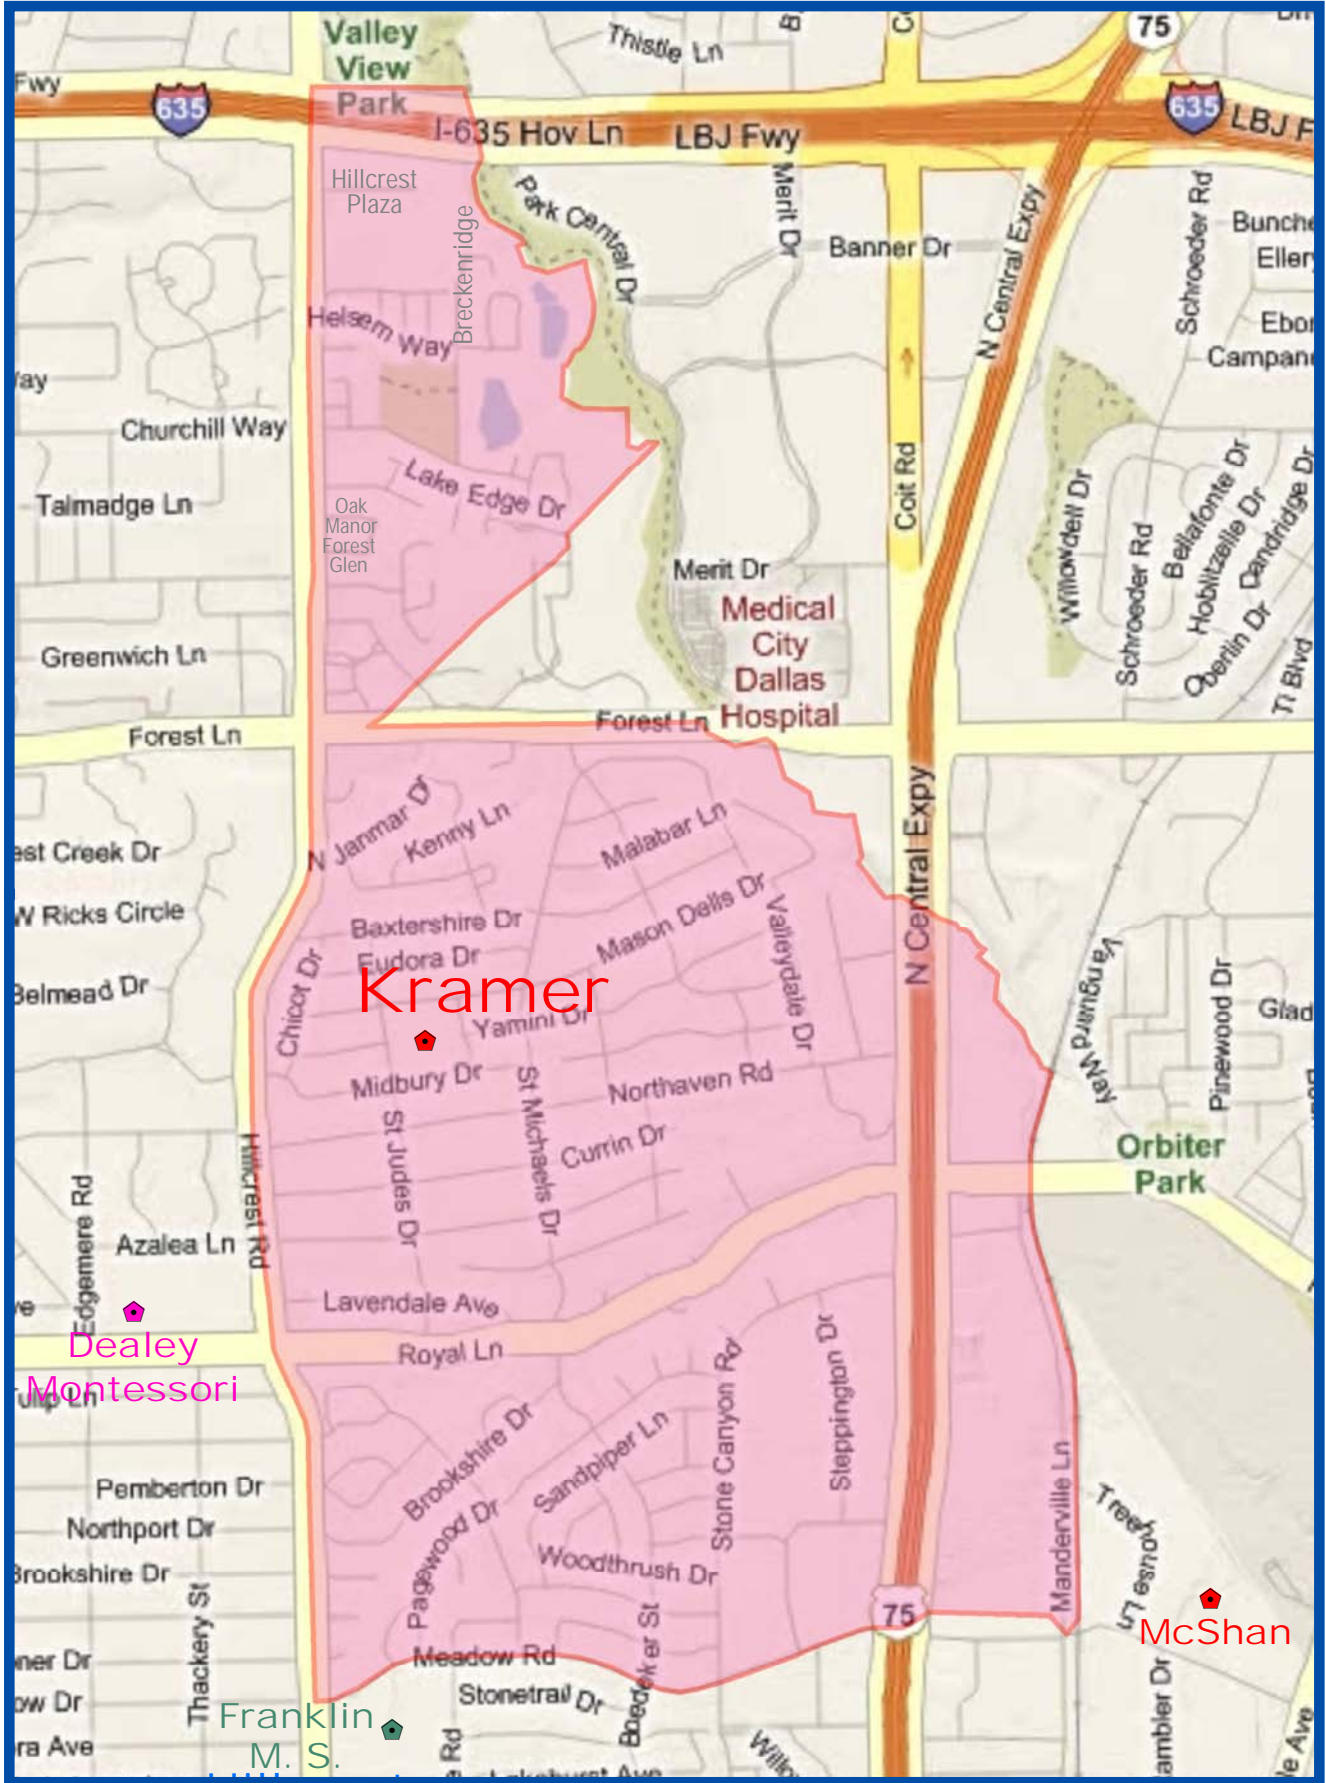

Fall 2011
Arthur Kramer Elementary Attendance Zone
Grades PK-5

Outer boundary of zone may include students living on both sides of the street.