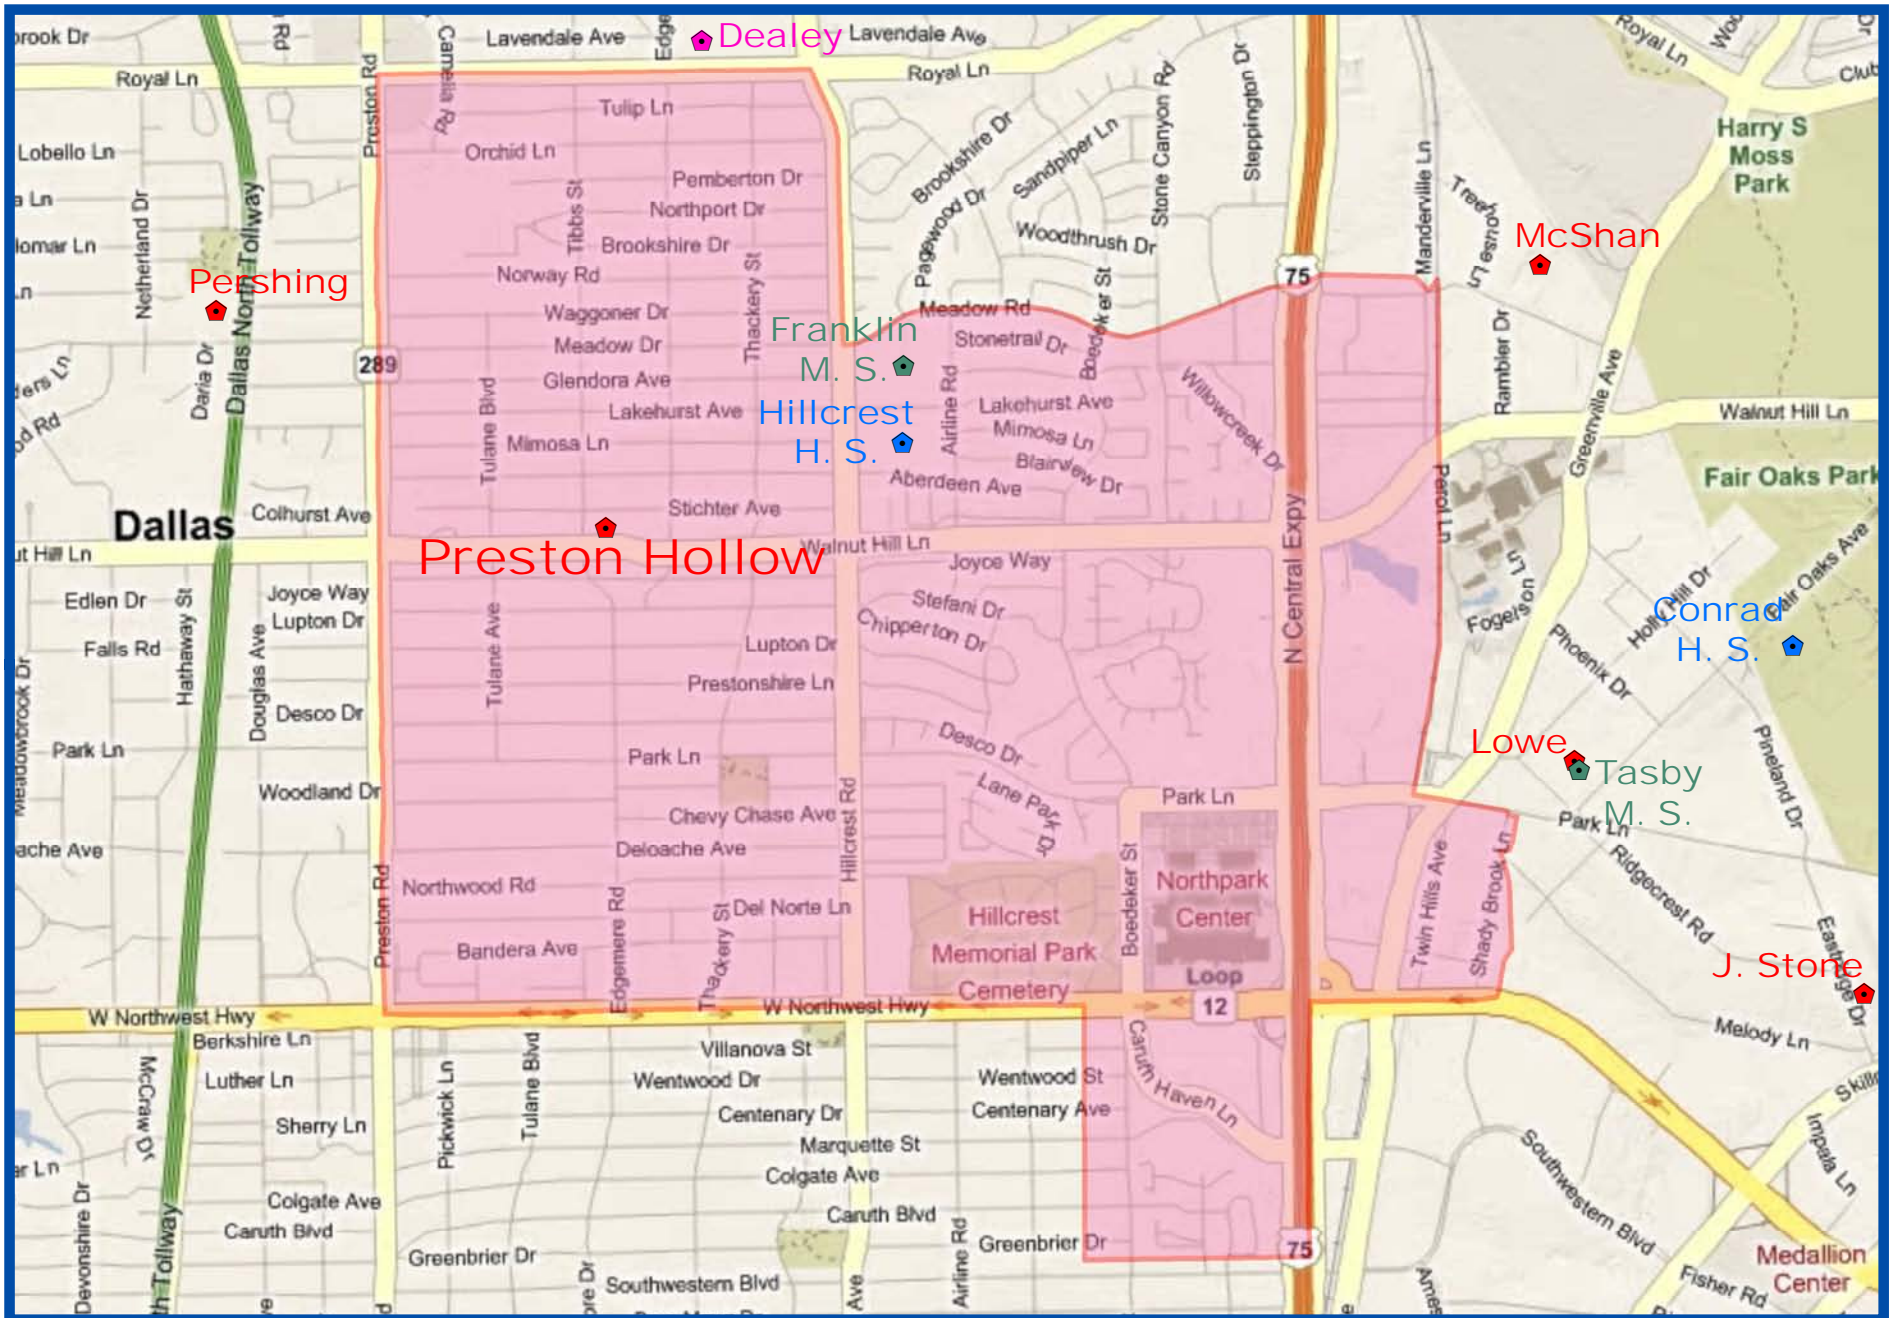

Fall 2011
Preston Hollow Elementary Attendance Zone
Grades PK-5

Outer boundary of zone may include students living on both sides of the street.