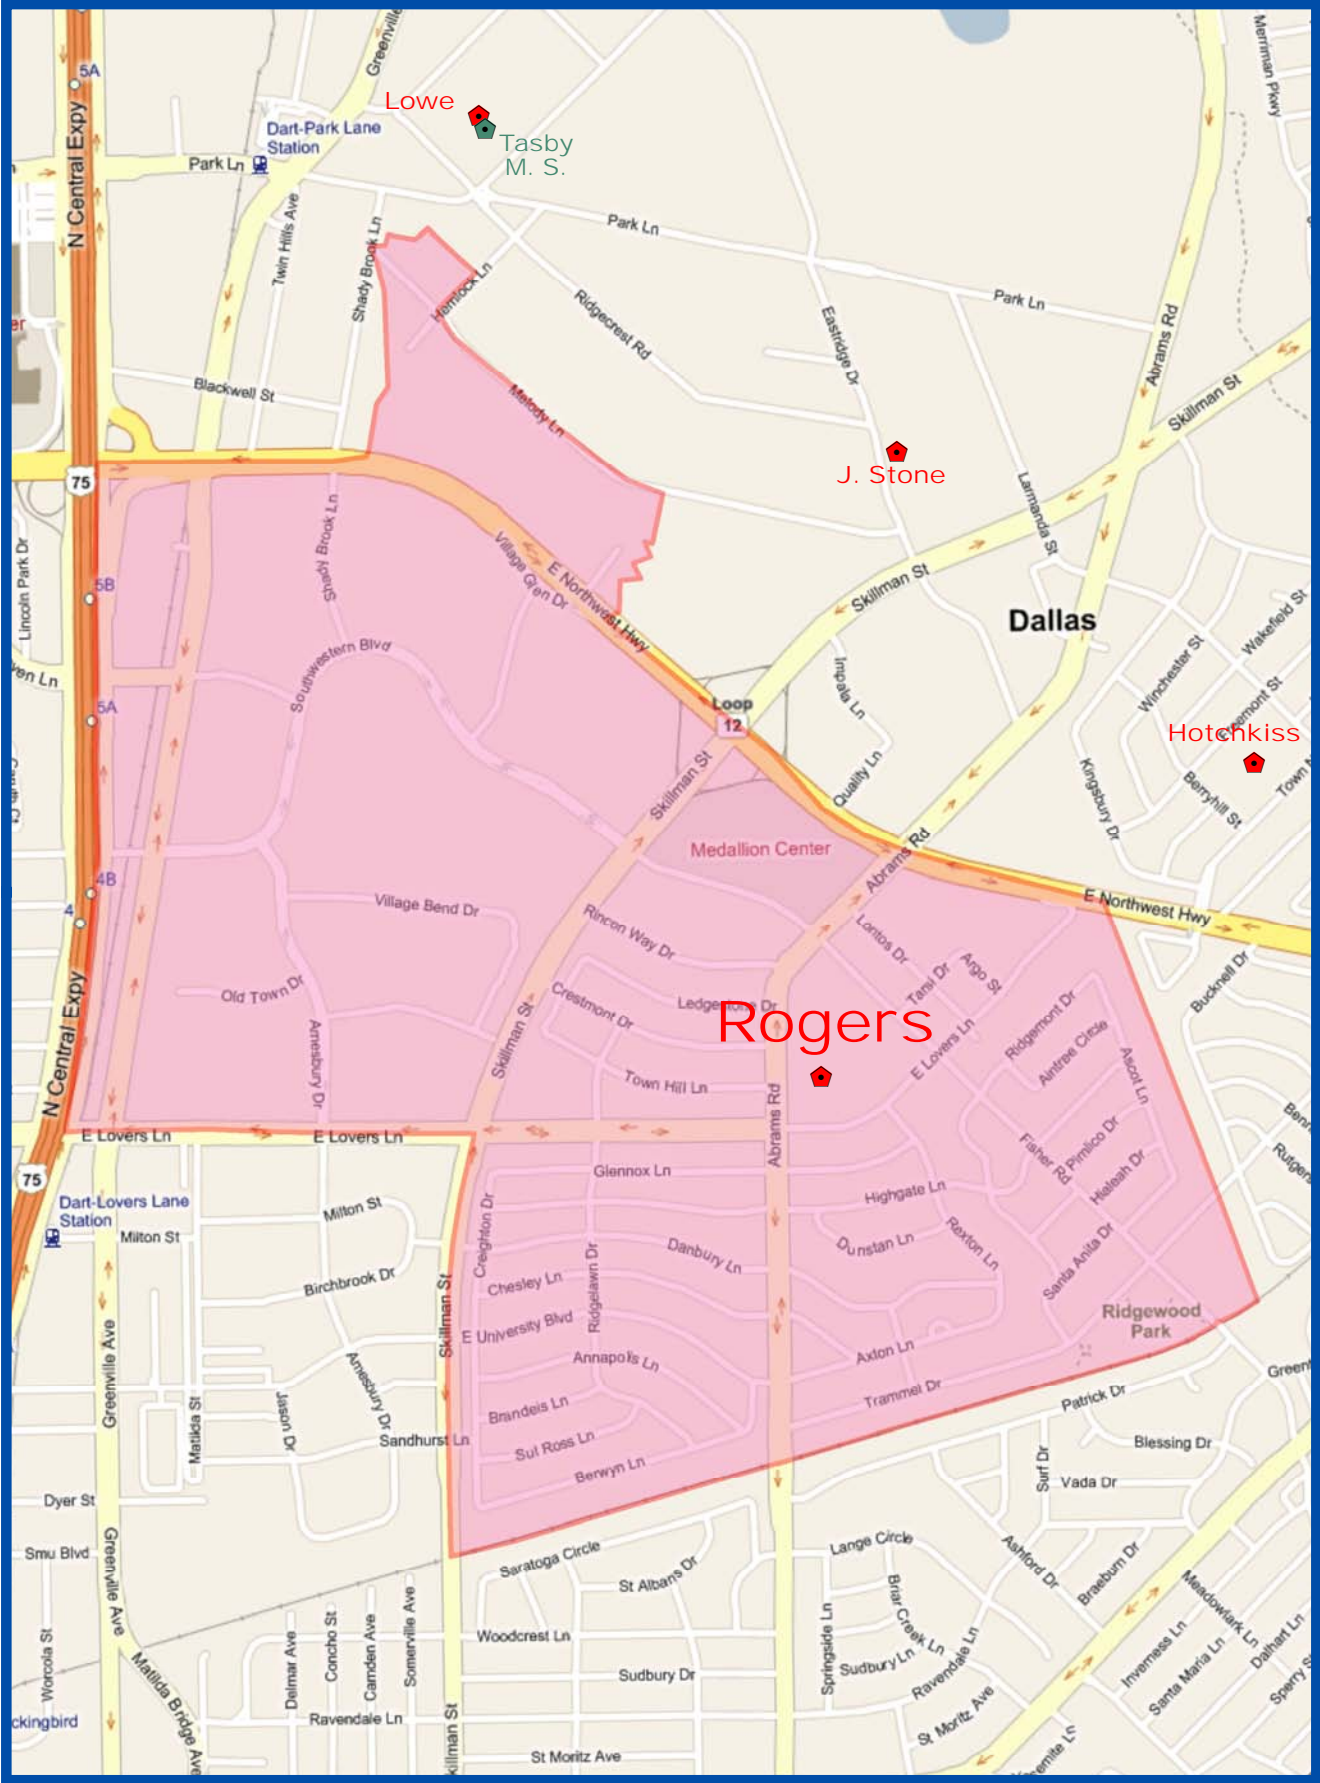

Fall 2011
Dan D. Rogers Elementary Attendance Zone
Grades PK-5

Outer boundary of zone may include students living on both sides of the street.