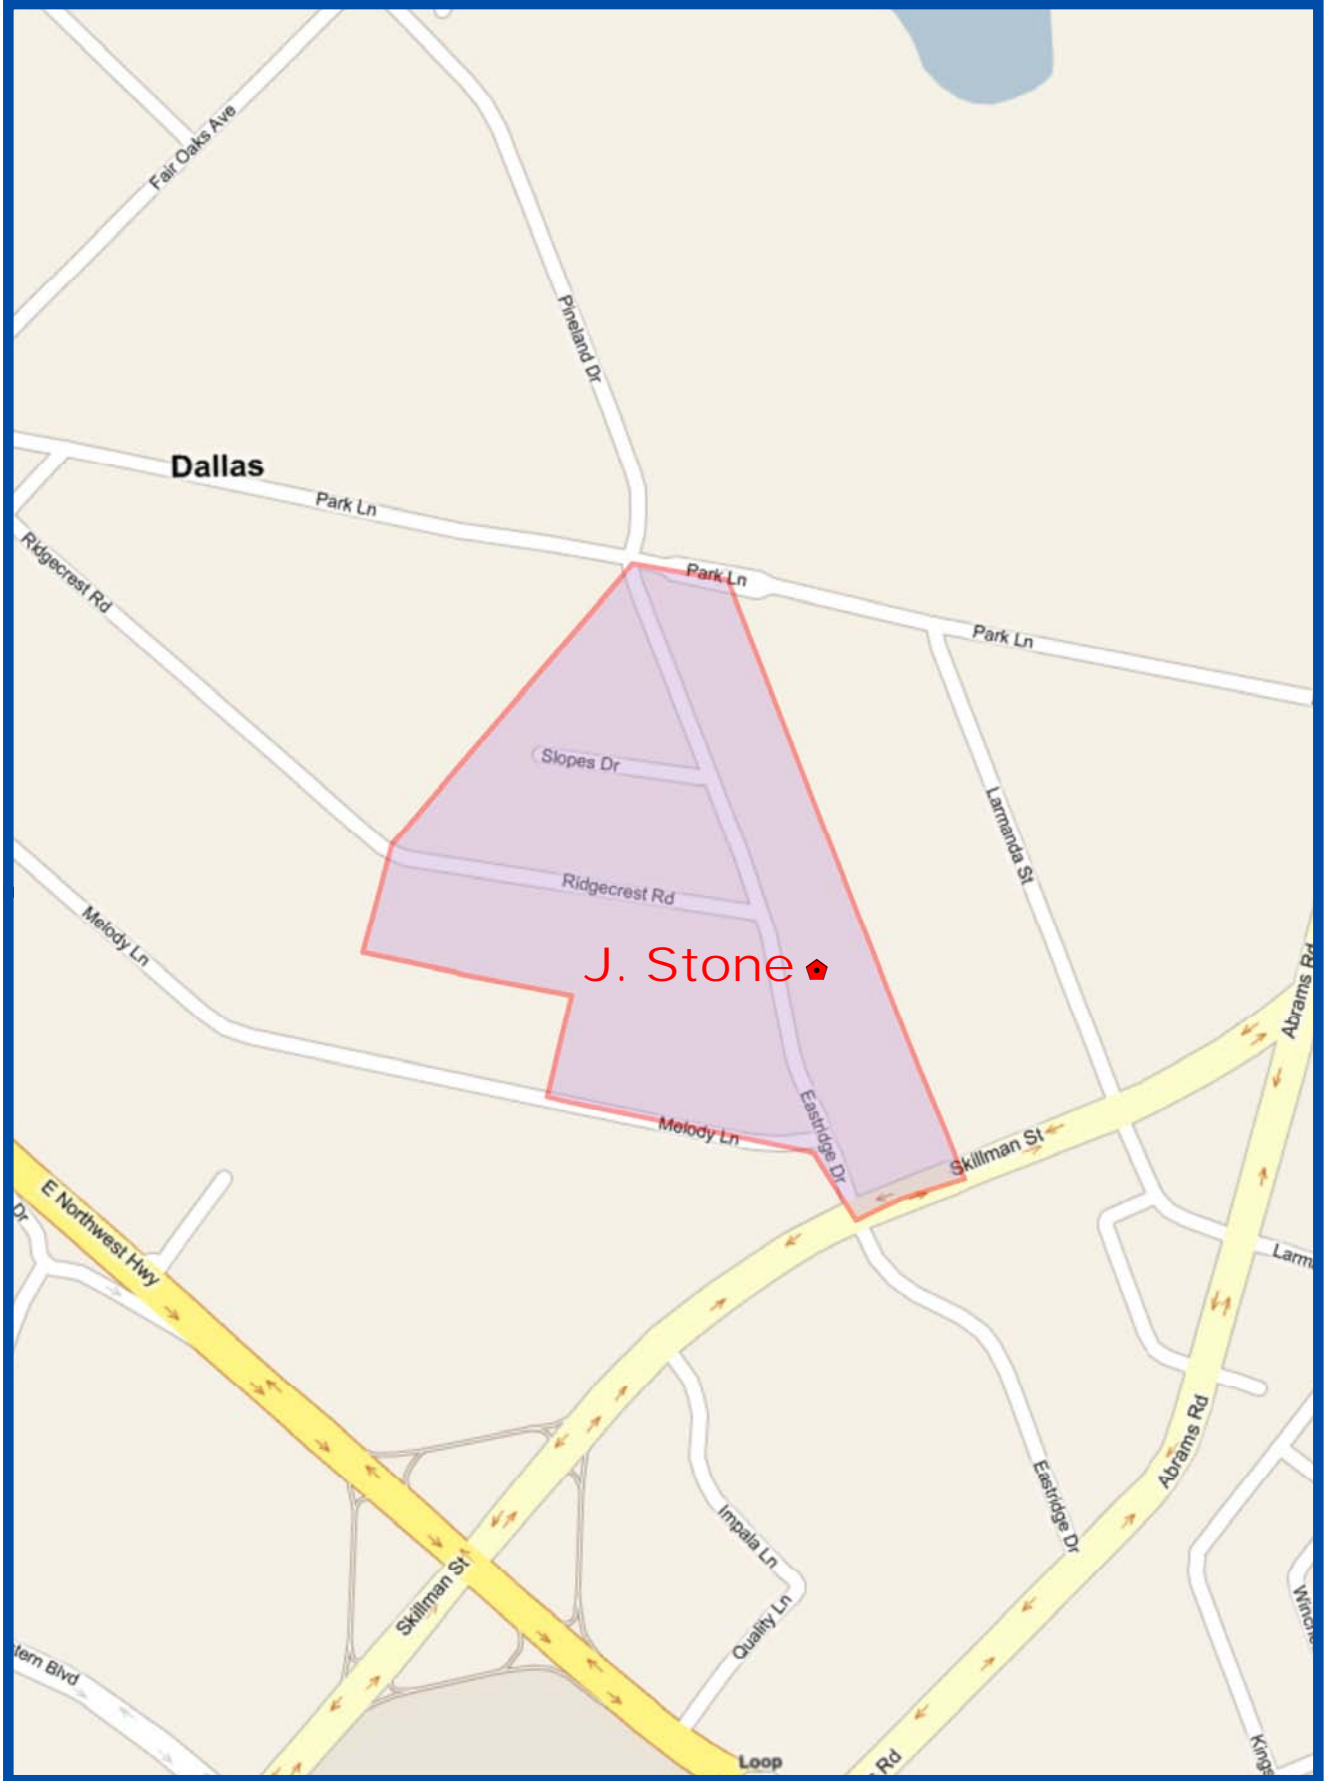

Fall 2011
Jill Stone Elementary at Vickery Meadow Attendance Zone
Grades PK-5

Outer boundary of zone may include students living on both sides of the street.