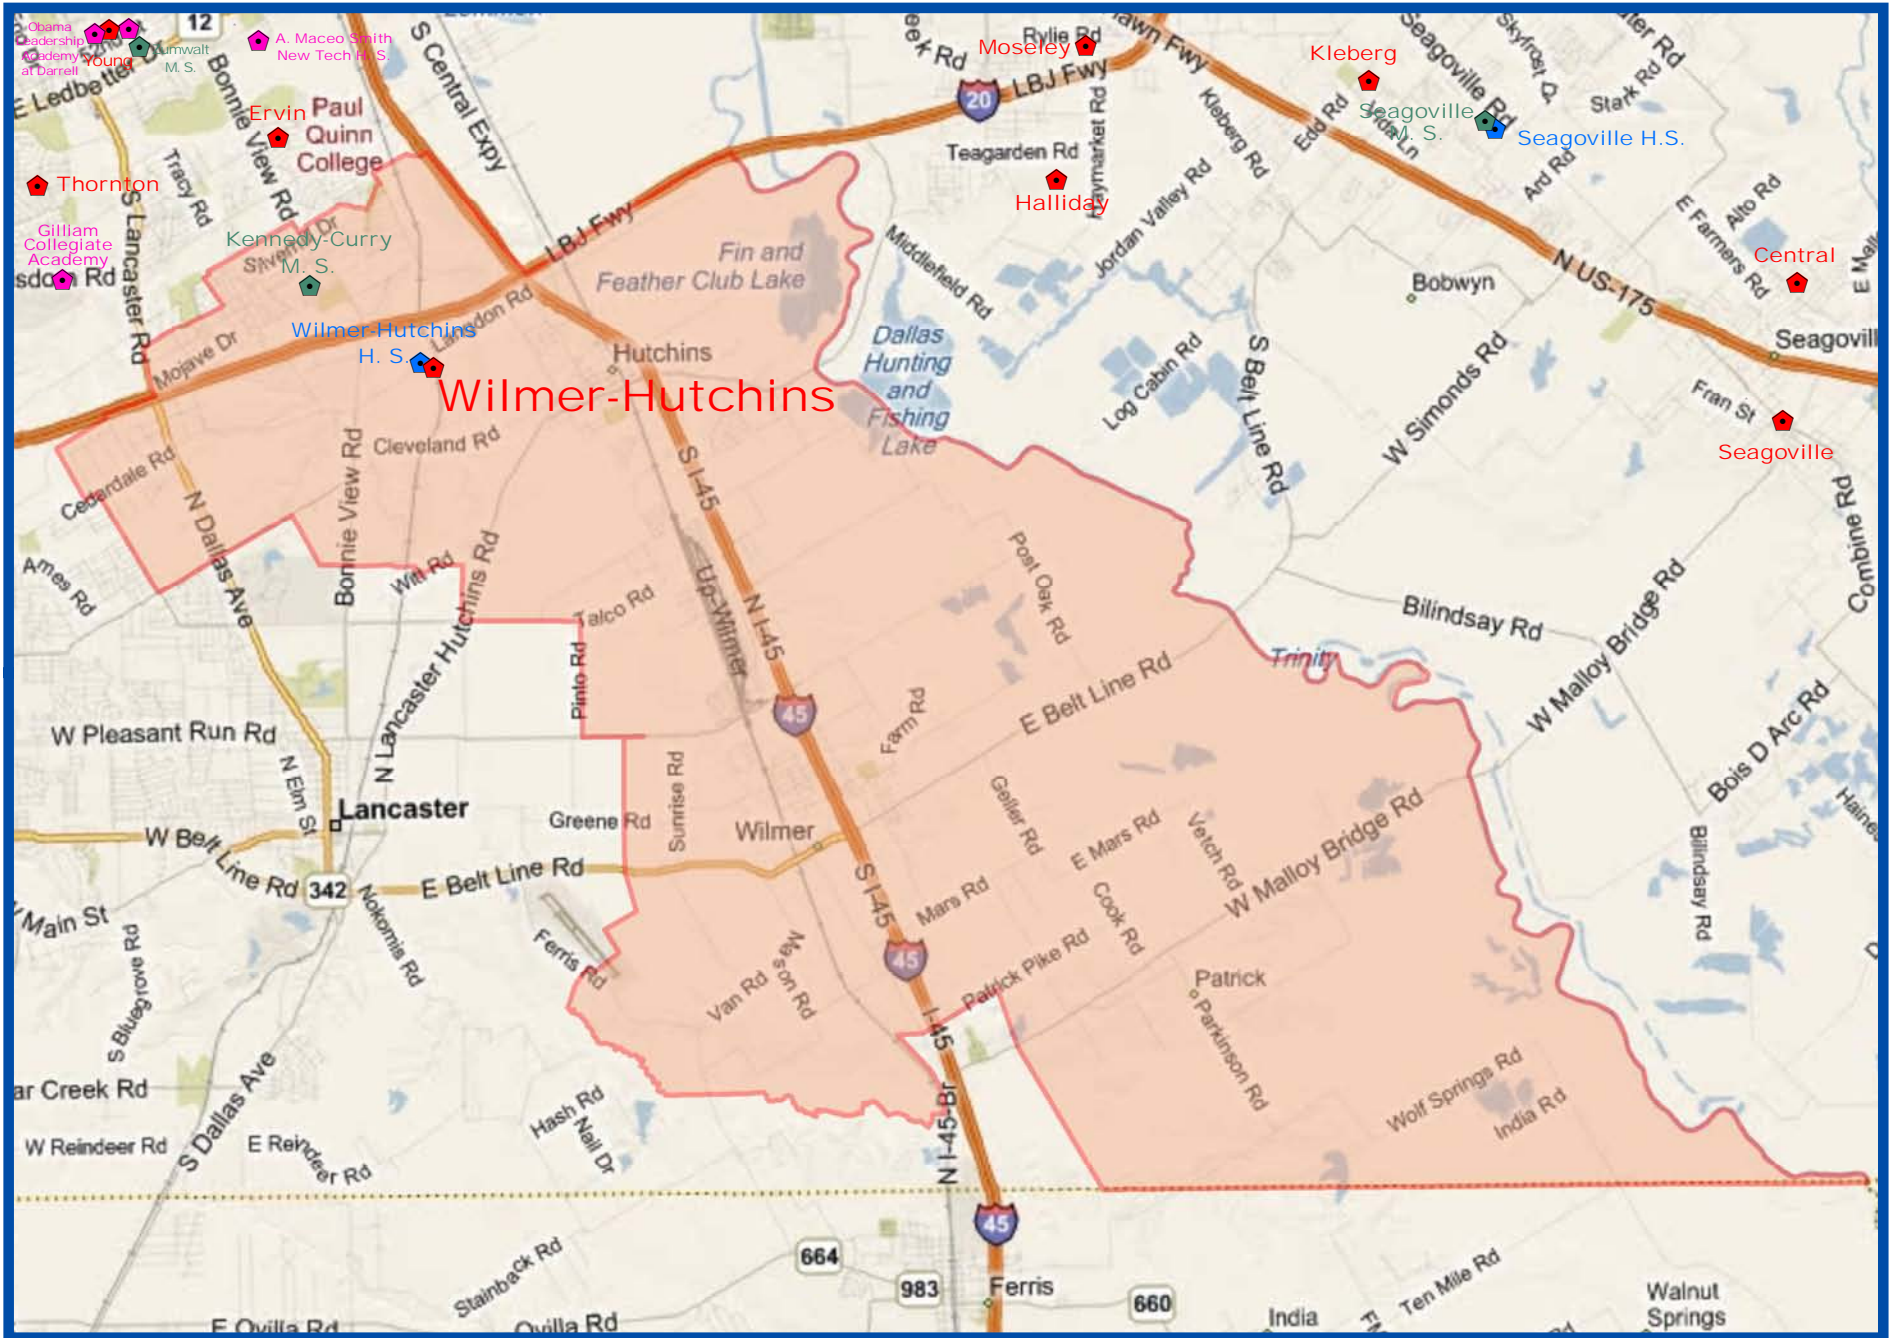

Fall 2011
Wilmer-Hutchins Elementary Attendance Zone
Grades PK-5

Outer boundary of zone may include students living on both sides of the street.